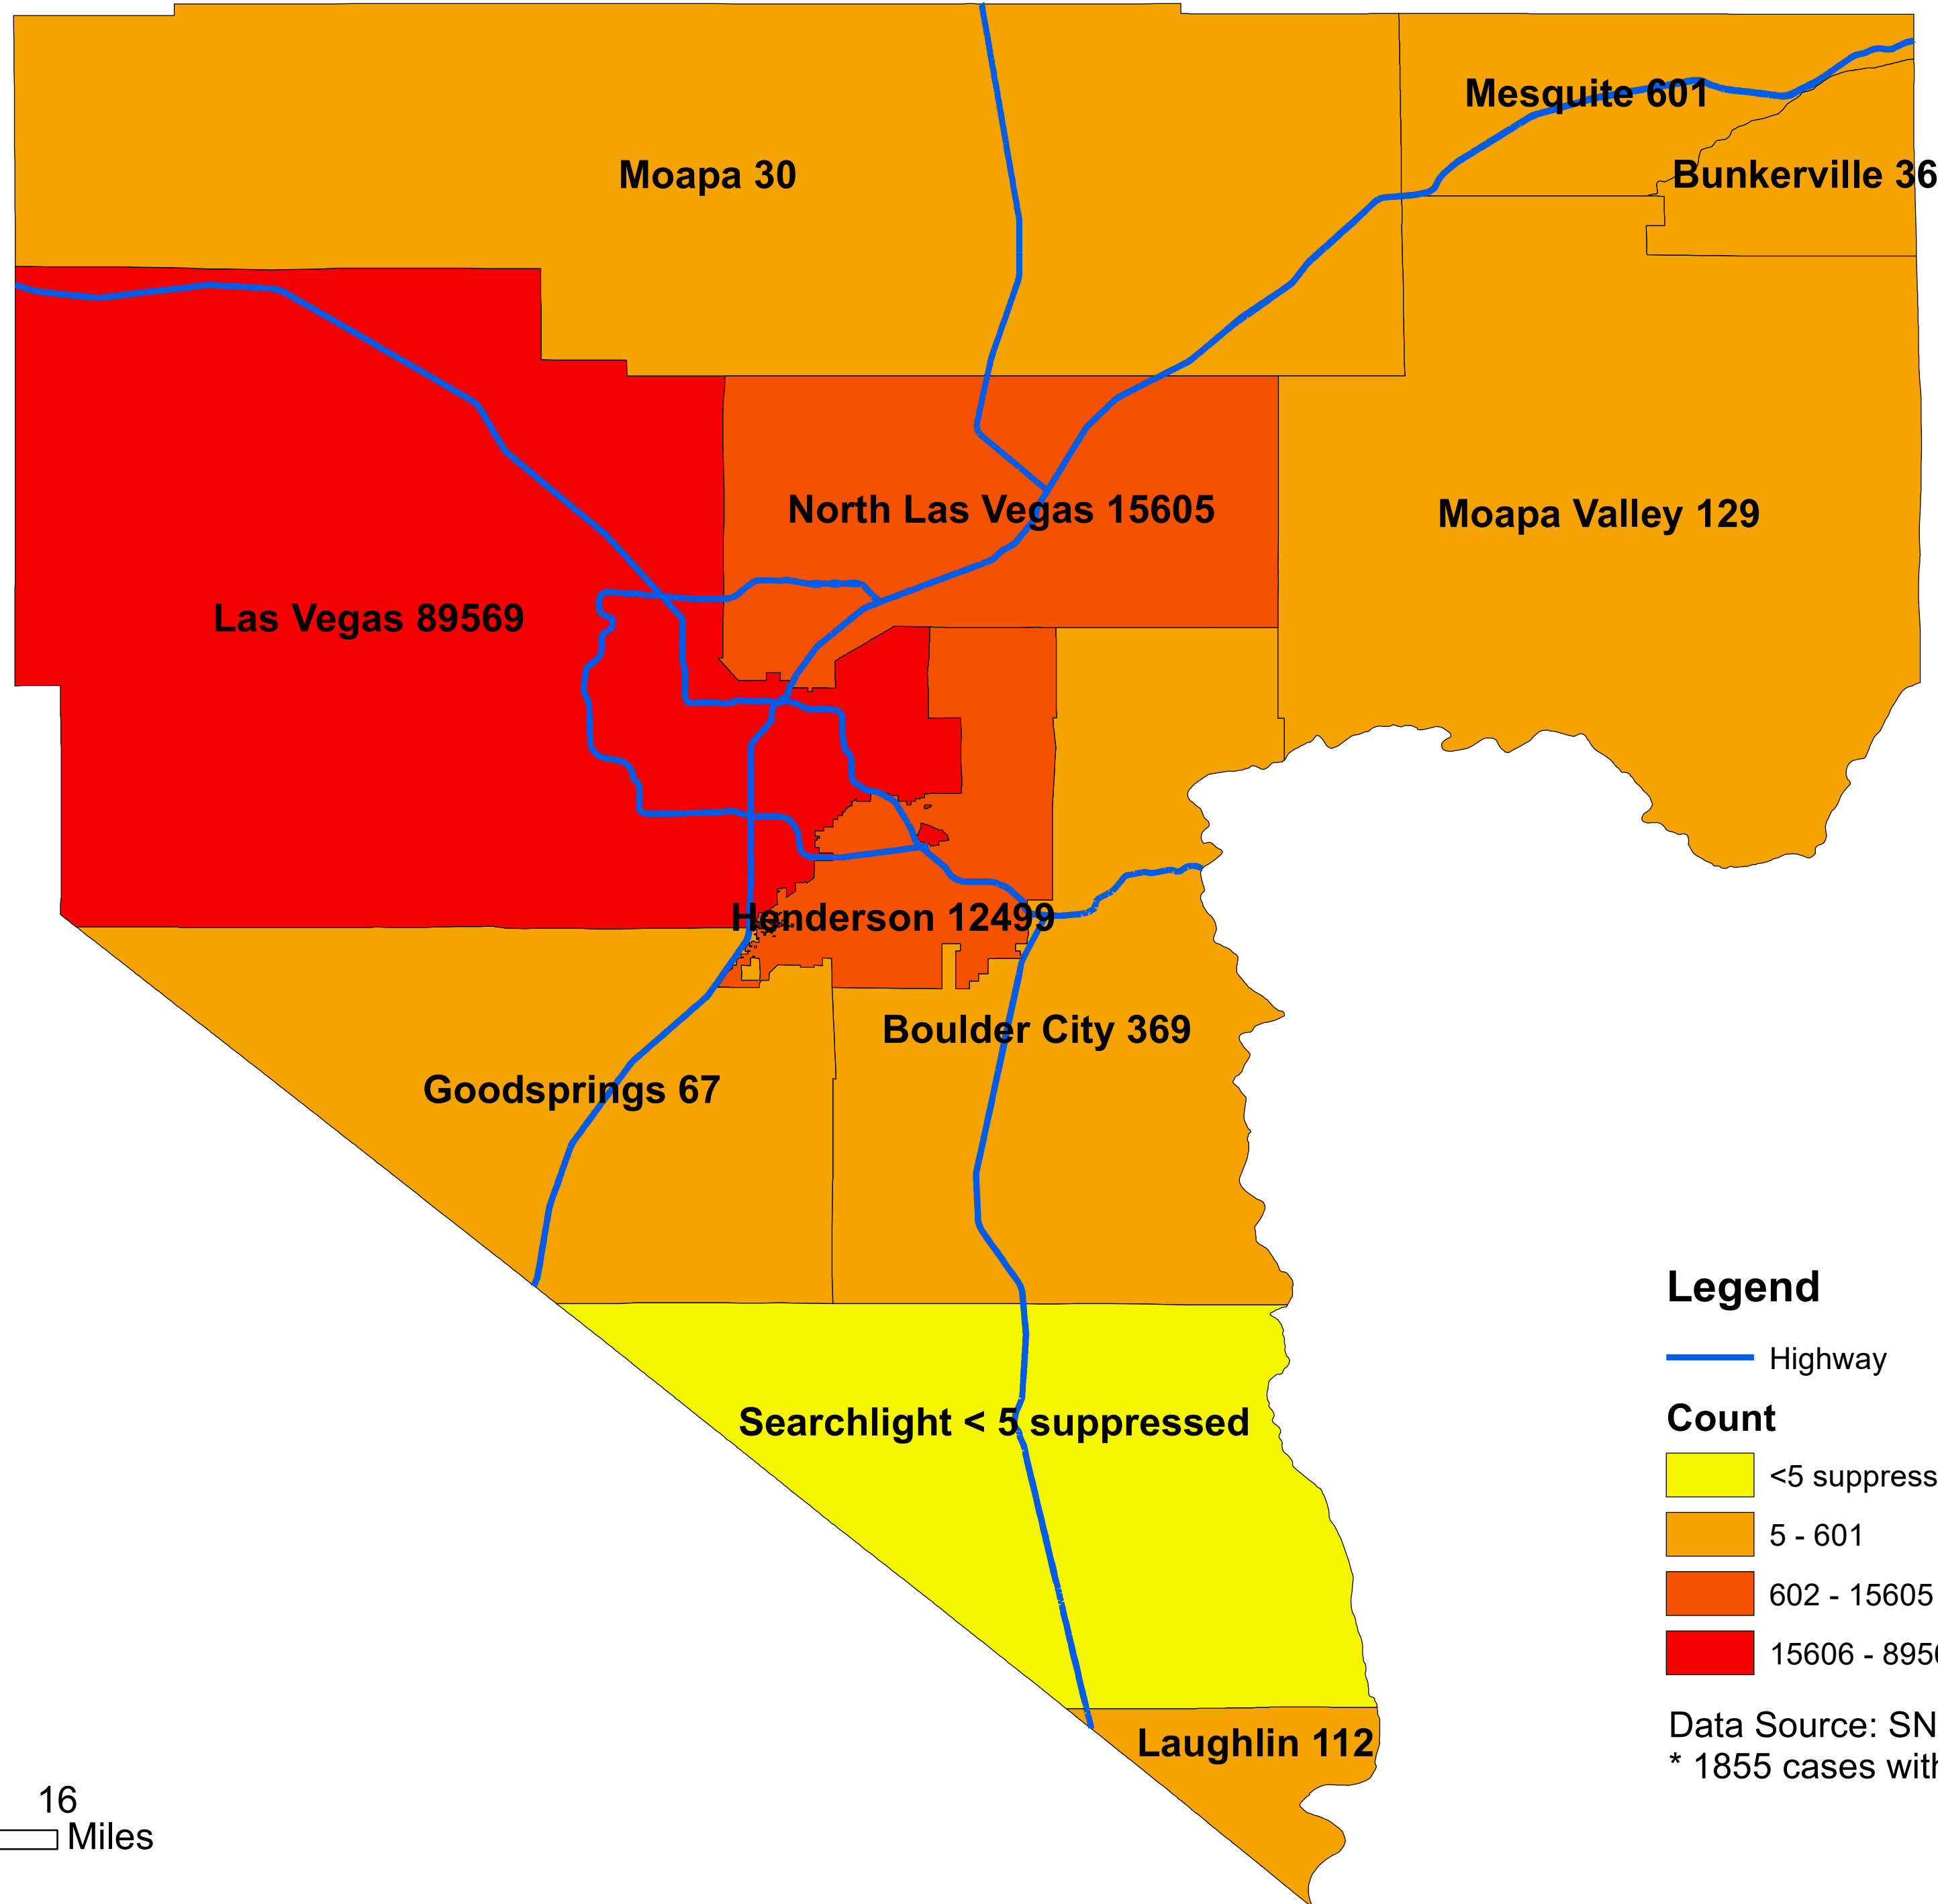

Number of COVID-19 cases by city in Clark county (12.02.2020)

Legend

— Highway

Count

<5 suppressed

5 - 601

602 - 15605

15606 - 89569

Data Source: SNHD

* 1855 cases without city information

0 4 8 16
Miles