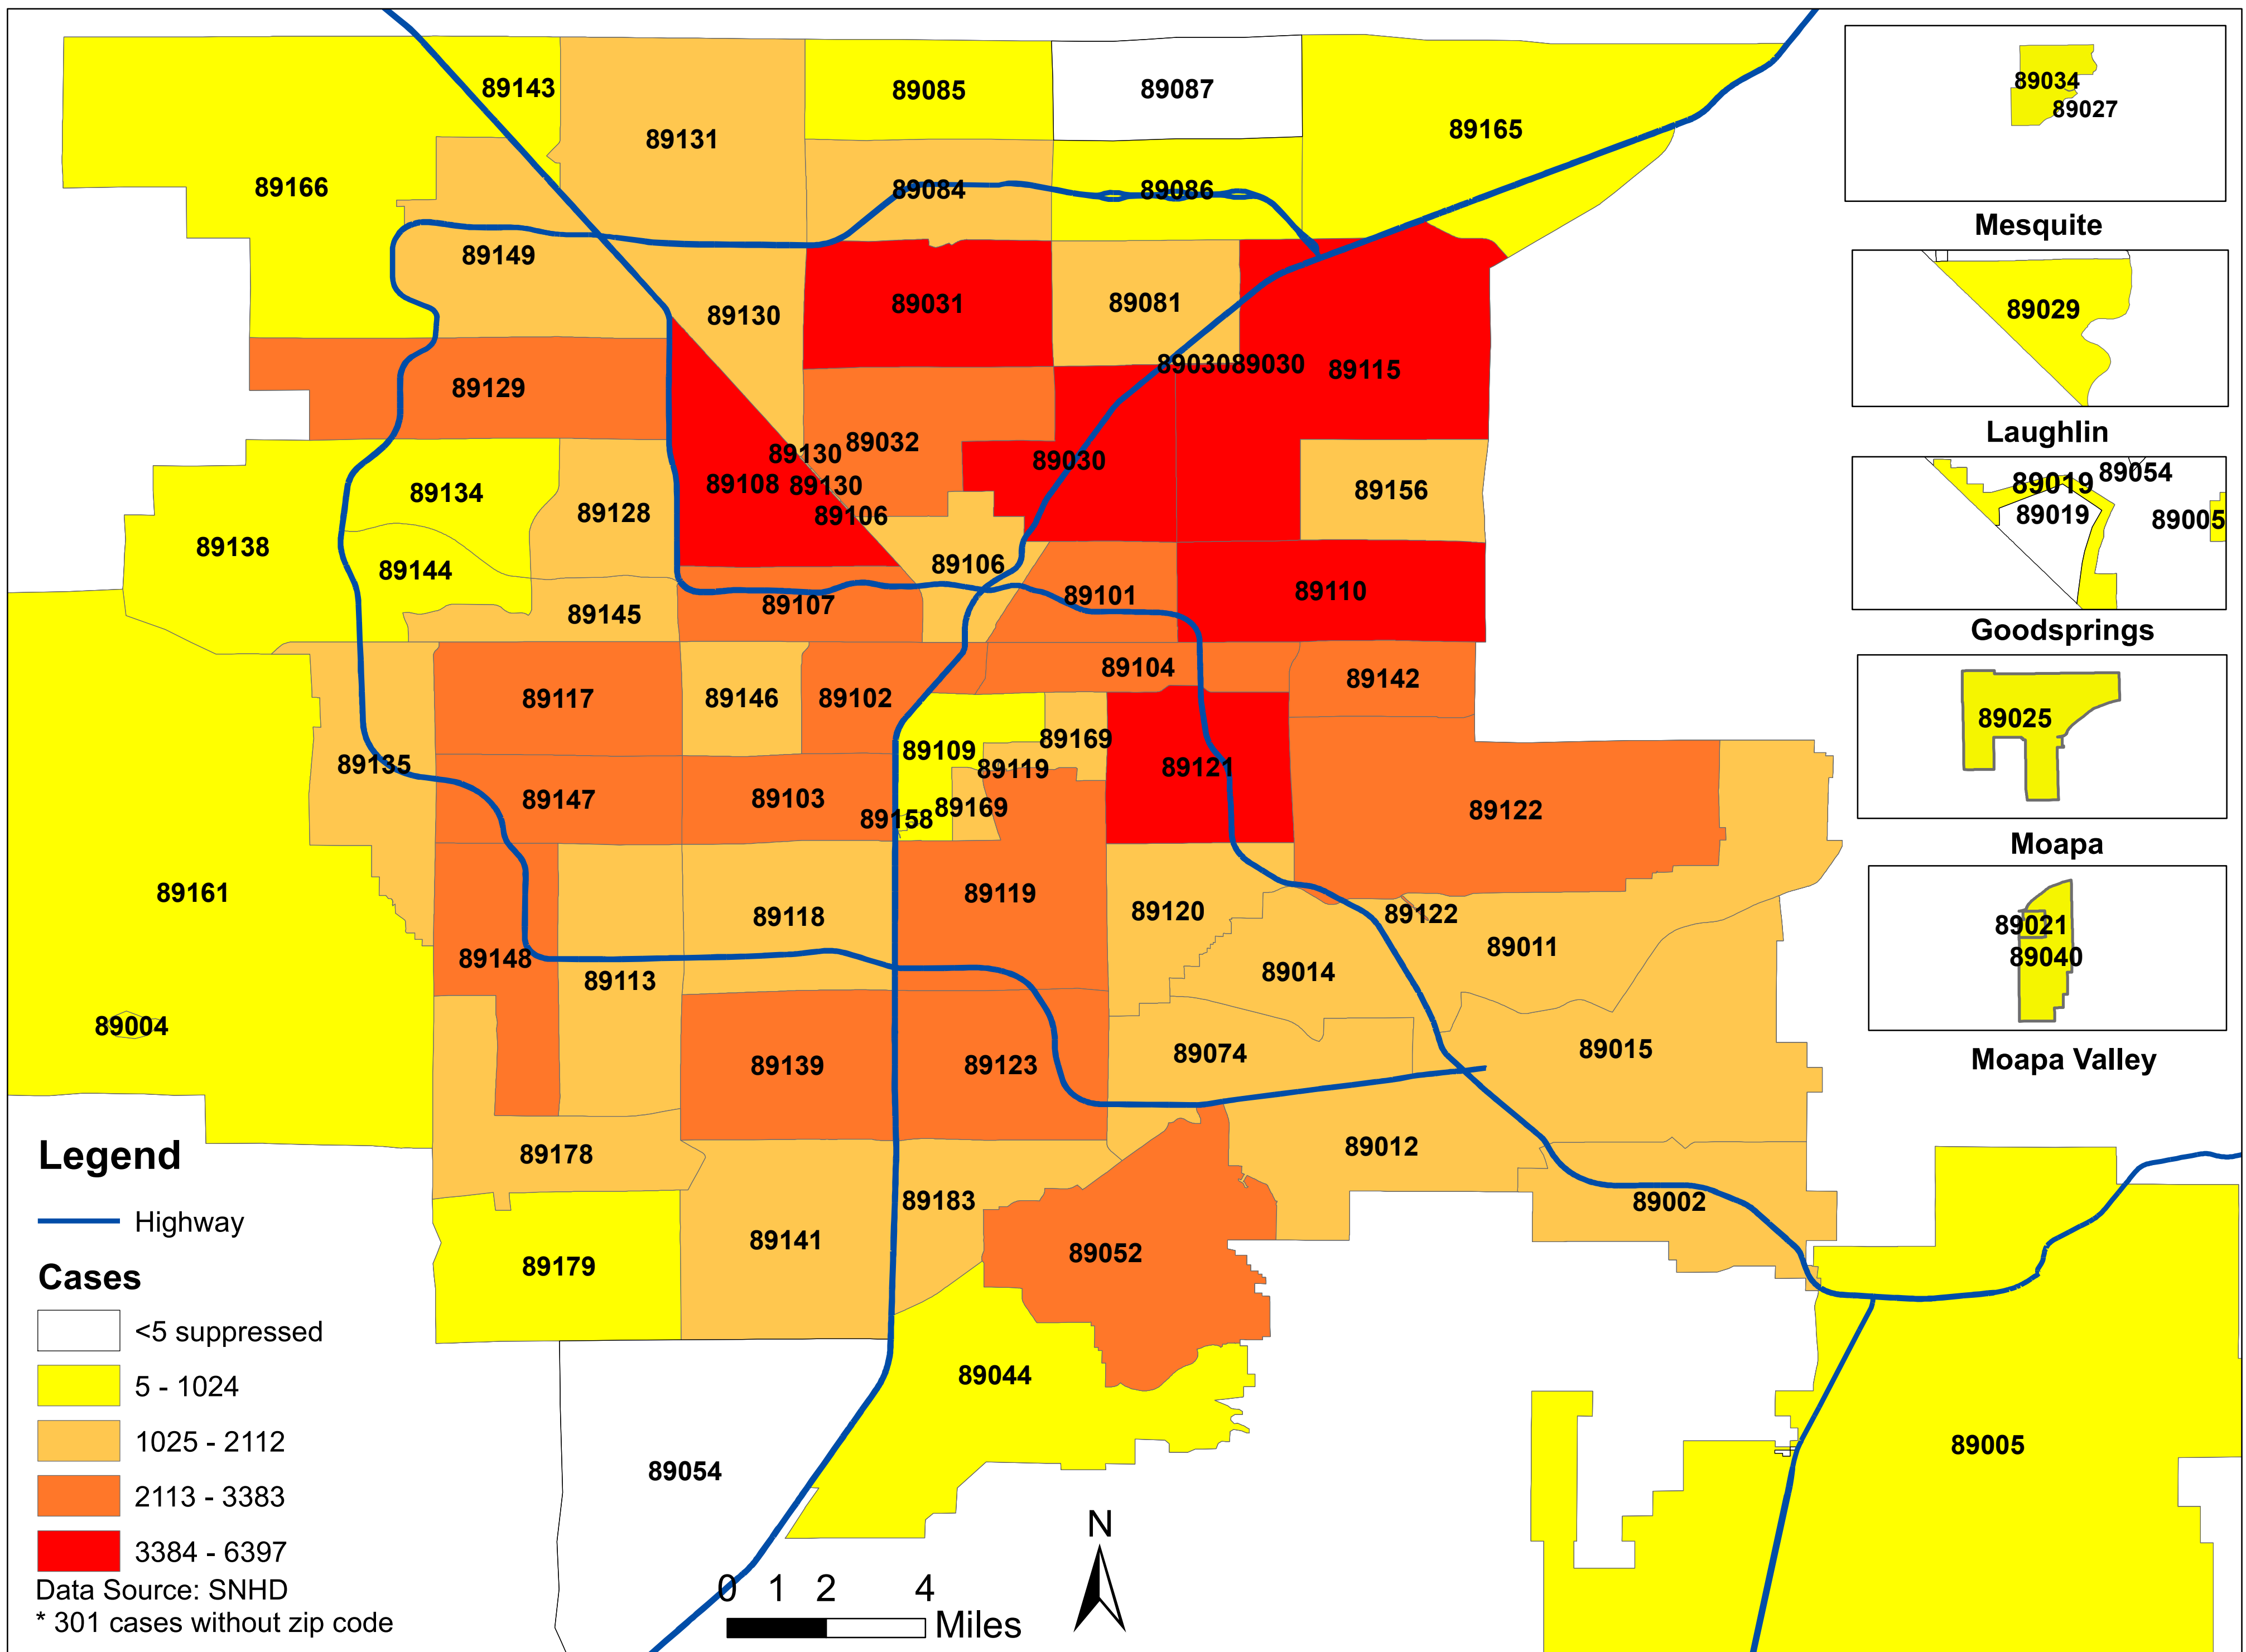

# Number of COVID-19 cases by zip code in Clark county (12.01.2020)

**Note: More than 5 cases reported from 89124**