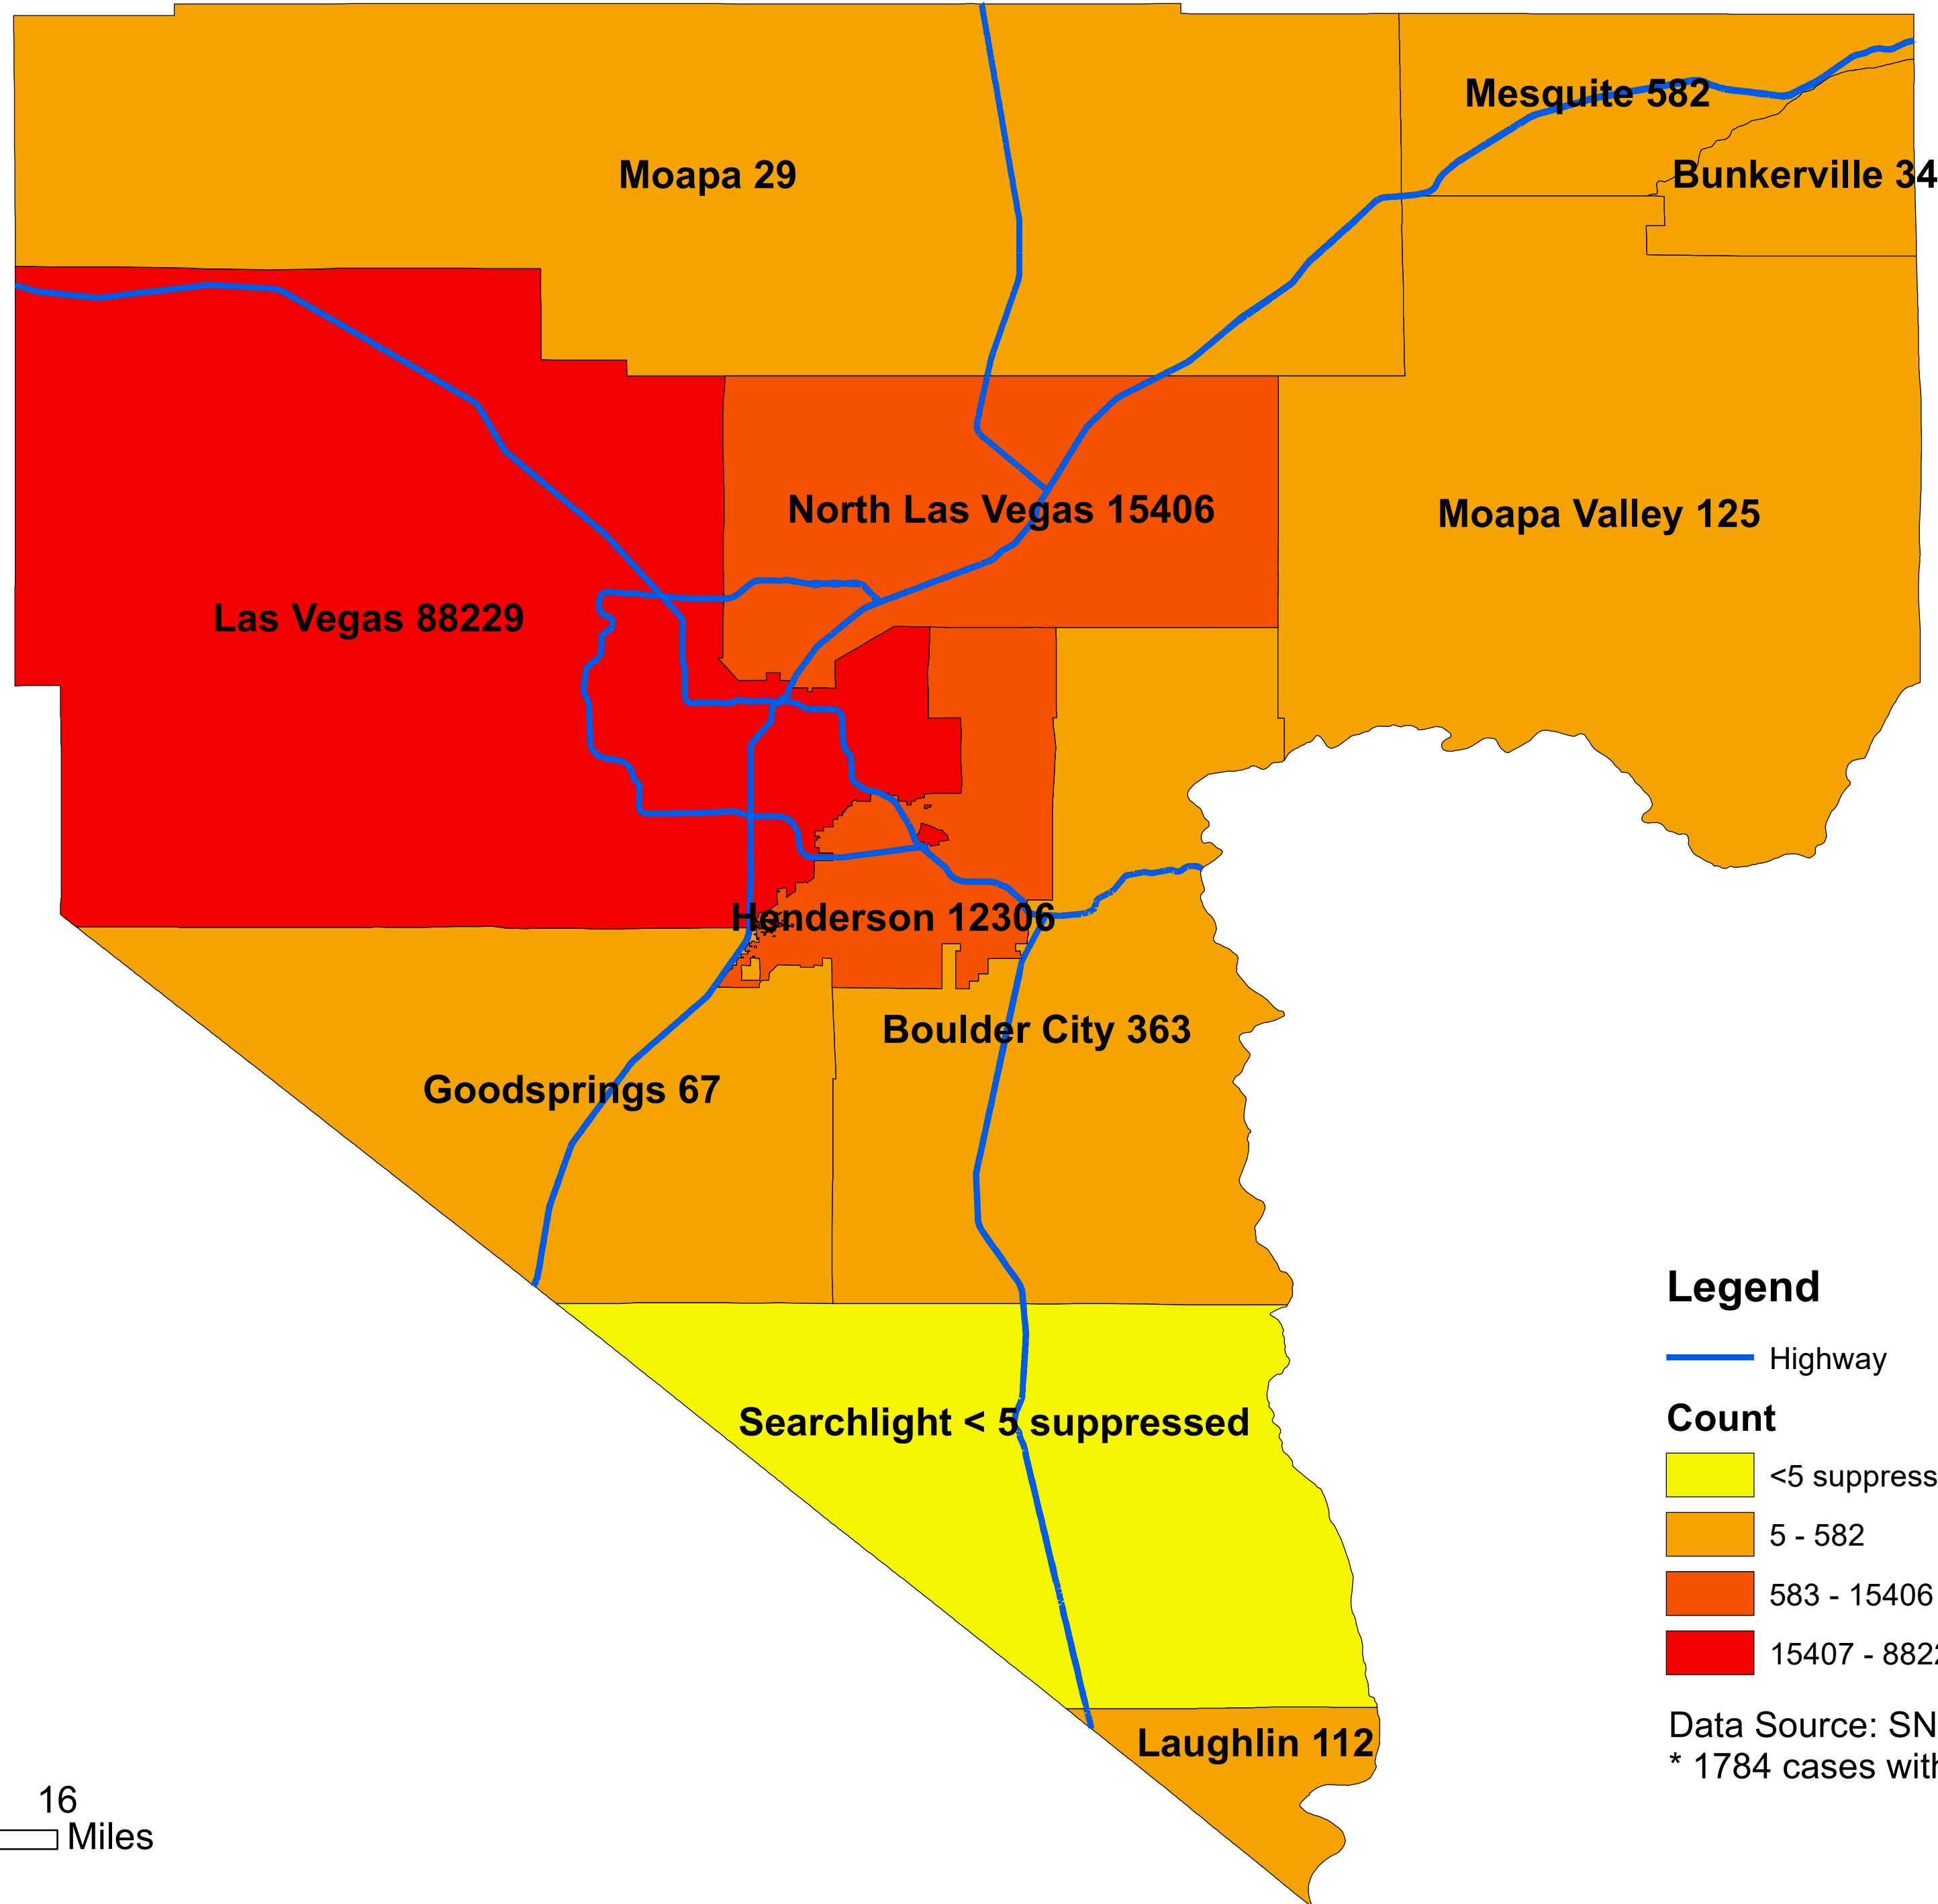

# Number of COVID-19 cases by city in Clark county (12.01.2020)

## Legend

— Highway

### Count

Yellow: <5 suppressed

Light Orange: 5 - 582

Dark Orange: 583 - 15406

Red: 15407 - 88229

Data Source: SNHD

\* 1784 cases without city information

0 4 8 16 Miles