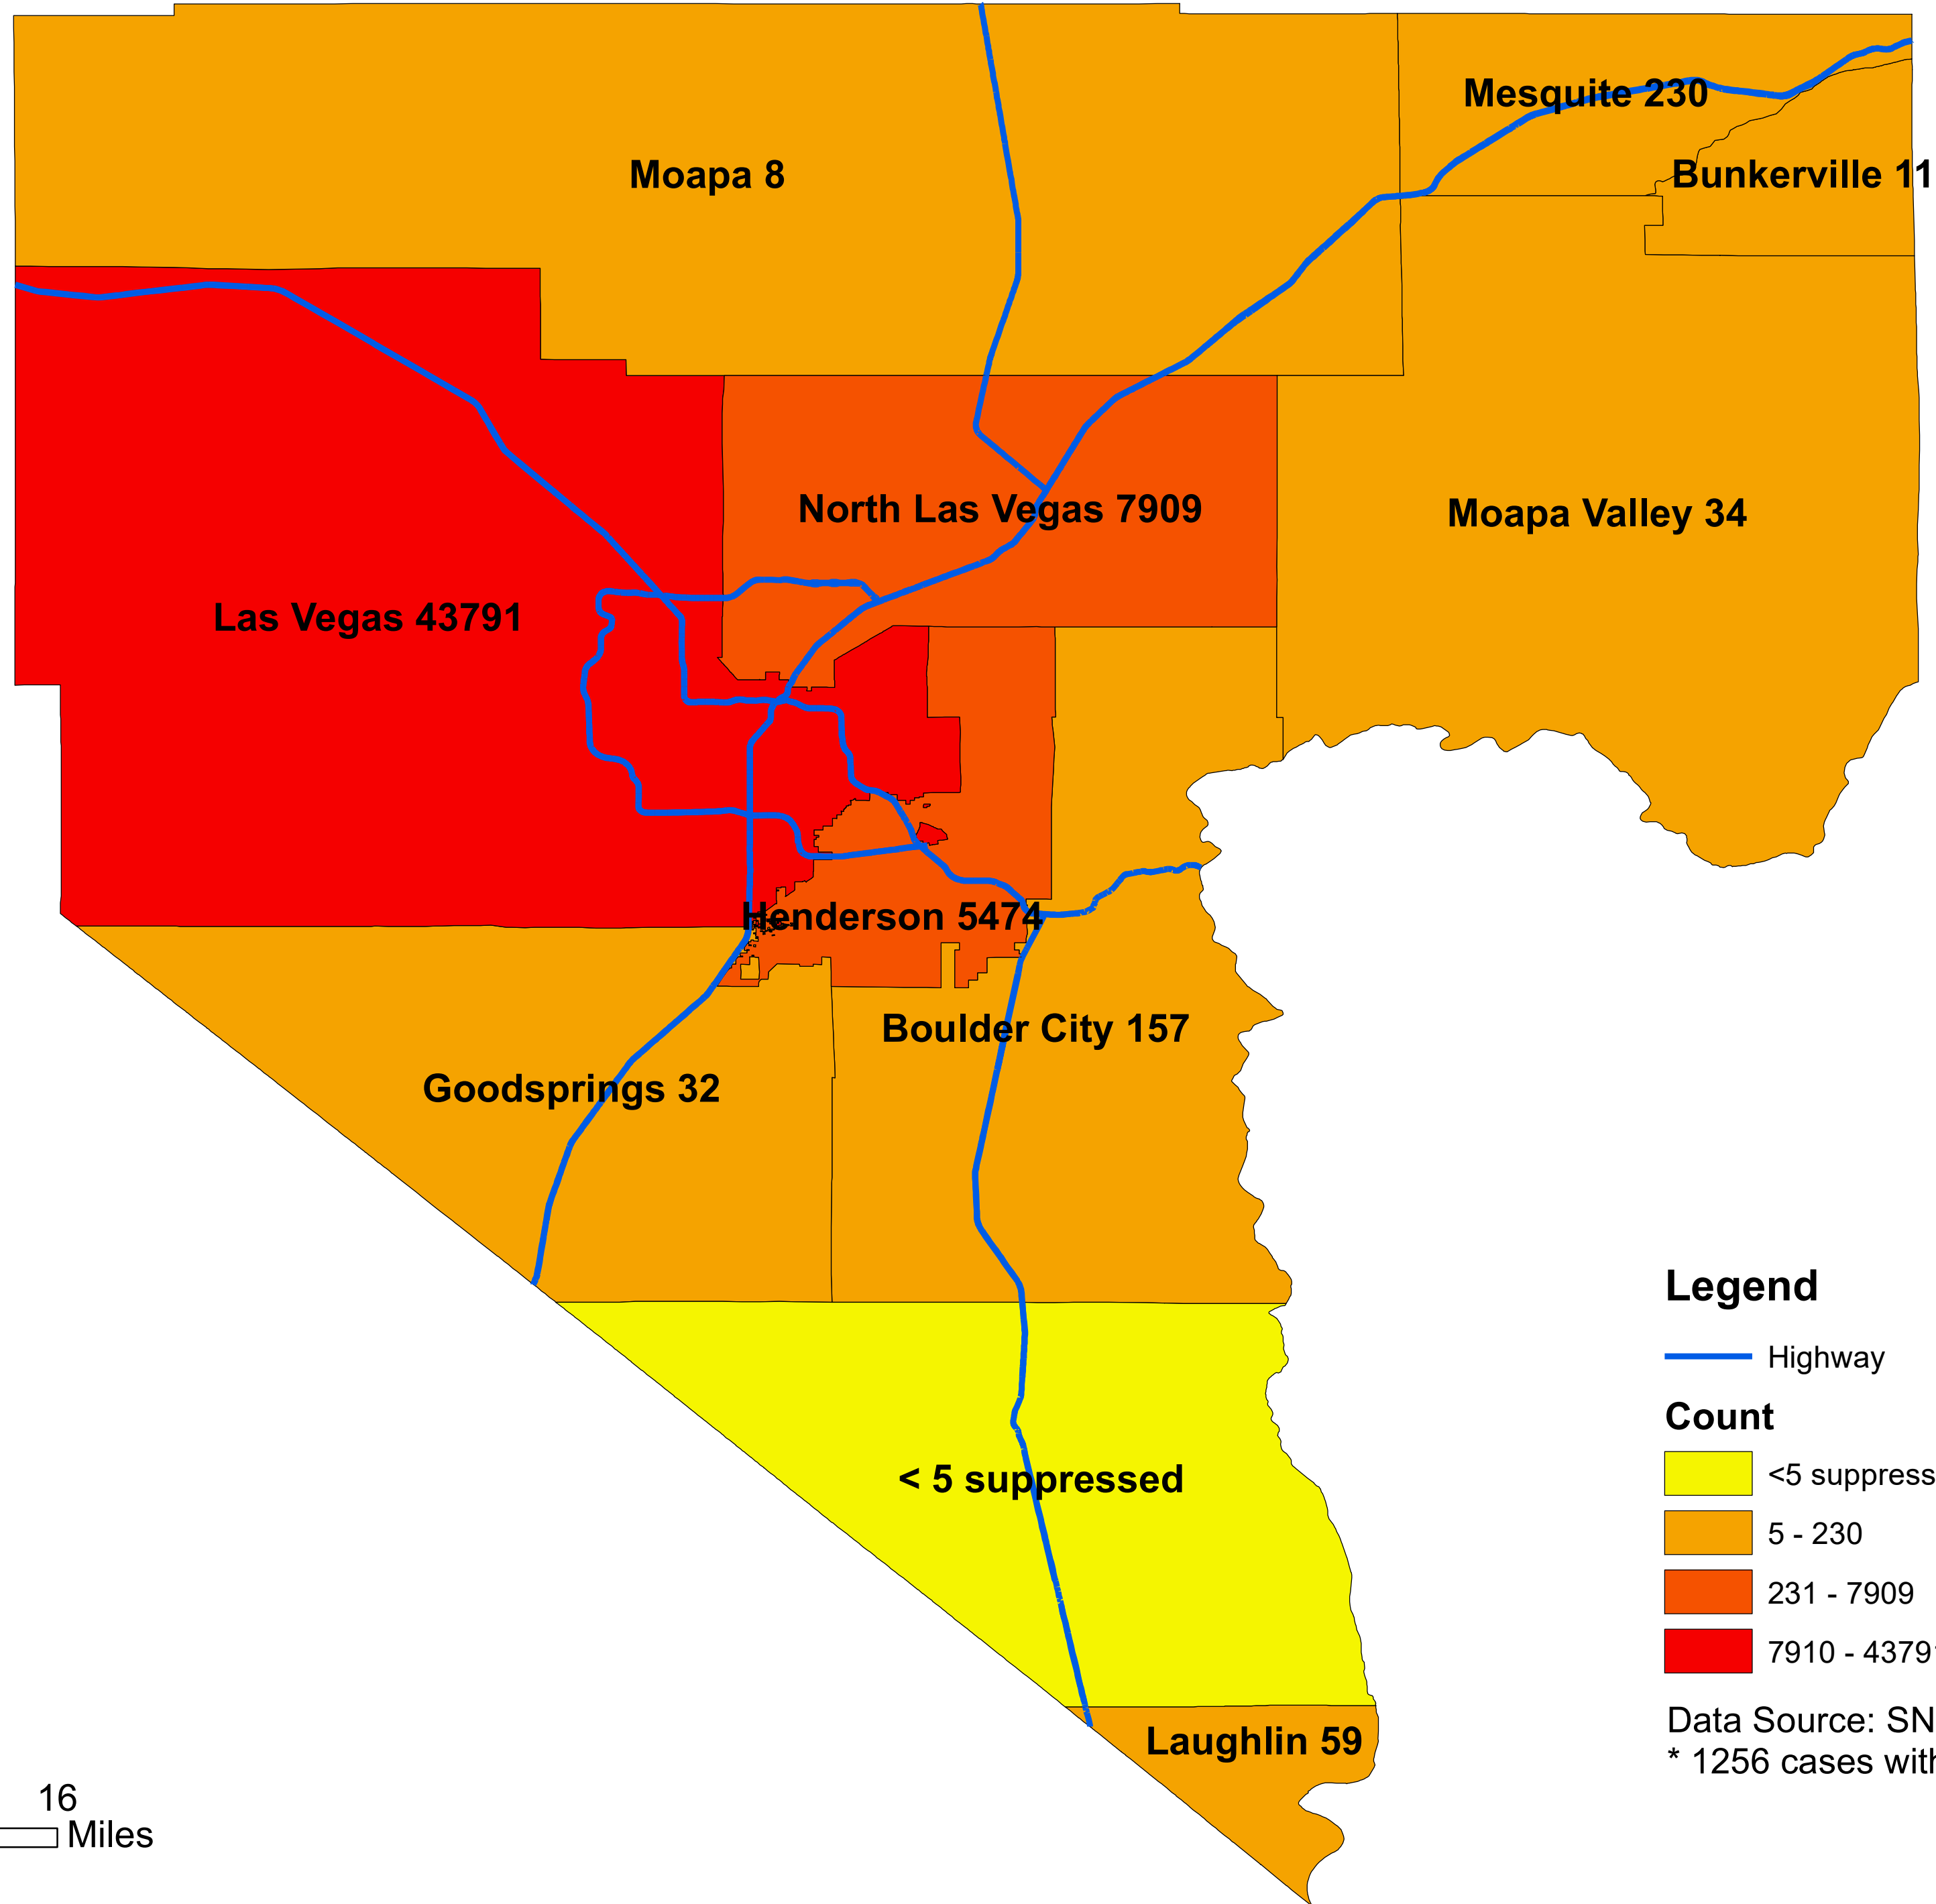

# Number of COVID-19 cases by city in Clark county (08.30.2020)

## Legend

— Highway

### Count

<5 suppressed

5 - 230

231 - 7909

7910 - 43791

Data Source: SNHD

\* 1256 cases without city information

0 4 8 16  
Miles