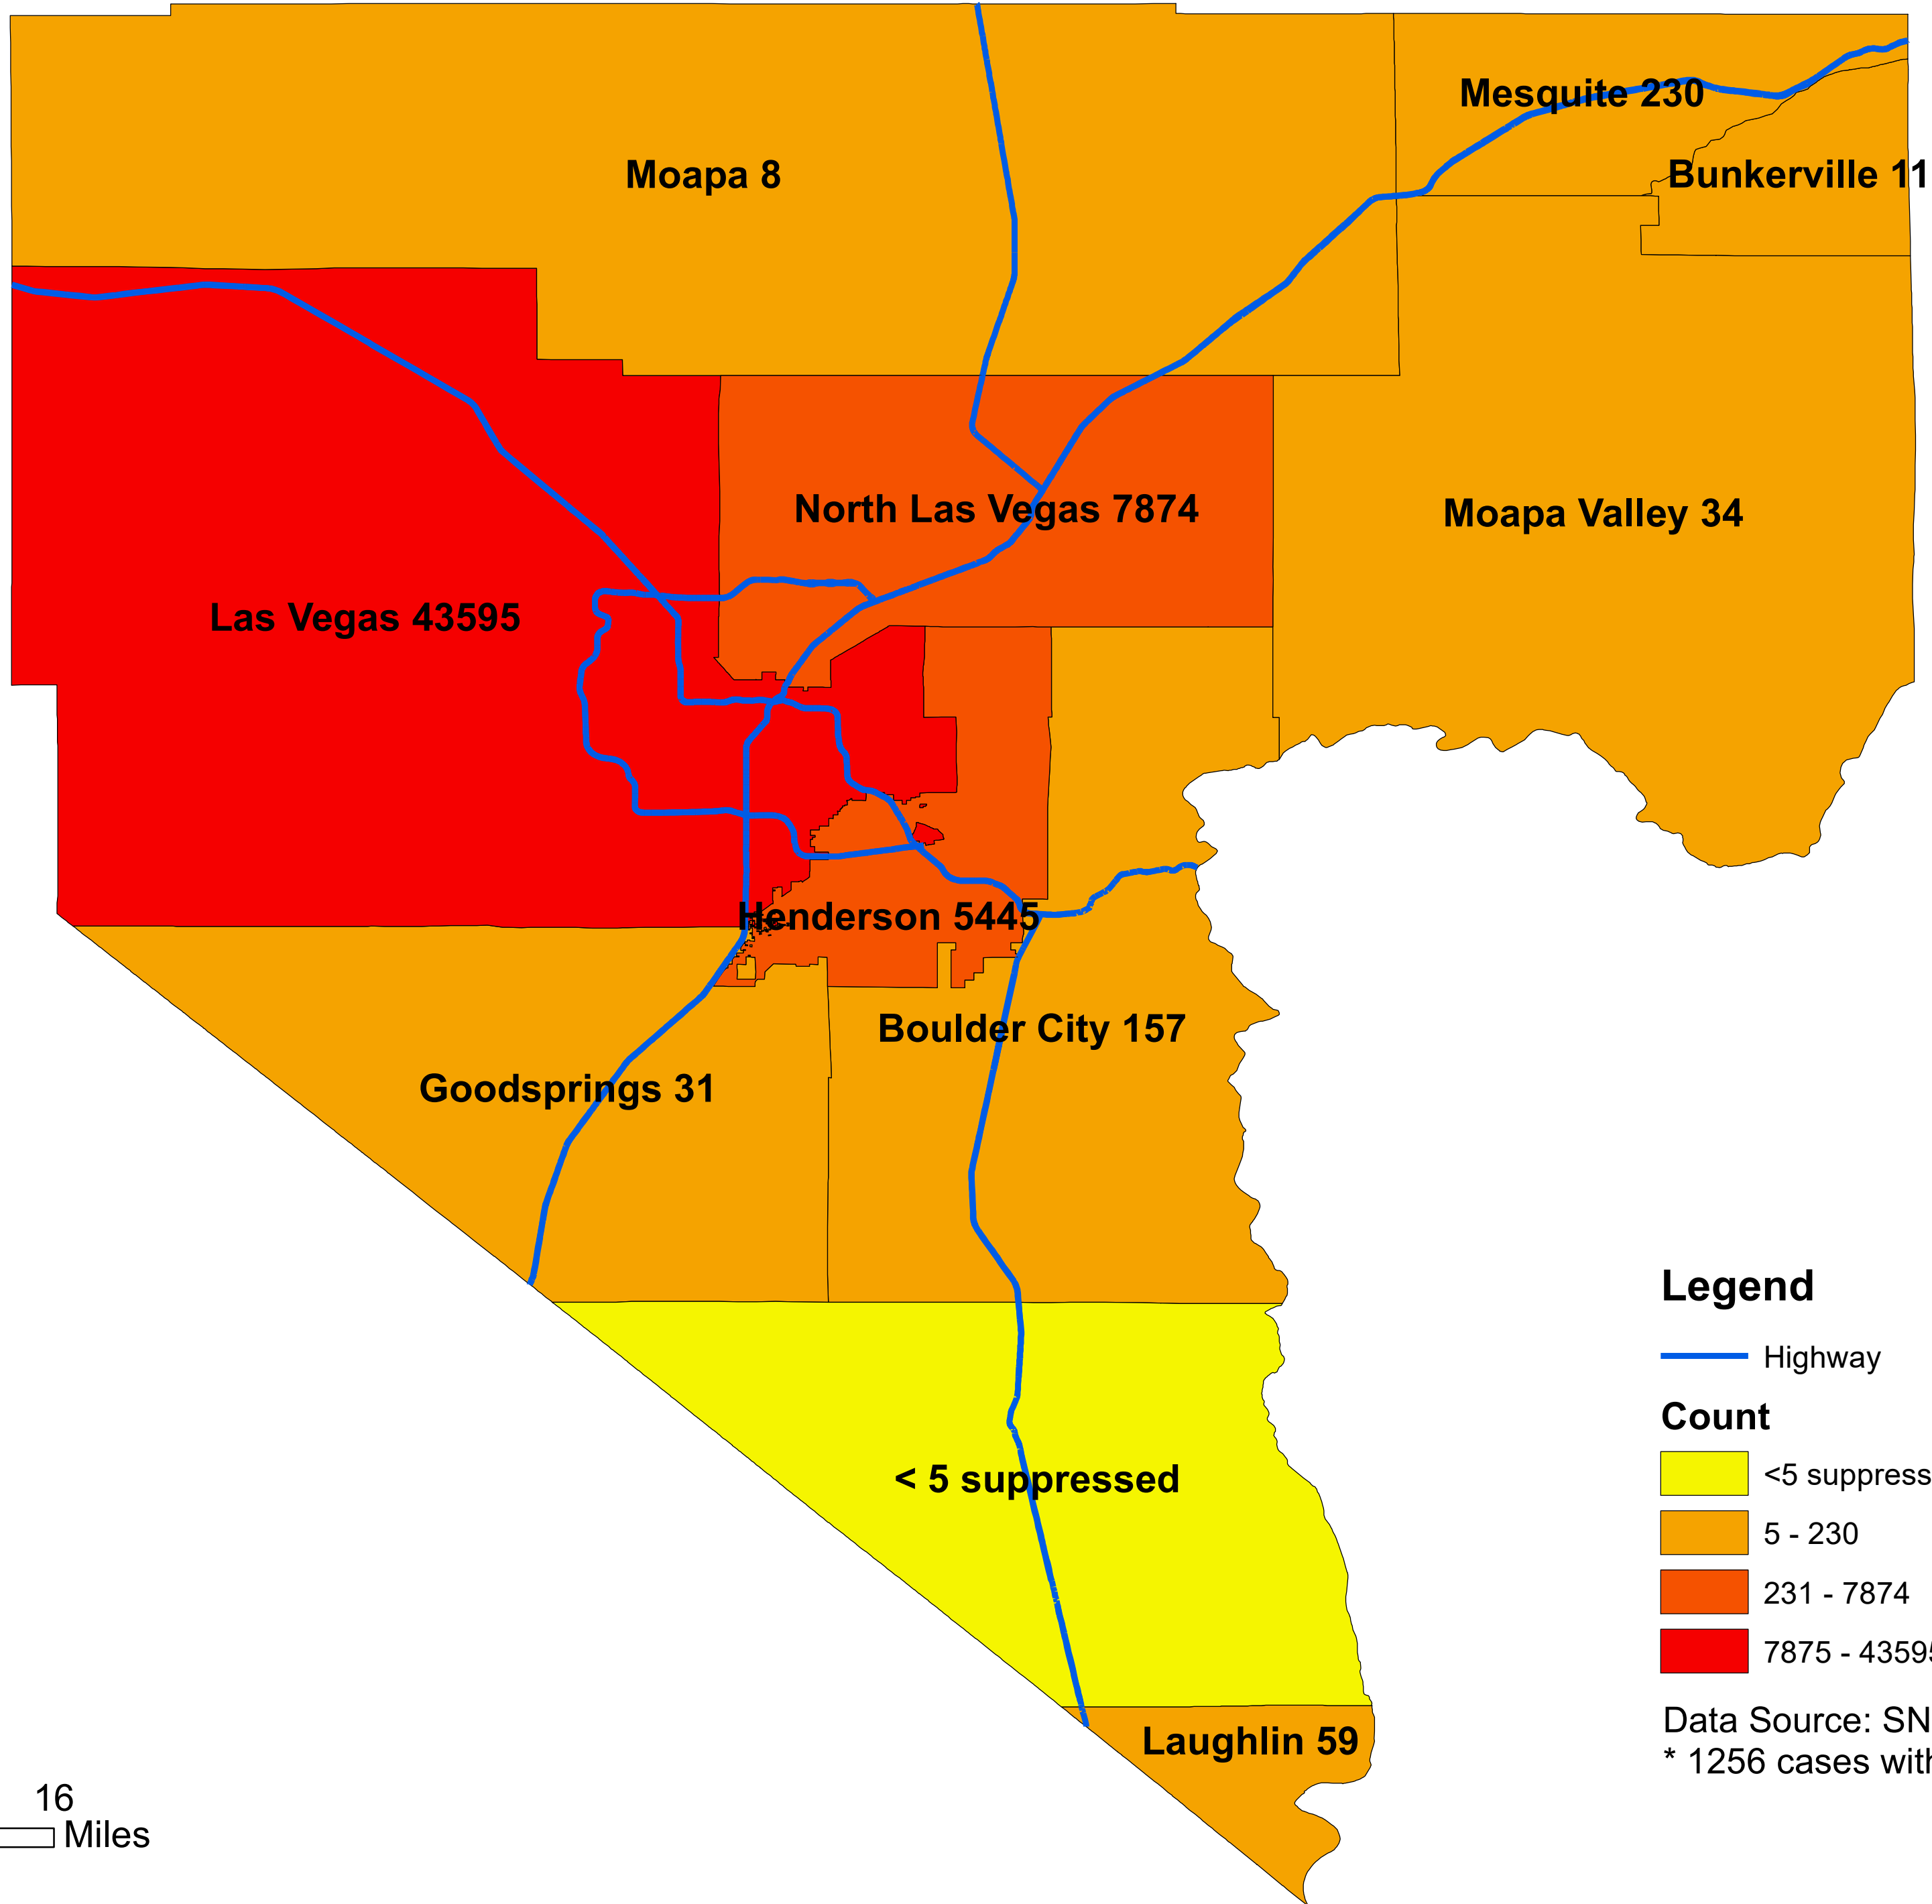

# Number of COVID-19 cases by city in Clark county (08.29.2020)

## Legend

— Highway

### Count

<5 suppressed

5 - 230

231 - 7874

7875 - 43595

Data Source: SNHD

\* 1256 cases without city information