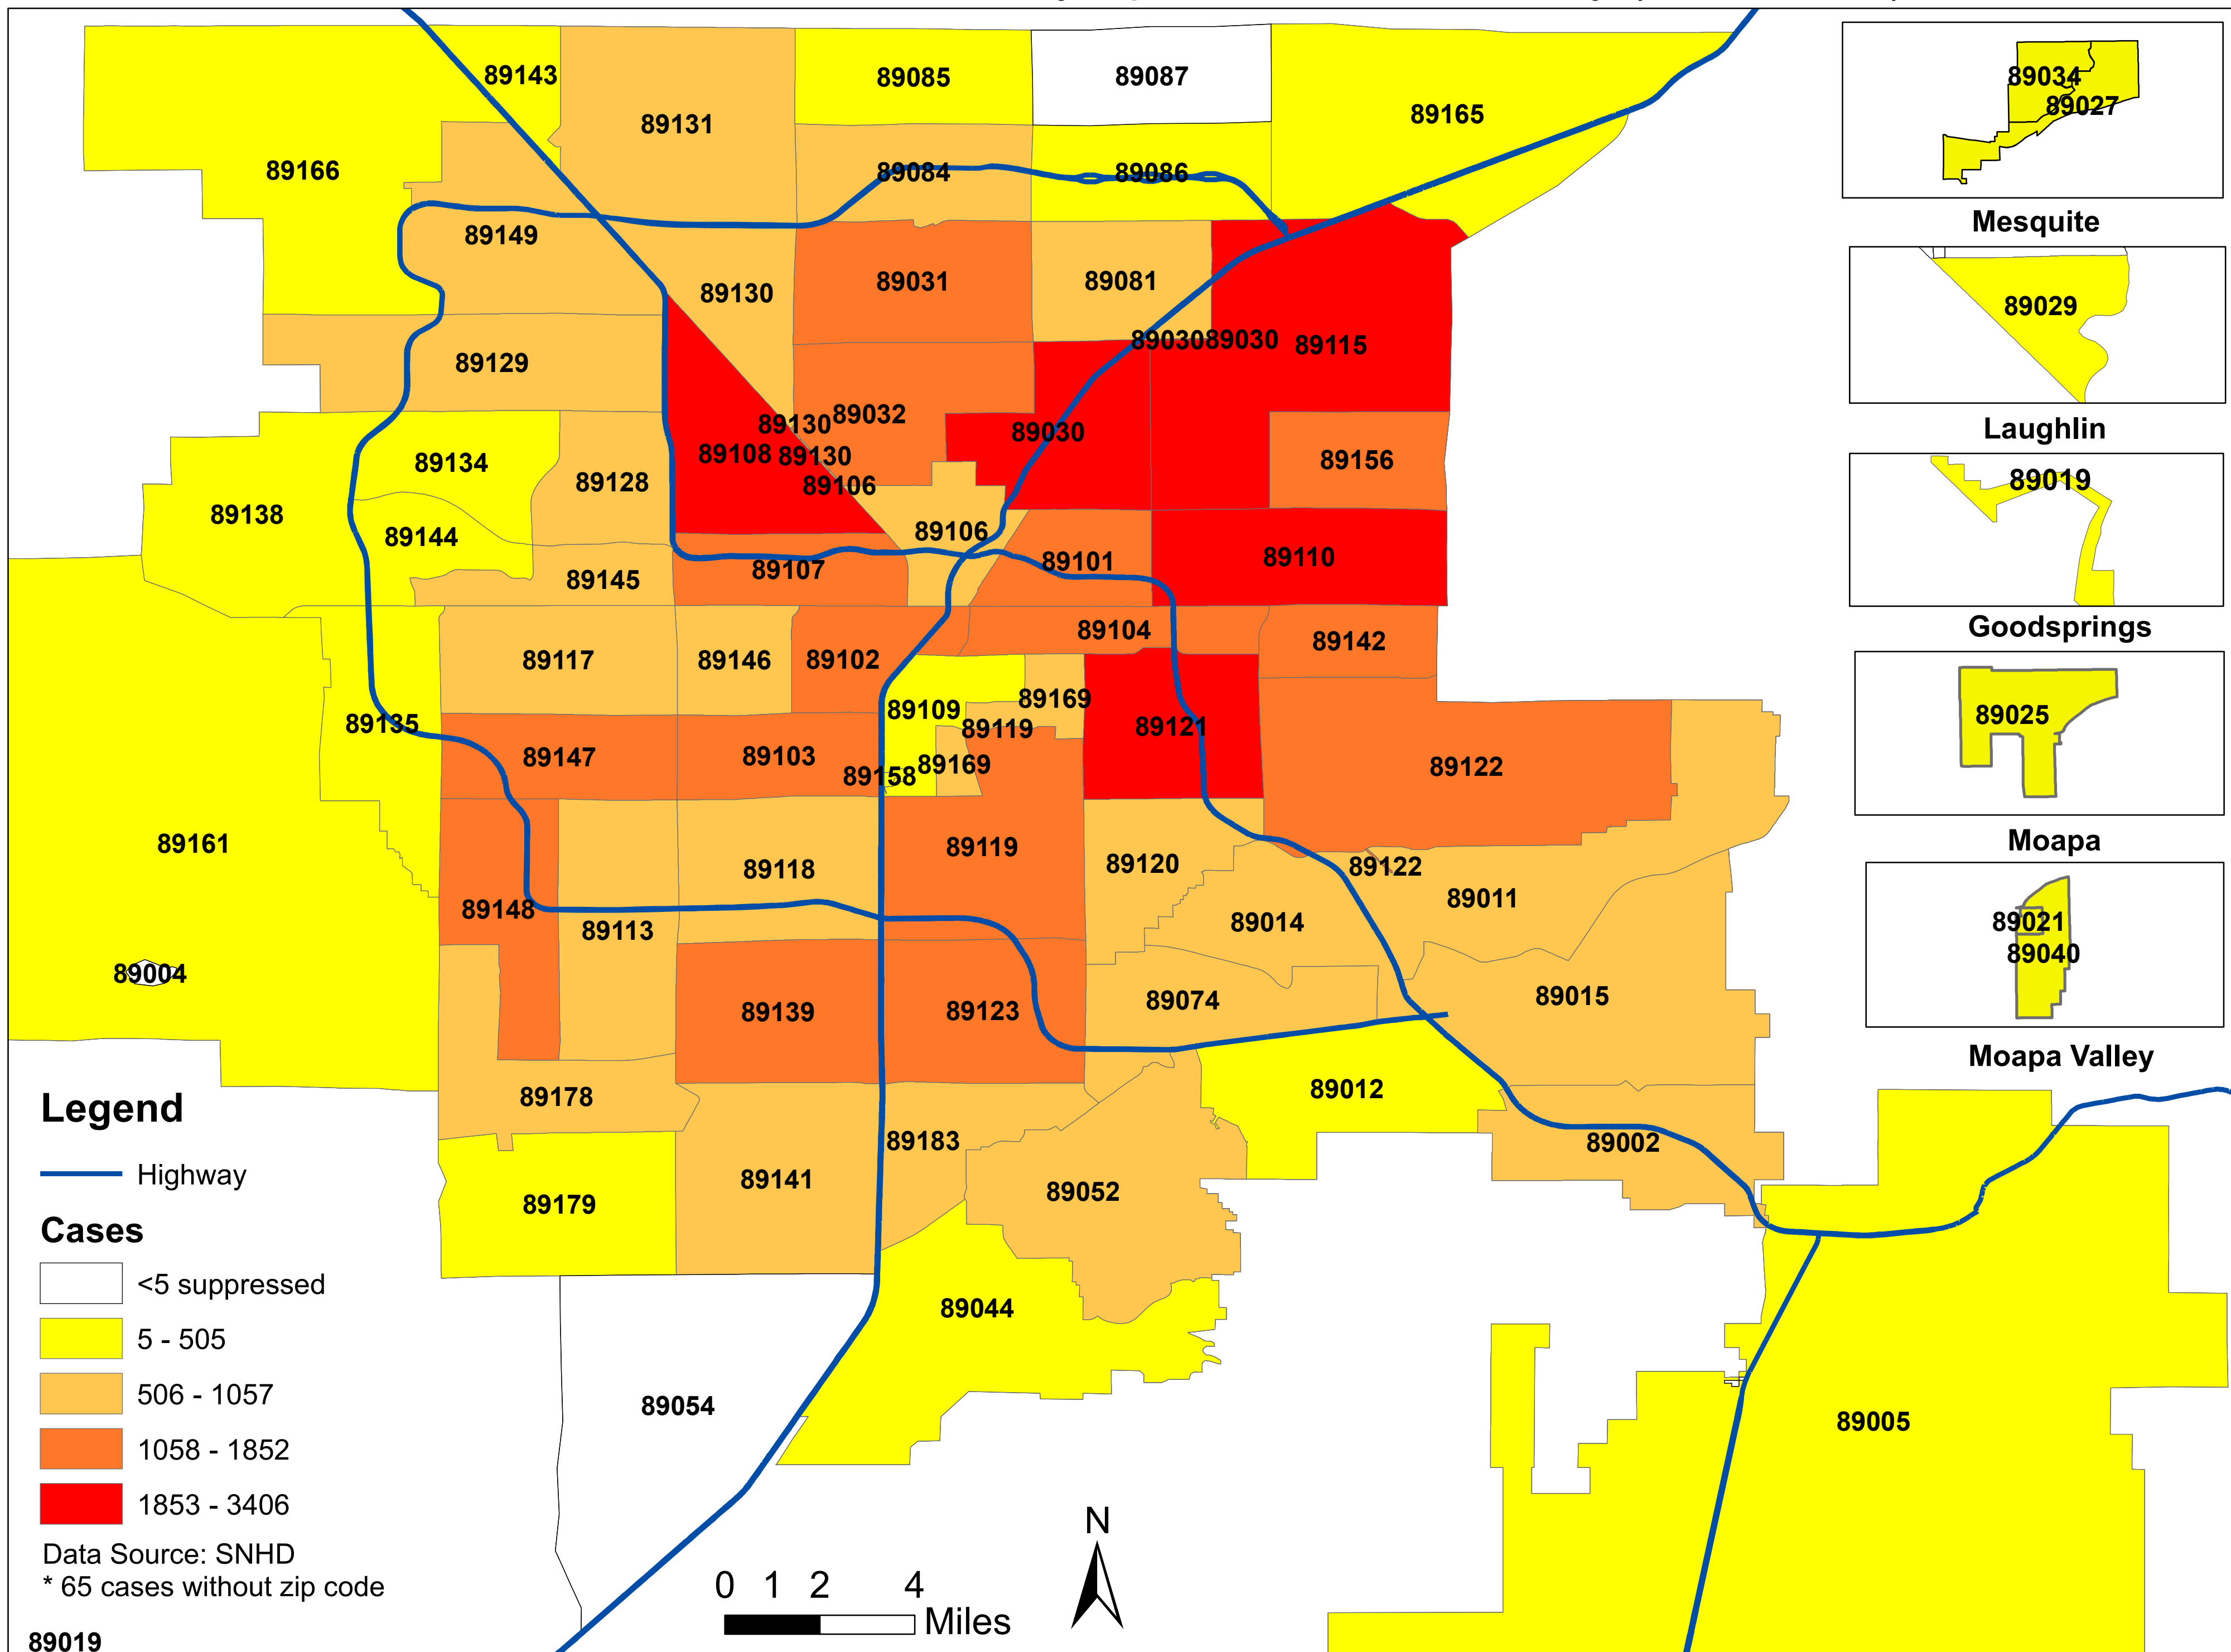

# Number of COVID-19 cases by zip code in Clark county (08.28.2020)

**Note: More than 5 cases reported from 89124**