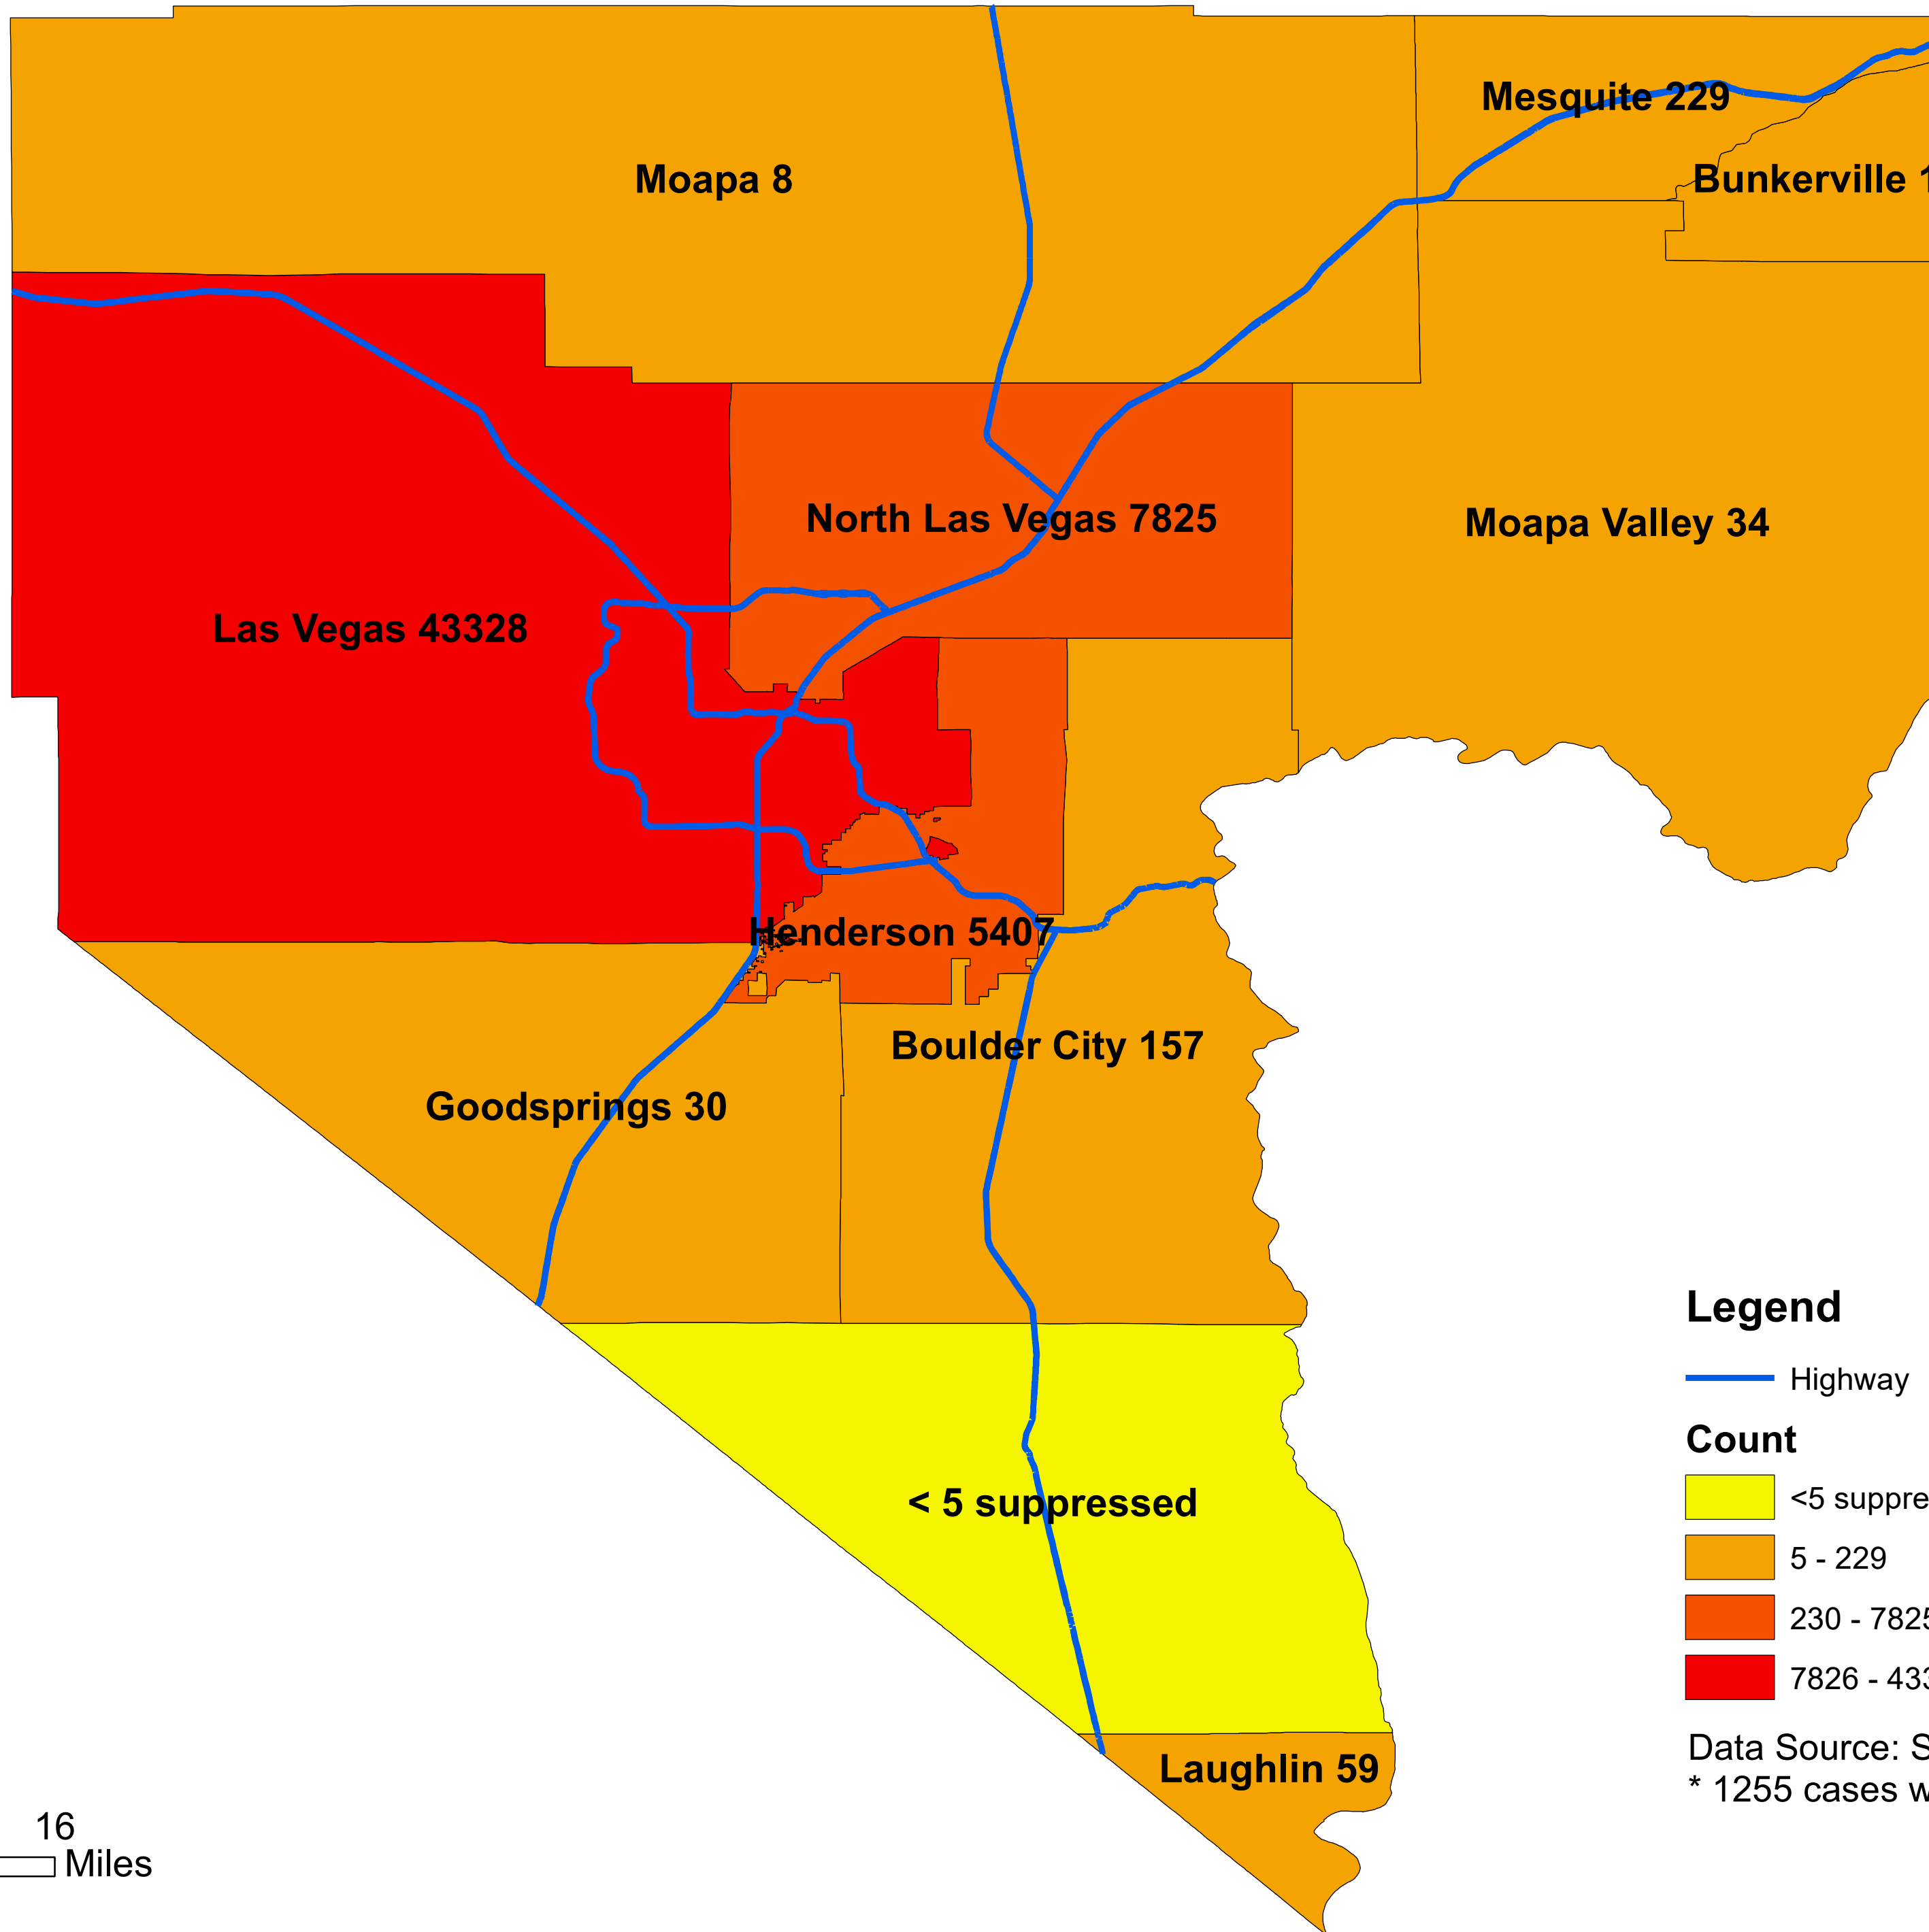

Number of COVID-19 cases by city in Clark county (08.28.2020)

Legend

— Highway

Count

<5 suppressed

5 - 229

230 - 7825

7826 - 43328

Data Source: SNHD

* 1255 cases without city information

0 4 8 16 Miles