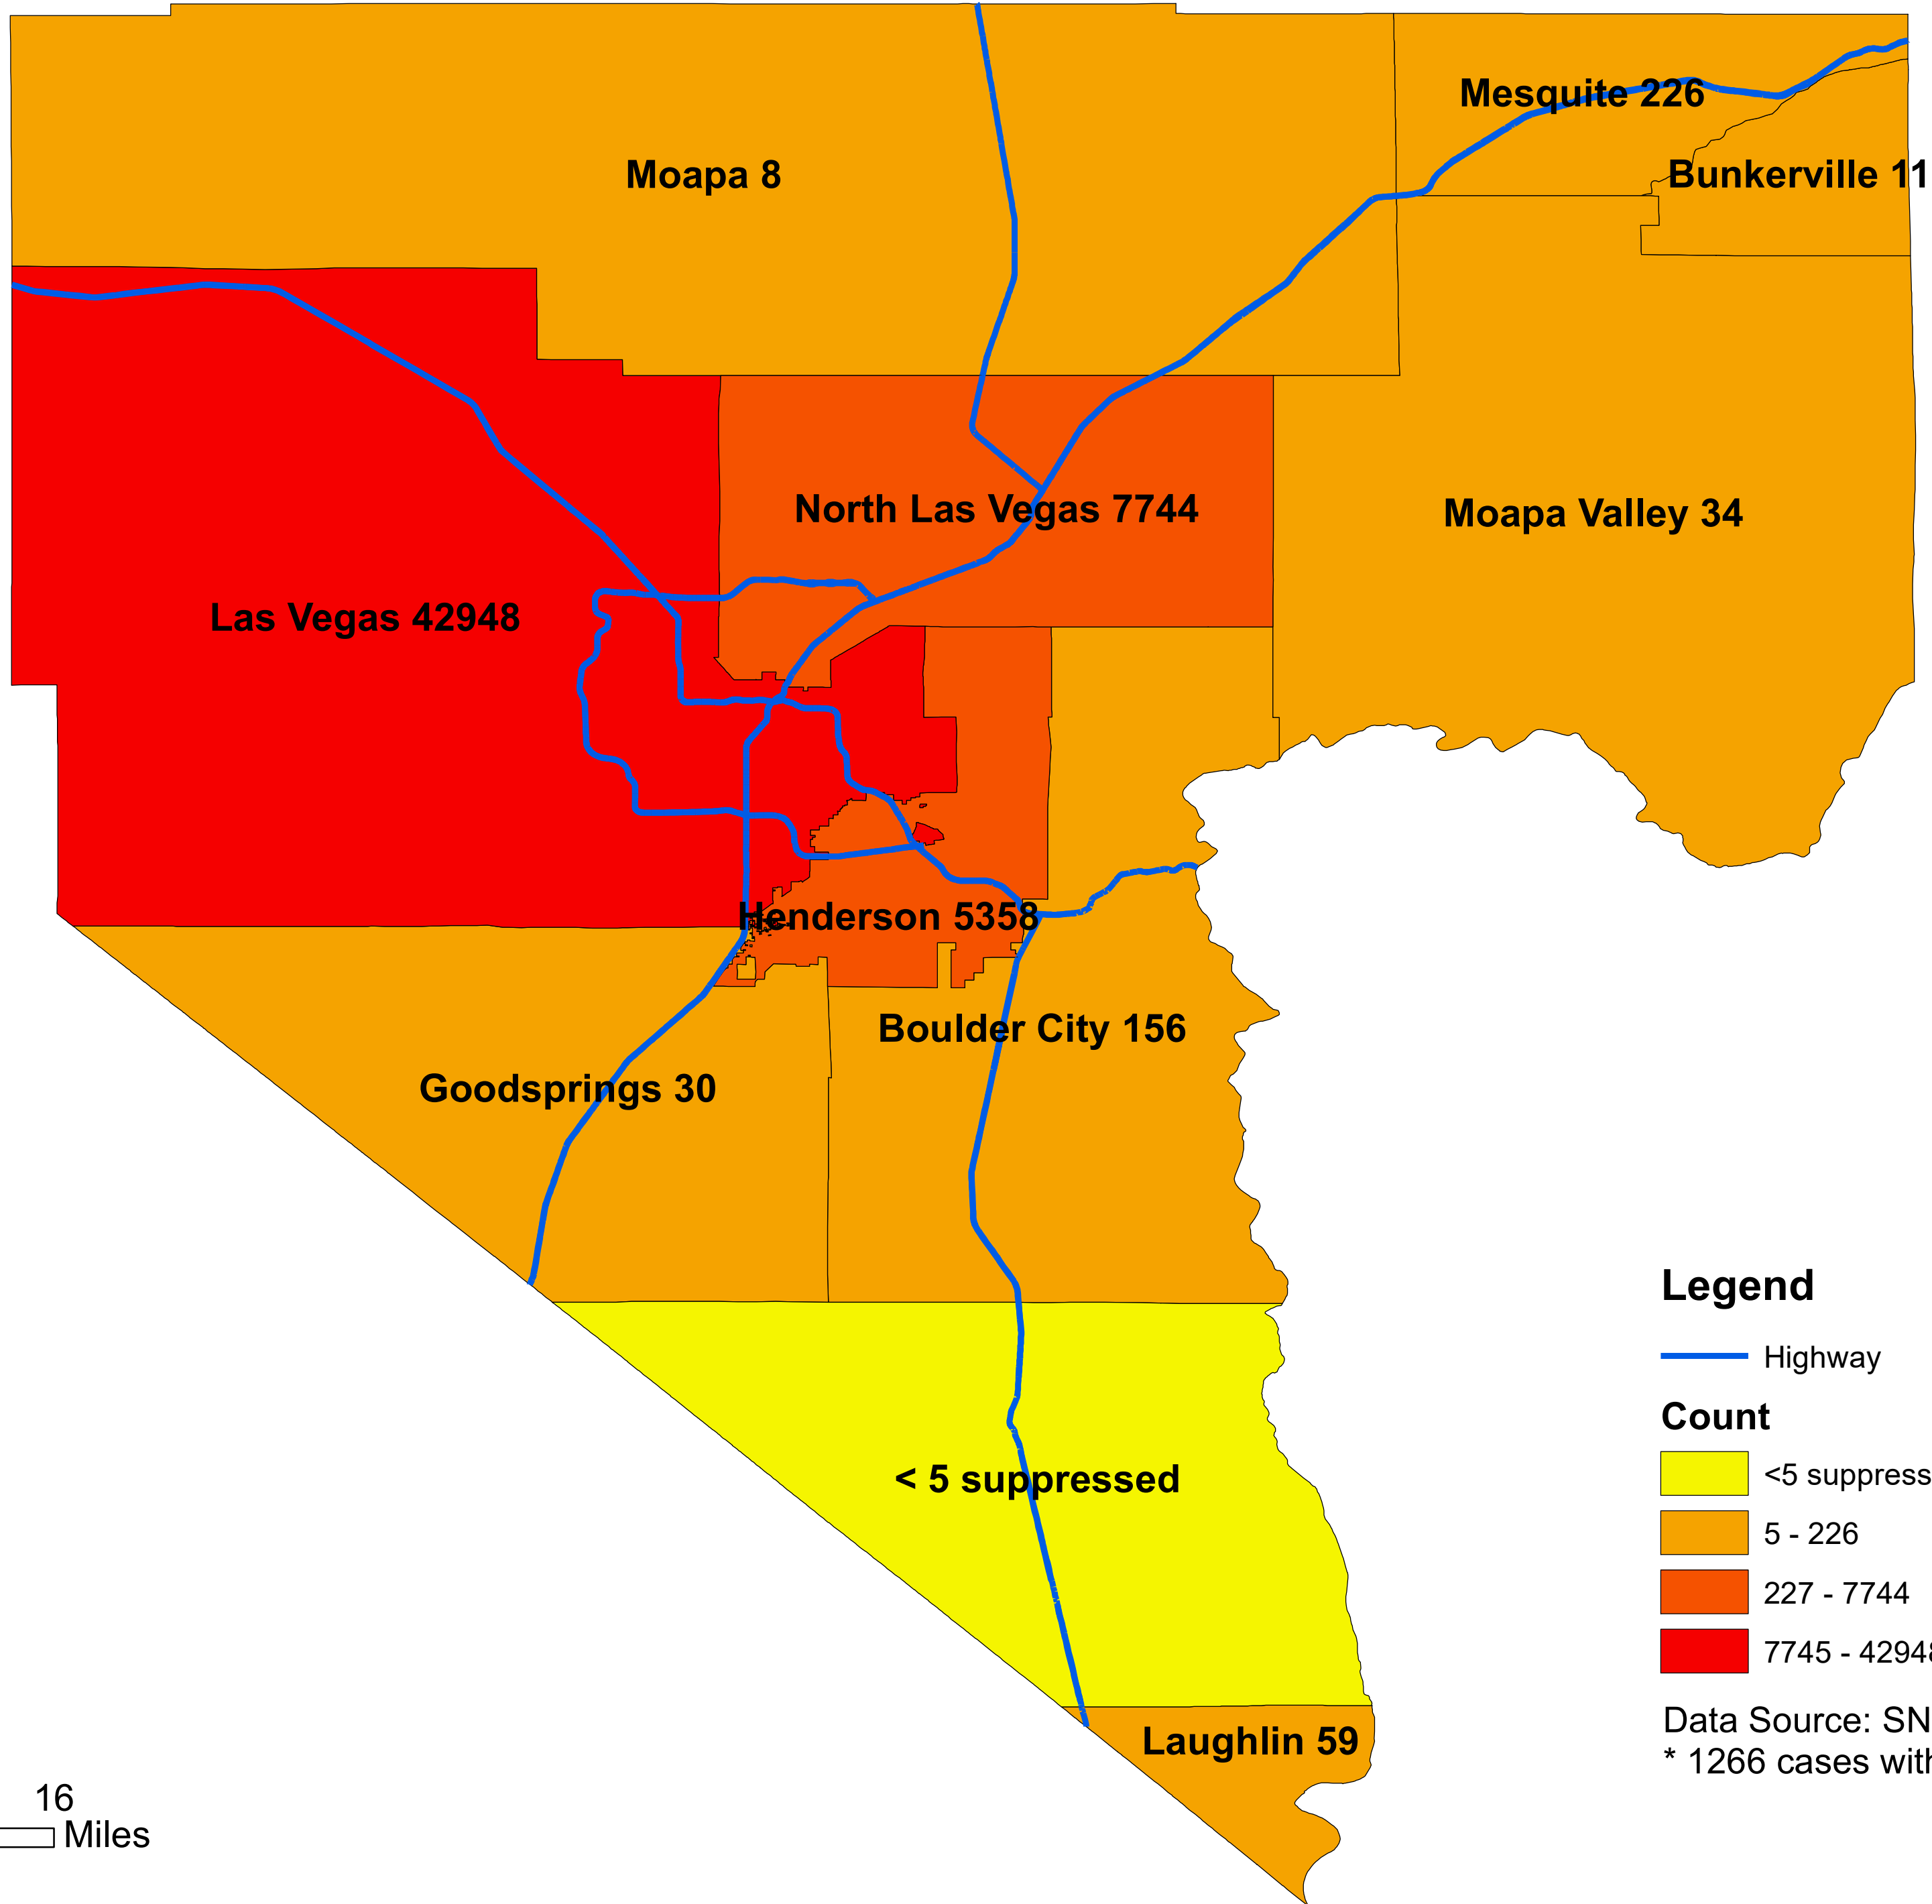

Number of COVID-19 cases by city in Clark county (08.27.2020)

Legend

— Highway

Count

Yellow box: <5 suppressed

Light orange box: 5 - 226

Dark orange box: 227 - 7744

Red box: 7745 - 42948

Data Source: SNHD

* 1266 cases without city information

0 4 8 16 Miles