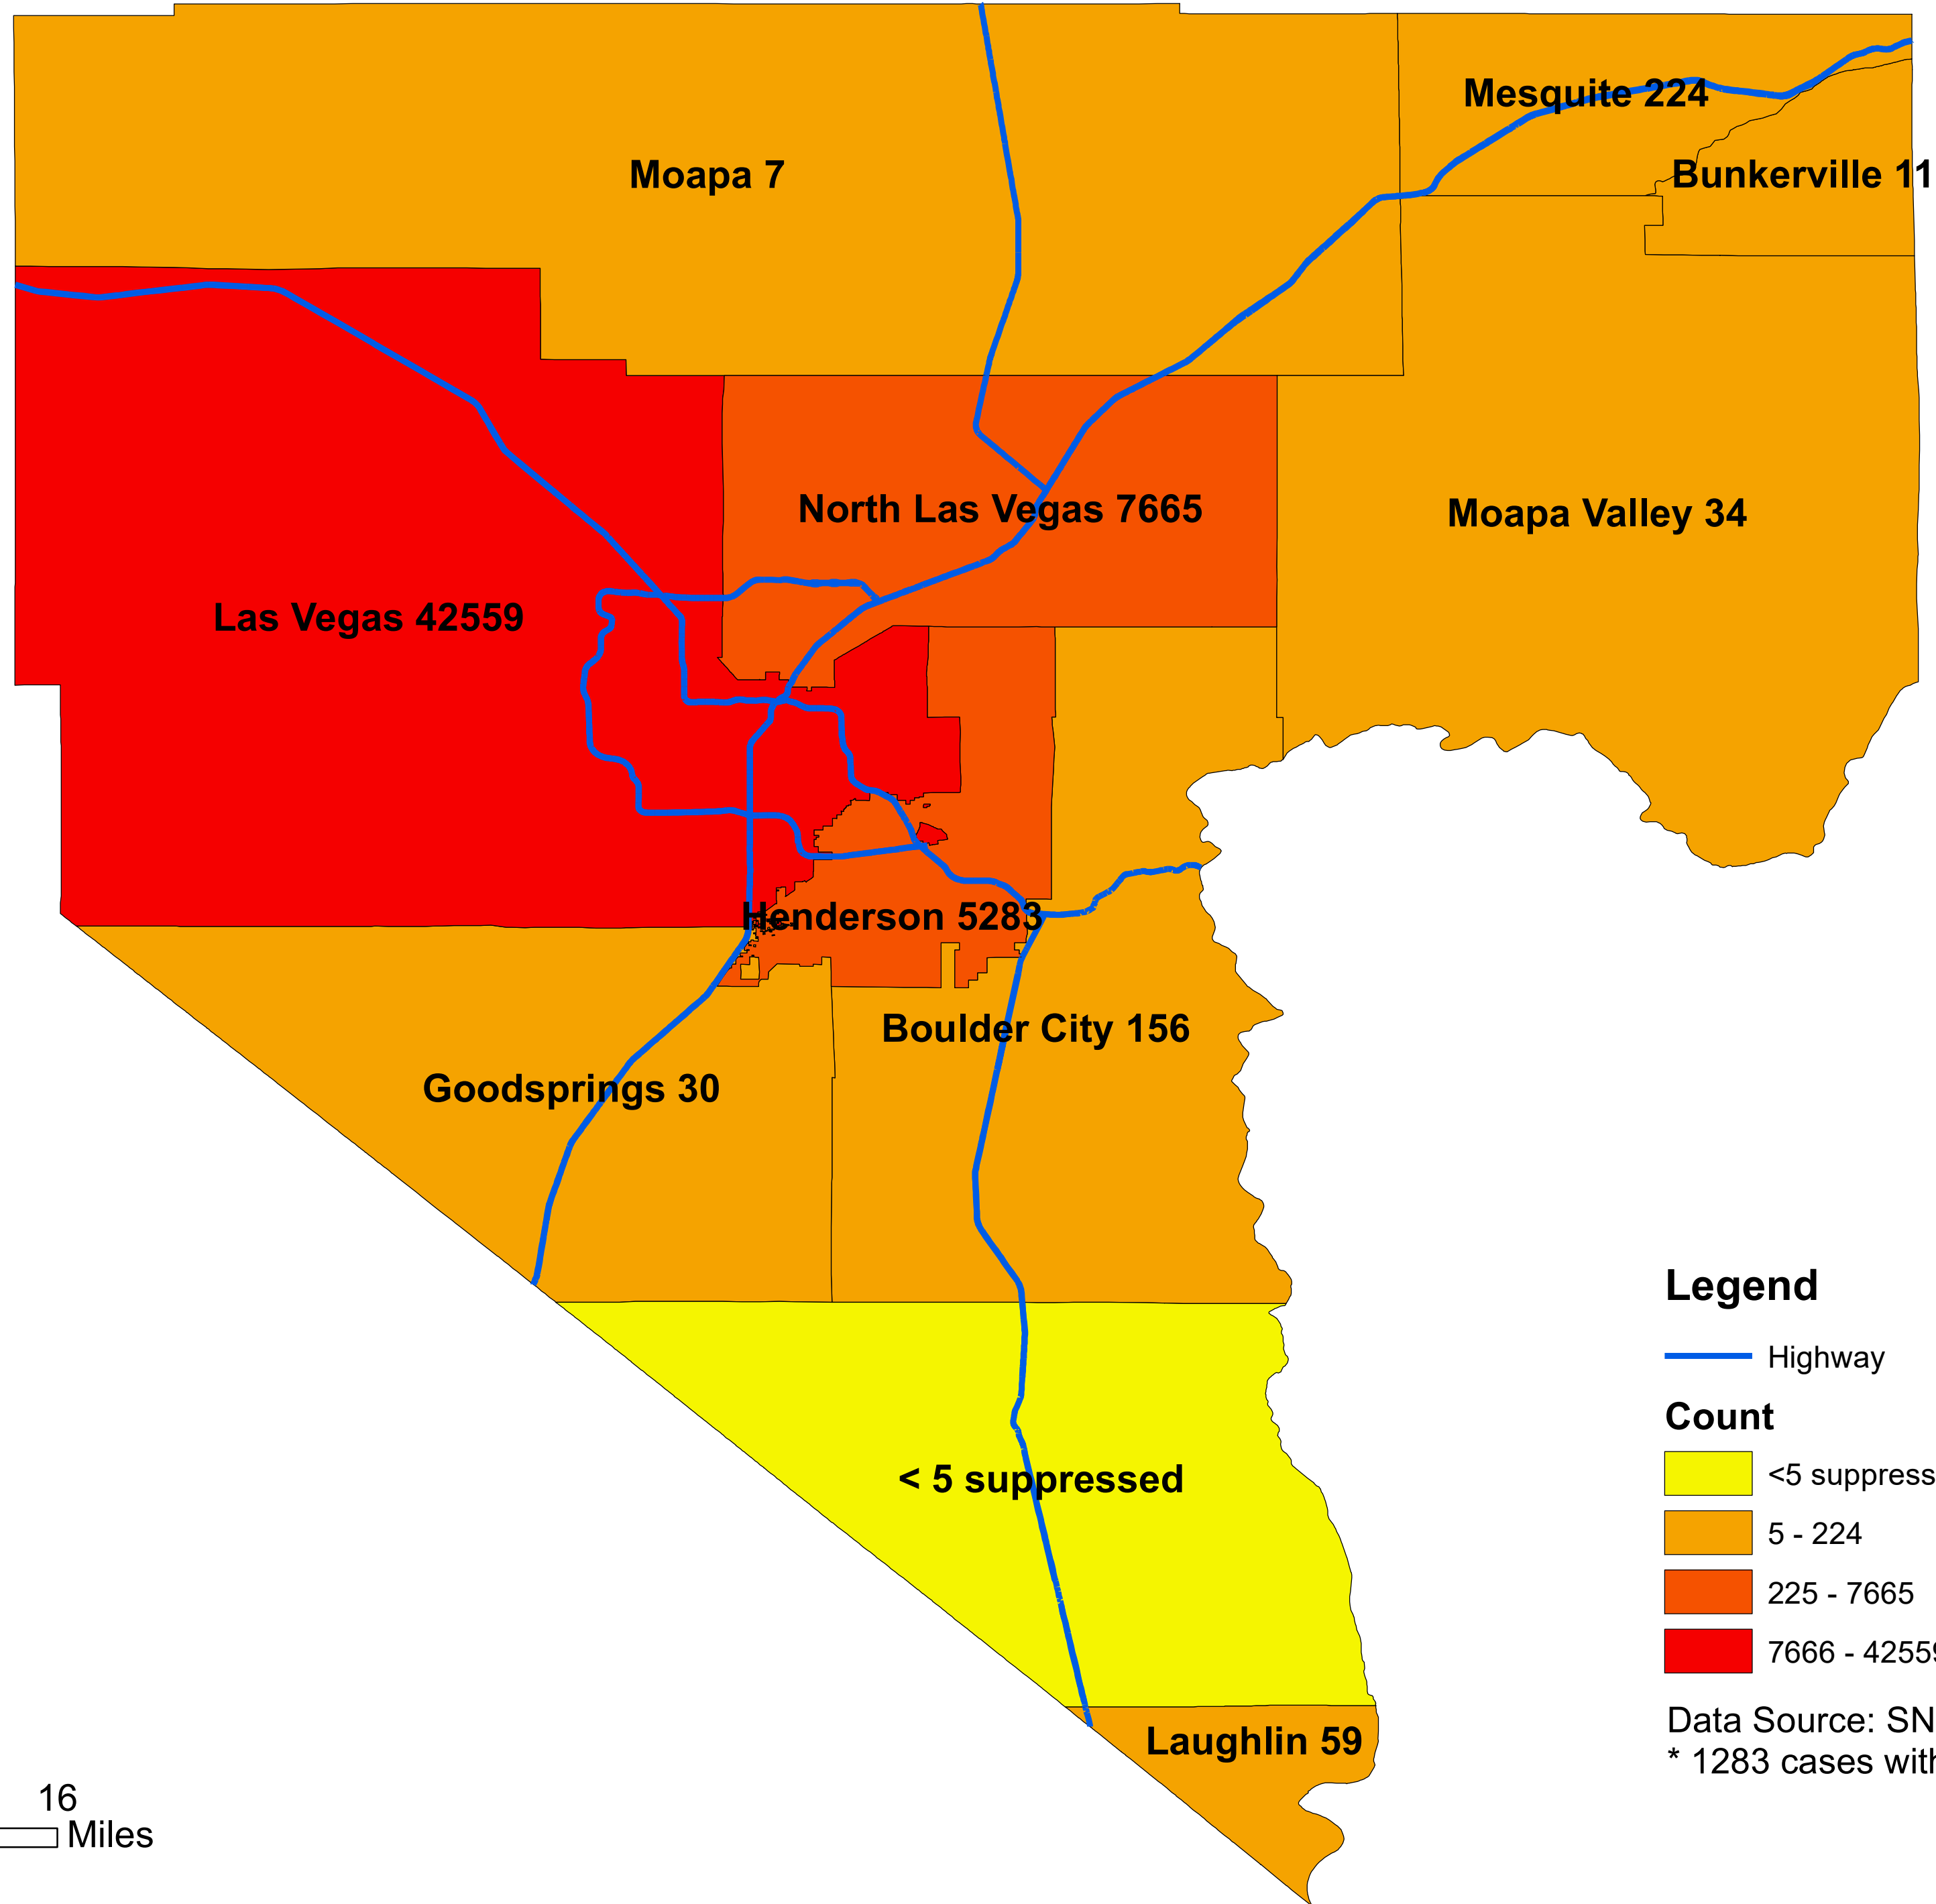

Number of COVID-19 cases by city in Clark county (08.26.2020)

Legend

— Highway

Count

<5 suppressed

5 - 224

225 - 7665

7666 - 42559

Data Source: SNHD

* 1283 cases without city information

0 4 8 16
Miles