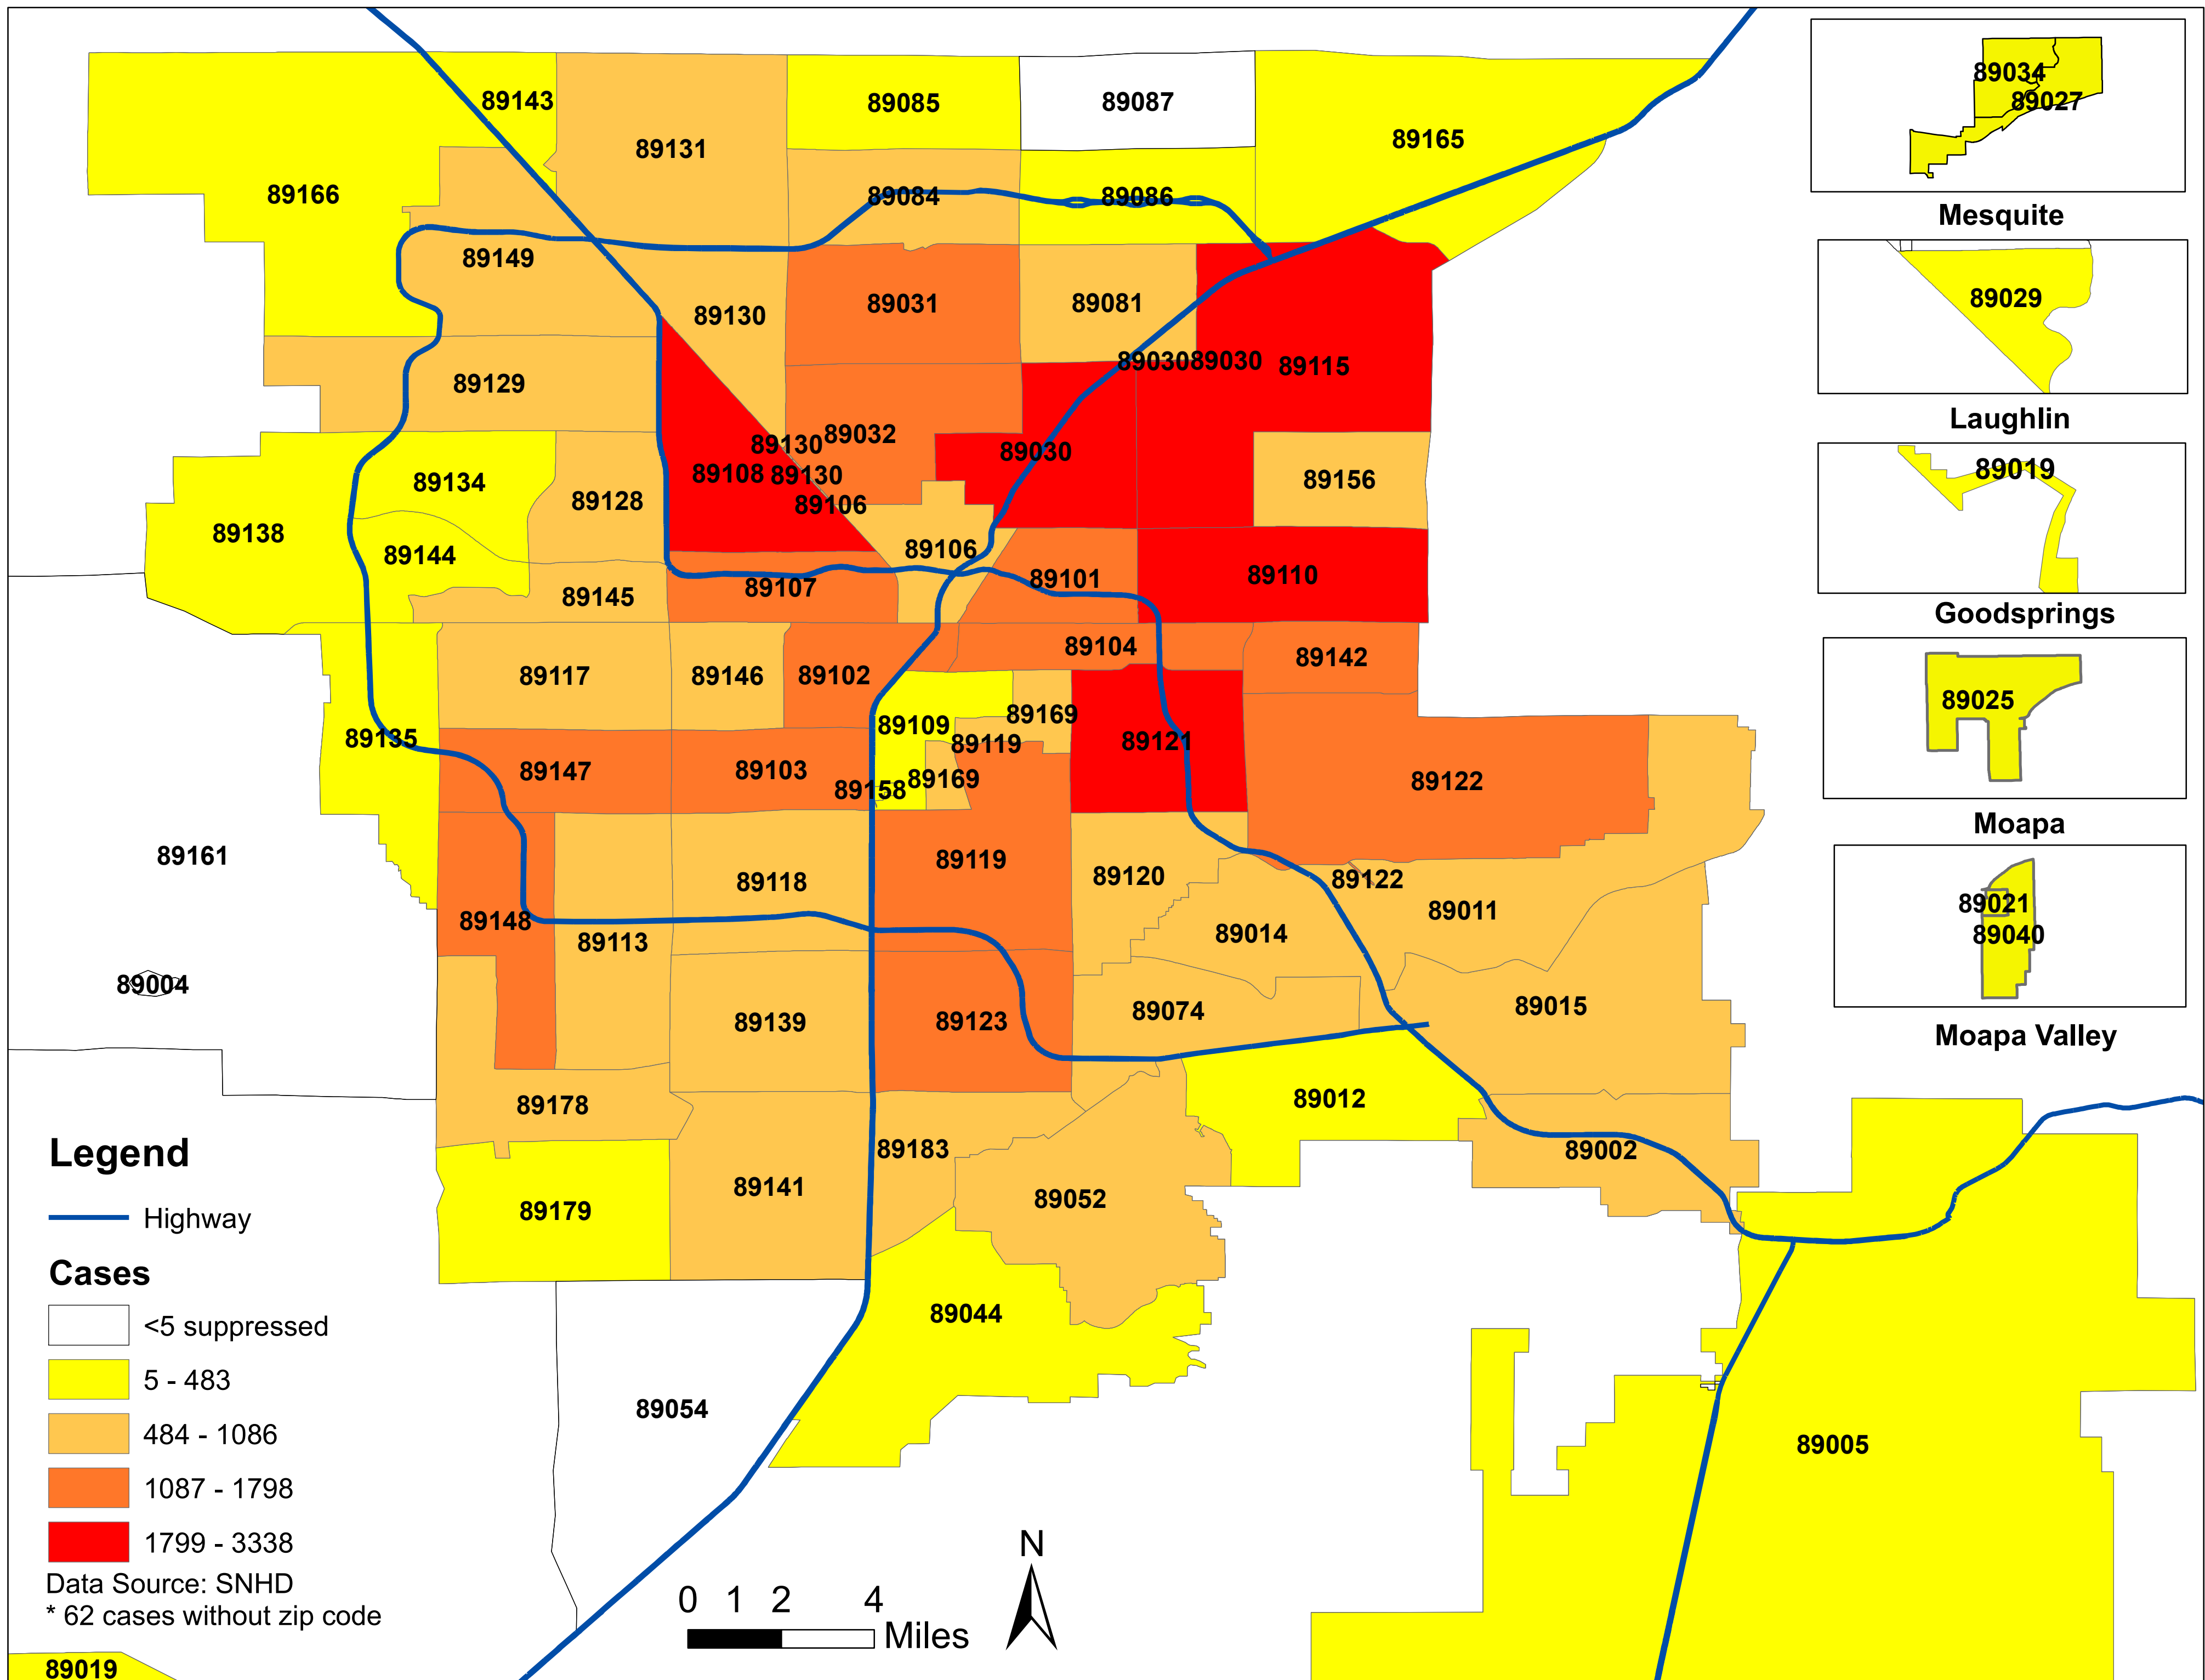

# Number of COVID-19 cases by zip code in Clark county (08.25.2020)

89019