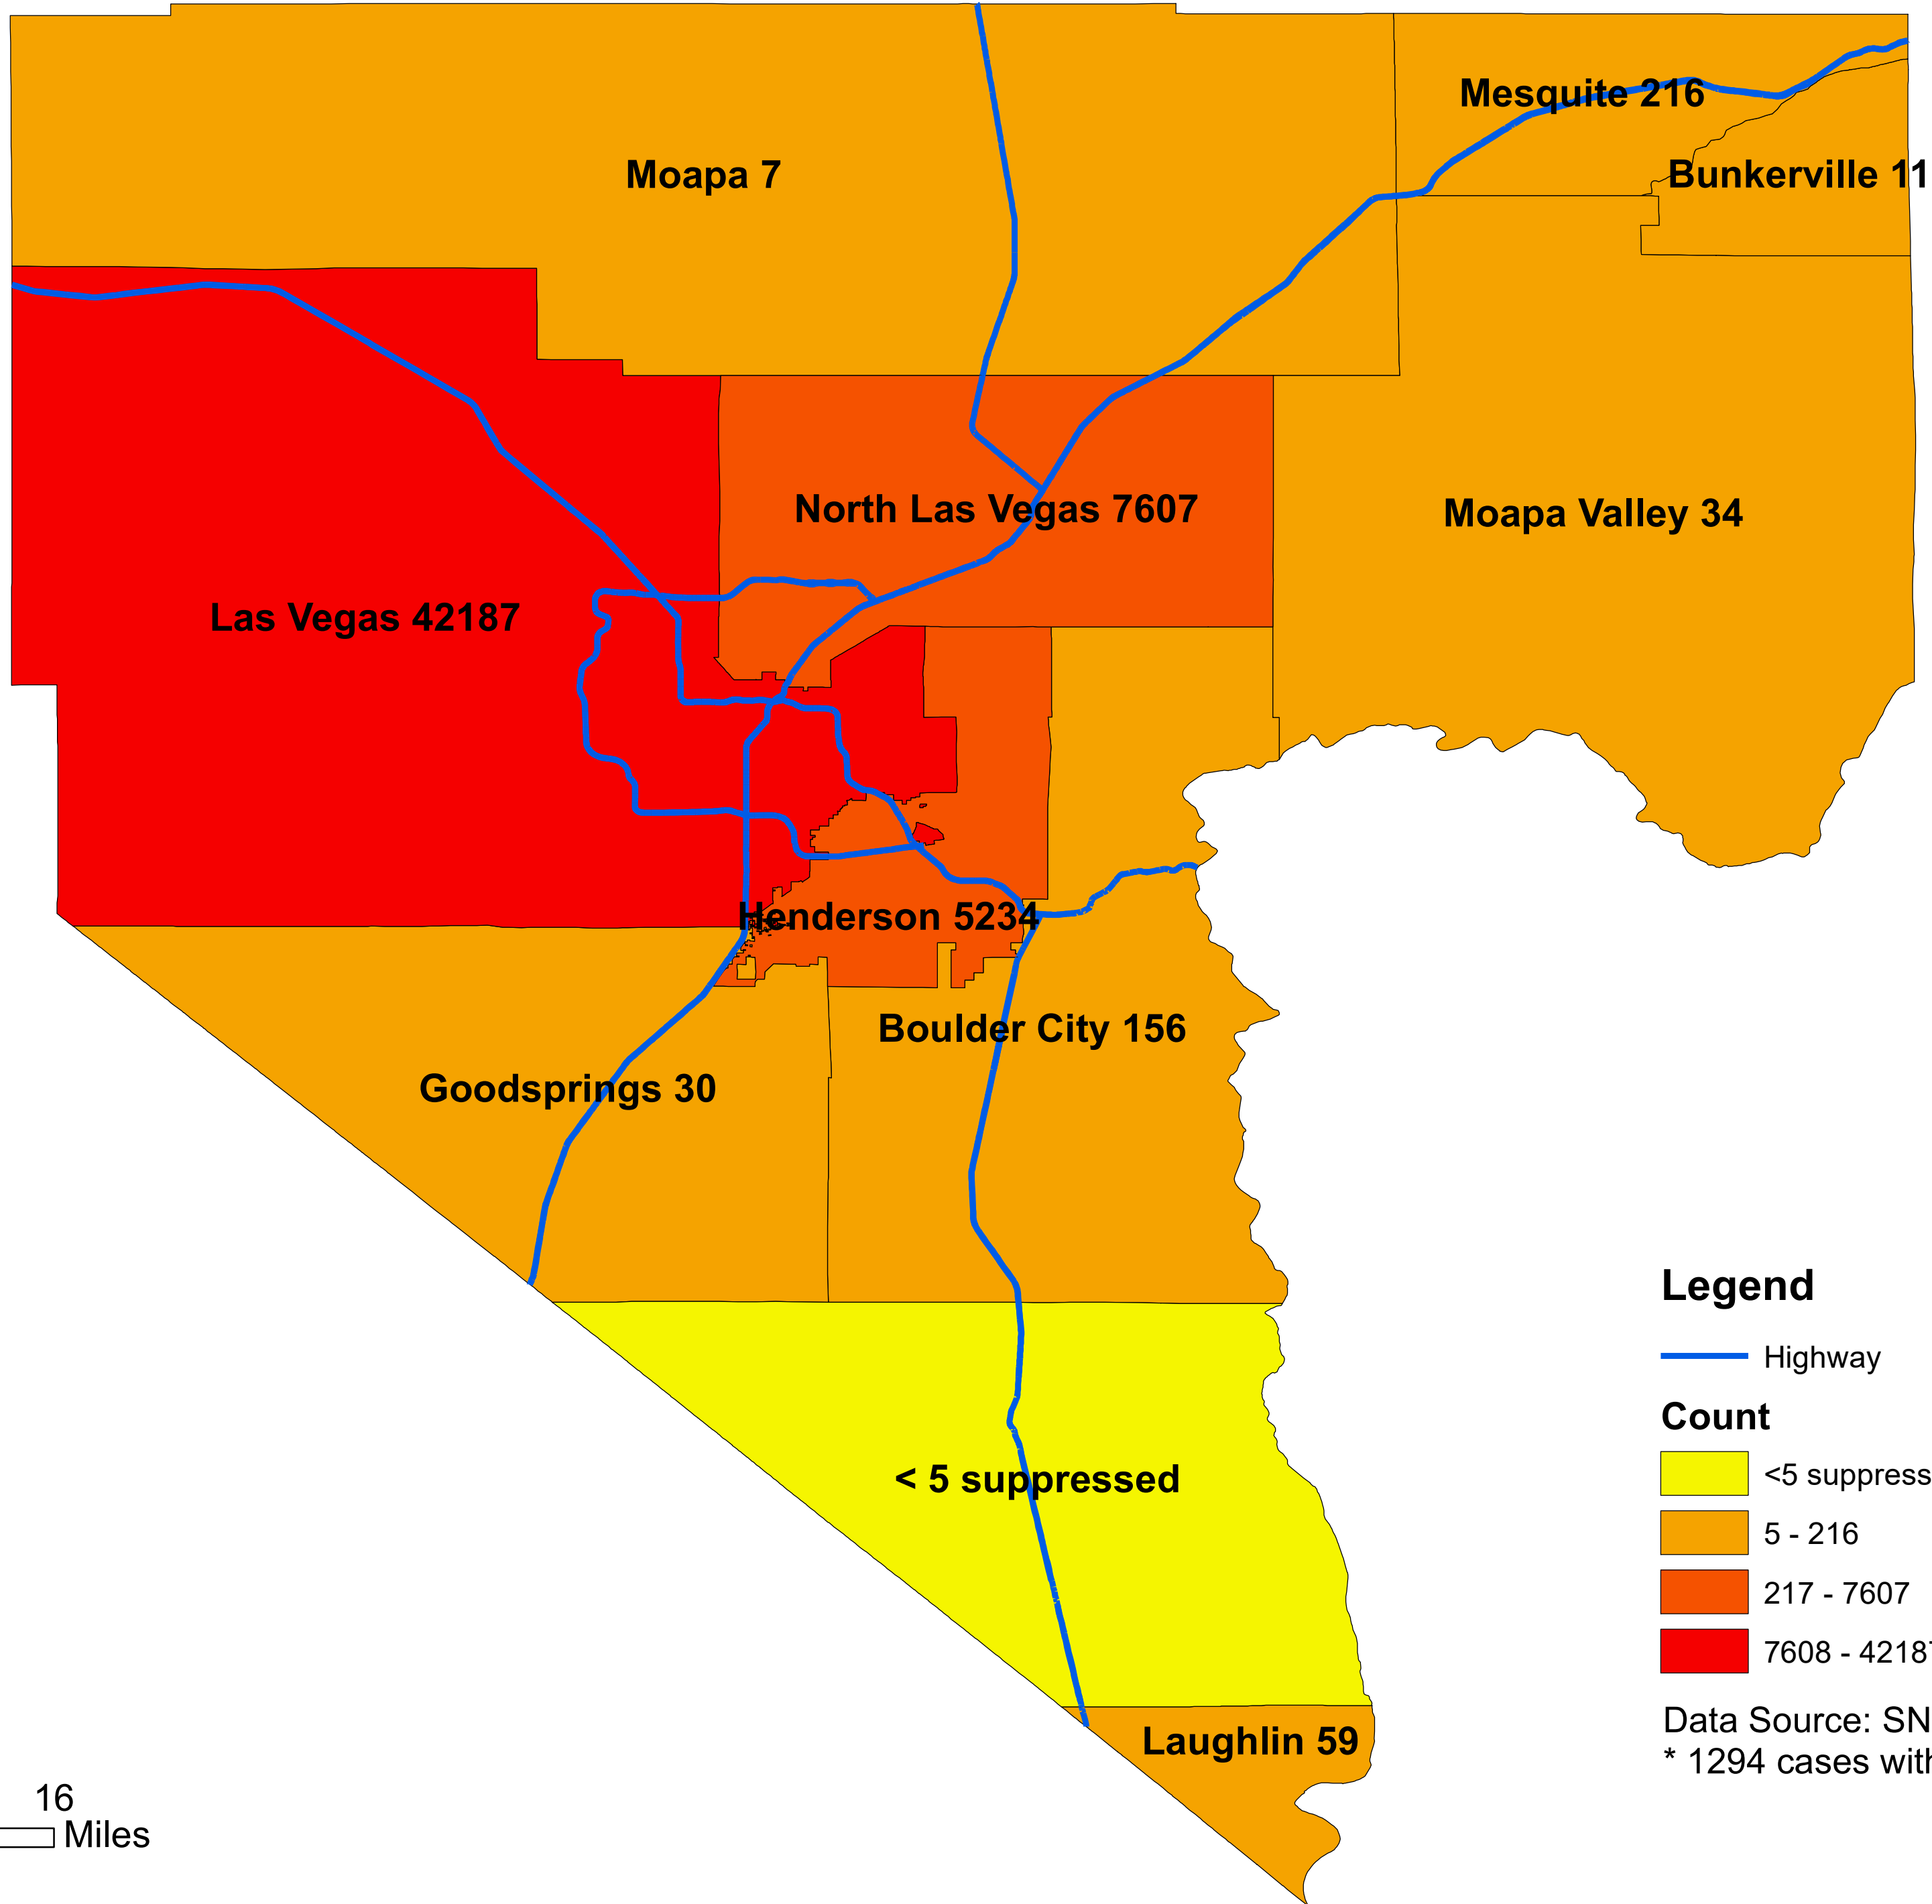

# Number of COVID-19 cases by city in Clark county (08.25.2020)

## Legend

— Highway

### Count

<5 suppressed

5 - 216

217 - 7607

7608 - 42187

Data Source: SNHD

\* 1294 cases without city information

0 4 8 16  
Miles