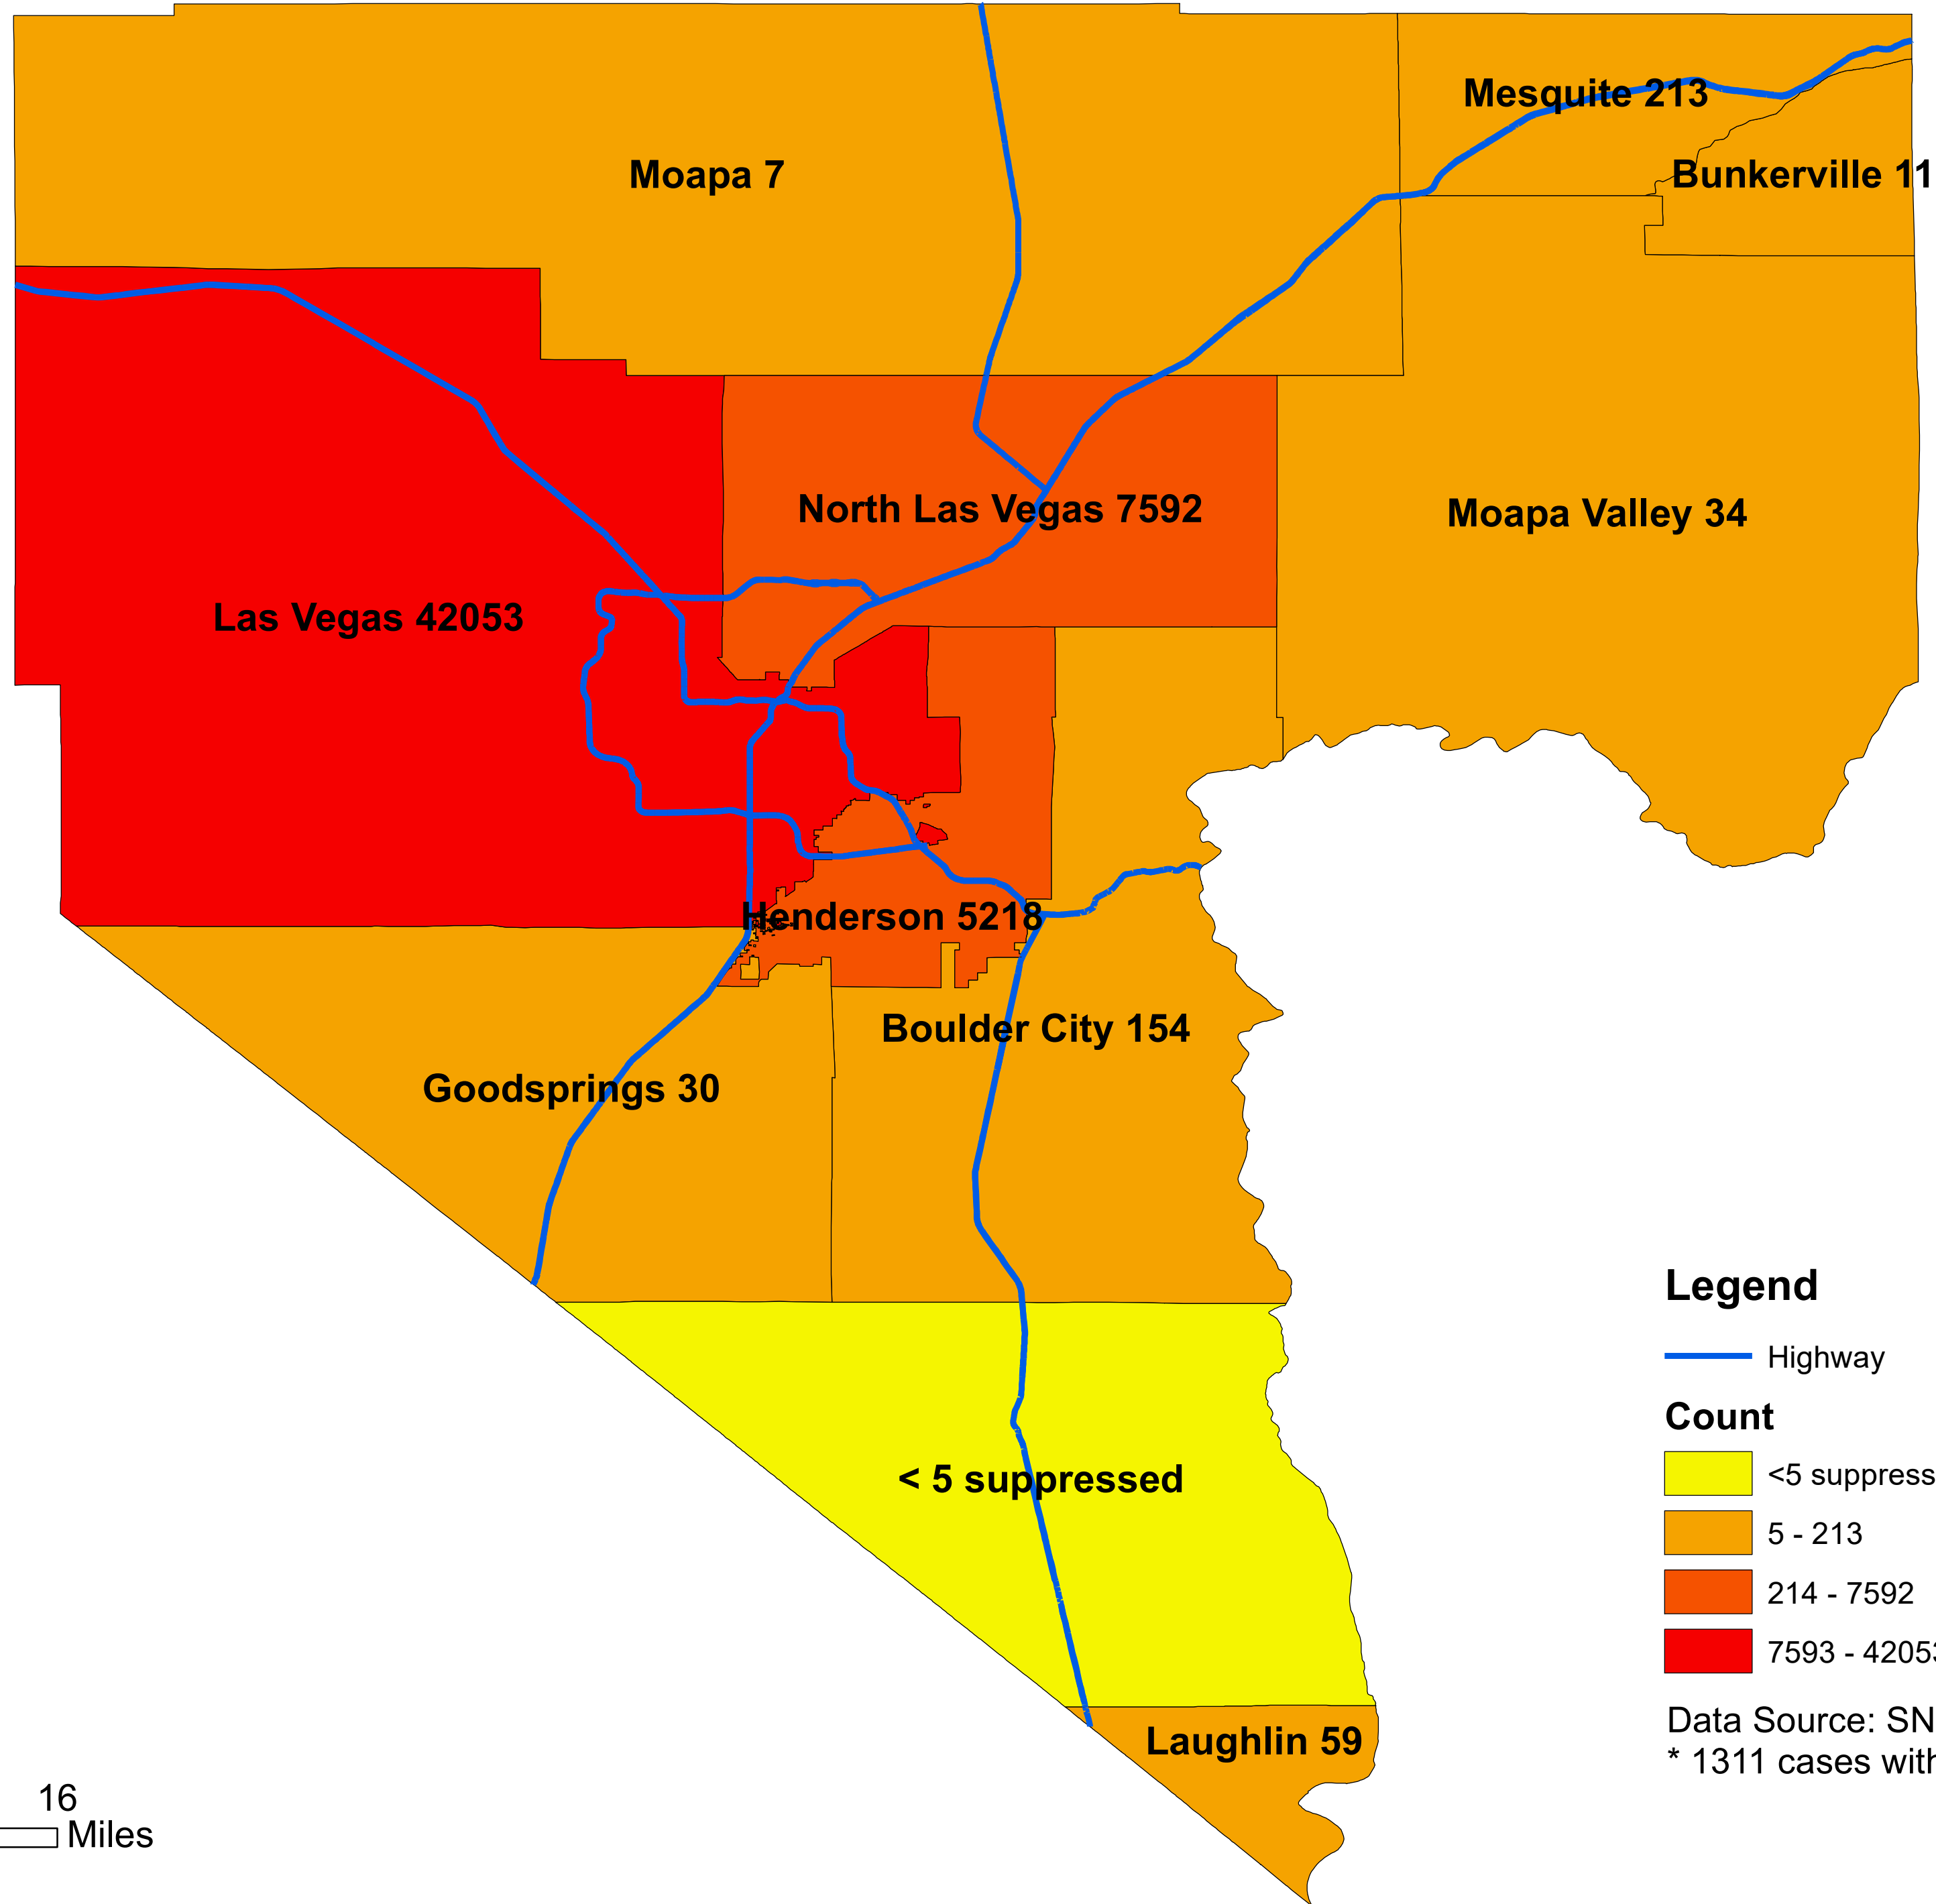

Number of COVID-19 cases by city in Clark county (08.24.2020)

Legend

— Highway

Count

<5 suppressed

5 - 213

214 - 7592

7593 - 42053

Data Source: SNHD

* 1311 cases without city information

0 4 8 16 Miles