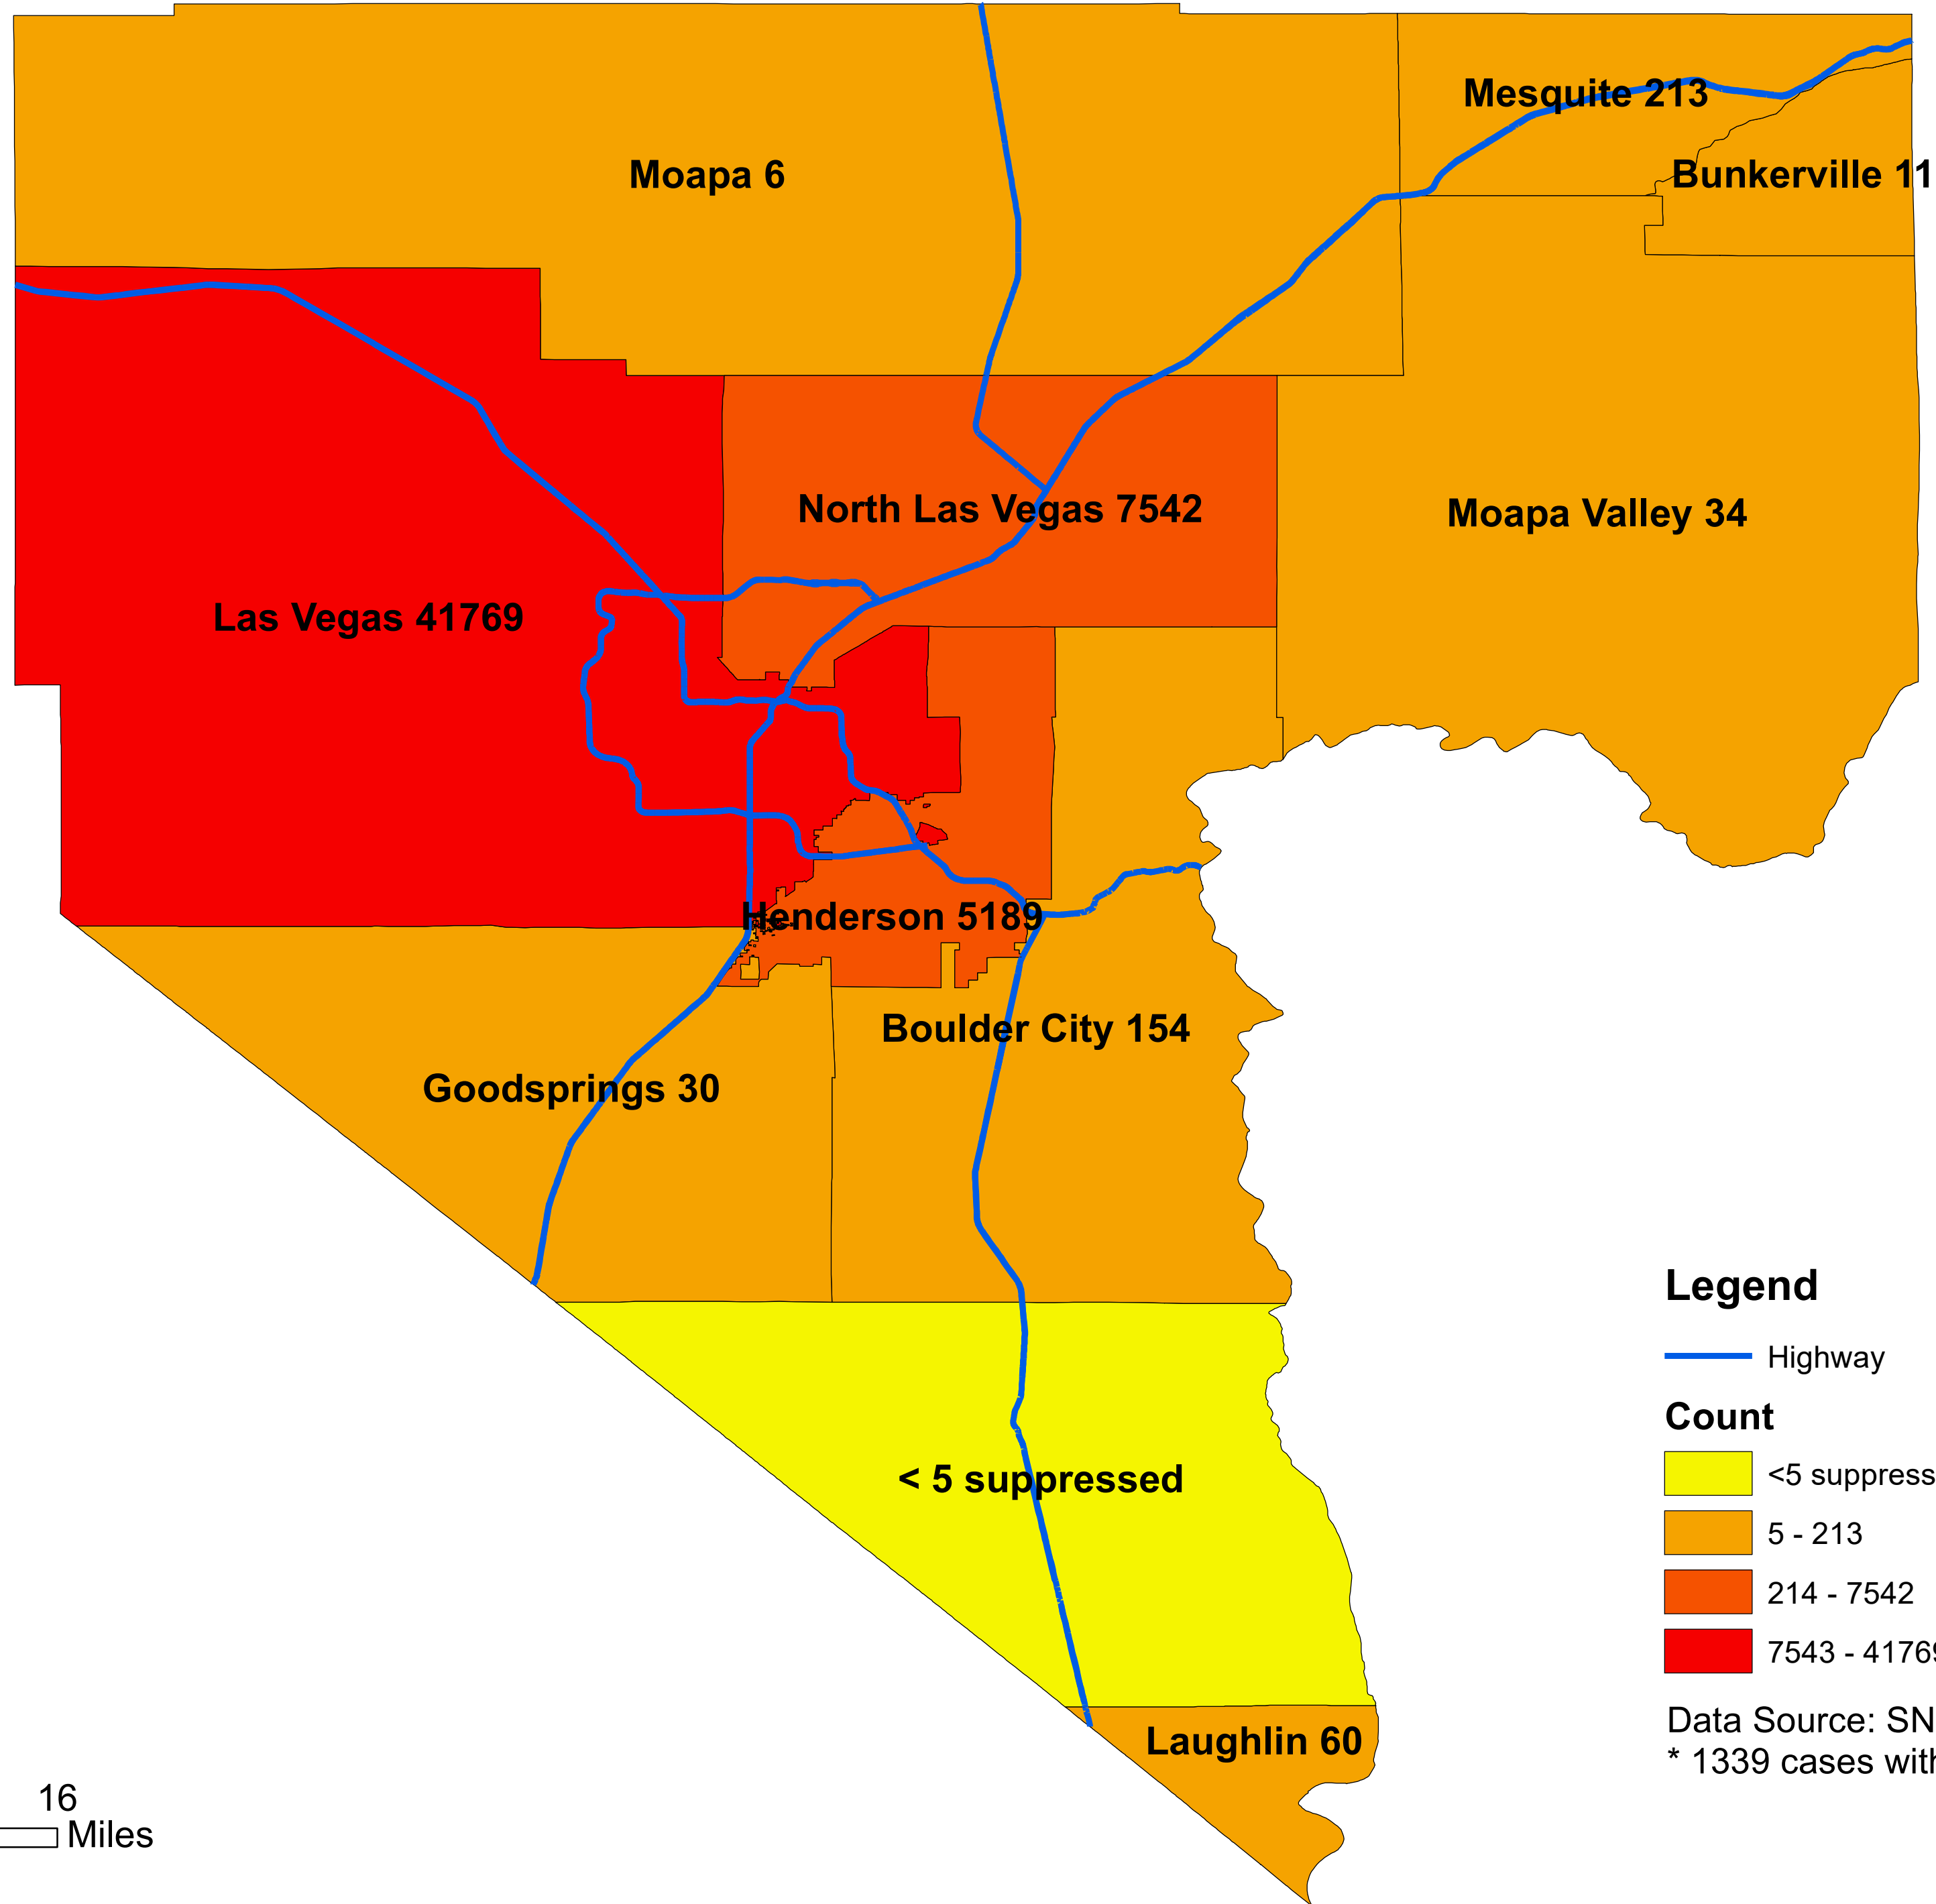

# Number of COVID-19 cases by city in Clark county (08.23.2020)

## Legend

— Highway

### Count

Yellow box: <5 suppressed

Light orange box: 5 - 213

Dark orange box: 214 - 7542

Red box: 7543 - 41769

Data Source: SNHD

\* 1339 cases without city information

0 4 8 16 Miles