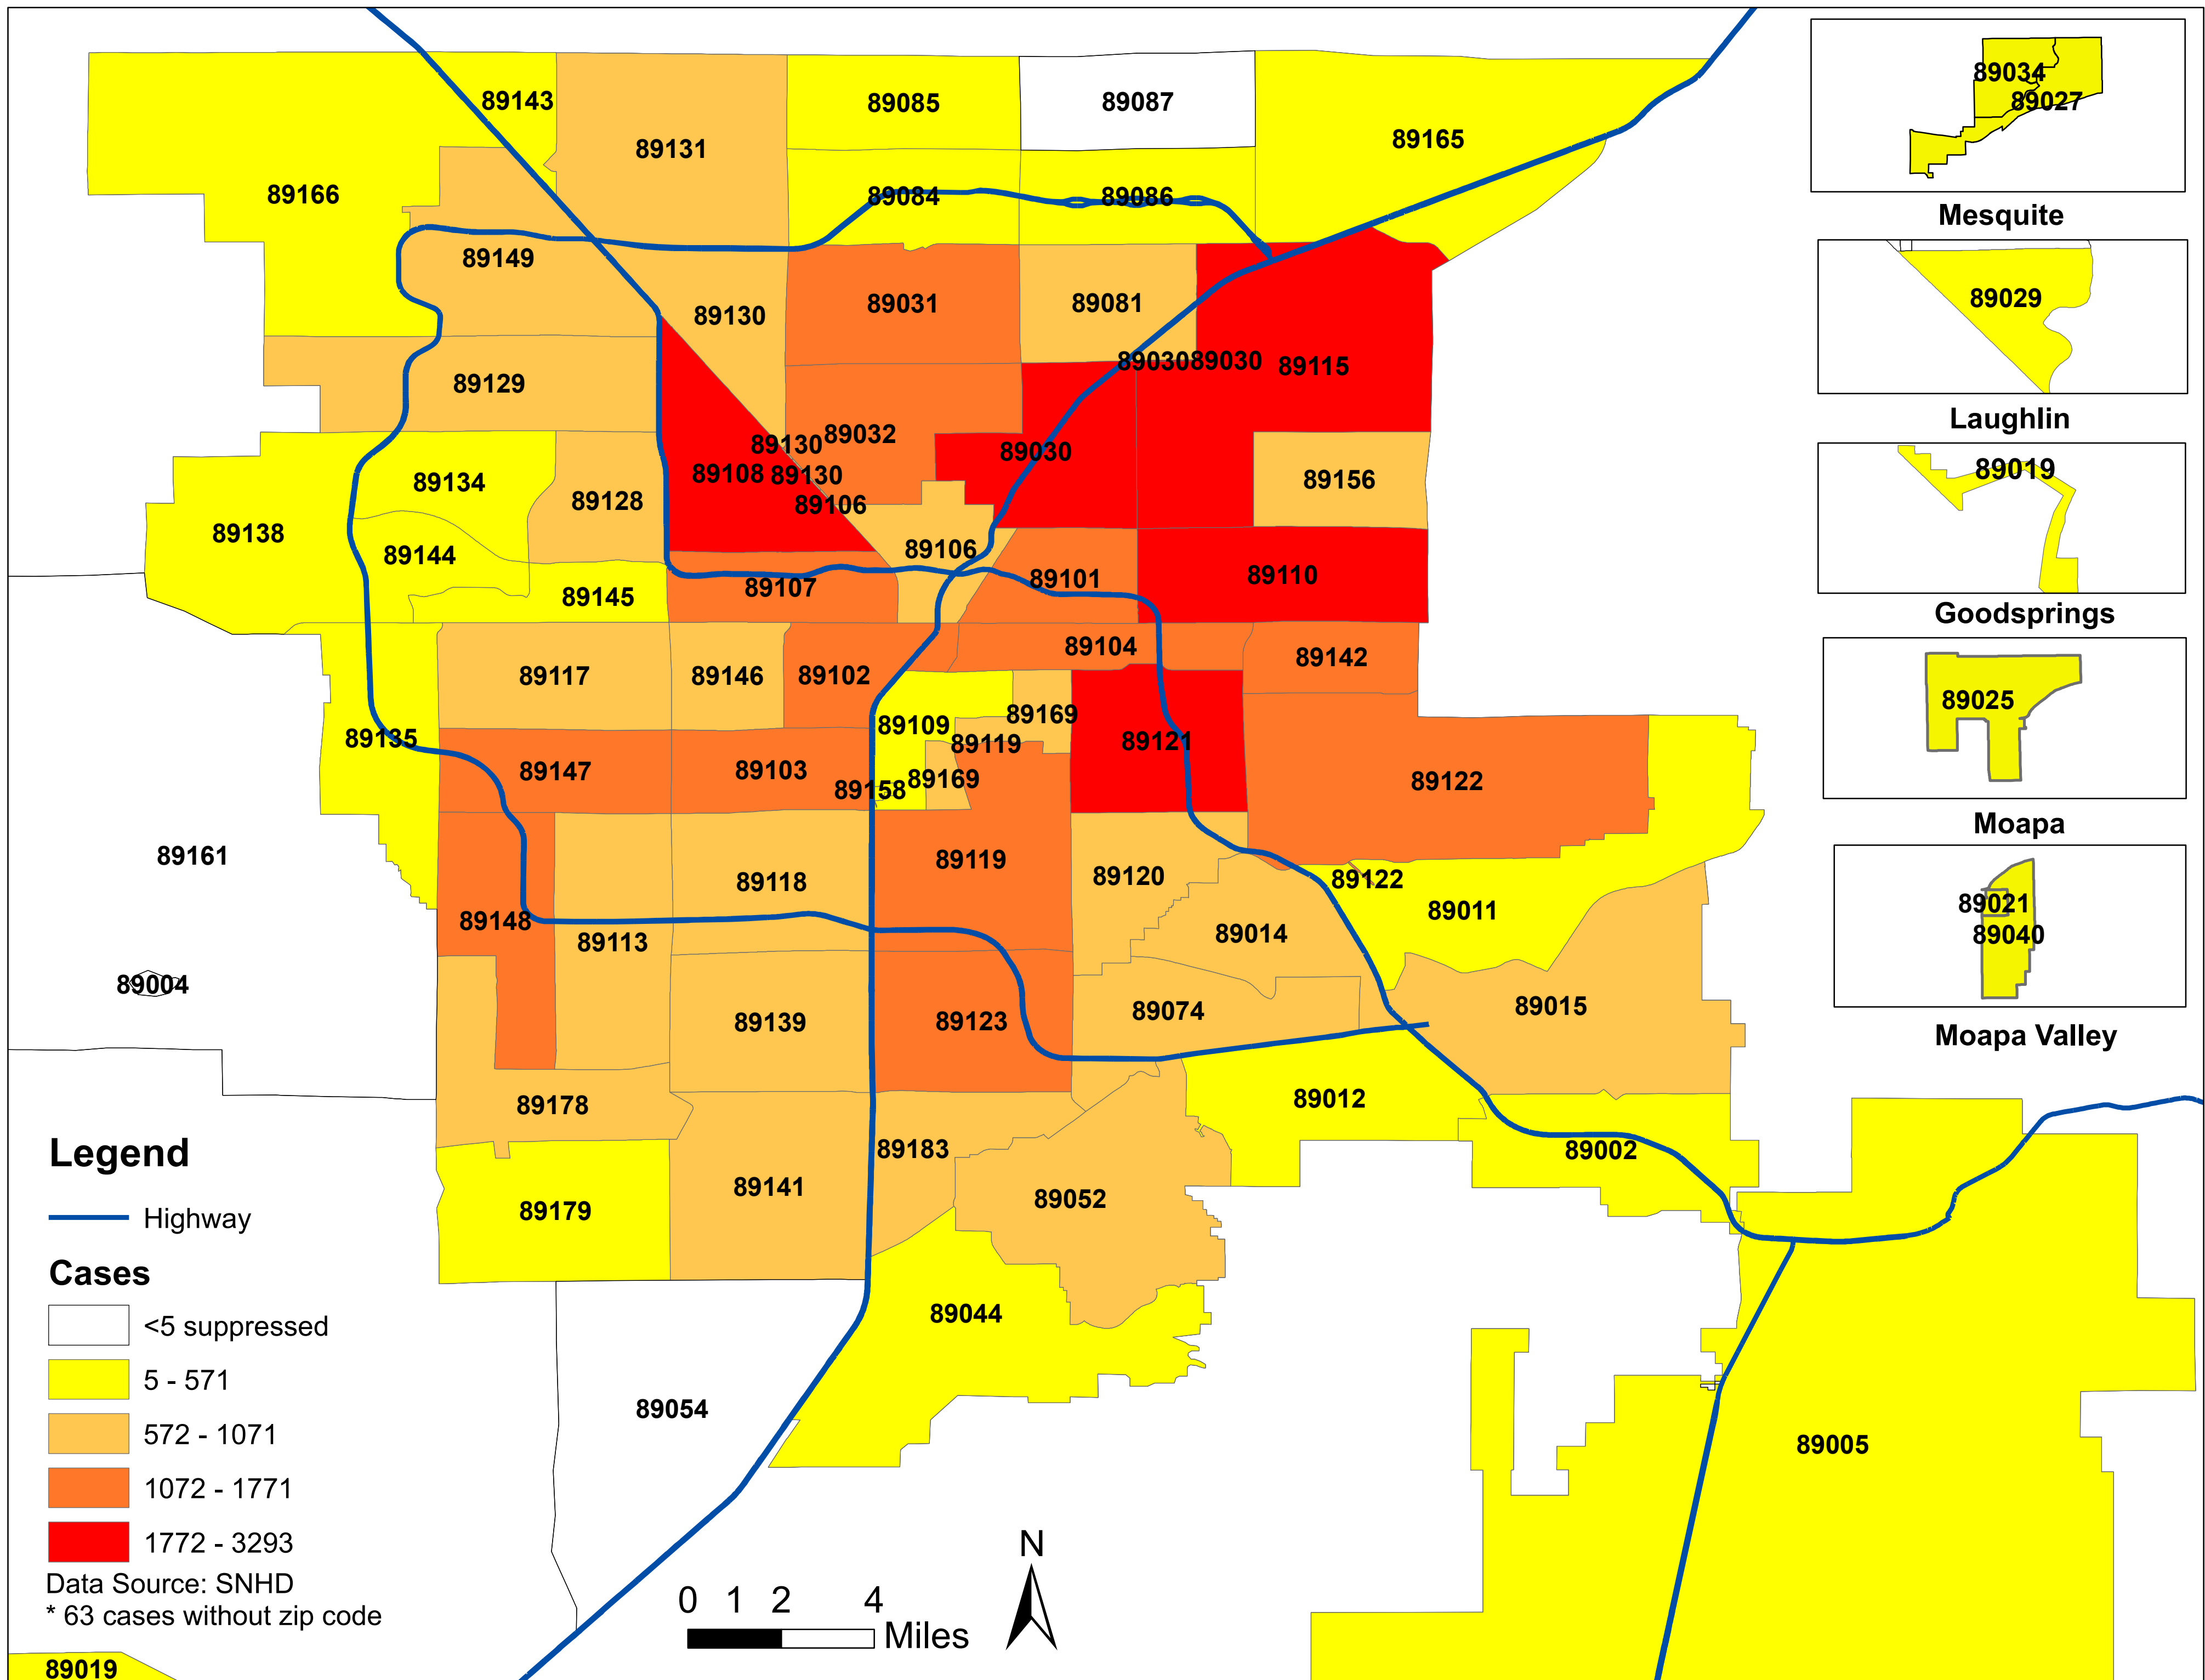

Number of COVID-19 cases by zip code in Clark county (08.22.2020)

Mesquite

Laughlin

Goodsprings

Moapa

Moapa Valley

89019