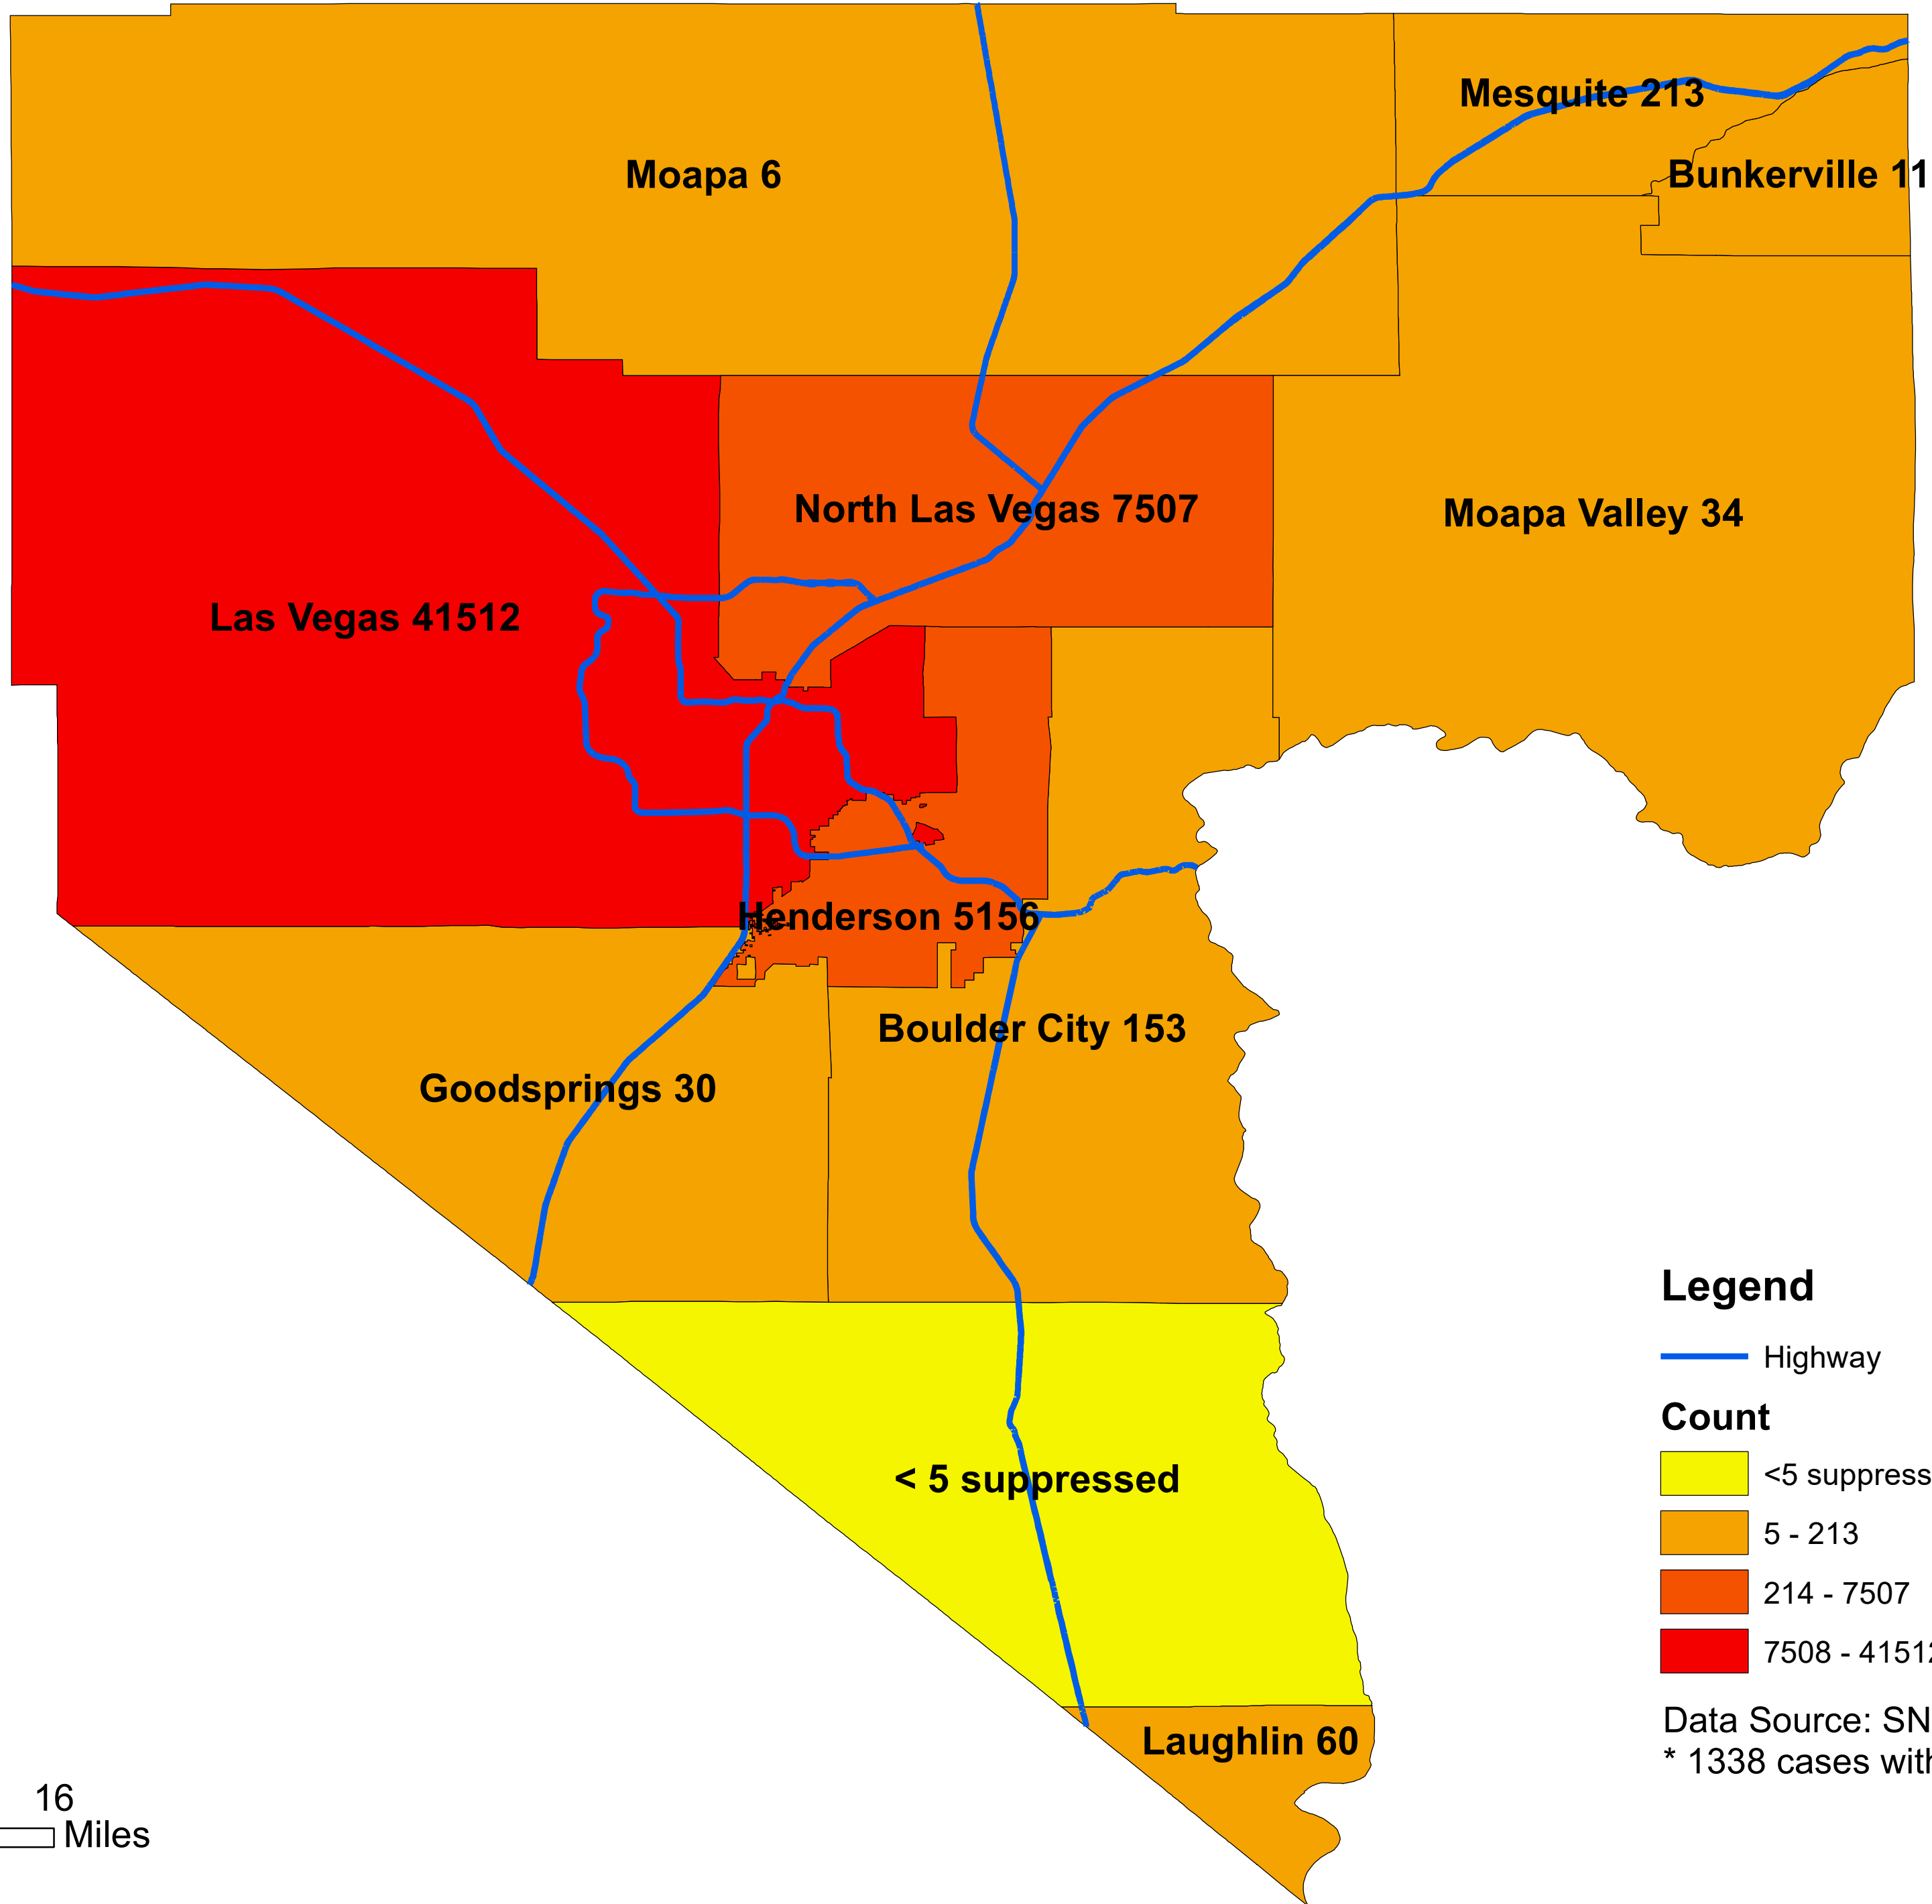

# Number of COVID-19 cases by city in Clark county (08.22.2020)

## Legend

— Highway

### Count

Yellow: <5 suppressed

Light Orange: 5 - 213

Dark Orange: 214 - 7507

Red: 7508 - 41512

Data Source: SNHD

\* 1338 cases without city information

0 4 8 16 Miles