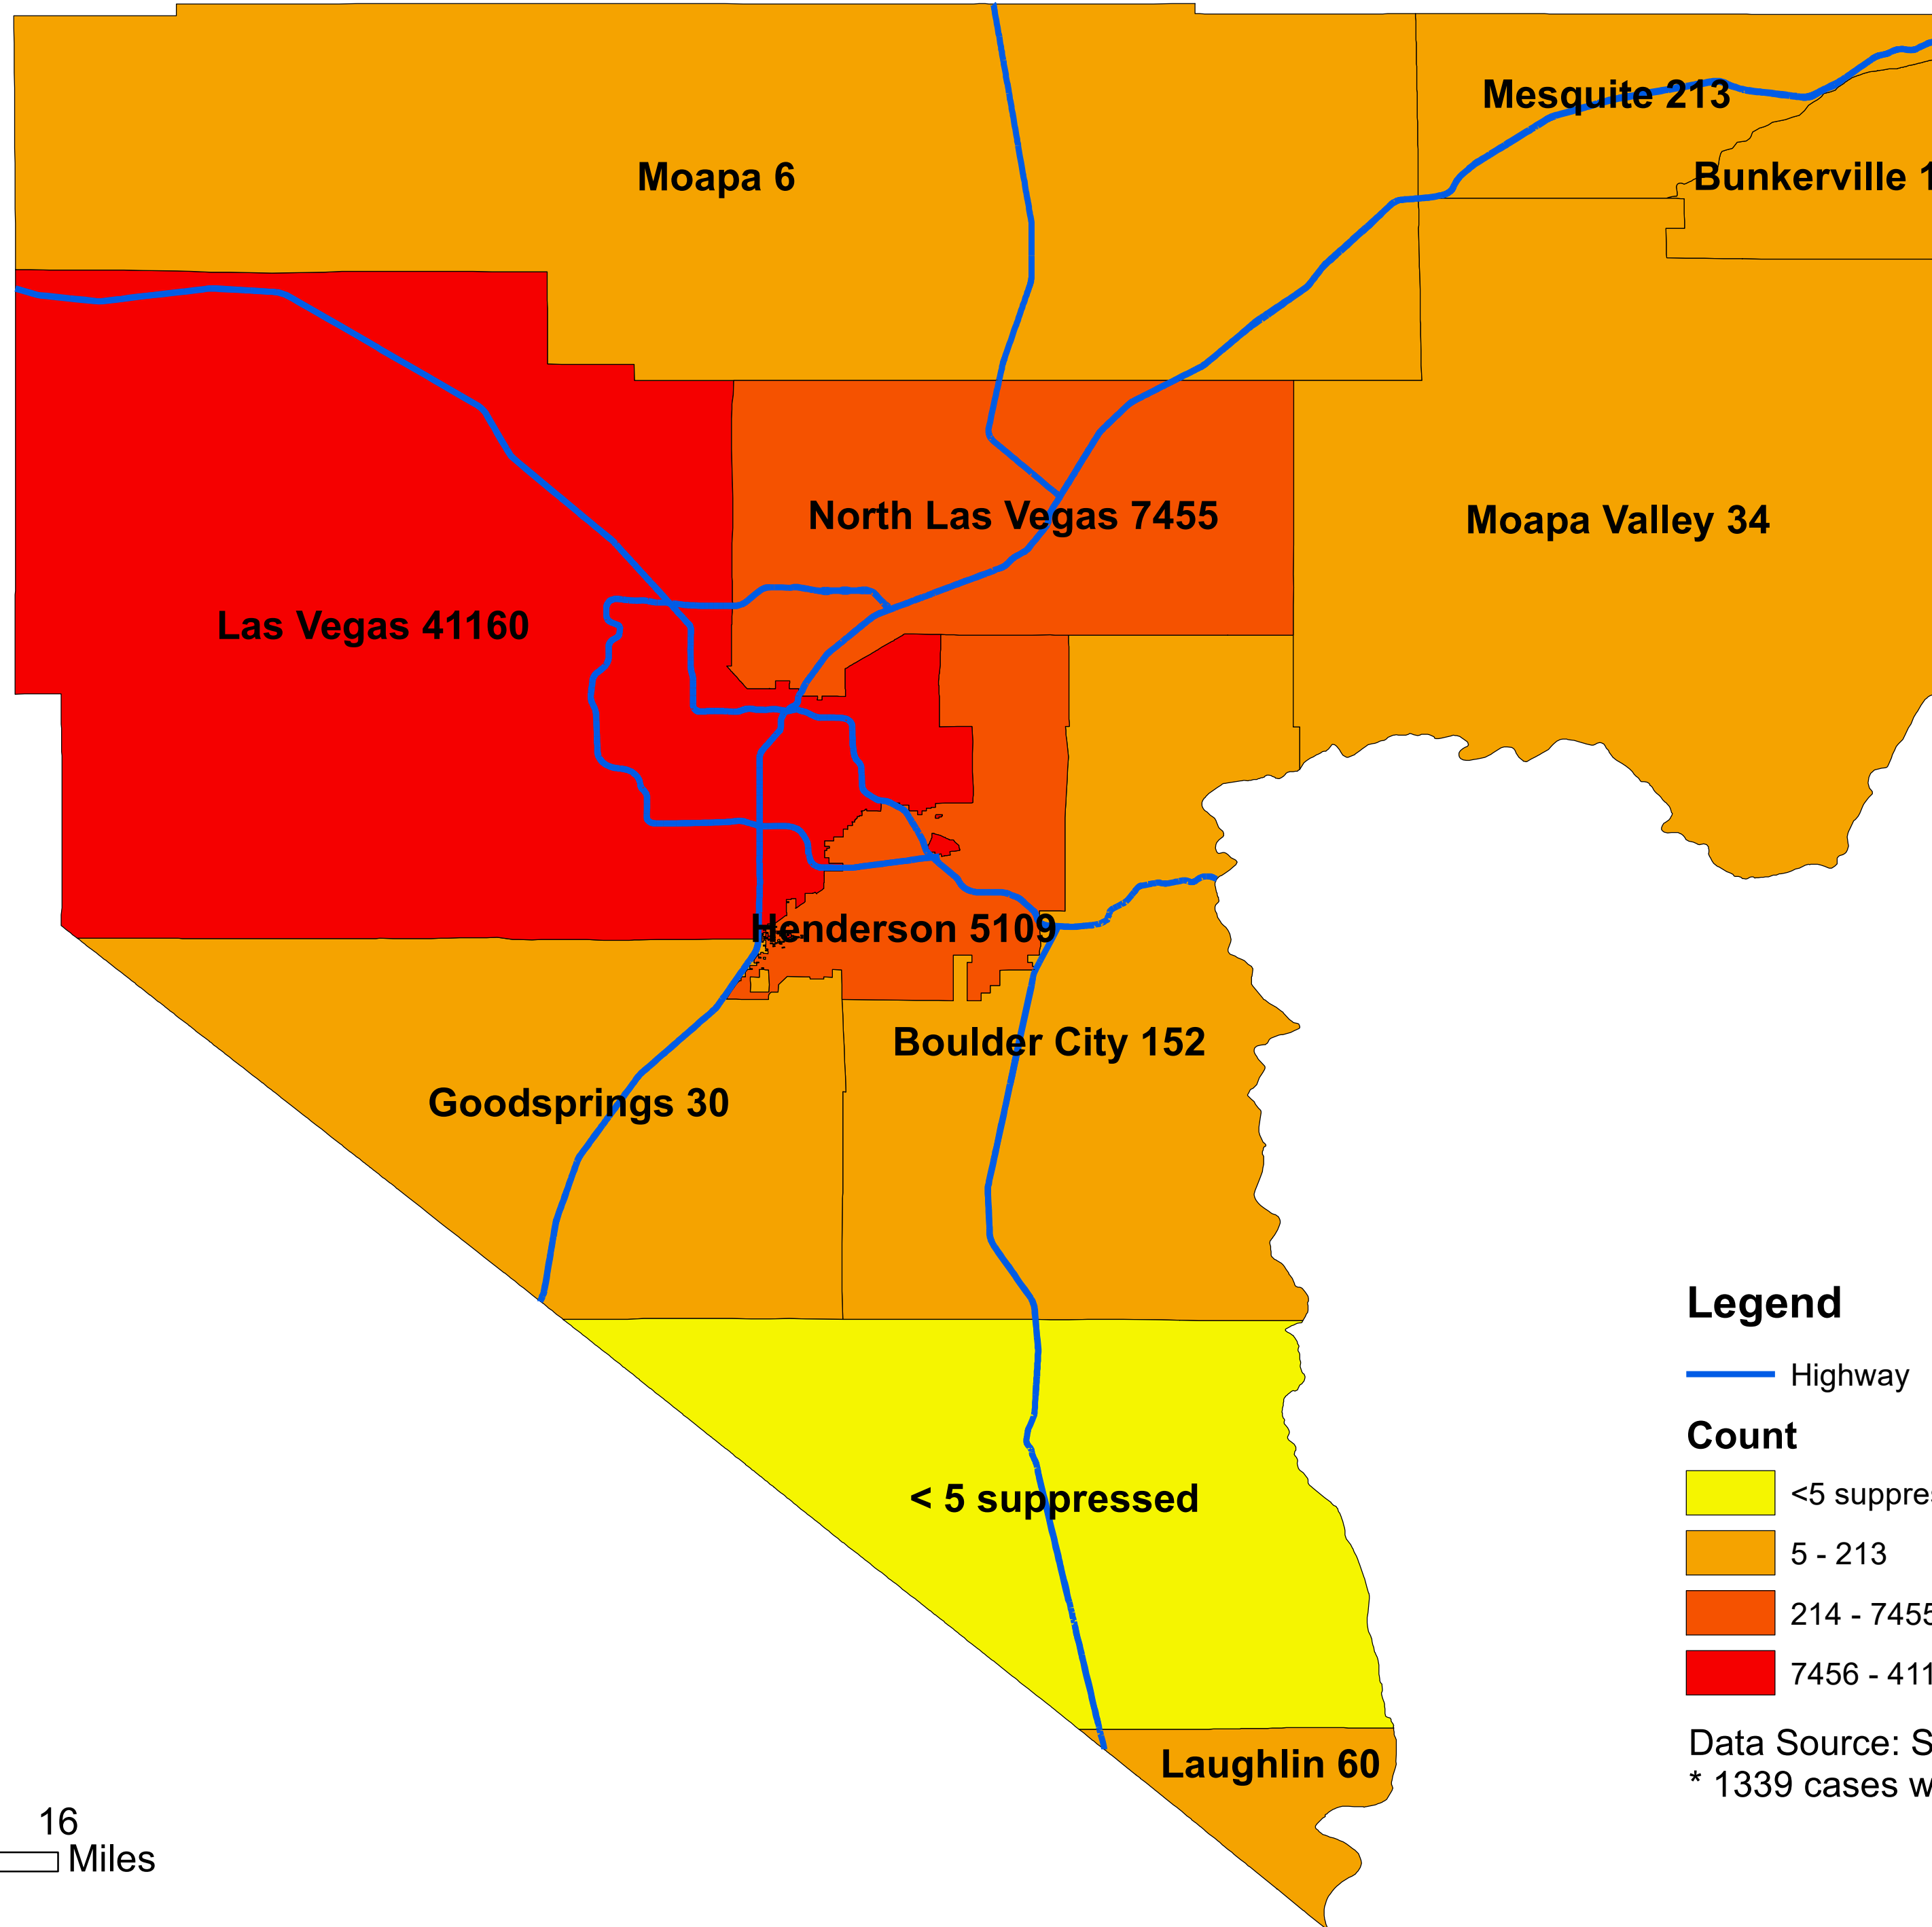

# Number of COVID-19 cases by city in Clark county (08.21.2020)

## Legend

— Highway

### Count

<5 suppressed

5 - 213

214 - 7455

7456 - 41160

Data Source: SNHD

\* 1339 cases without city information

0 4 8 16  
Miles