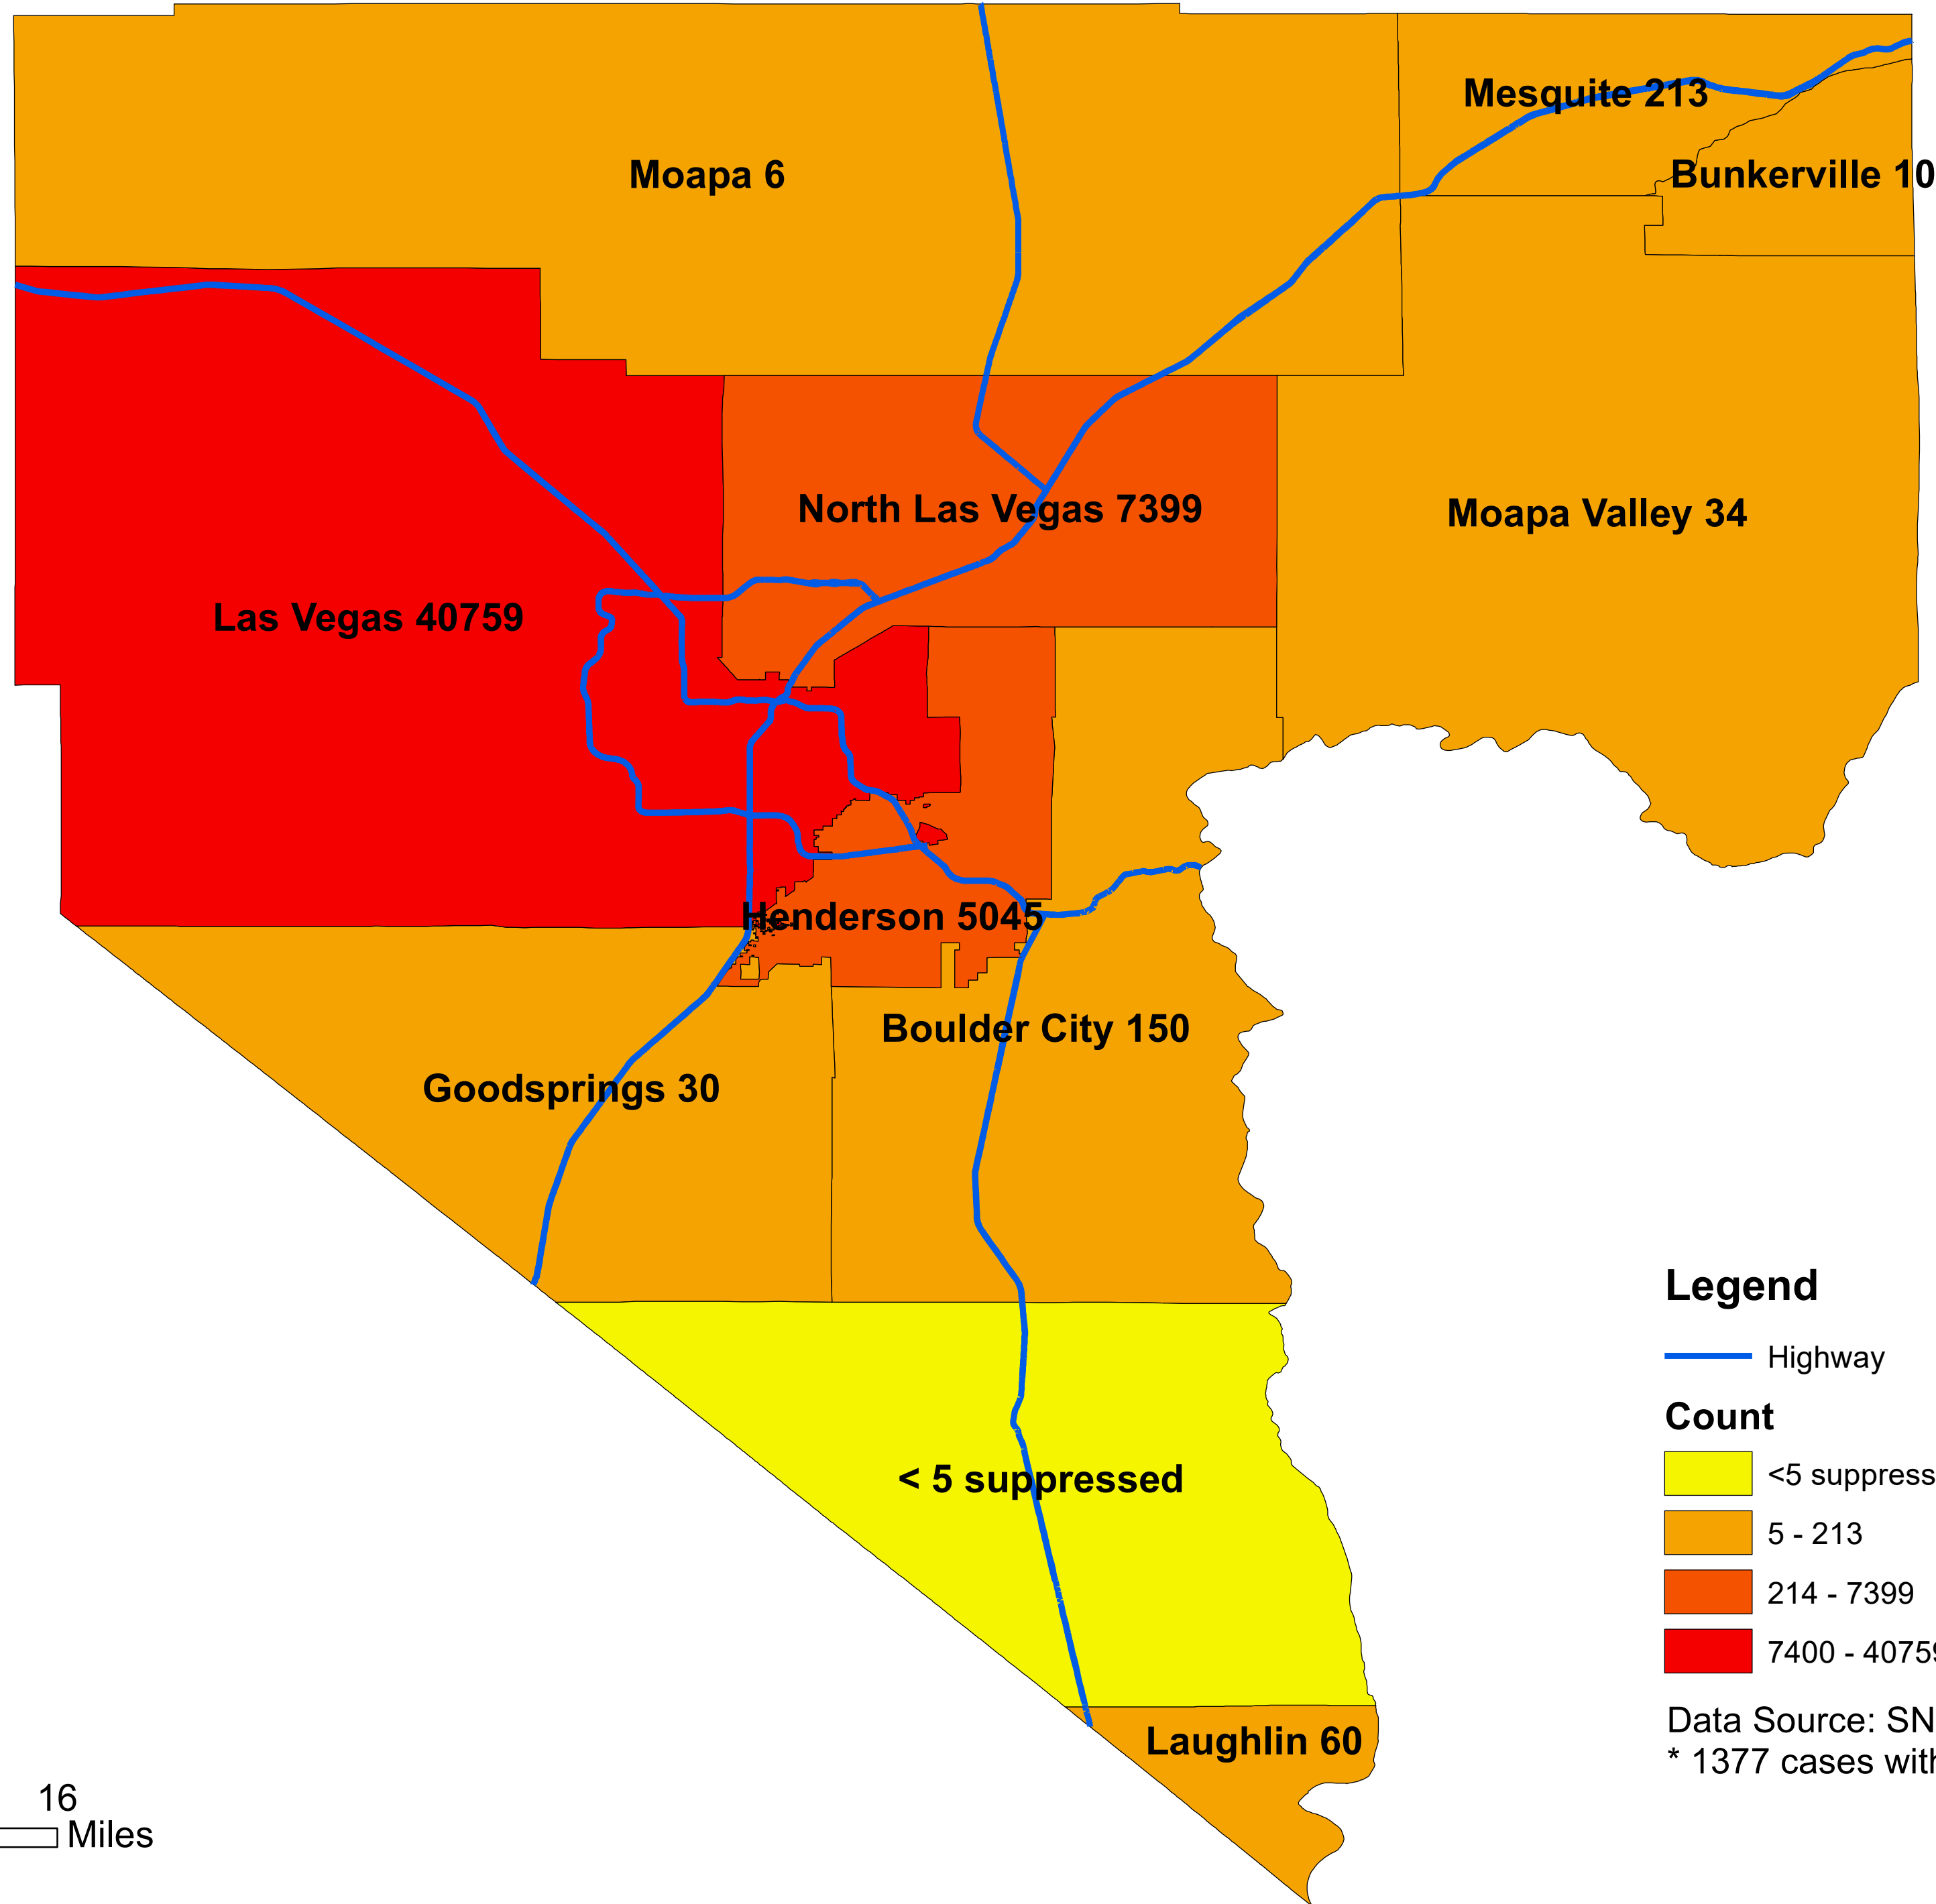

# Number of COVID-19 cases by city in Clark county (08.20.2020)

## Legend

— Highway

### Count

Yellow box: <5 suppressed

Light orange box: 5 - 213

Dark orange box: 214 - 7399

Red box: 7400 - 40759

Data Source: SNHD

\* 1377 cases without city information

0 4 8 16 Miles