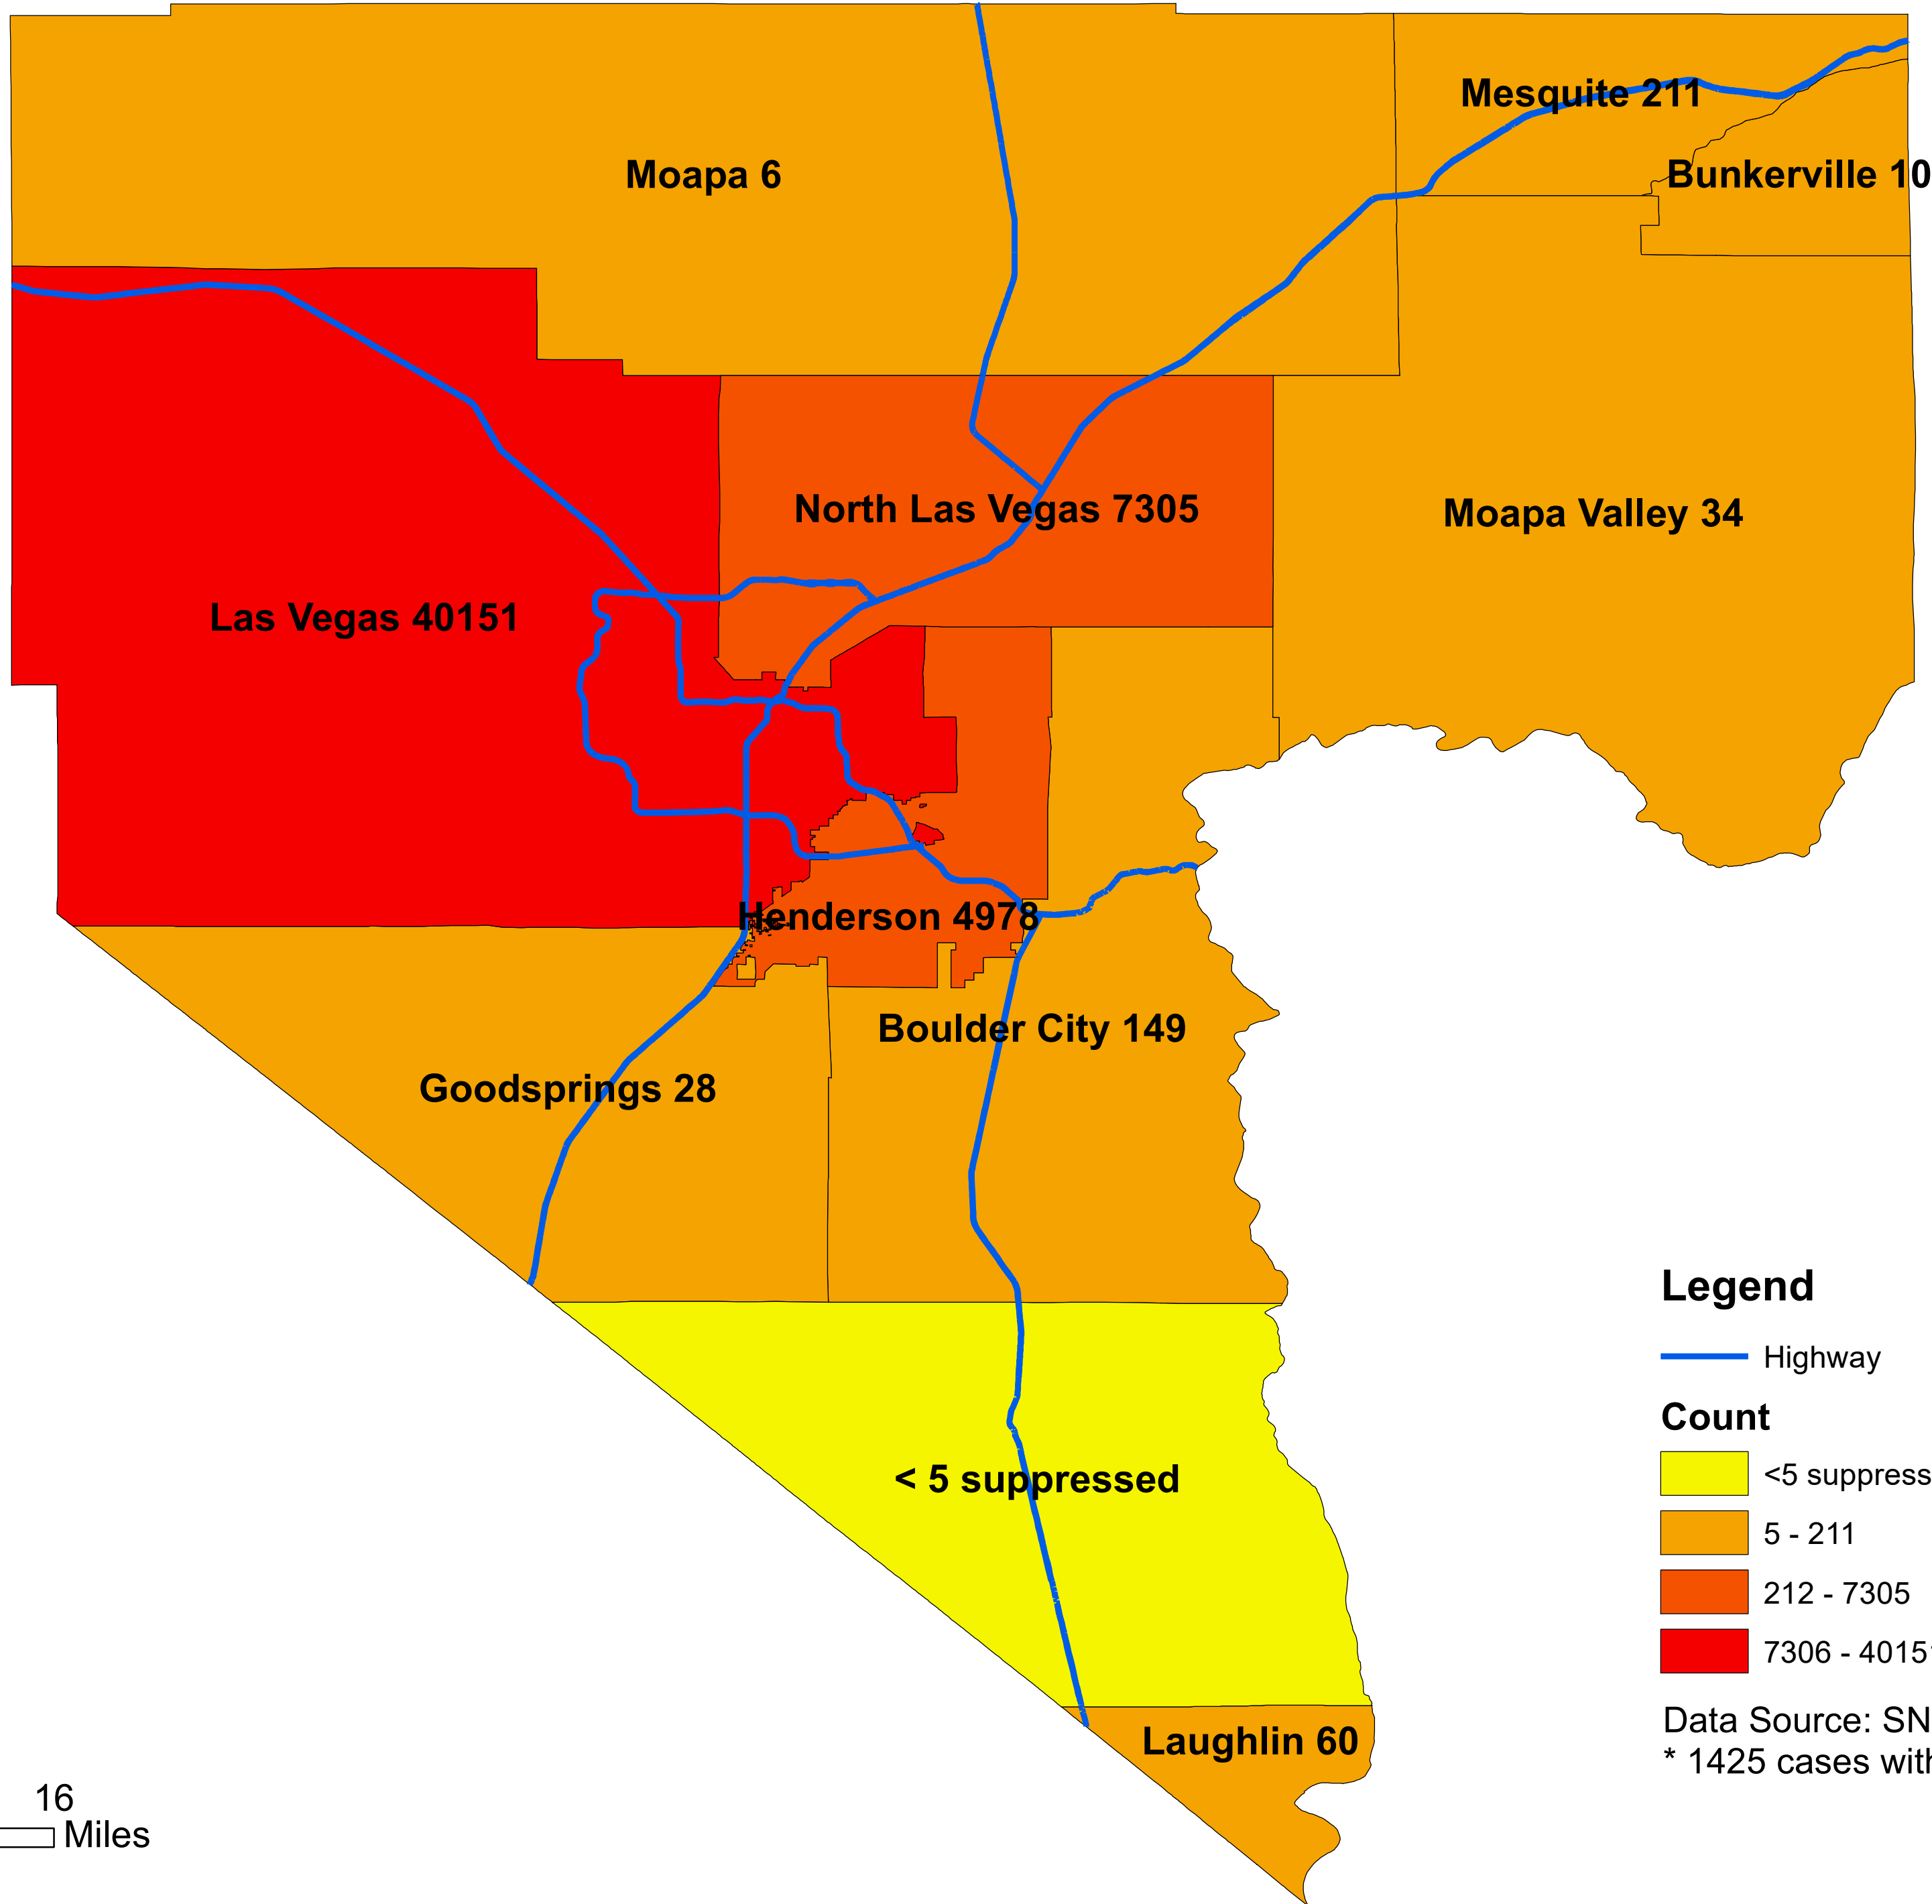

Number of COVID-19 cases by city in Clark county (08.19.2020)

Legend

— Highway

Count

<5 suppressed

5 - 211

212 - 7305

7306 - 40151

Data Source: SNHD

* 1425 cases without city information

0 4 8 16 Miles