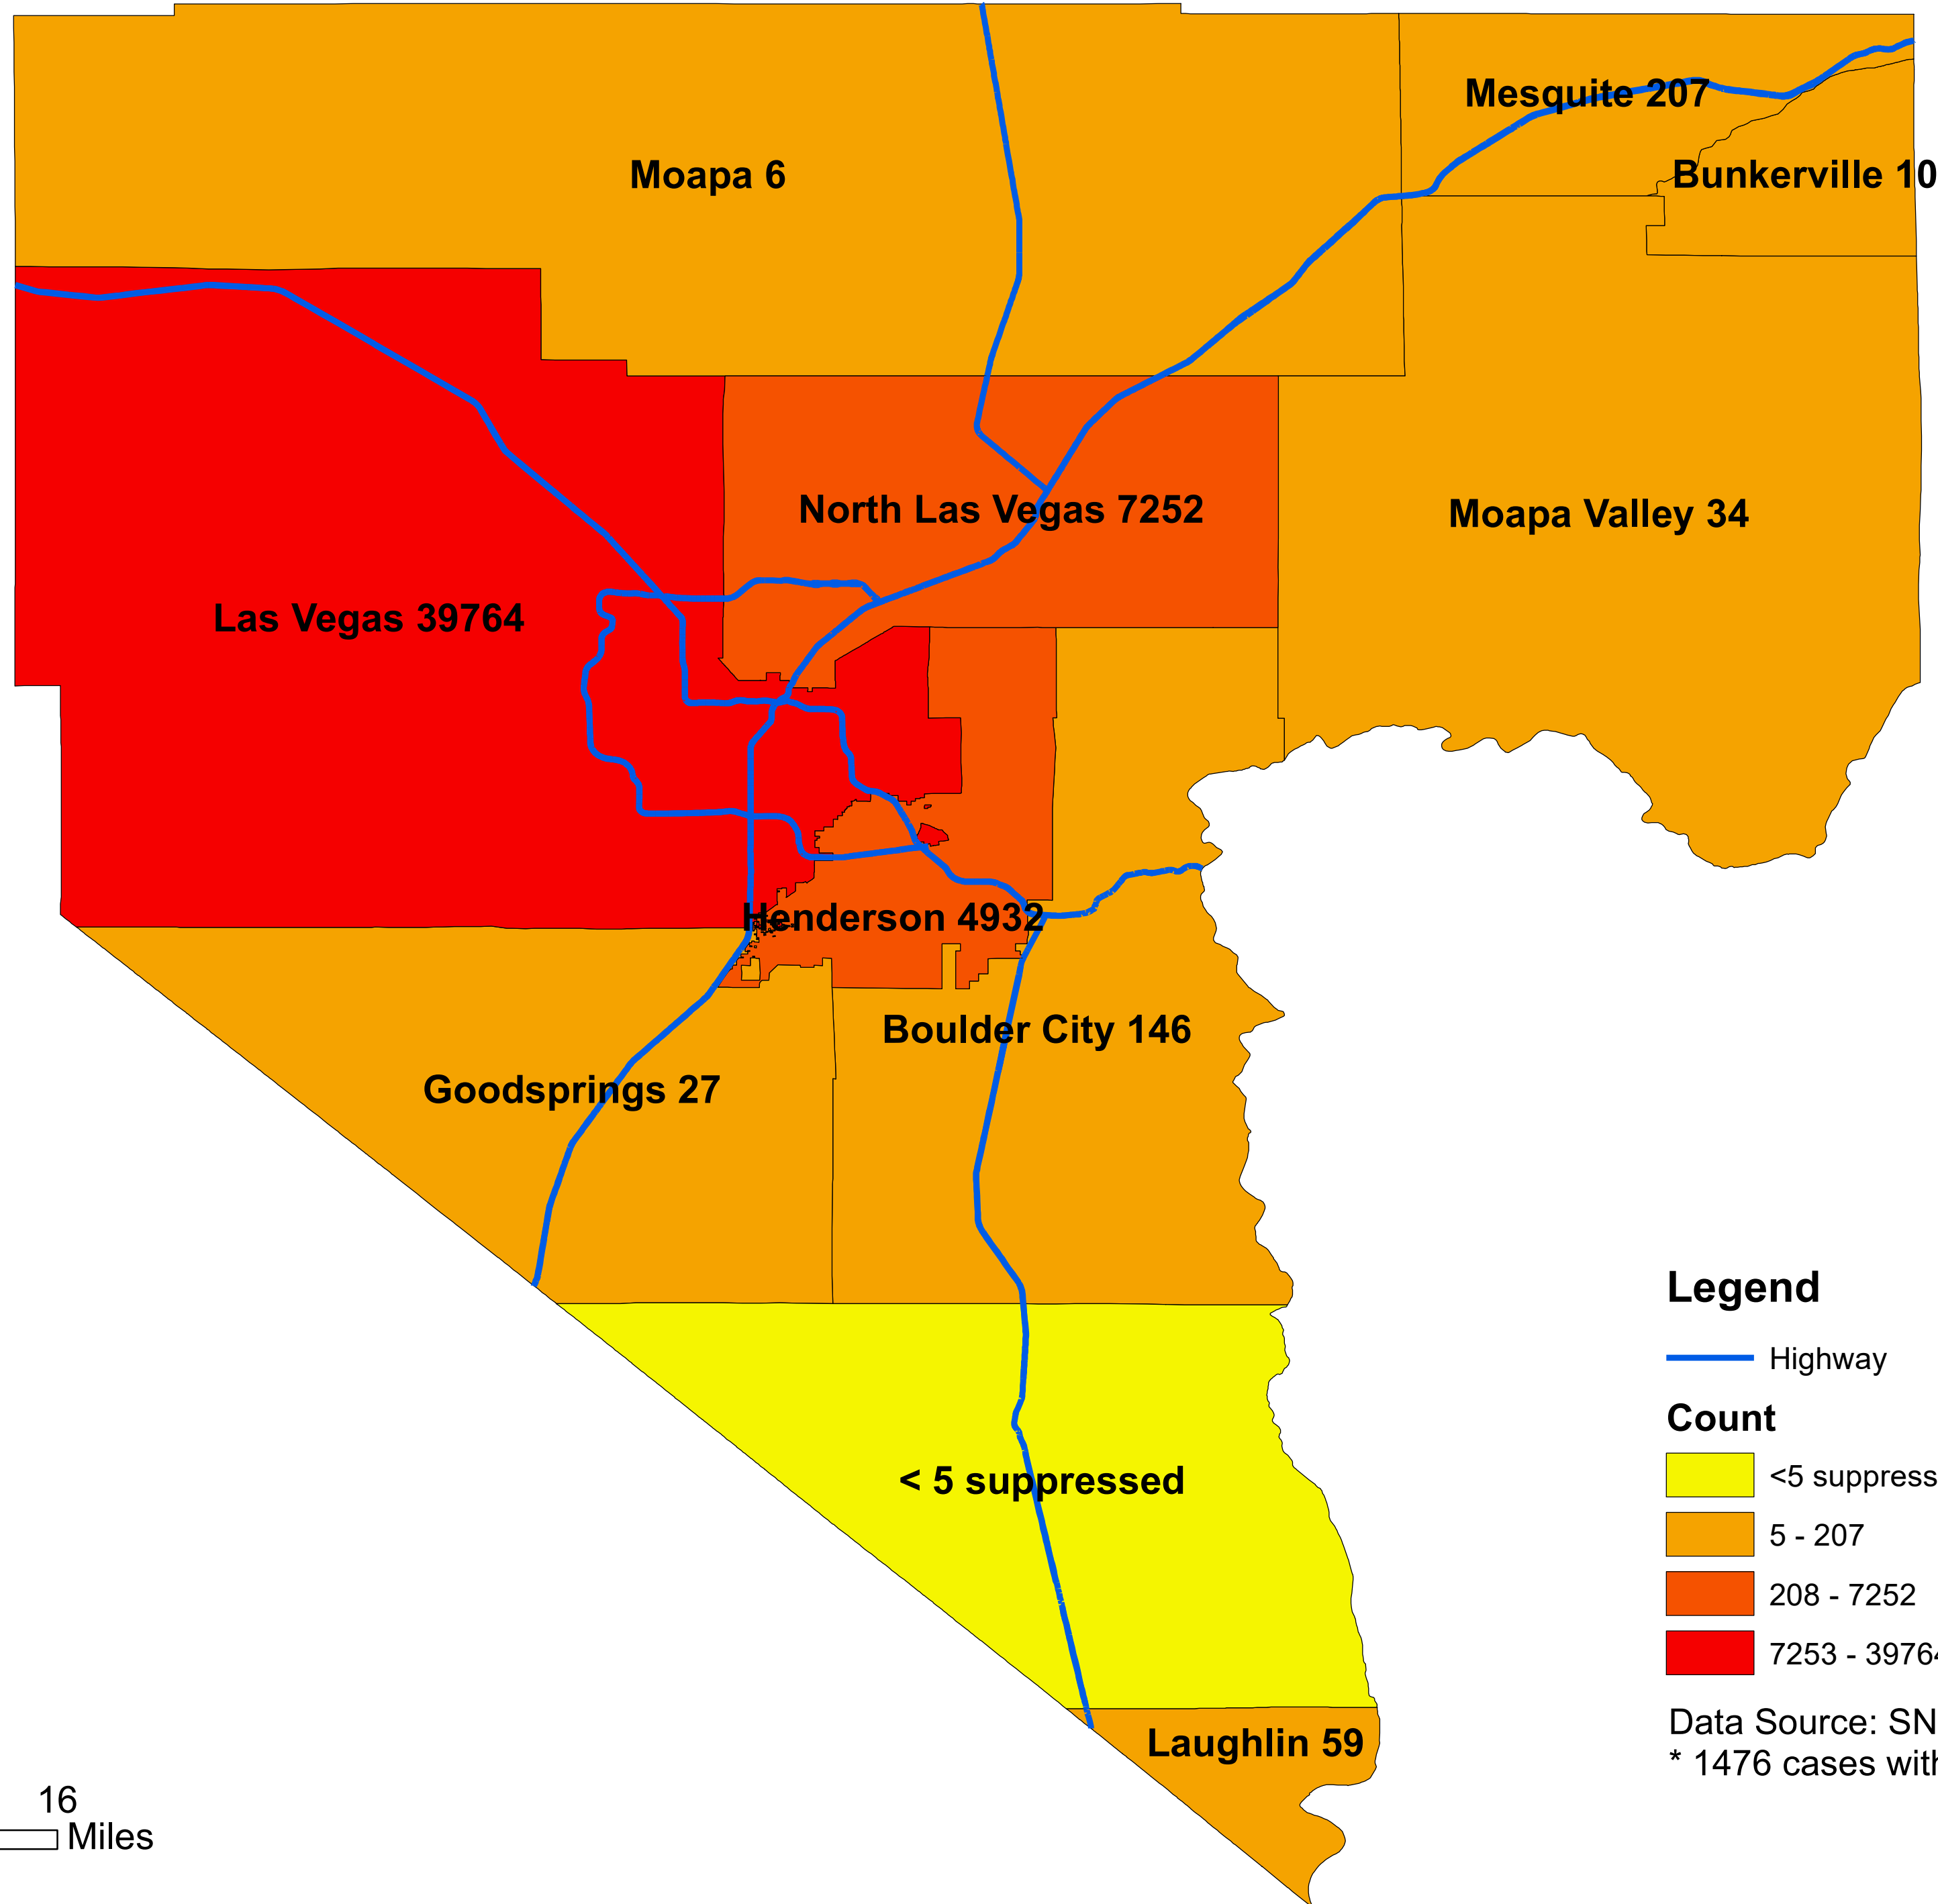

Number of COVID-19 cases by city in Clark county (08.18.2020)

Legend

— Highway

Count

<5 suppressed

5 - 207

208 - 7252

7253 - 39764

Data Source: SNHD

* 1476 cases without city information

0 4 8 16 Miles