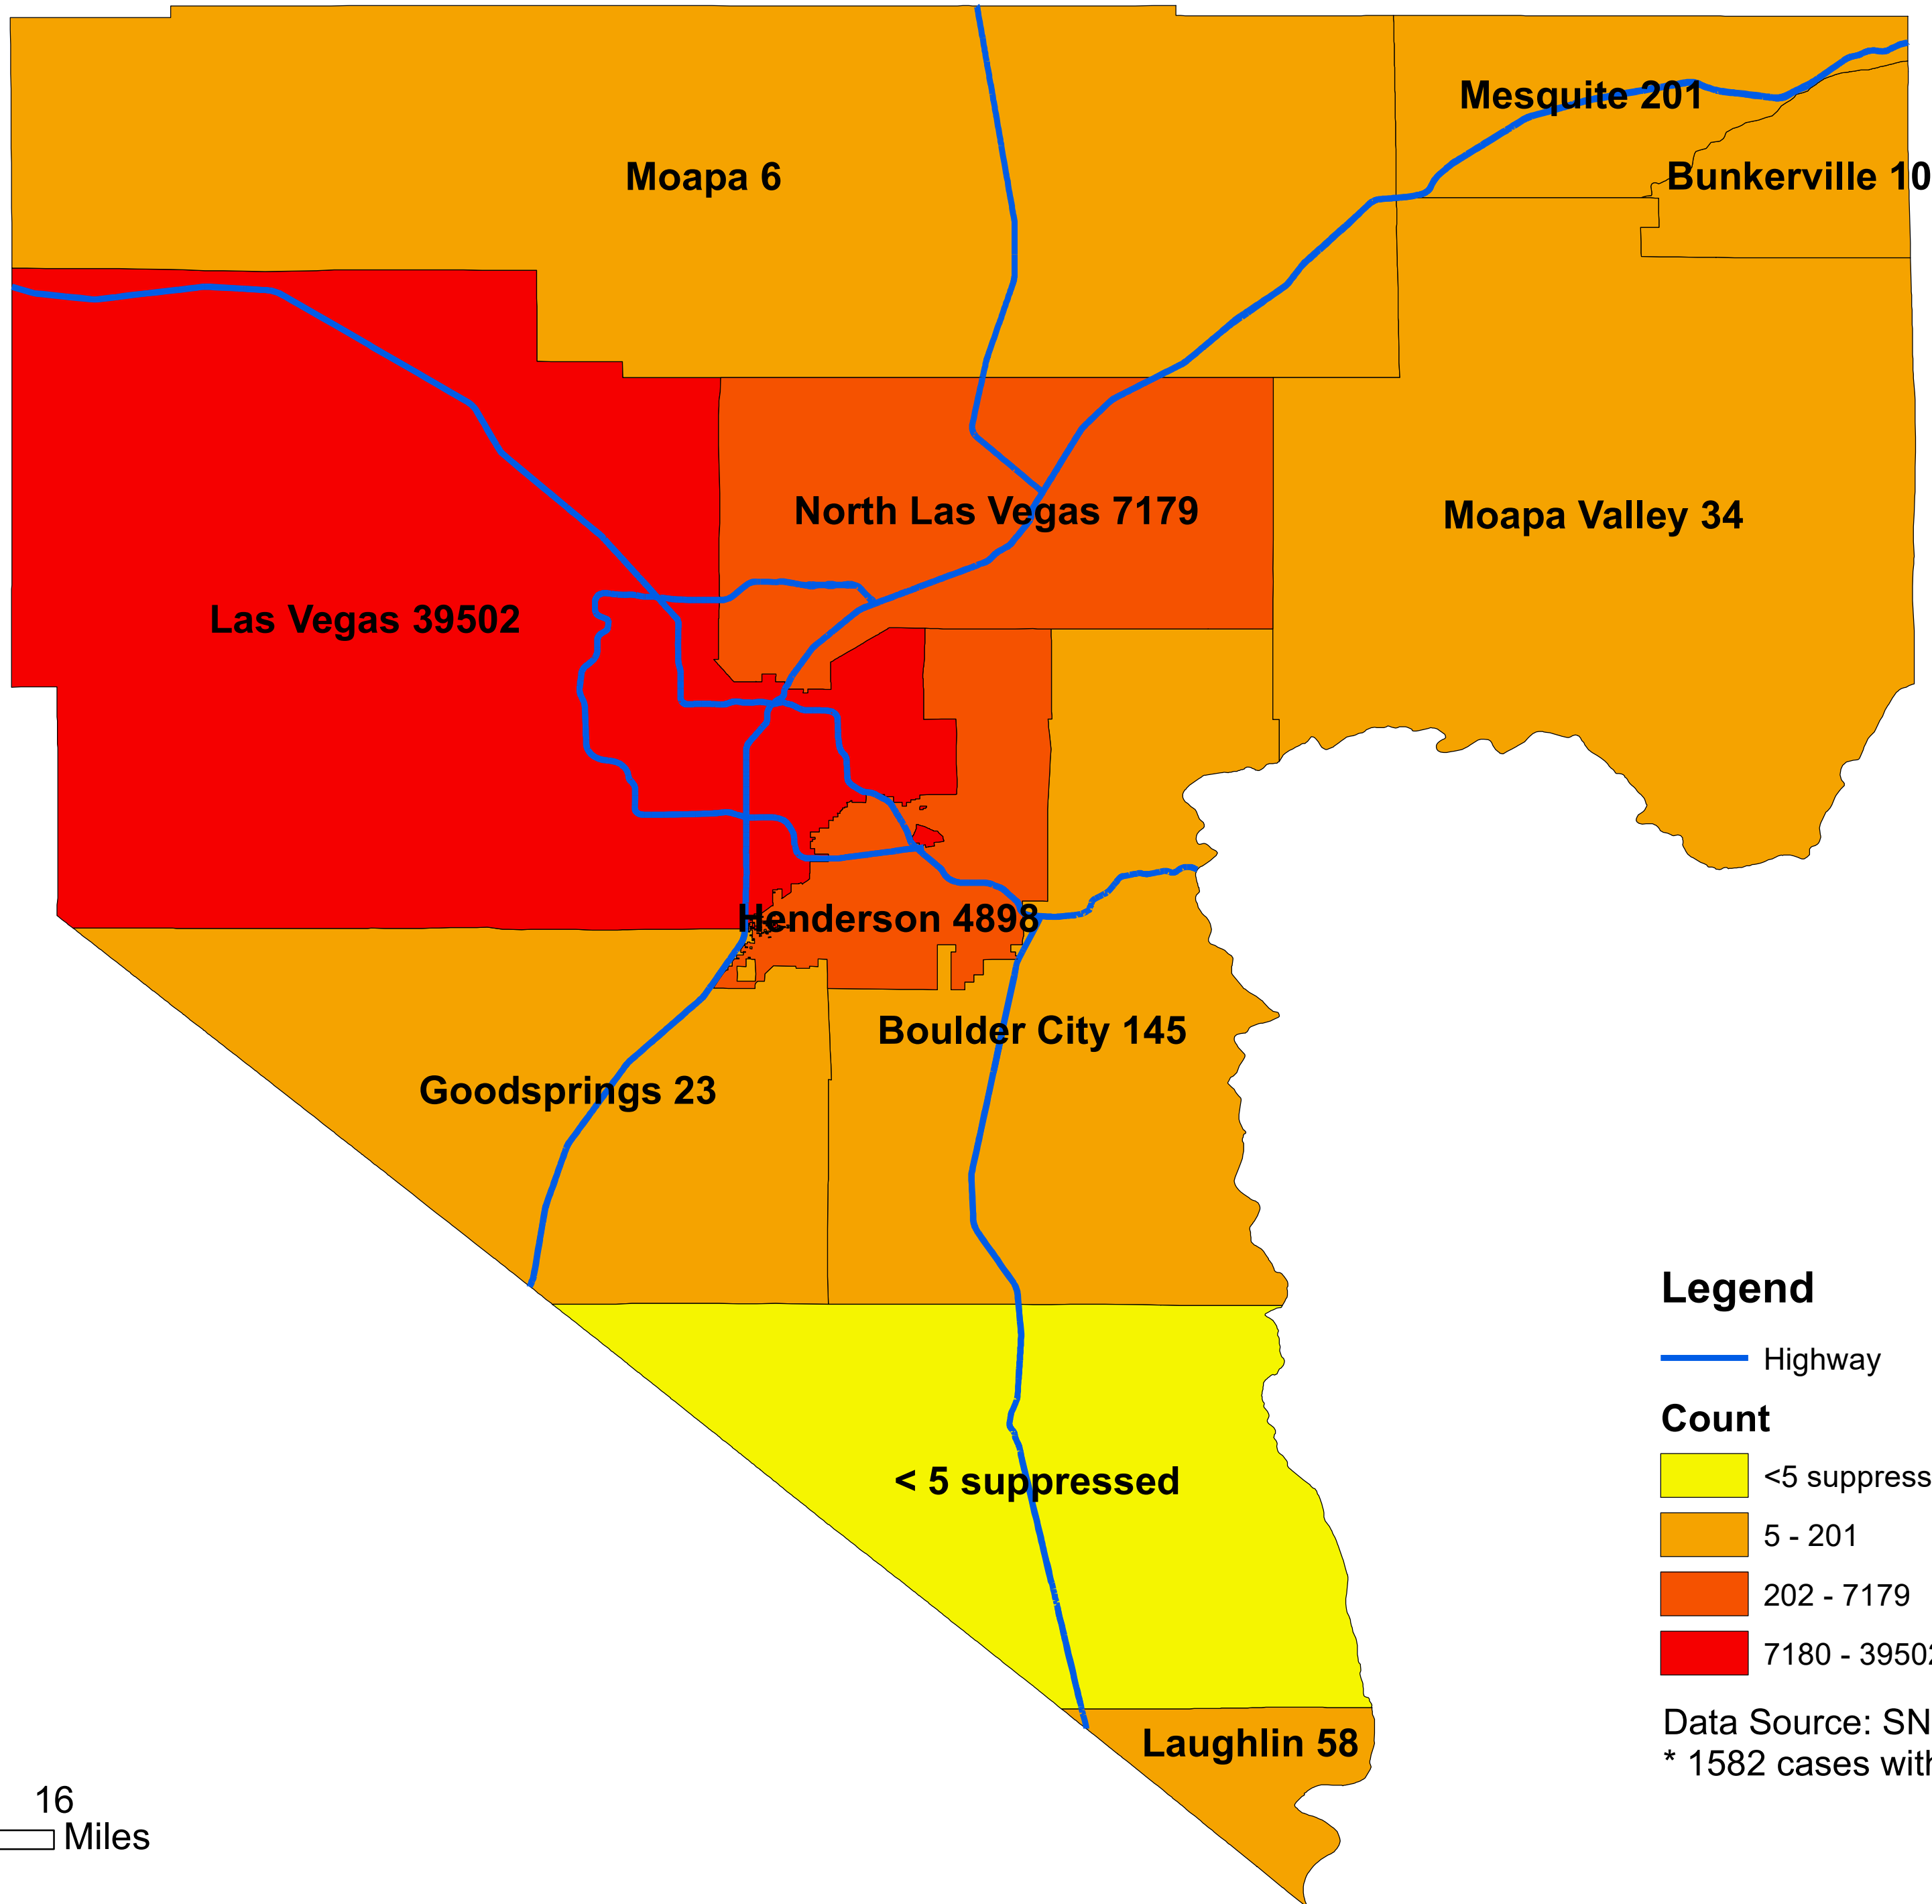

Number of COVID-19 cases by city in Clark county (08.17.2020)

Legend

— Highway

Count

<5 suppressed

5 - 201

202 - 7179

7180 - 39502

Data Source: SNHD

* 1582 cases without city information

0 4 8 16
Miles