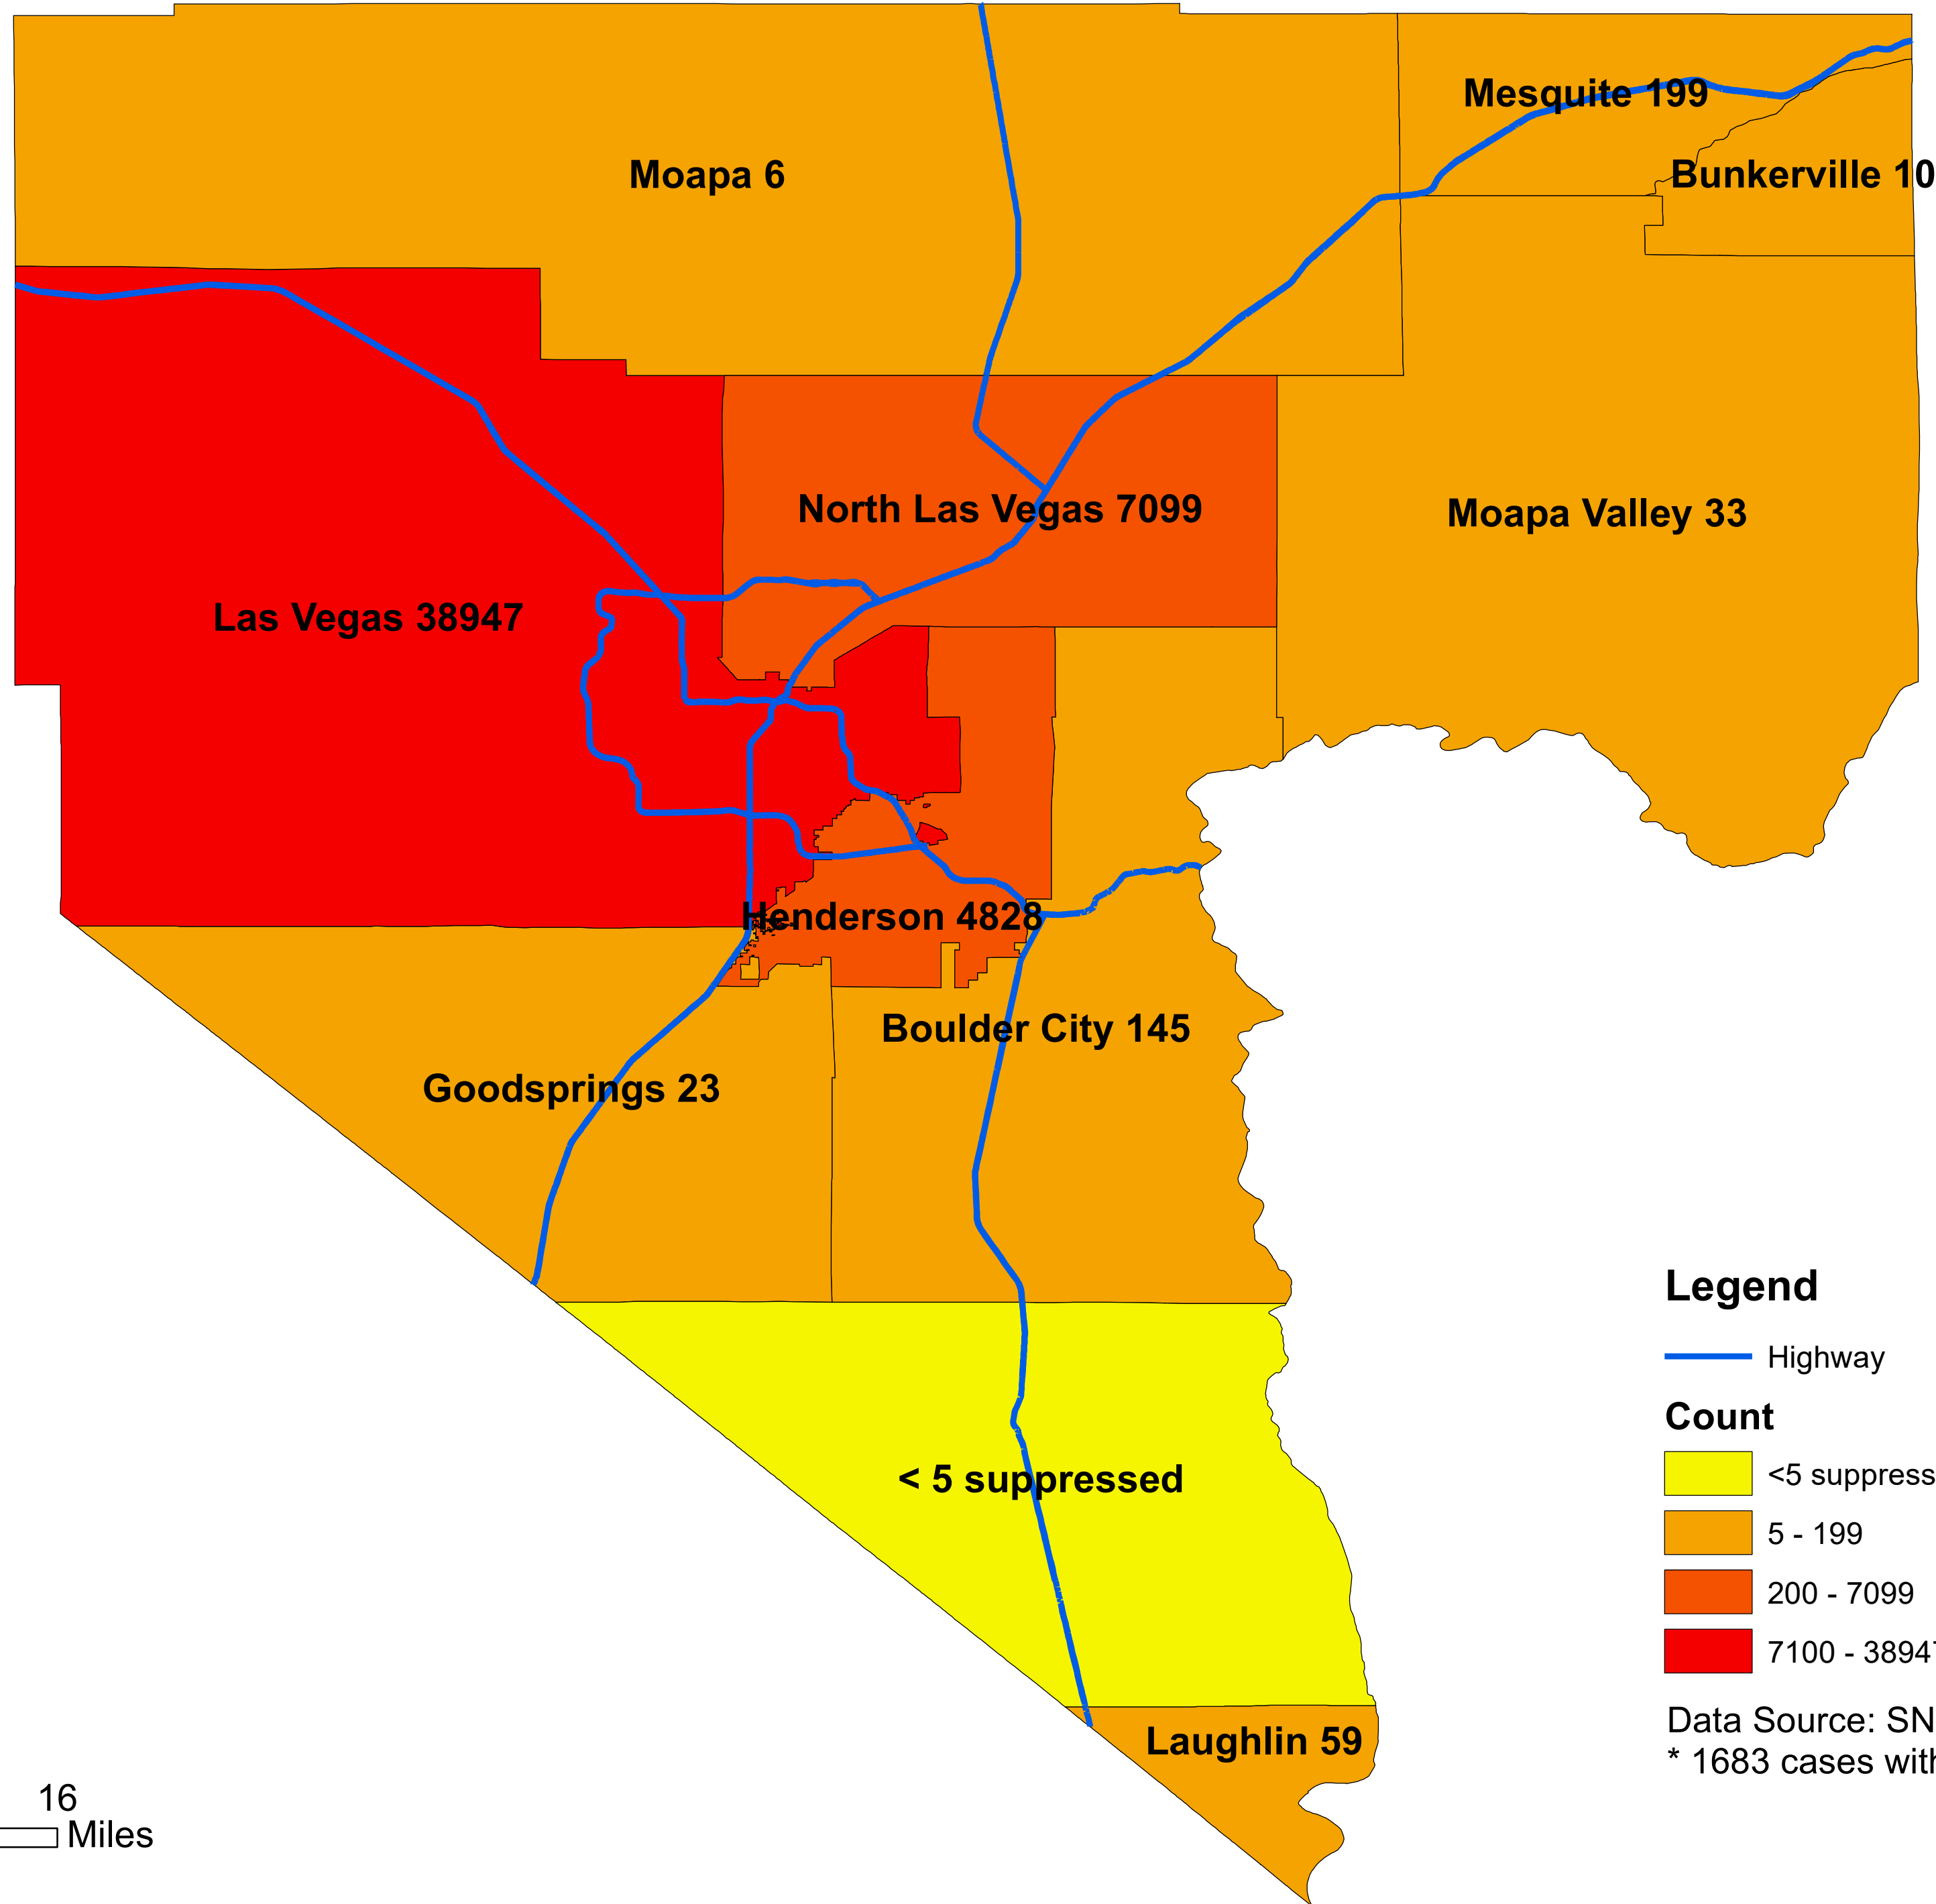

Number of COVID-19 cases by city in Clark county (08.16.2020)

Legend

— Highway

Count

<5 suppressed

5 - 199

200 - 7099

7100 - 38947

Data Source: SNHD

* 1683 cases without city information

0 4 8 16 Miles