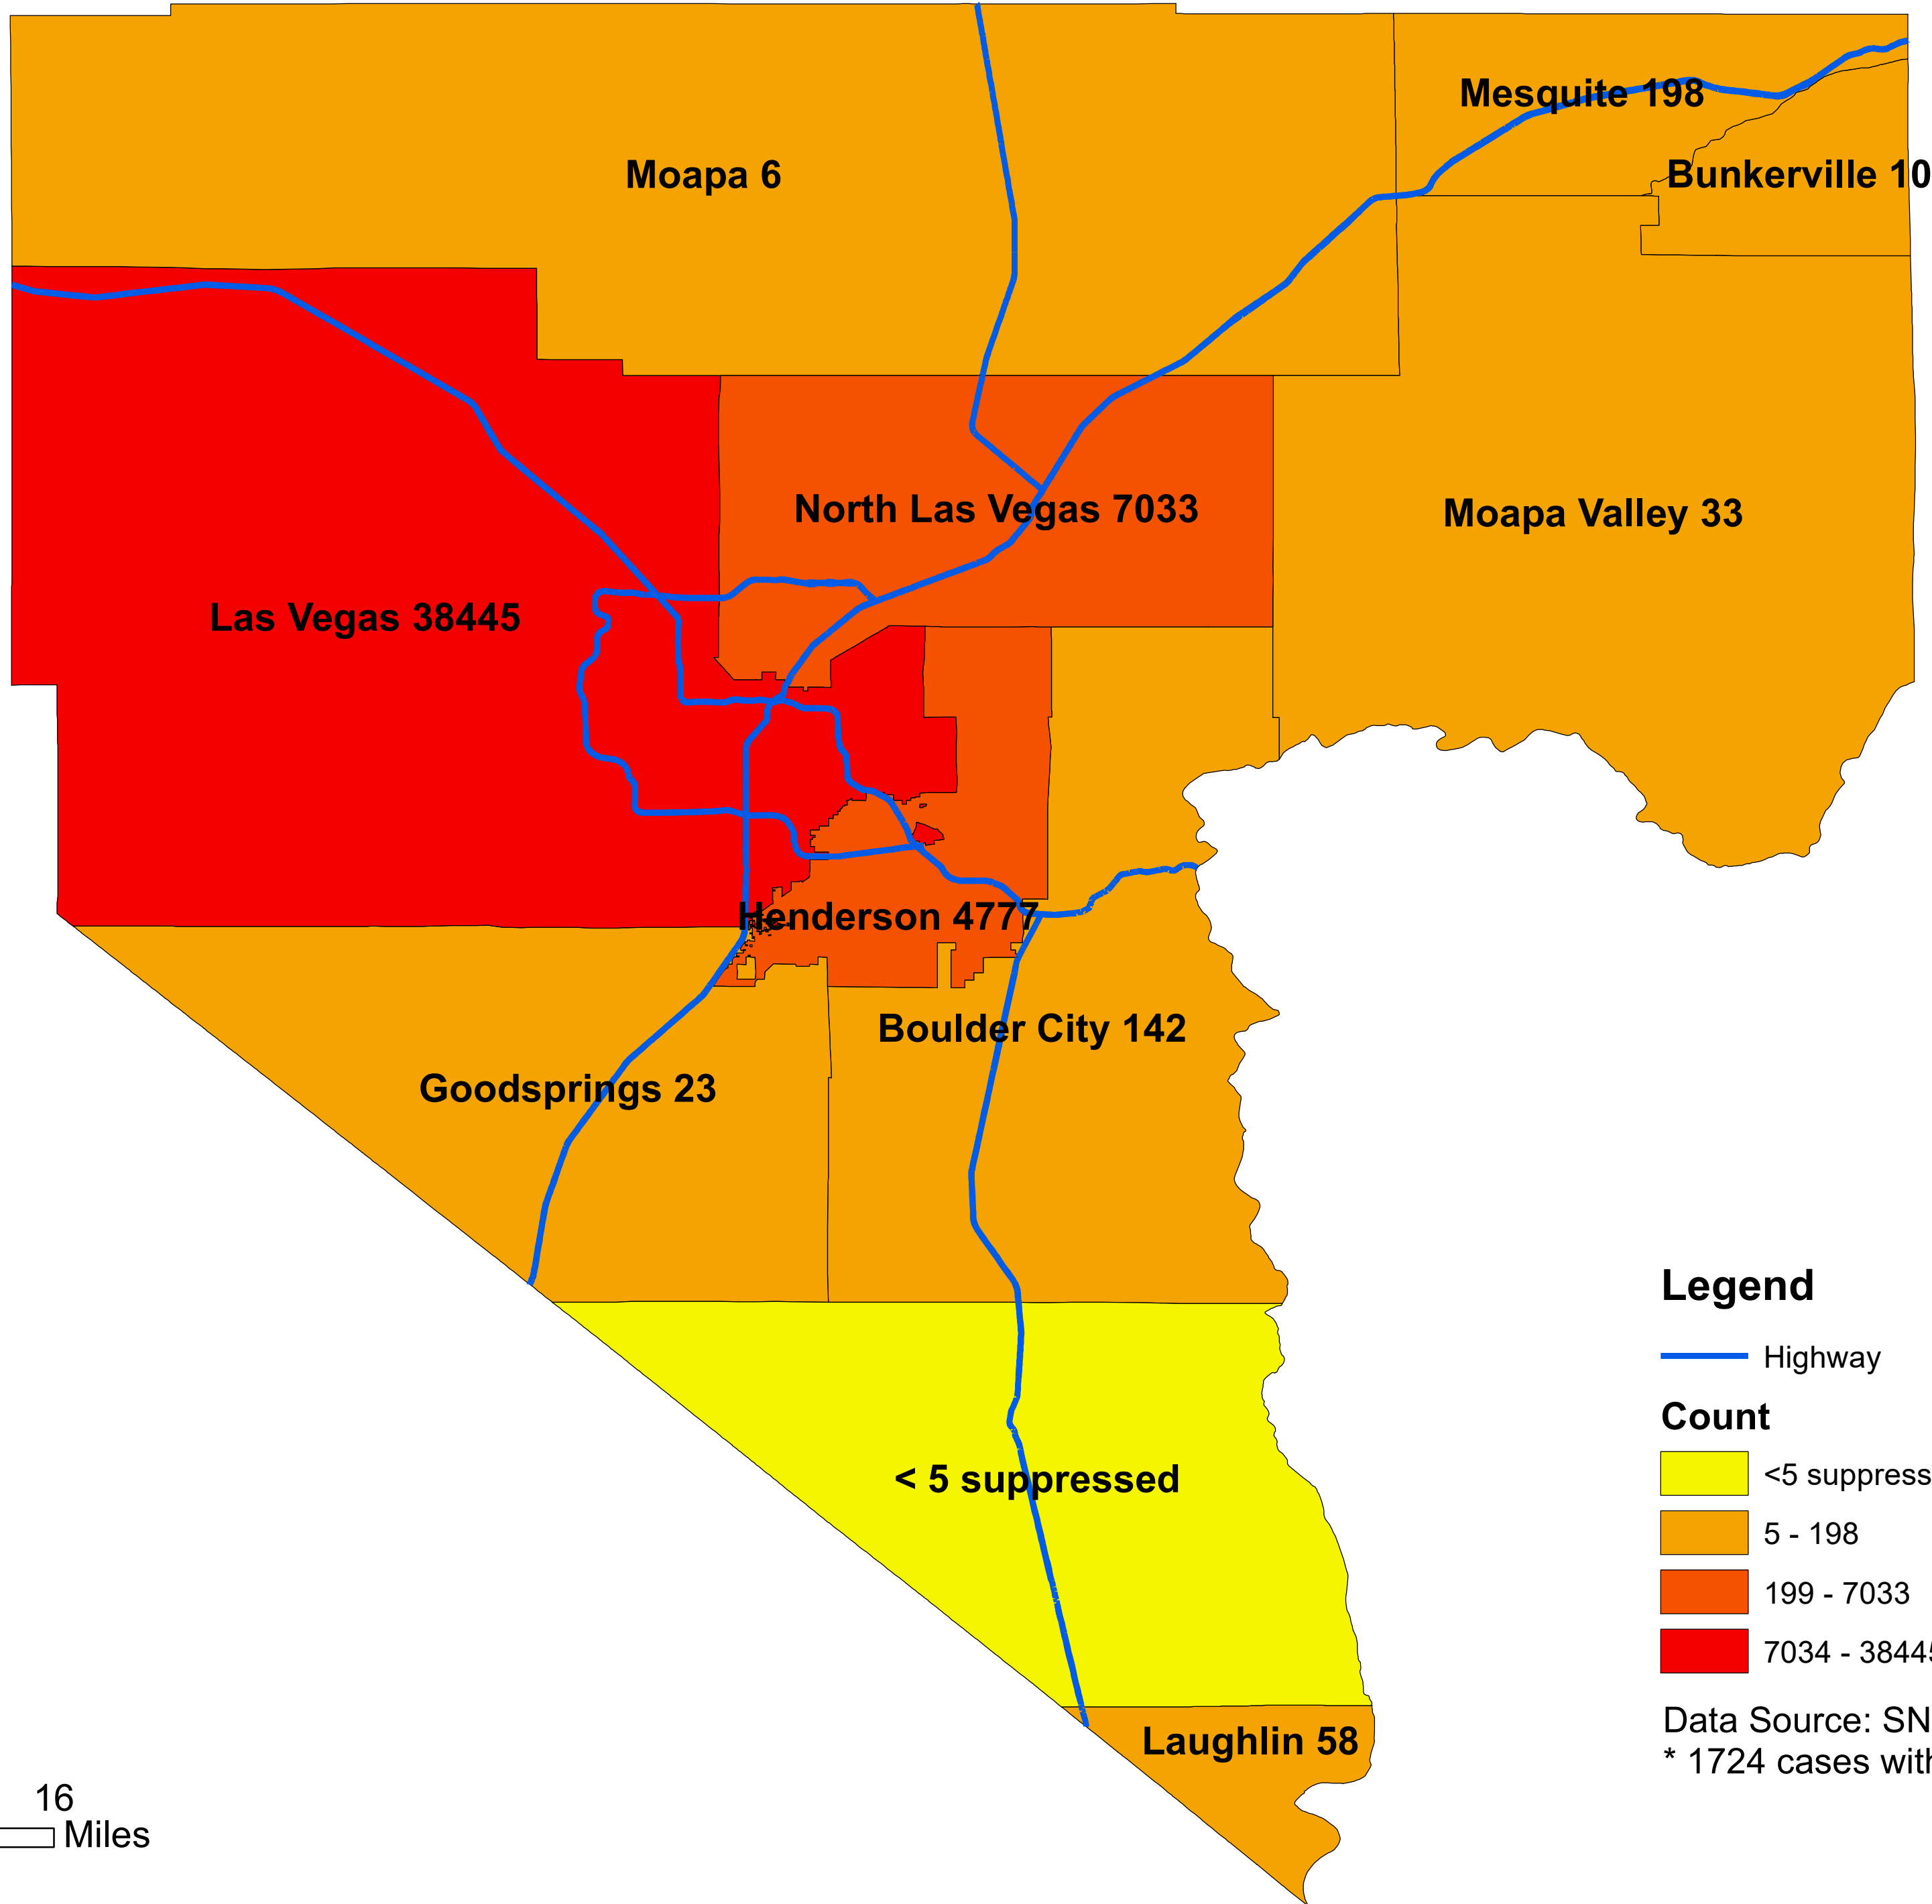

Number of COVID-19 cases by city in Clark county (08.15.2020)

Legend

— Highway

Count

- <5 suppressed
- 5 - 198
- 199 - 7033
- 7034 - 38445

Data Source: SNHD

* 1724 cases without city information