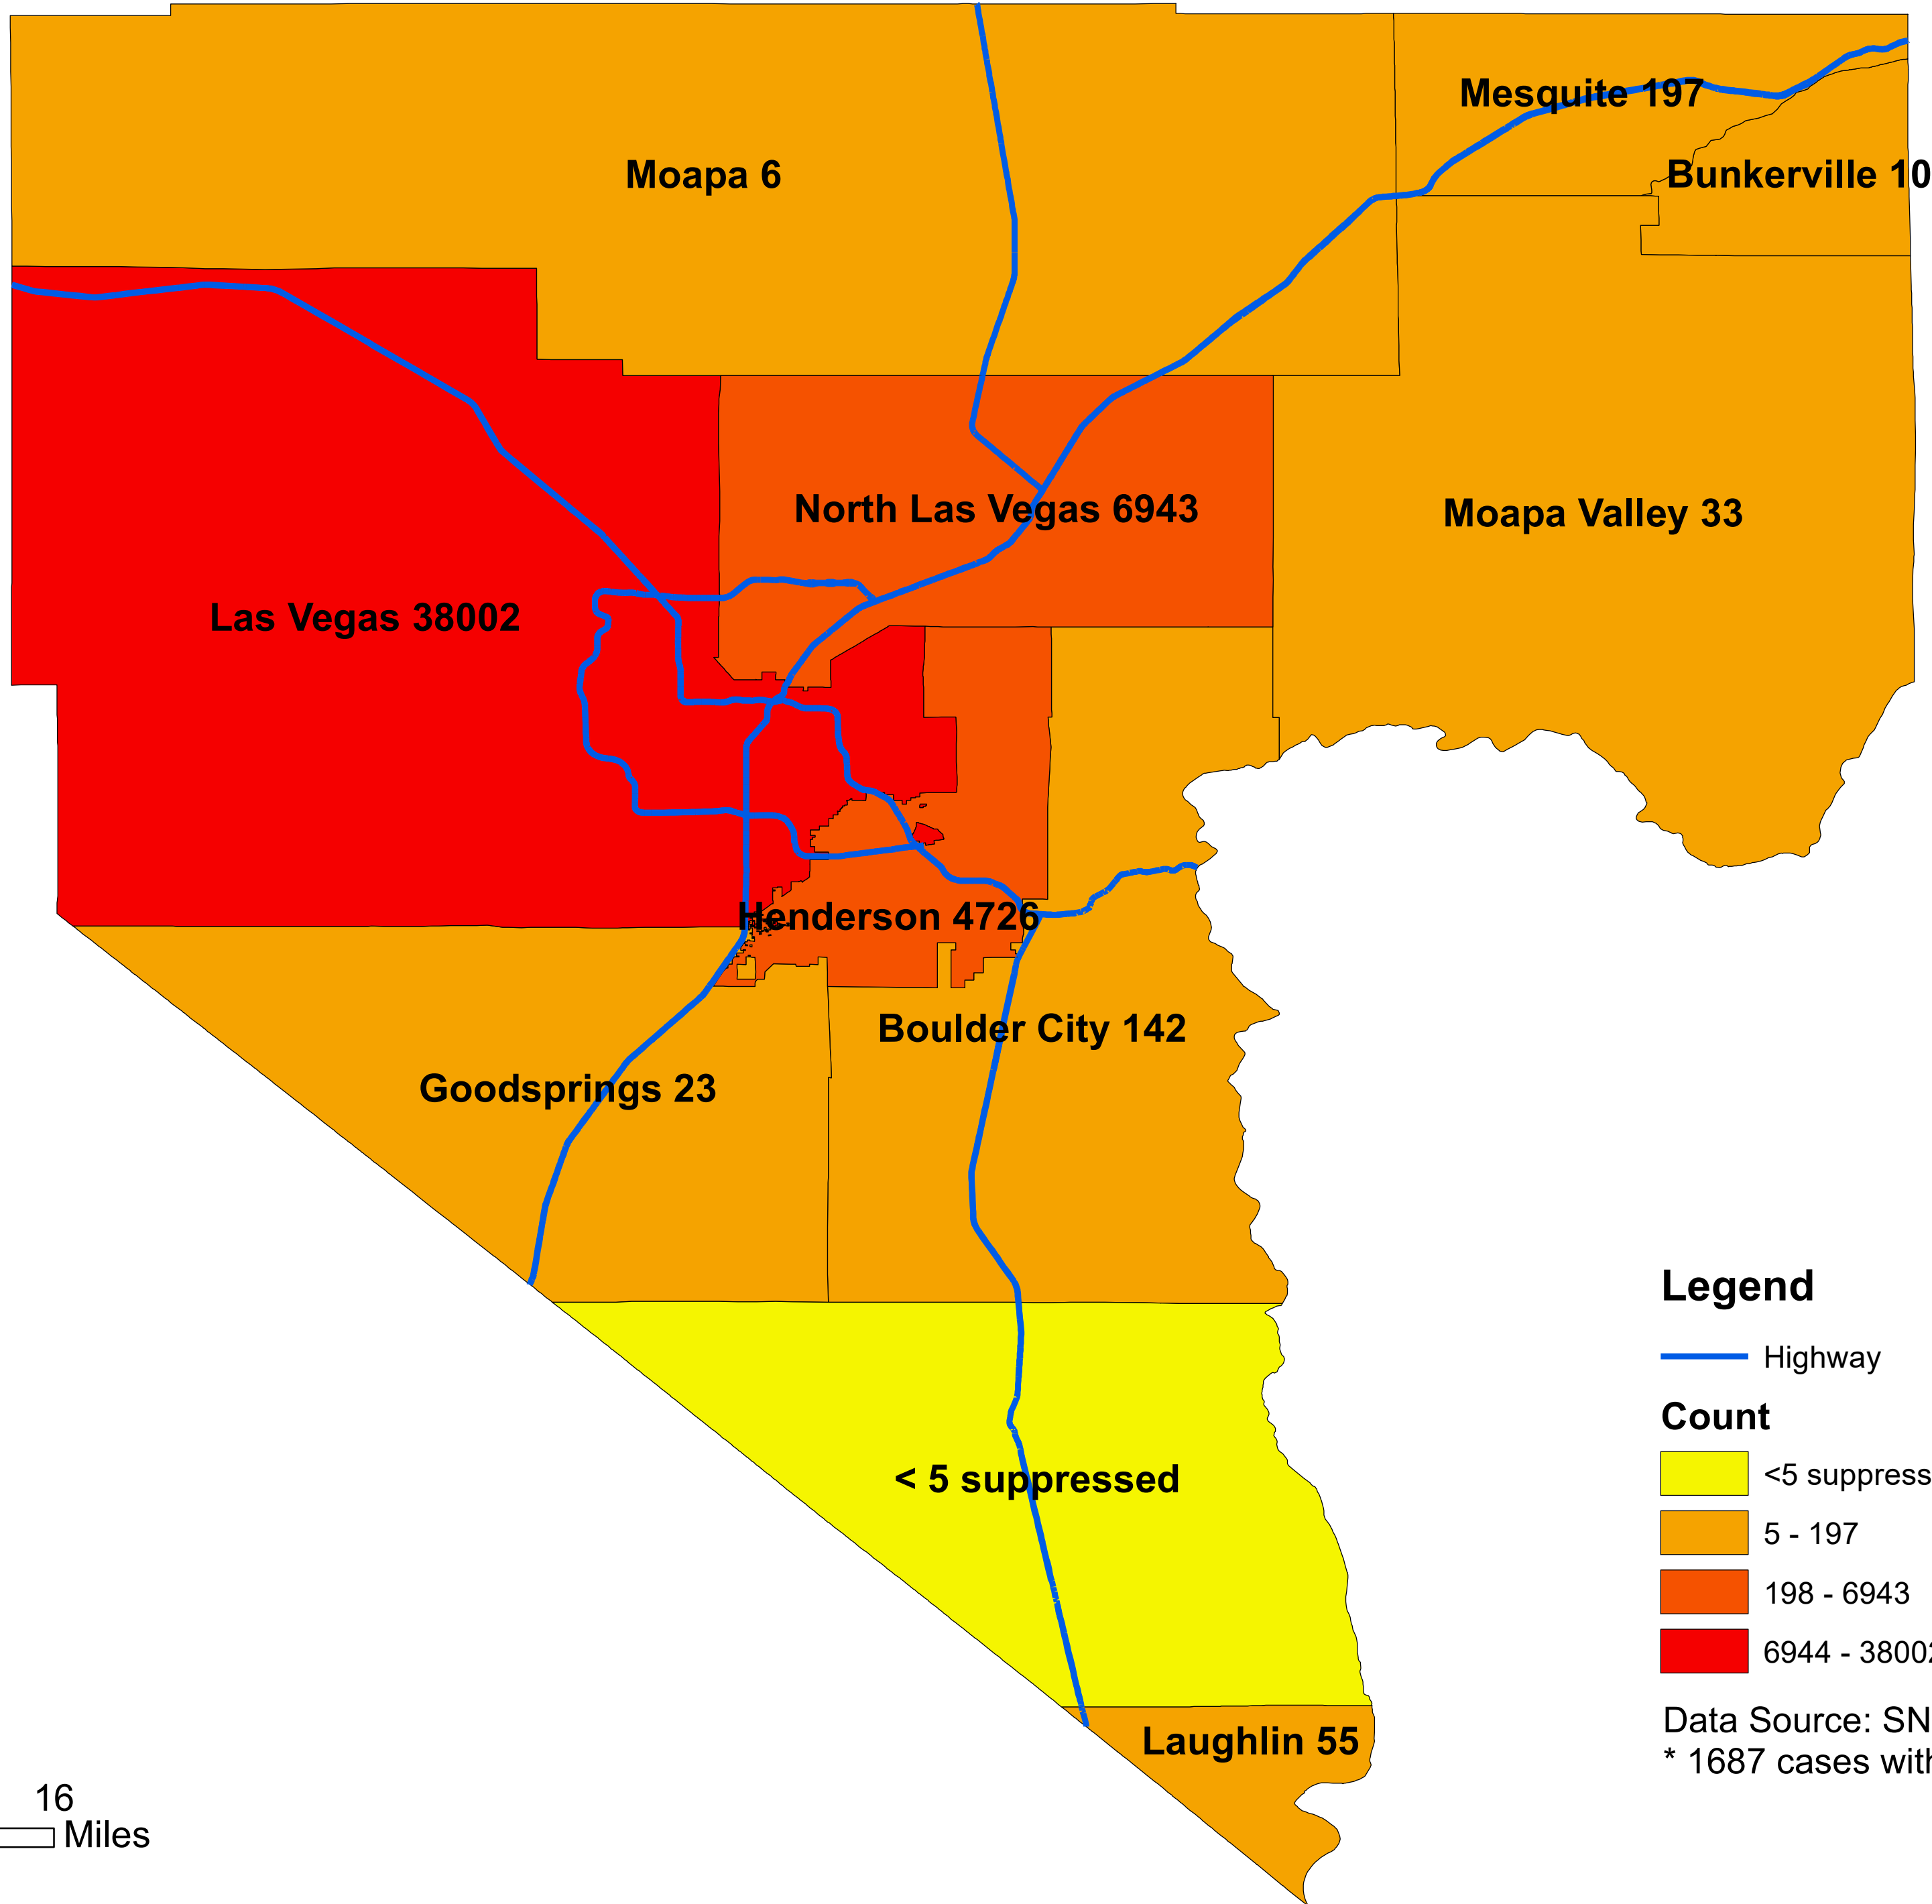

# Number of COVID-19 cases by city in Clark county (08.14.2020)

## Legend

— Highway

### Count

<5 suppressed

5 - 197

198 - 6943

6944 - 38002

Data Source: SNHD

\* 1687 cases without city information

0 4 8 16  
Miles