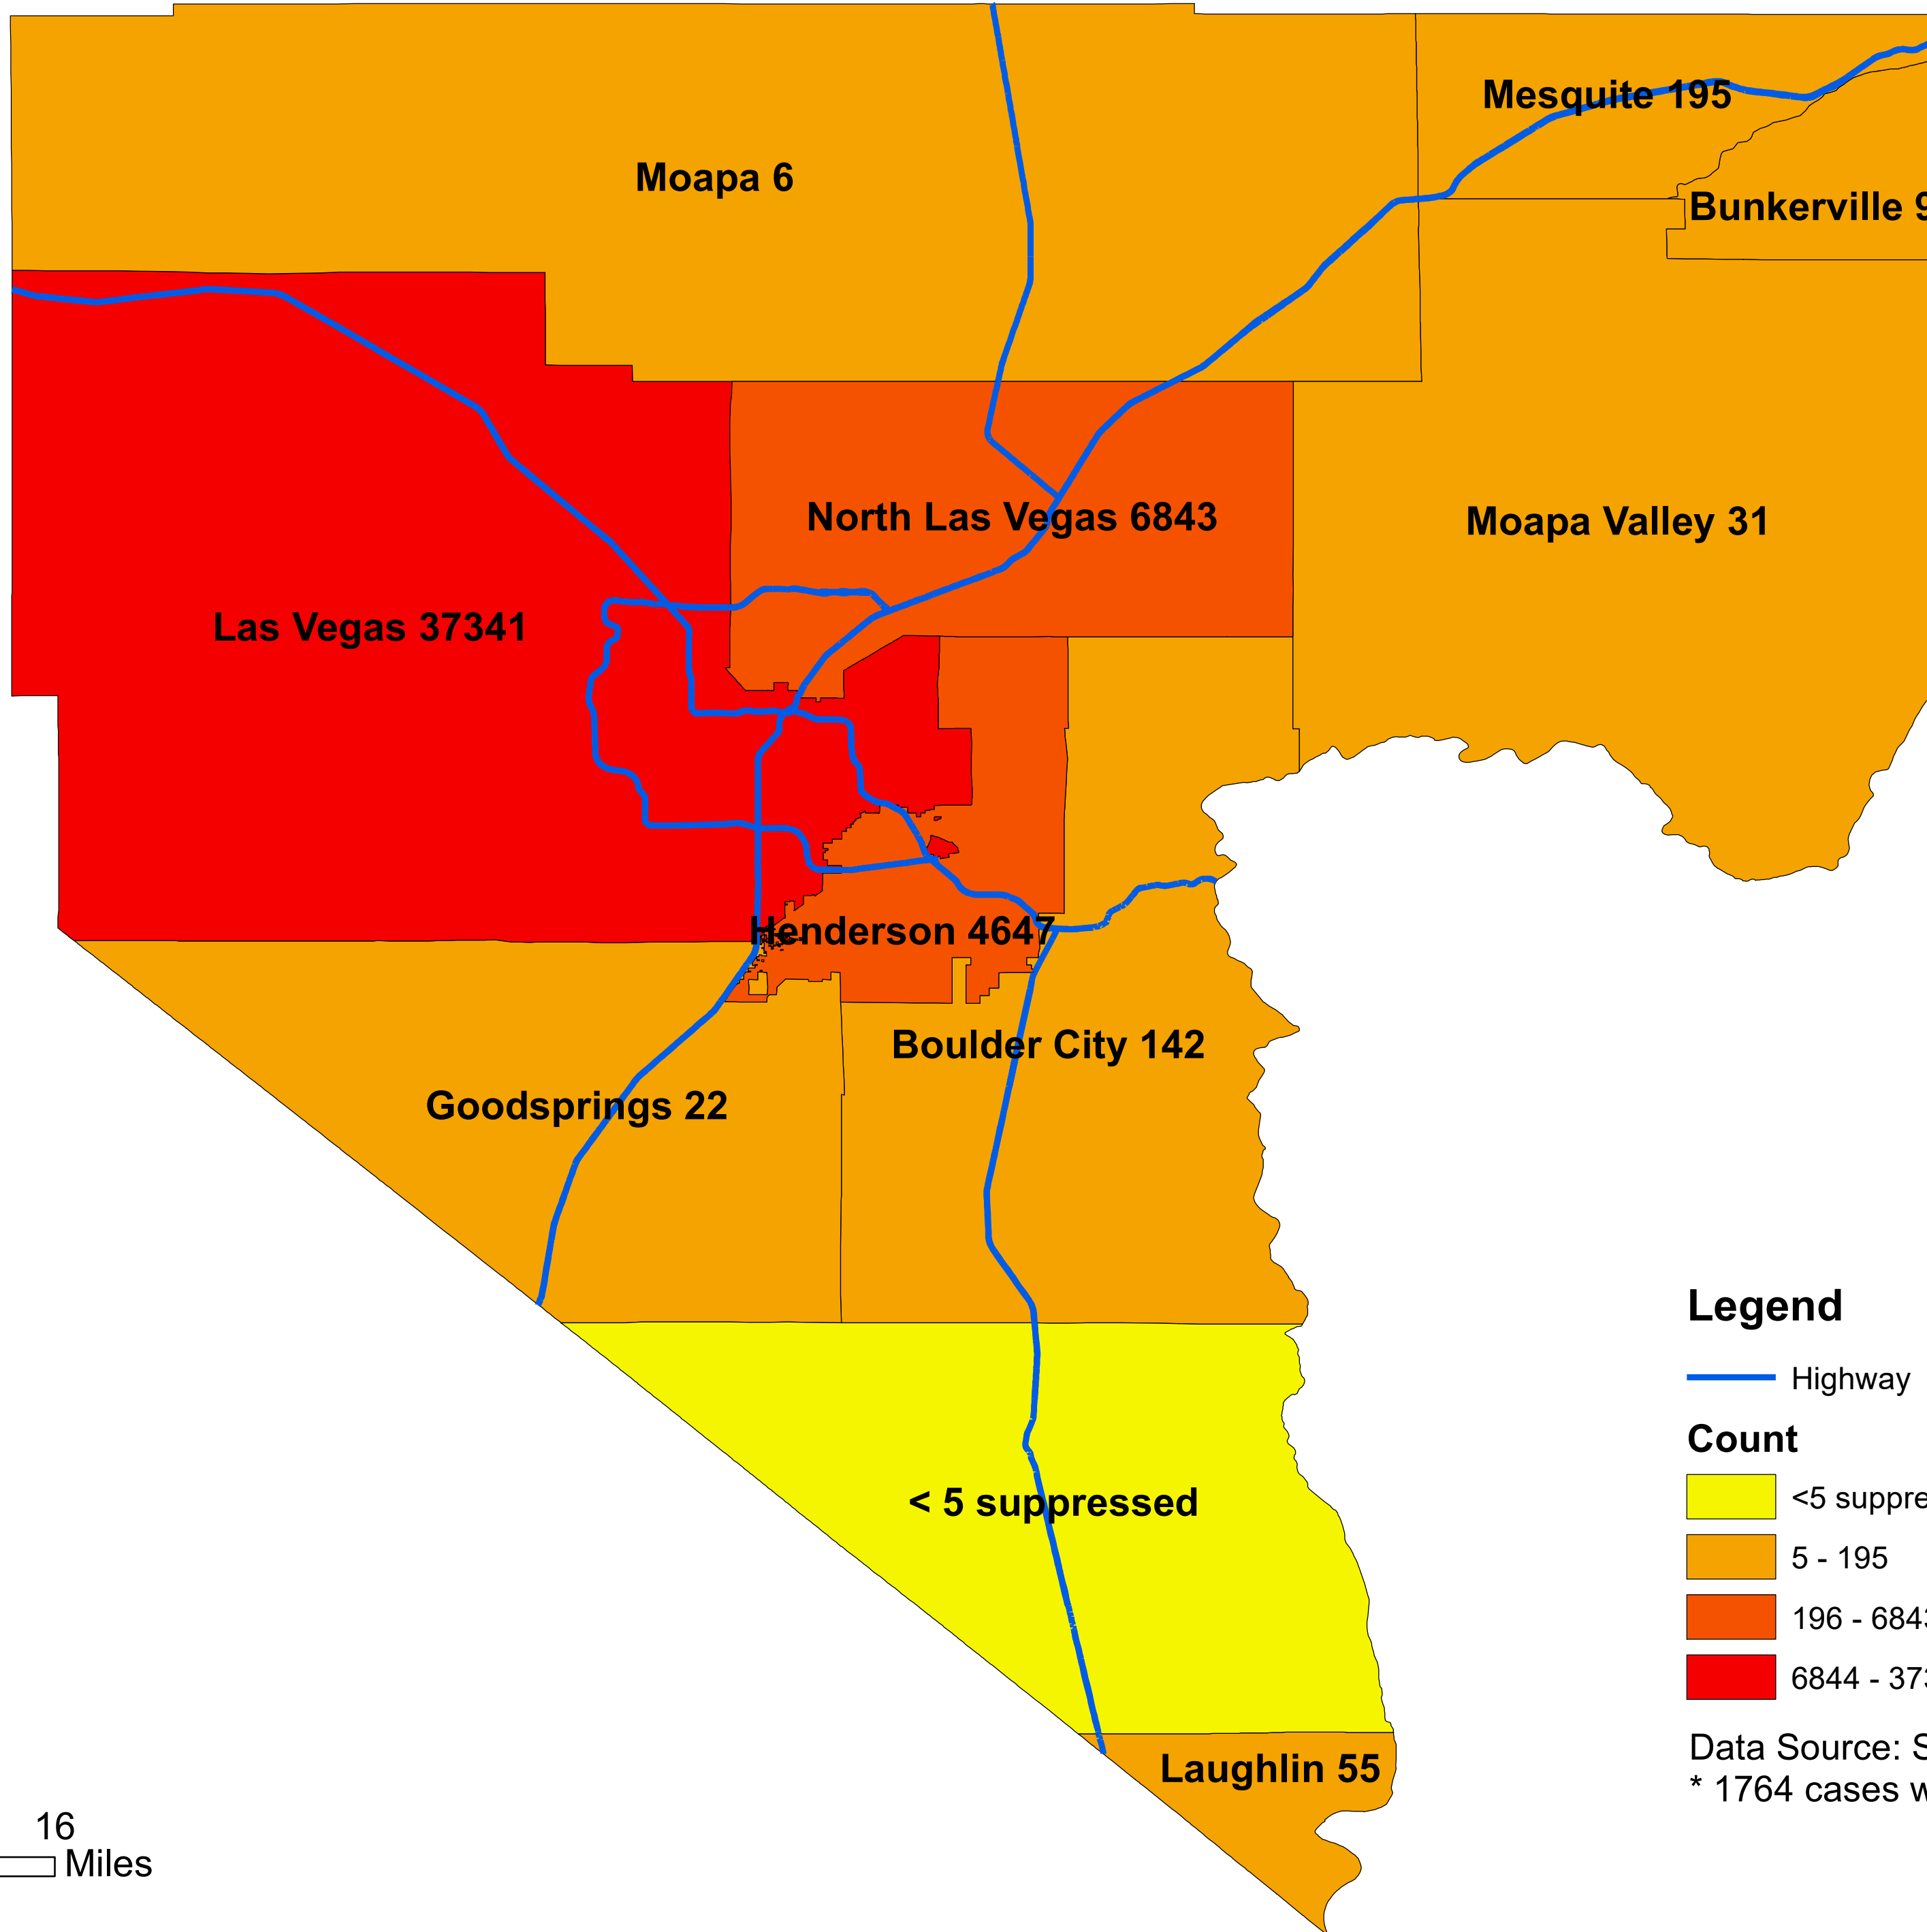

Number of COVID-19 cases by city in Clark county (08.13.2020)

Legend

— Highway

Count

<5 suppressed

5 - 195

196 - 6843

6844 - 37341

Data Source: SNHD

* 1764 cases without city information

0 4 8 16
Miles