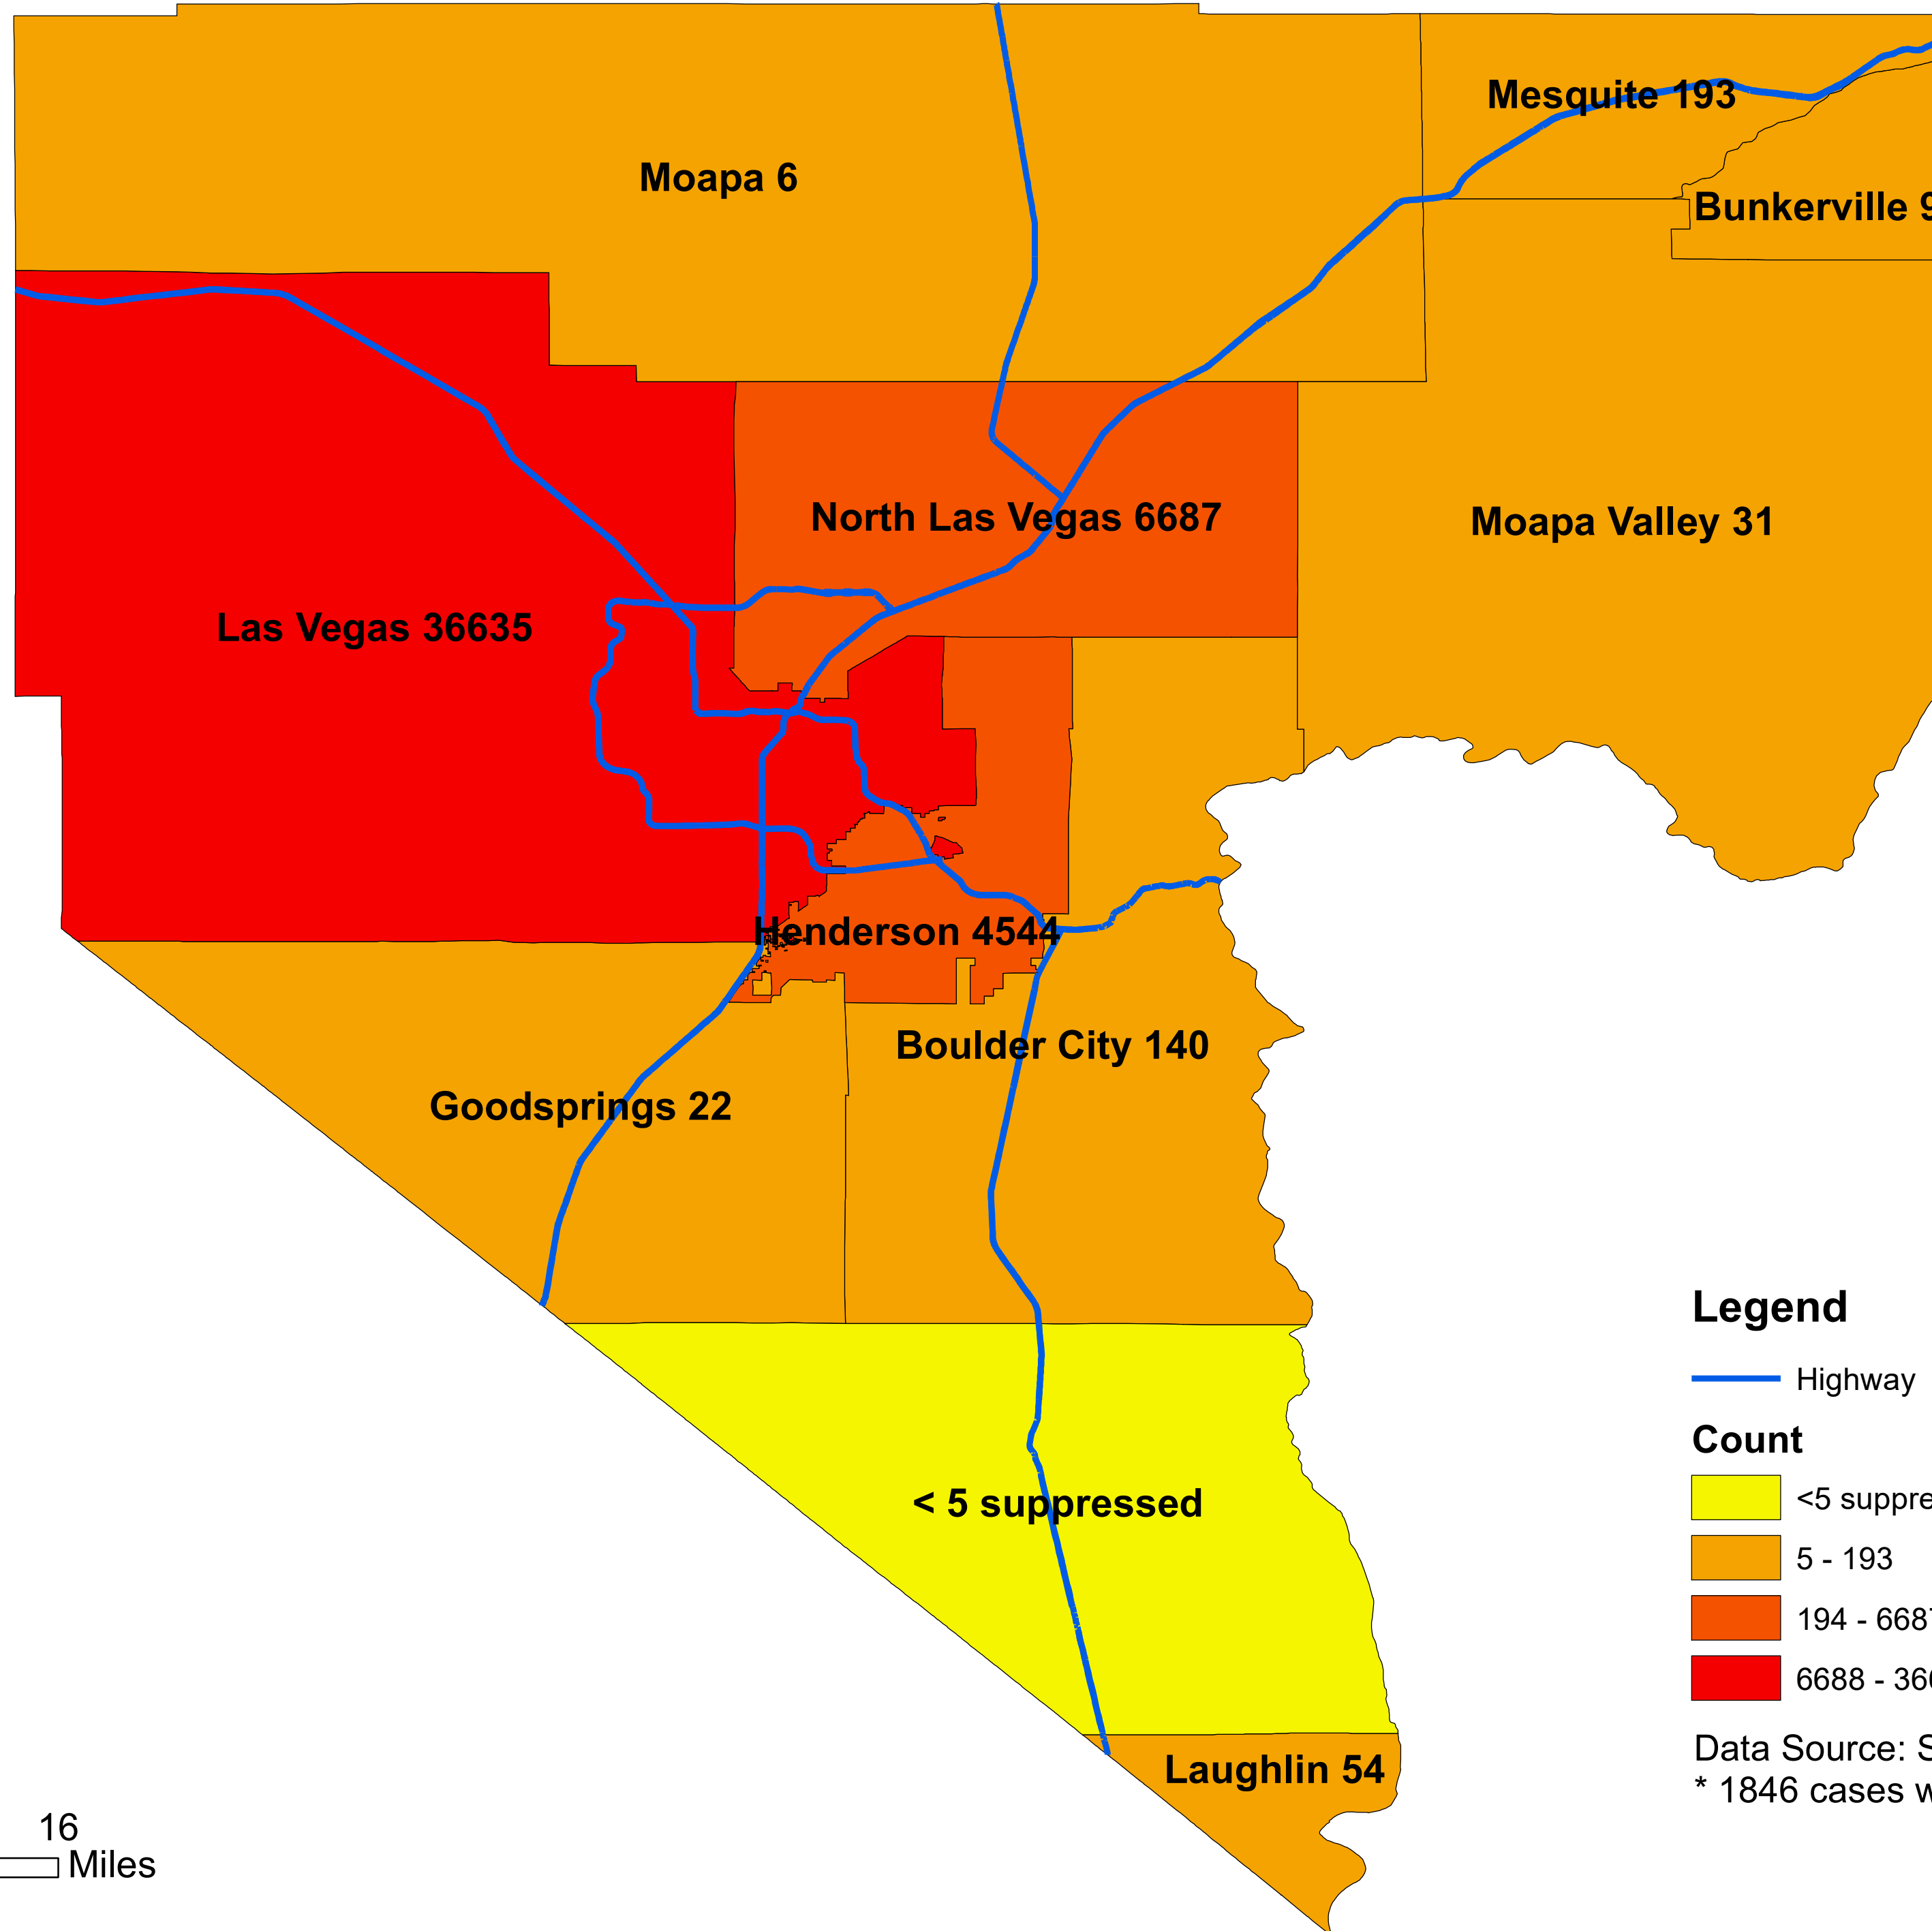

# Number of COVID-19 cases by city in Clark county (08.12.2020)

## Legend

— Highway

## Count

<5 suppressed

5 - 193

194 - 6687

6688 - 36635

Data Source: SNHD

\* 1846 cases without city information

0 4 8 16  
Miles