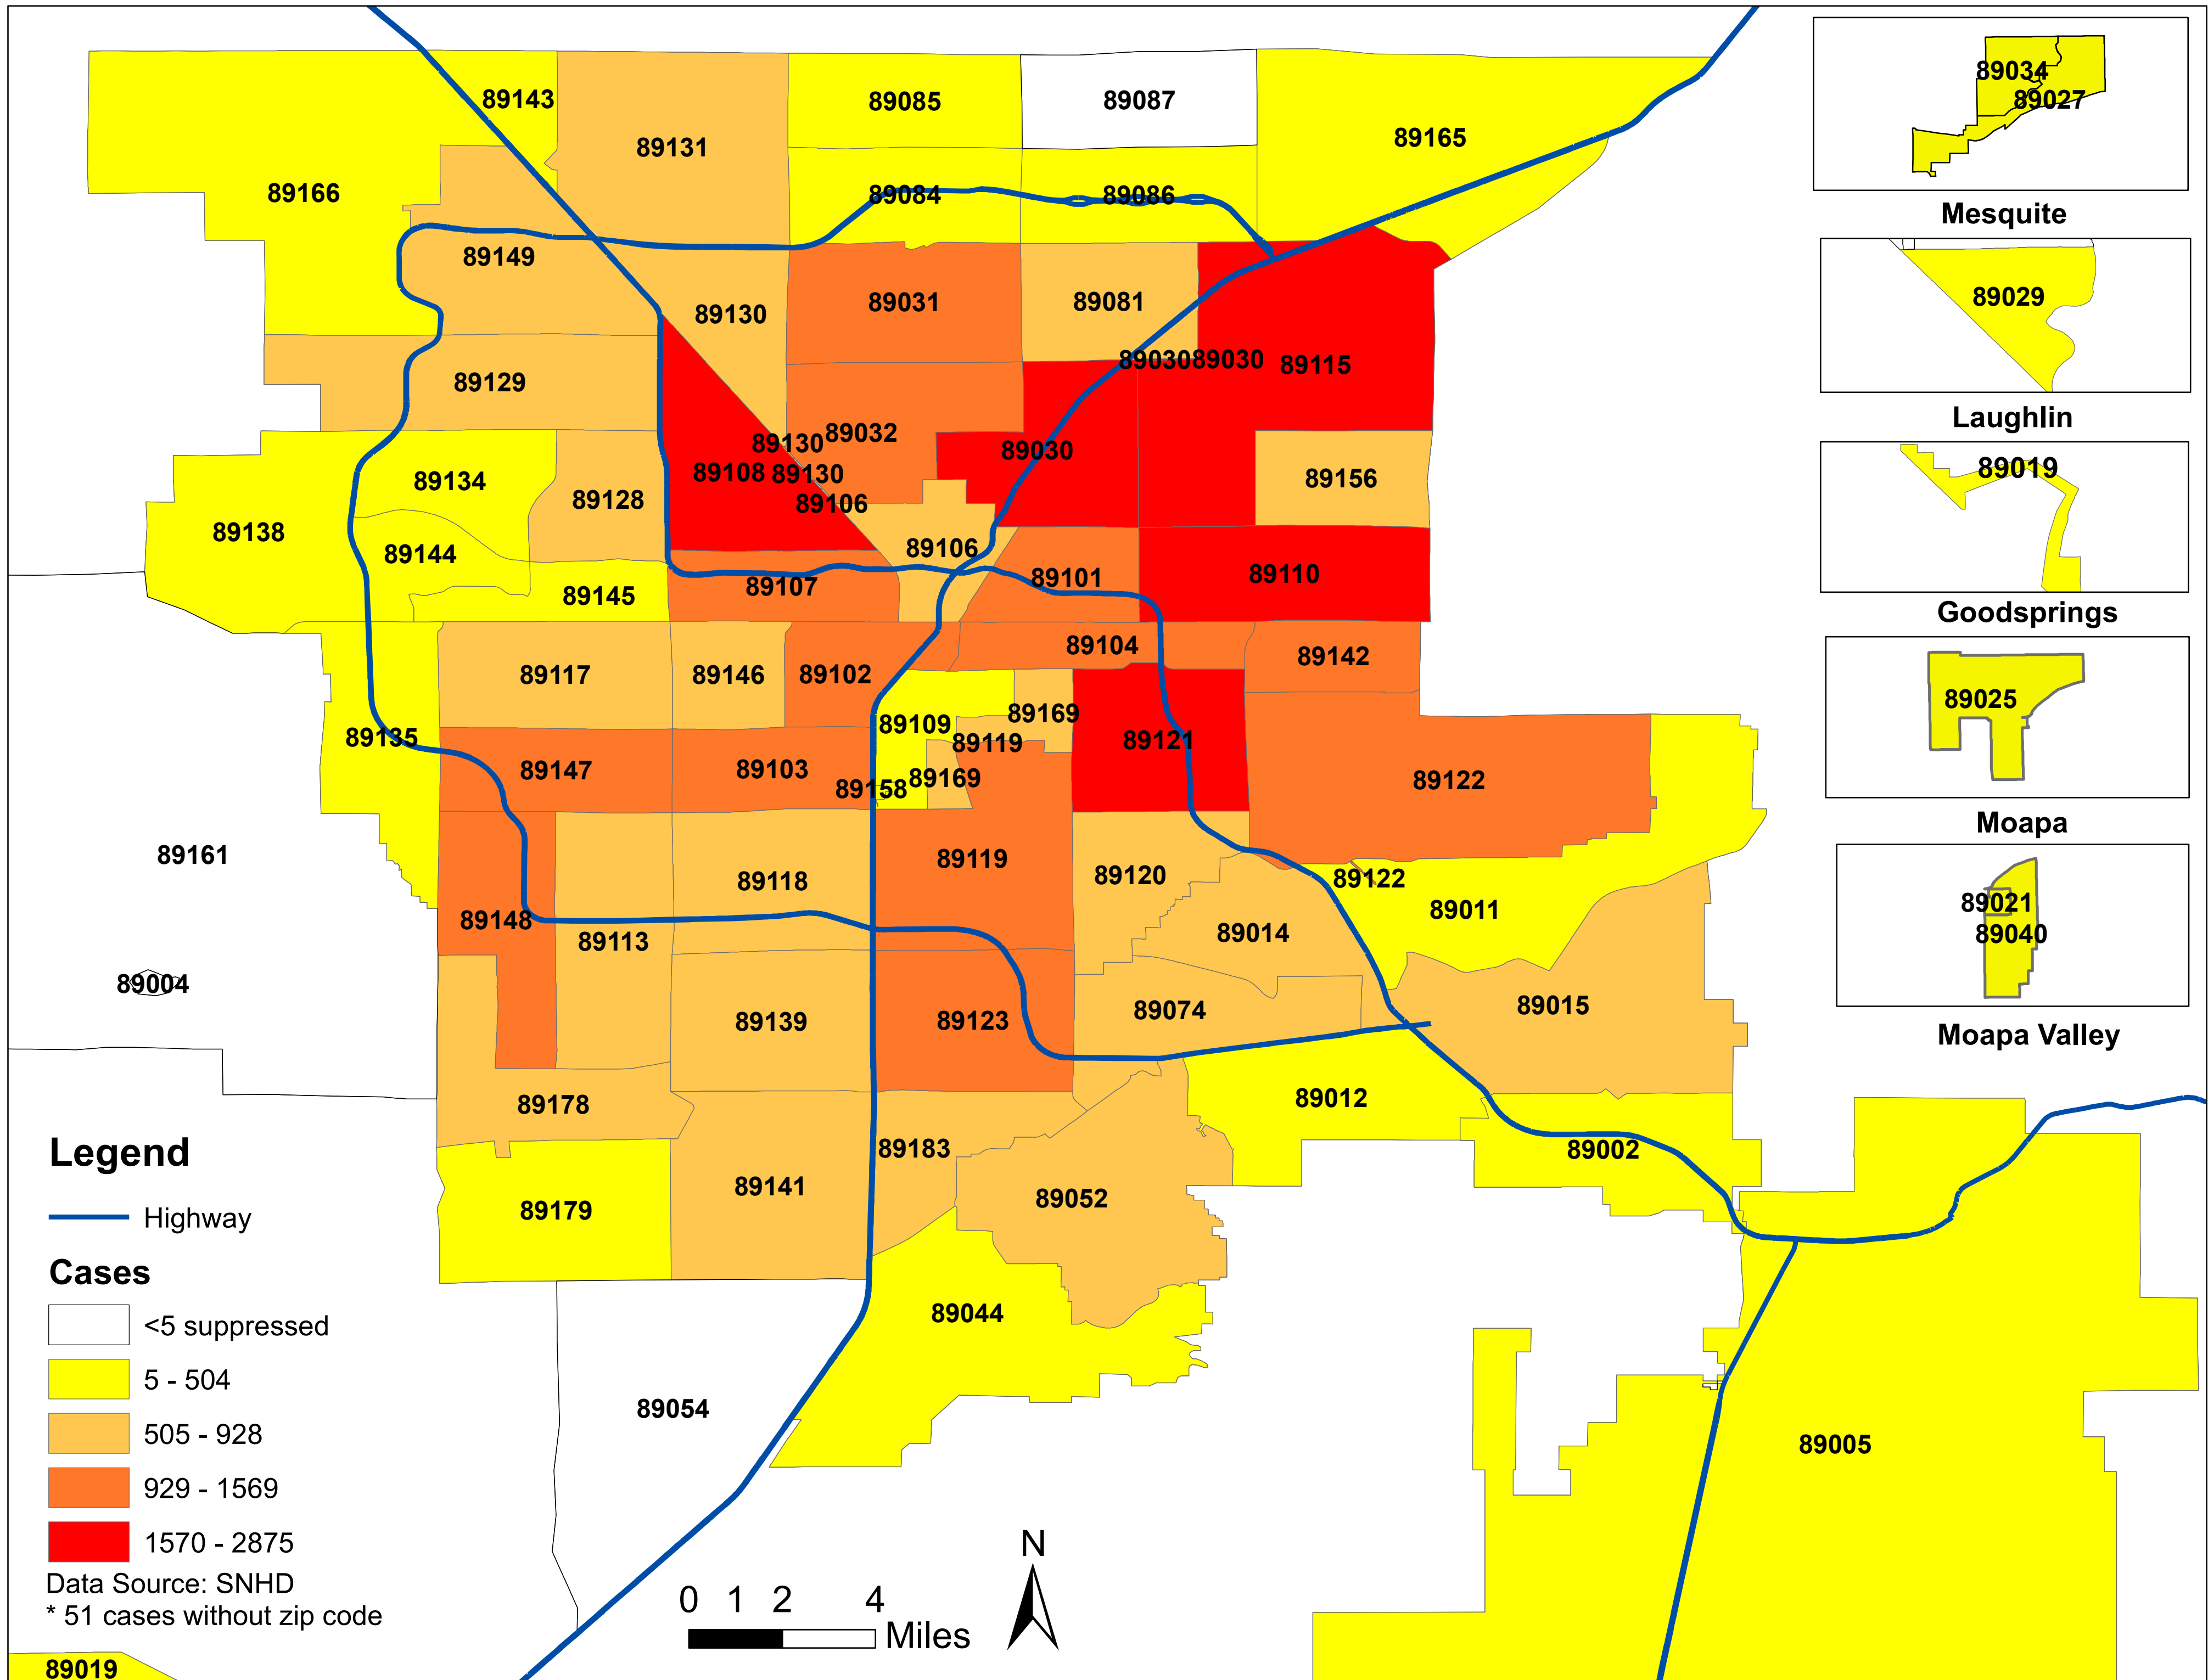

Number of COVID-19 cases by zip code in Clark county (08.11.2020)

89019