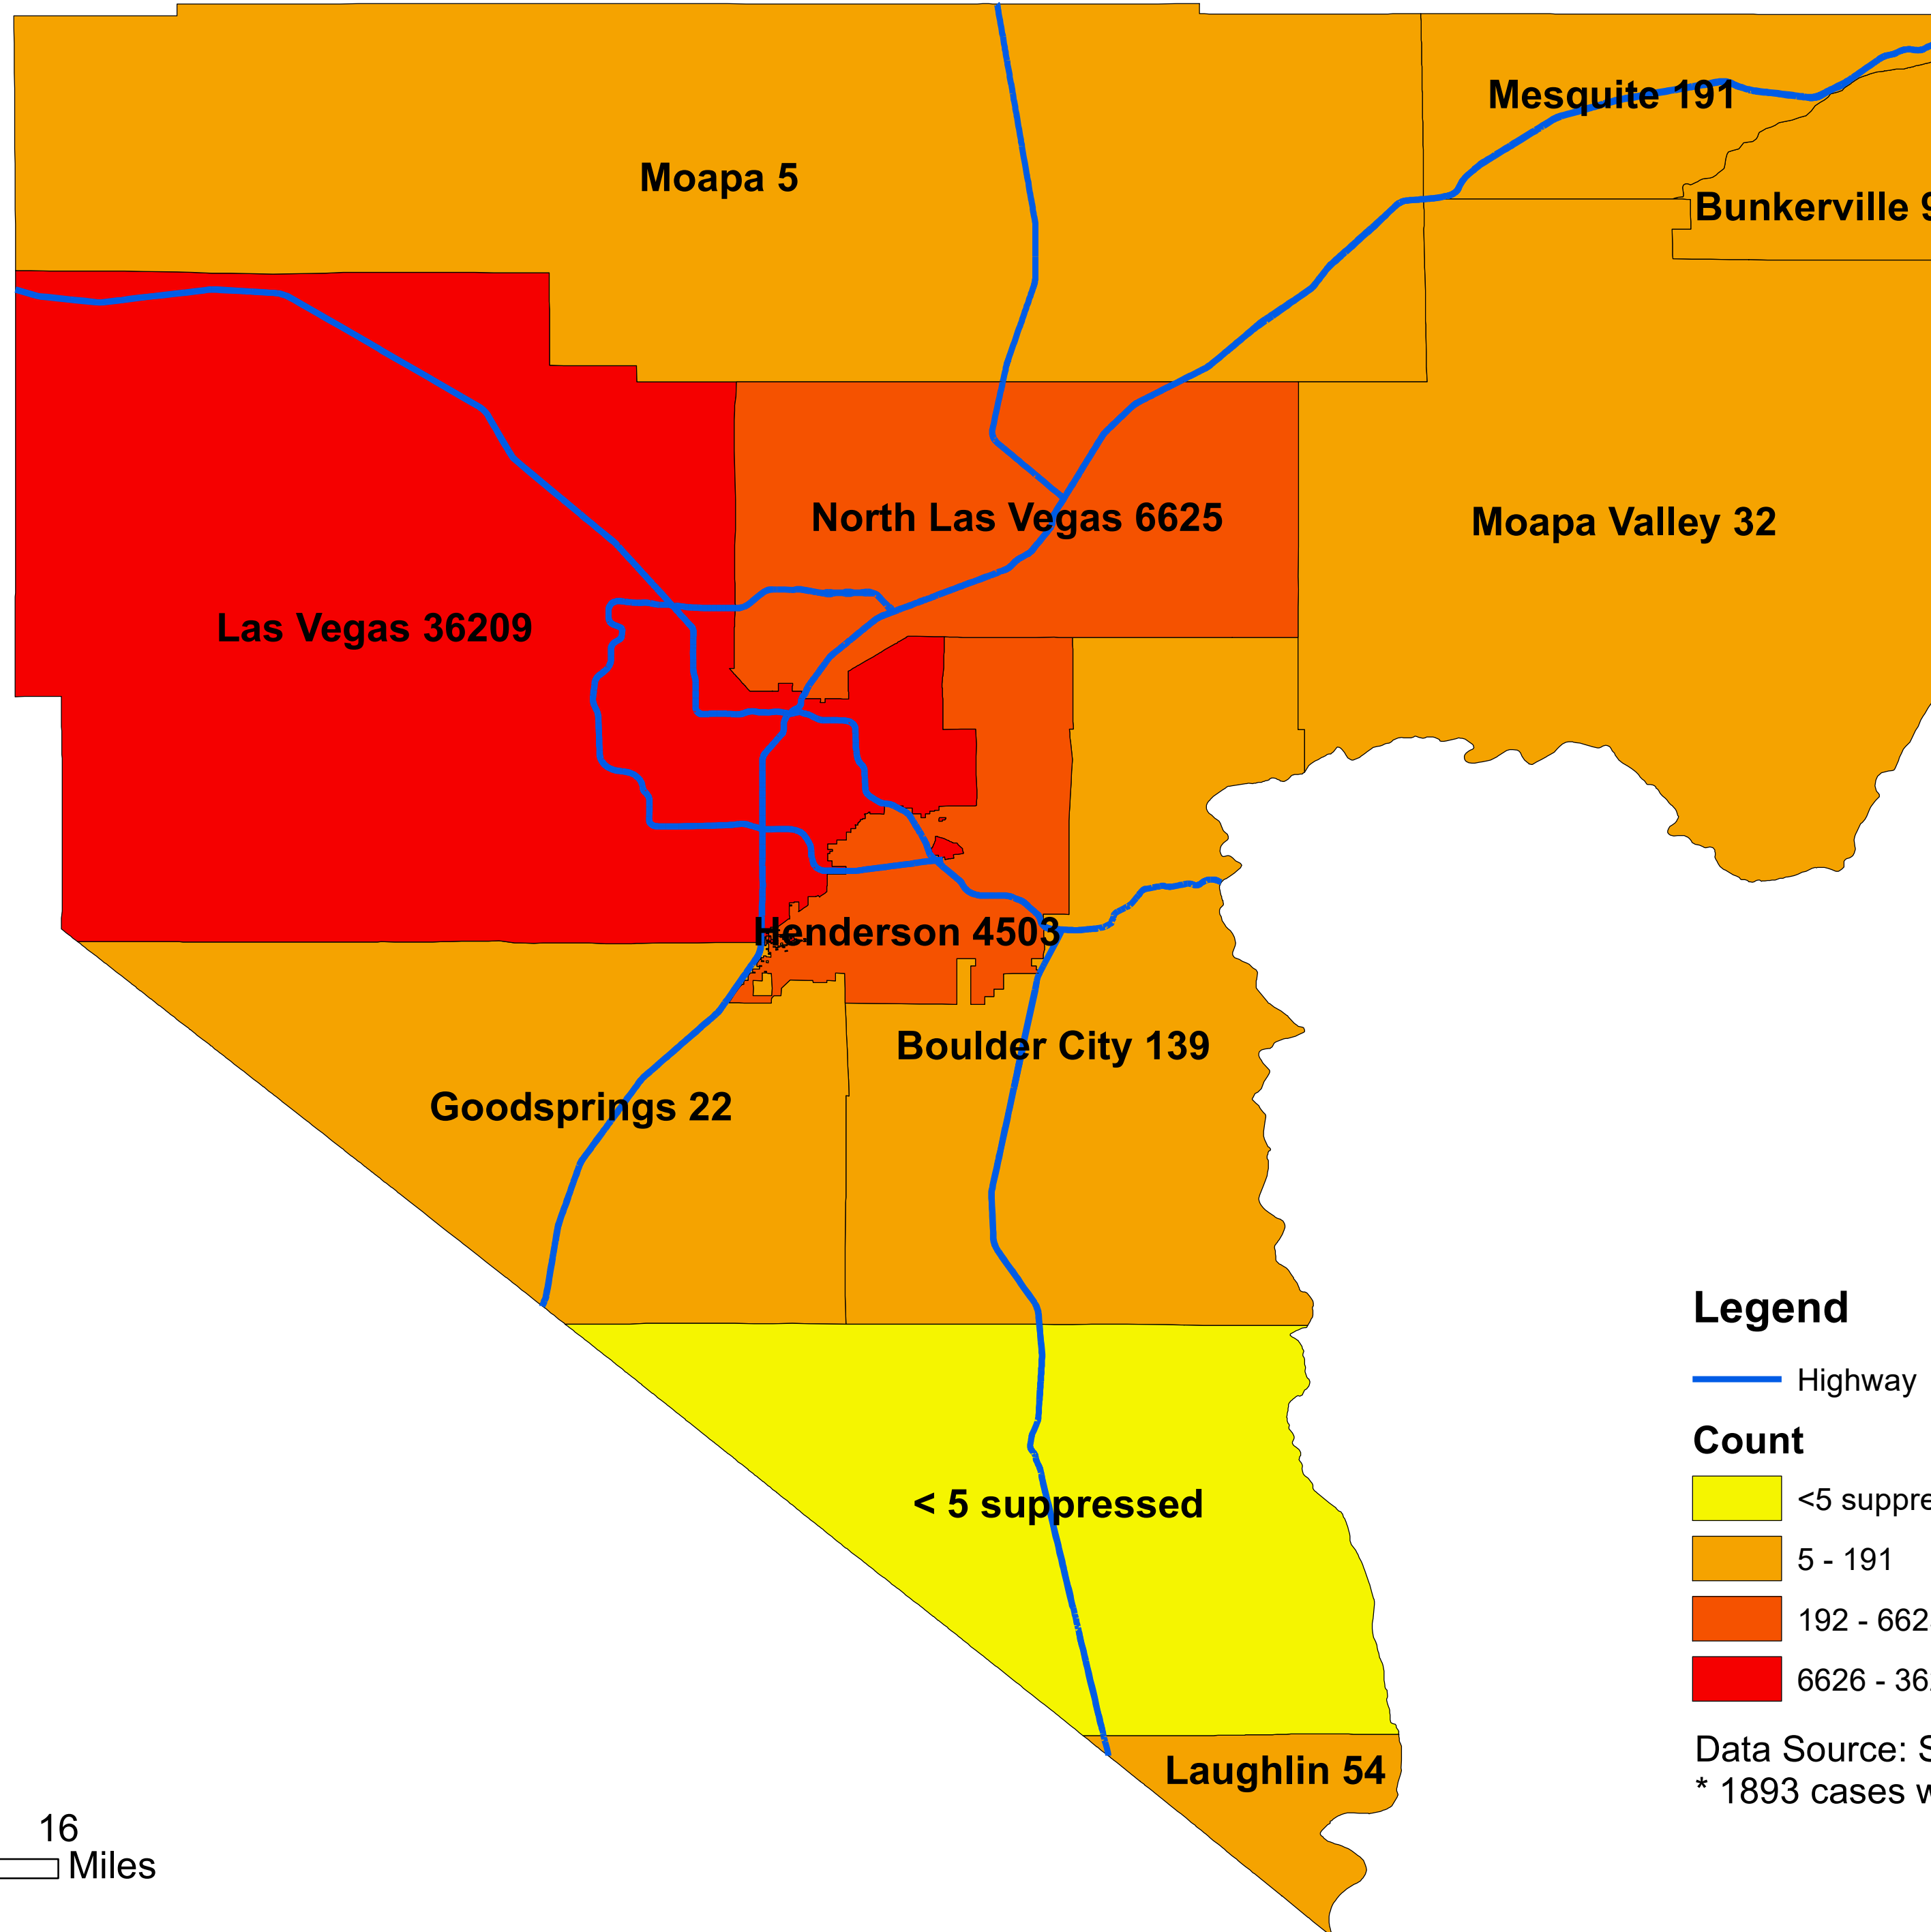

Number of COVID-19 cases by city in Clark county (08.11.2020)

Legend

— Highway

Count

<5 suppressed

5 - 191

192 - 6625

6626 - 36209

Data Source: SNHD

* 1893 cases without city information

0 4 8 16
Miles