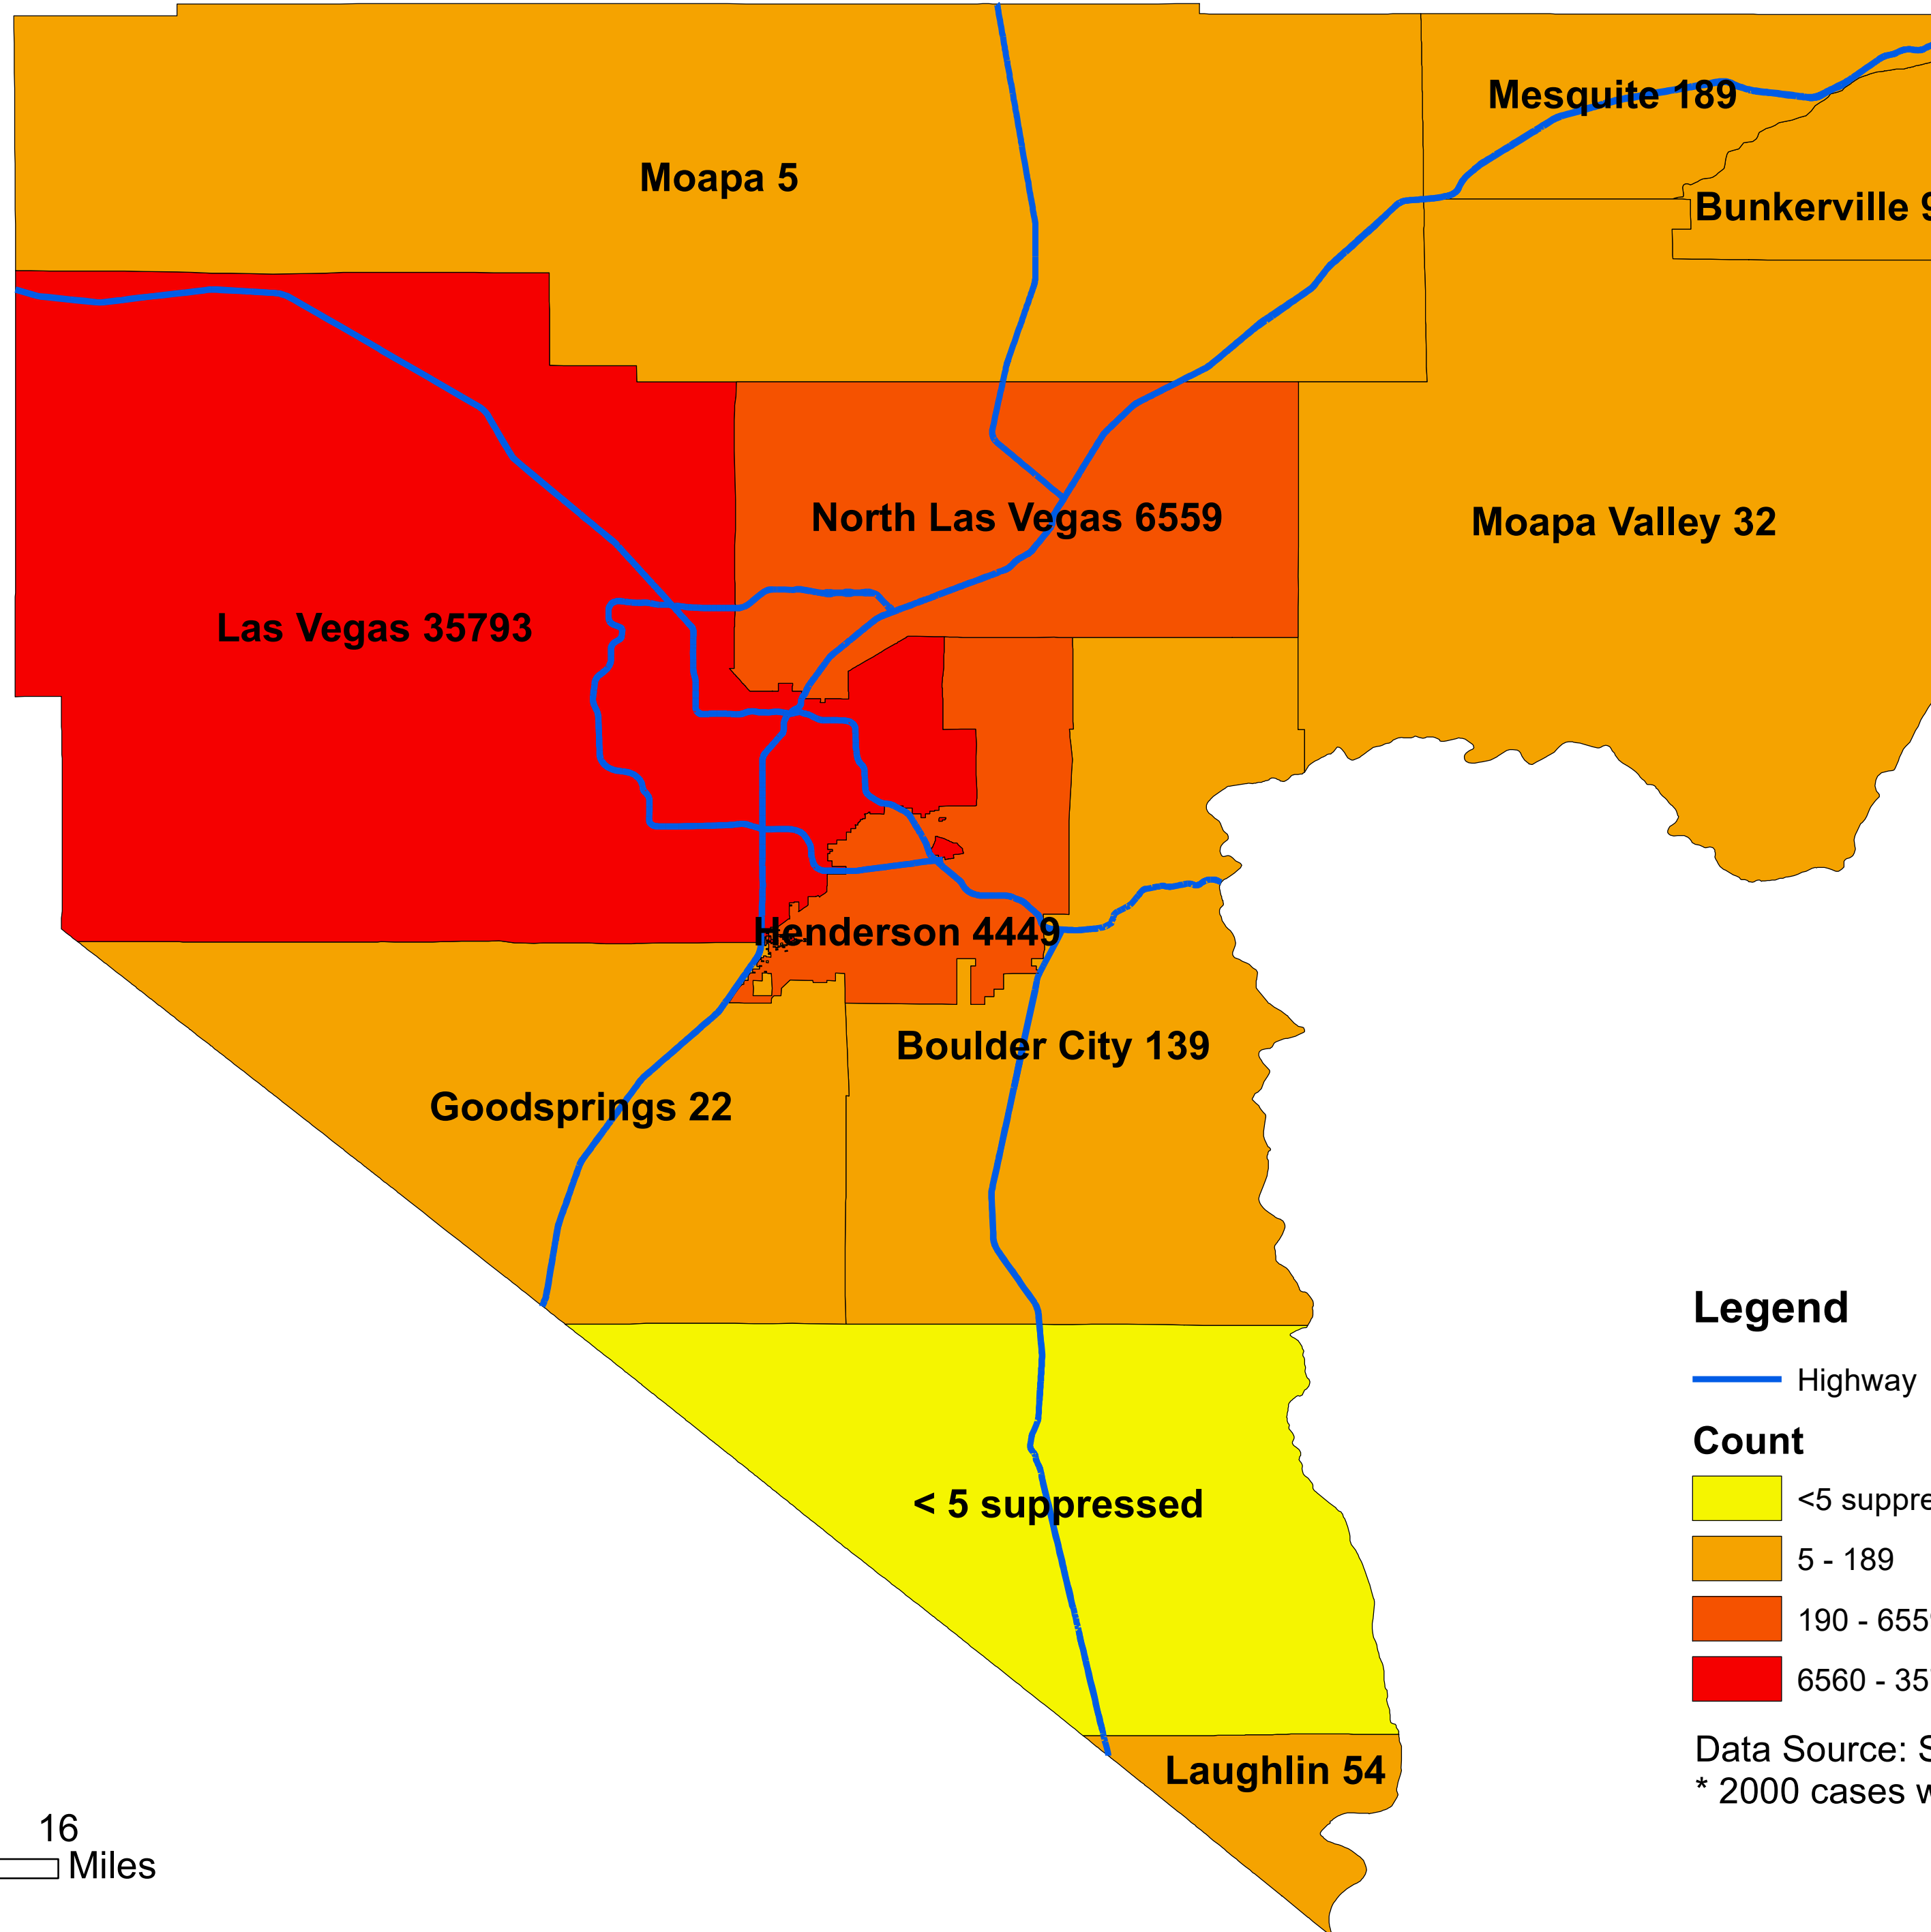

Number of COVID-19 cases by city in Clark county (08.10.2020)

Legend

— Highway

Count

<5 suppressed

5 - 189

190 - 6559

6560 - 35793

Data Source: SNHD

* 2000 cases without city information

0 4 8 16
Miles