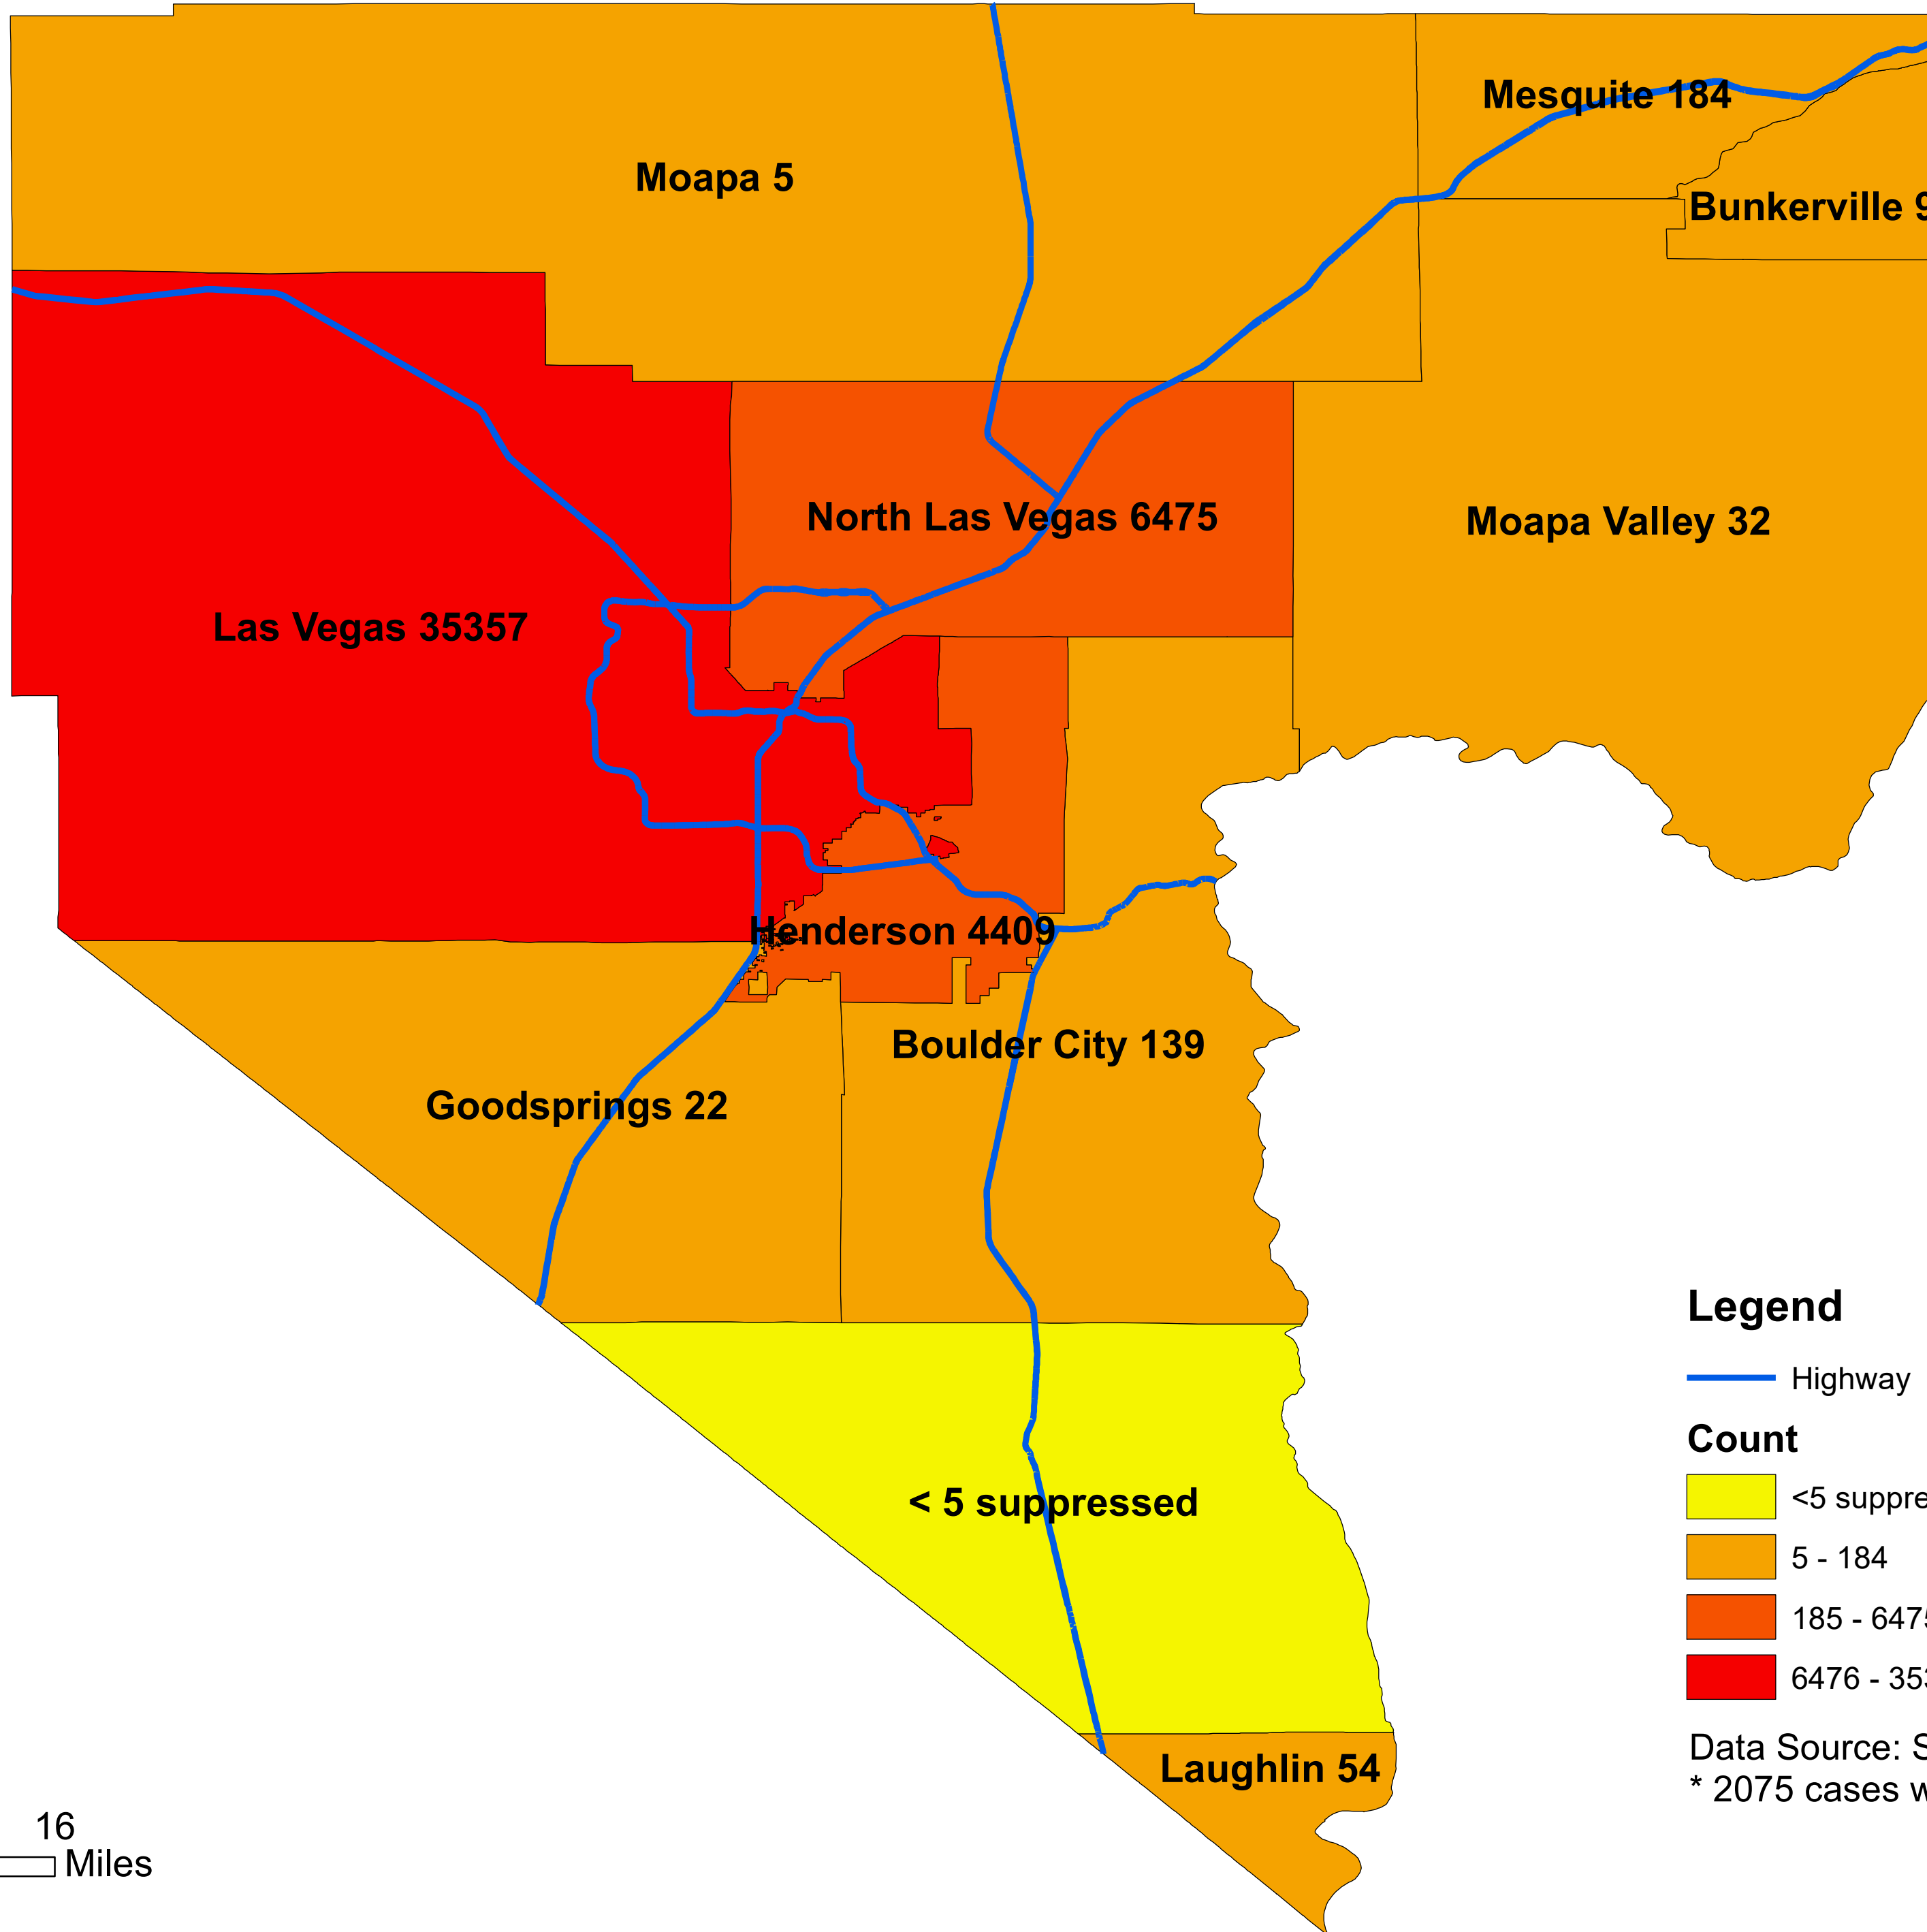

# Number of COVID-19 cases by city in Clark county (08.09.2020)

## Legend

— Highway

## Count

<5 suppressed

5 - 184

185 - 6475

6476 - 35357

Data Source: SNHD

\* 2075 cases without city information

0 4 8 16  
Miles