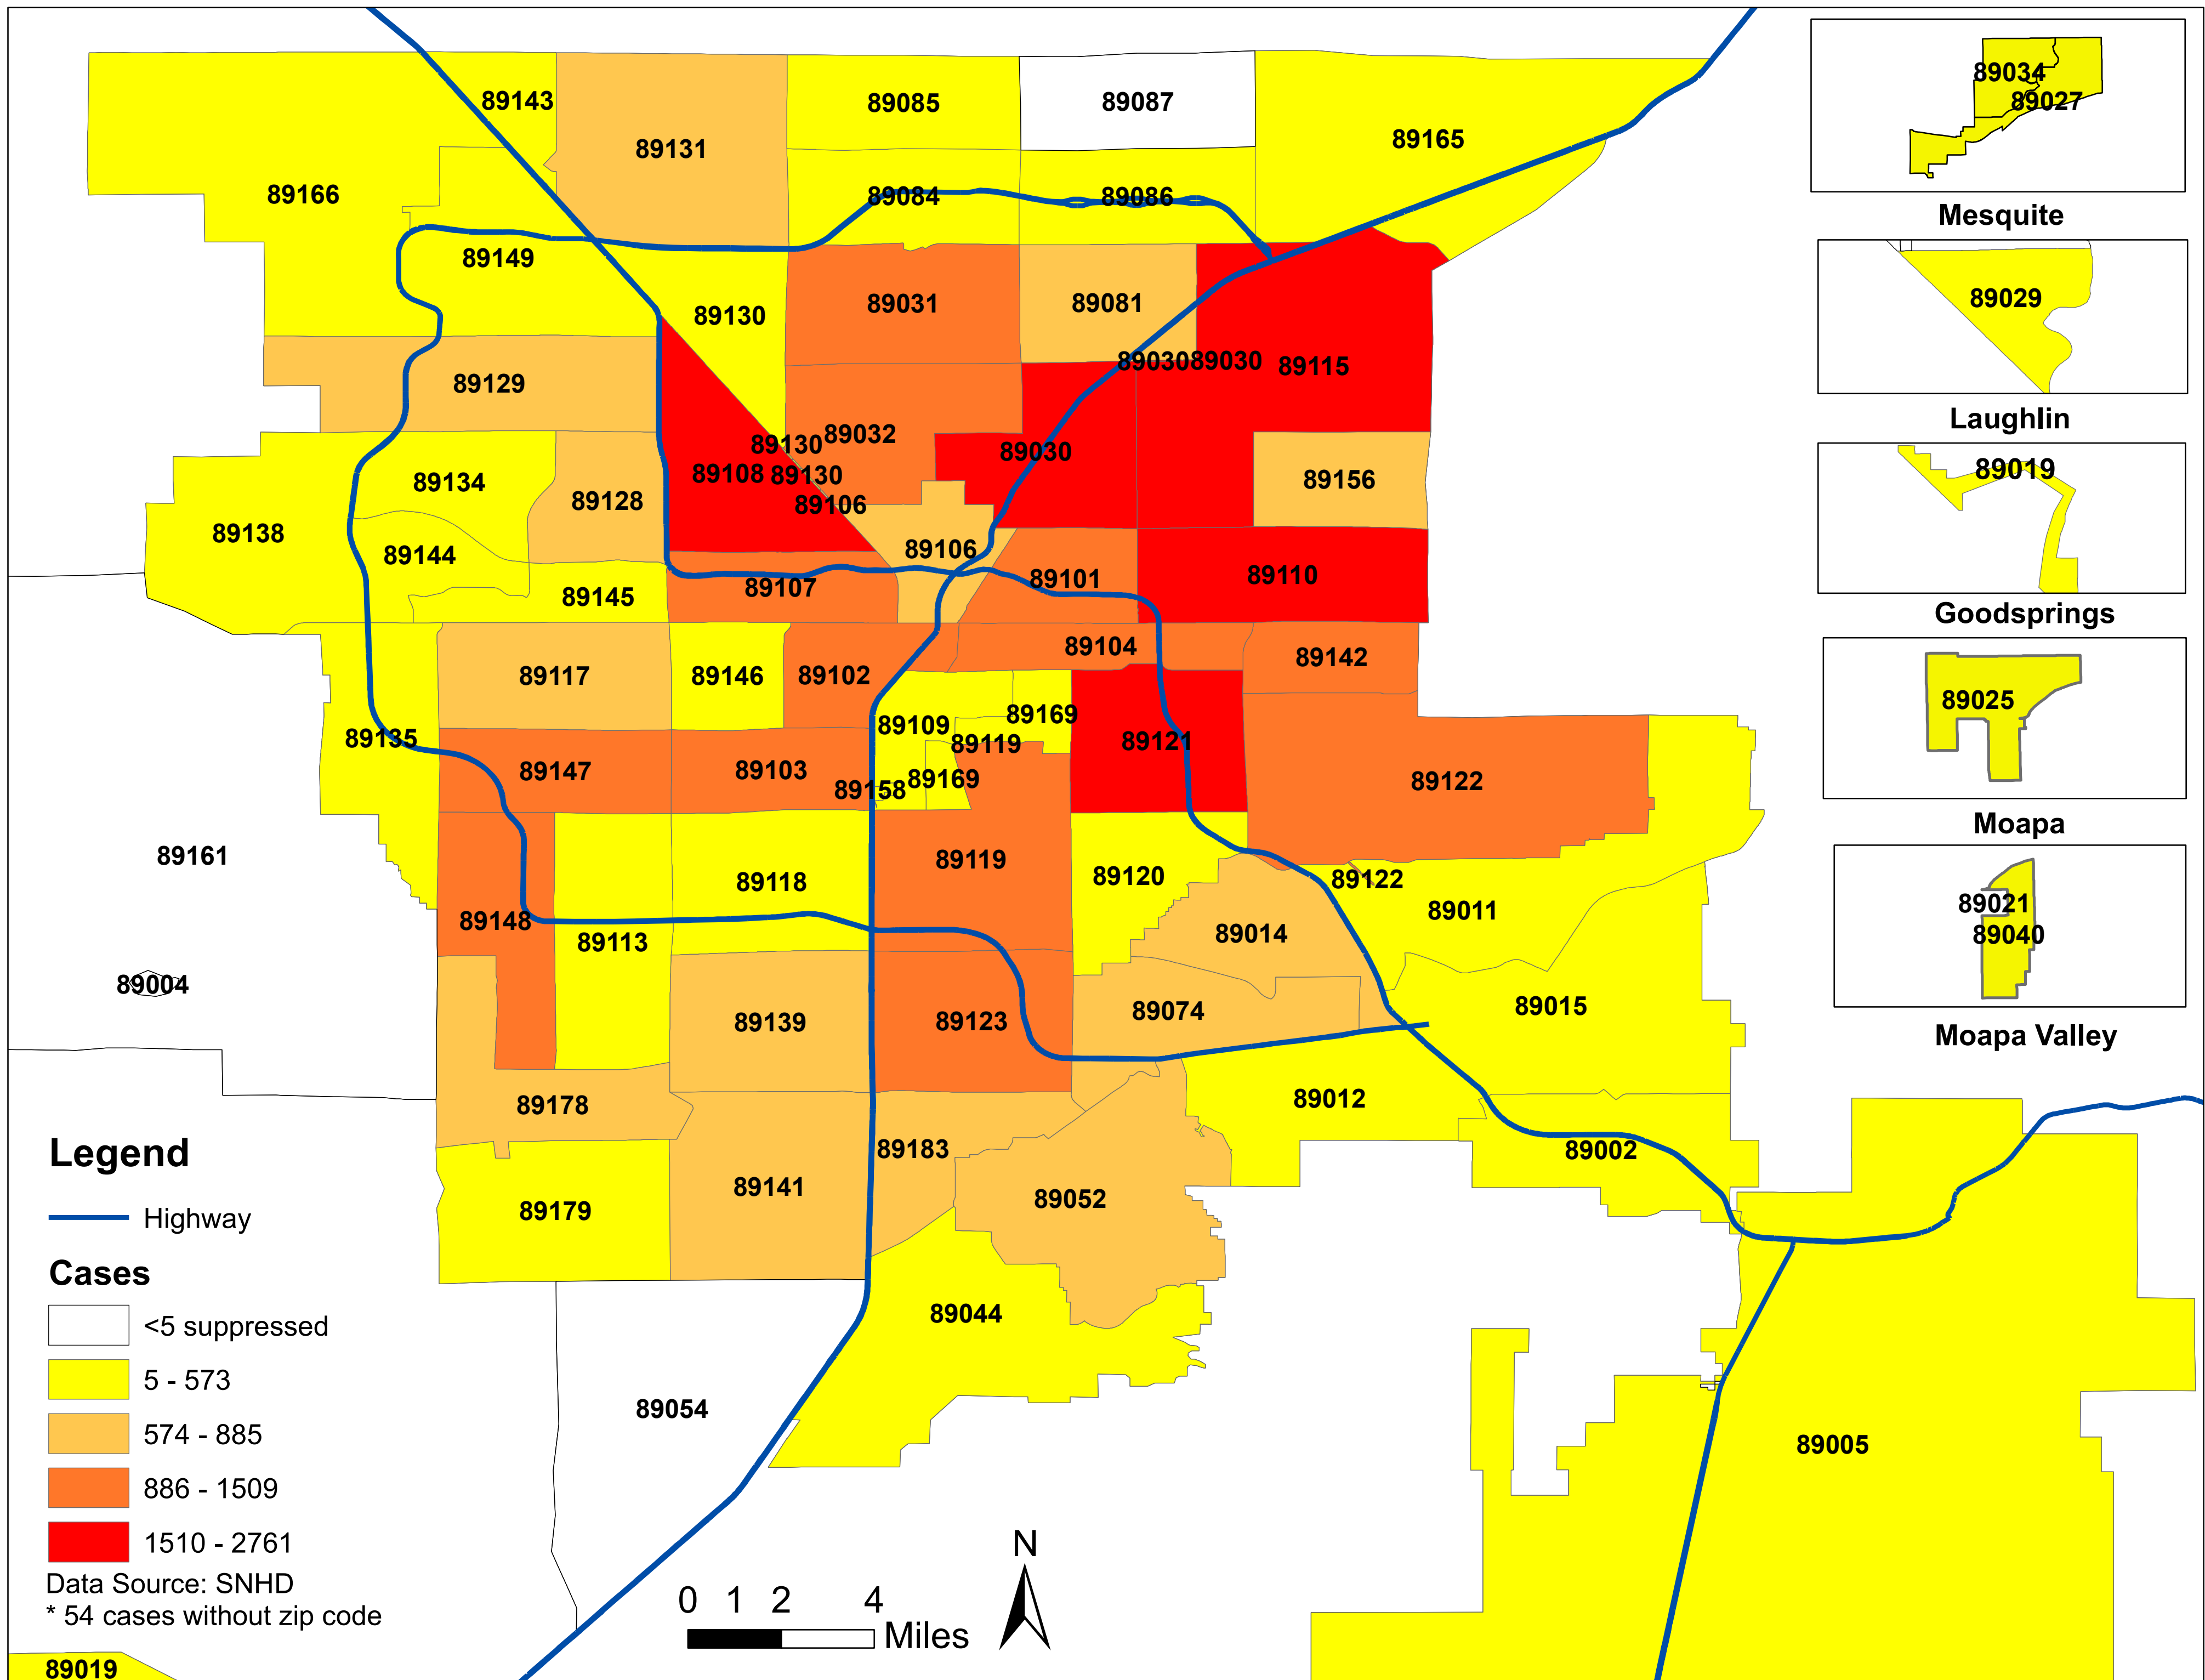

# Number of COVID-19 cases by zip code in Clark county (08.08.2020)

89019