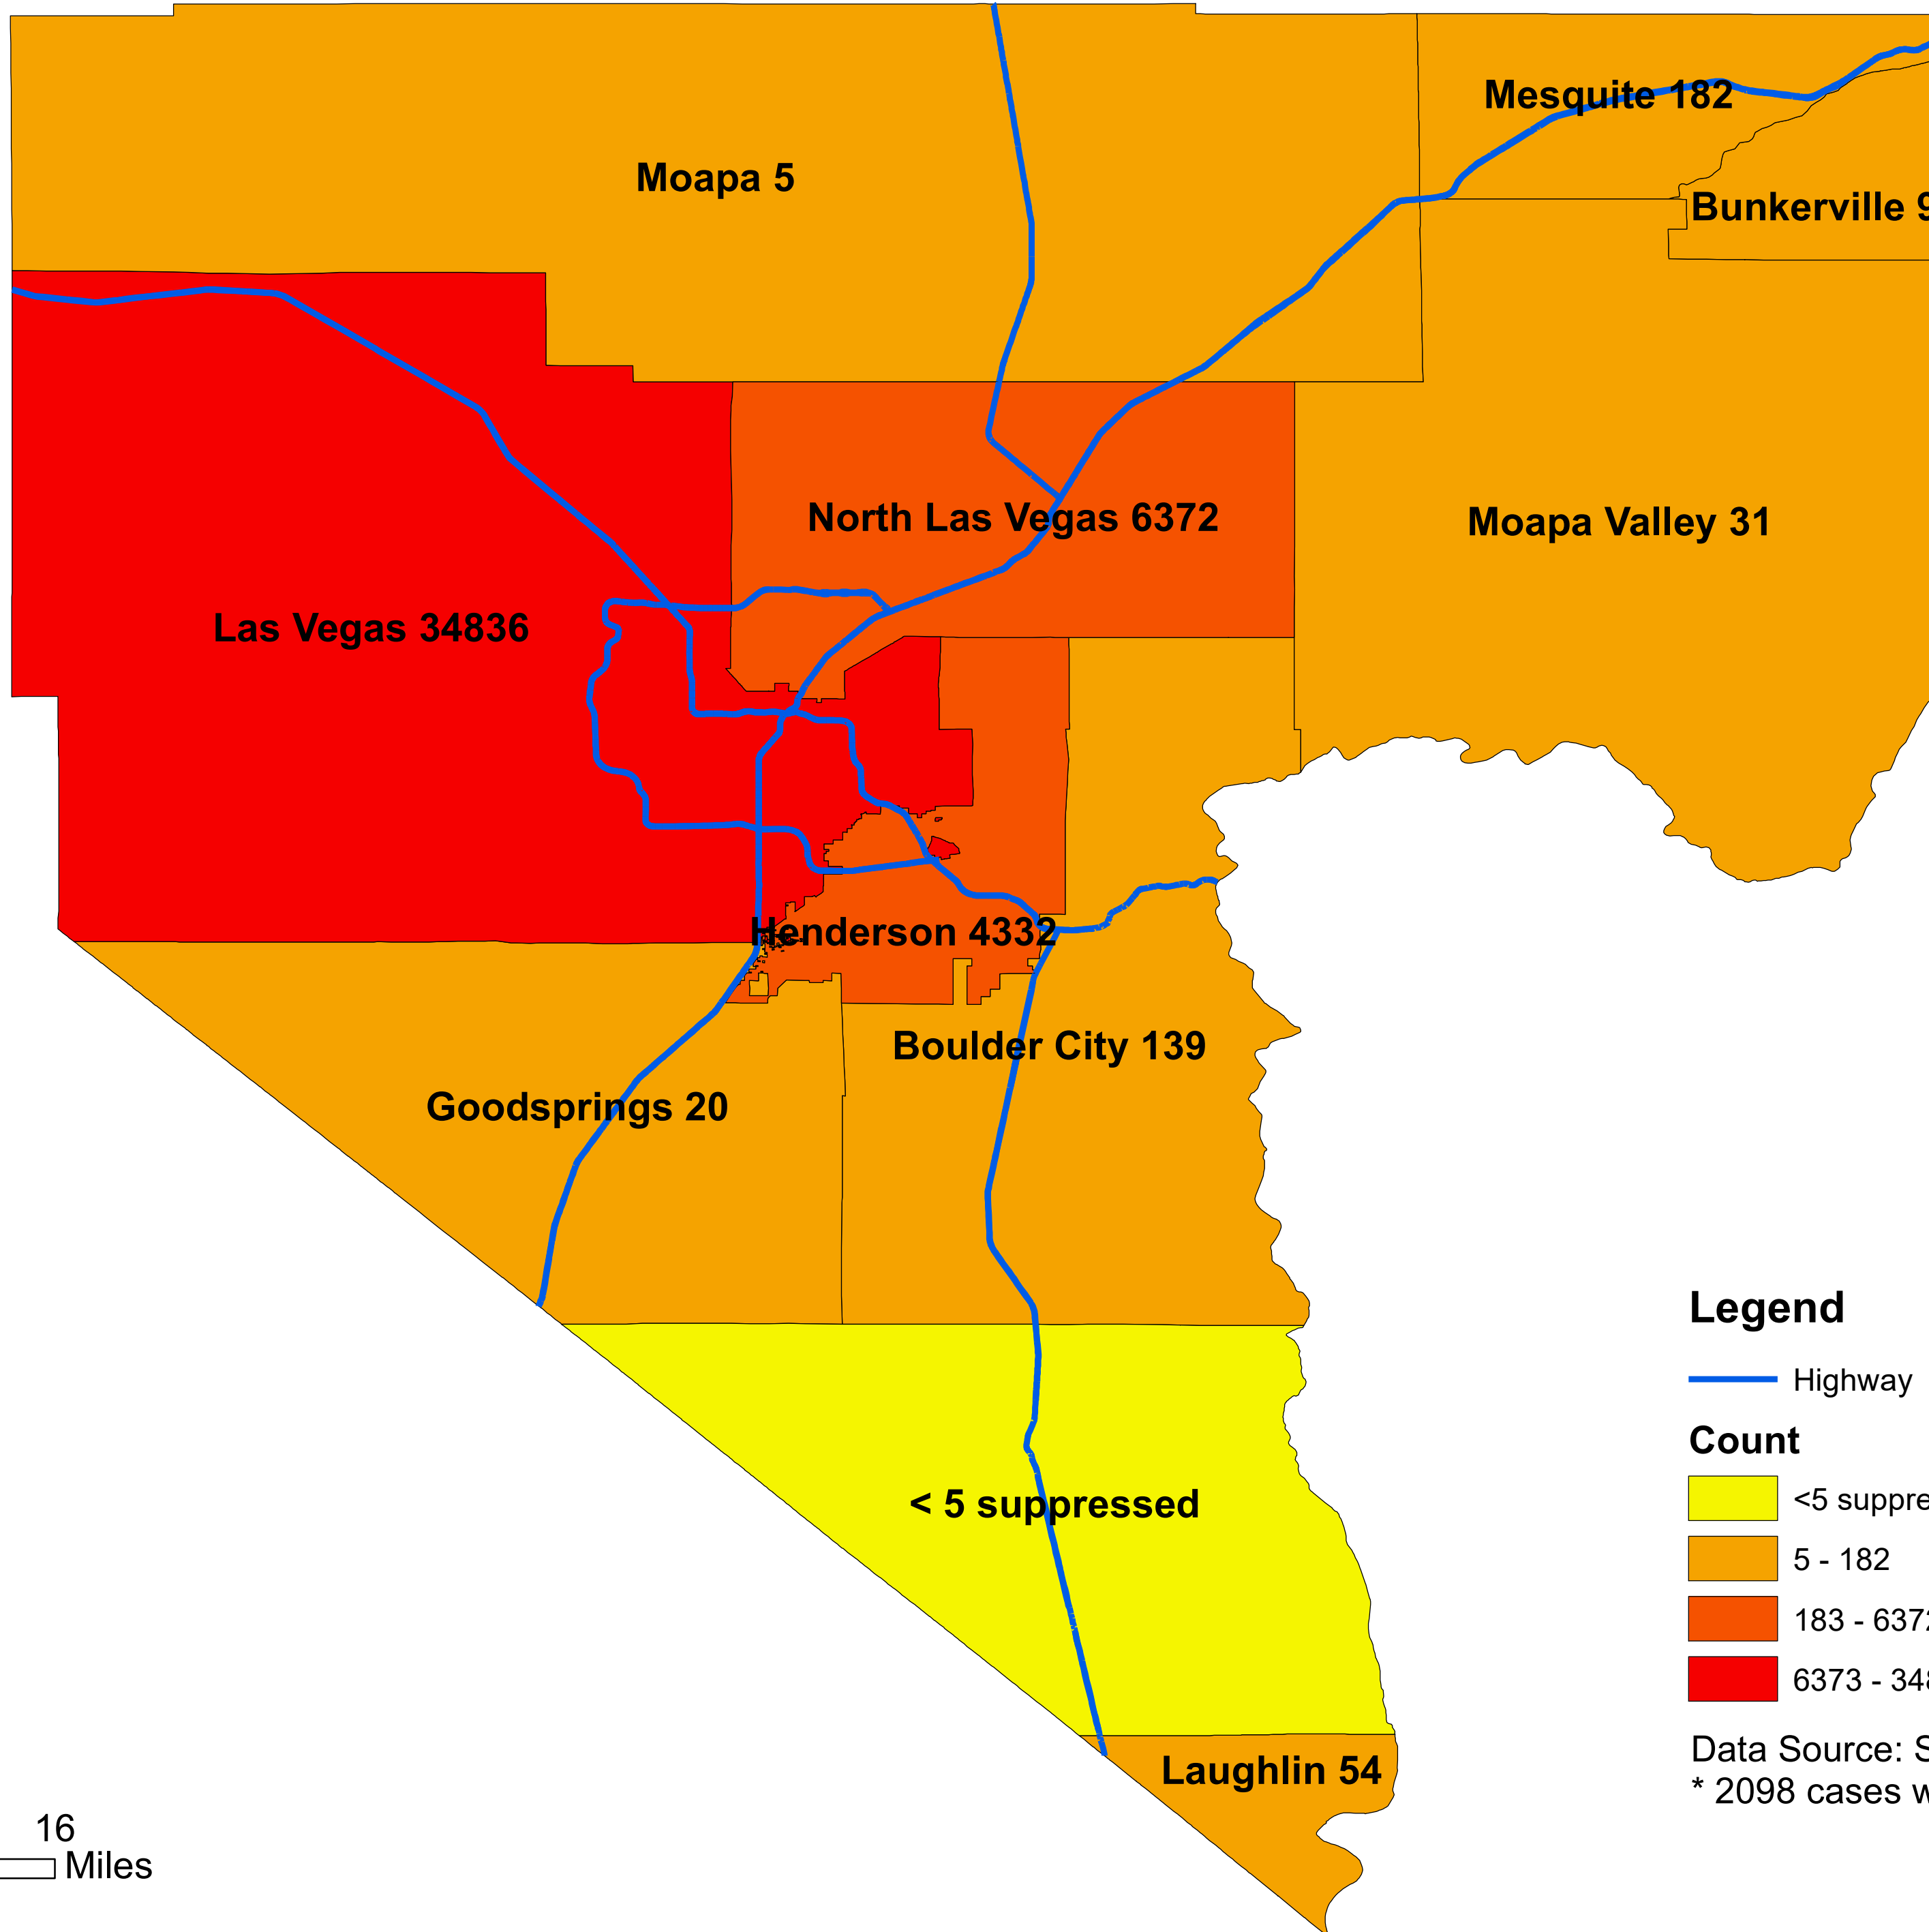

Number of COVID-19 cases by city in Clark county (08.08.2020)

Legend

— Highway

Count

<5 suppressed

5 - 182

183 - 6372

6373 - 34836

Data Source: SNHD

* 2098 cases without city information

0 4 8 16 Miles