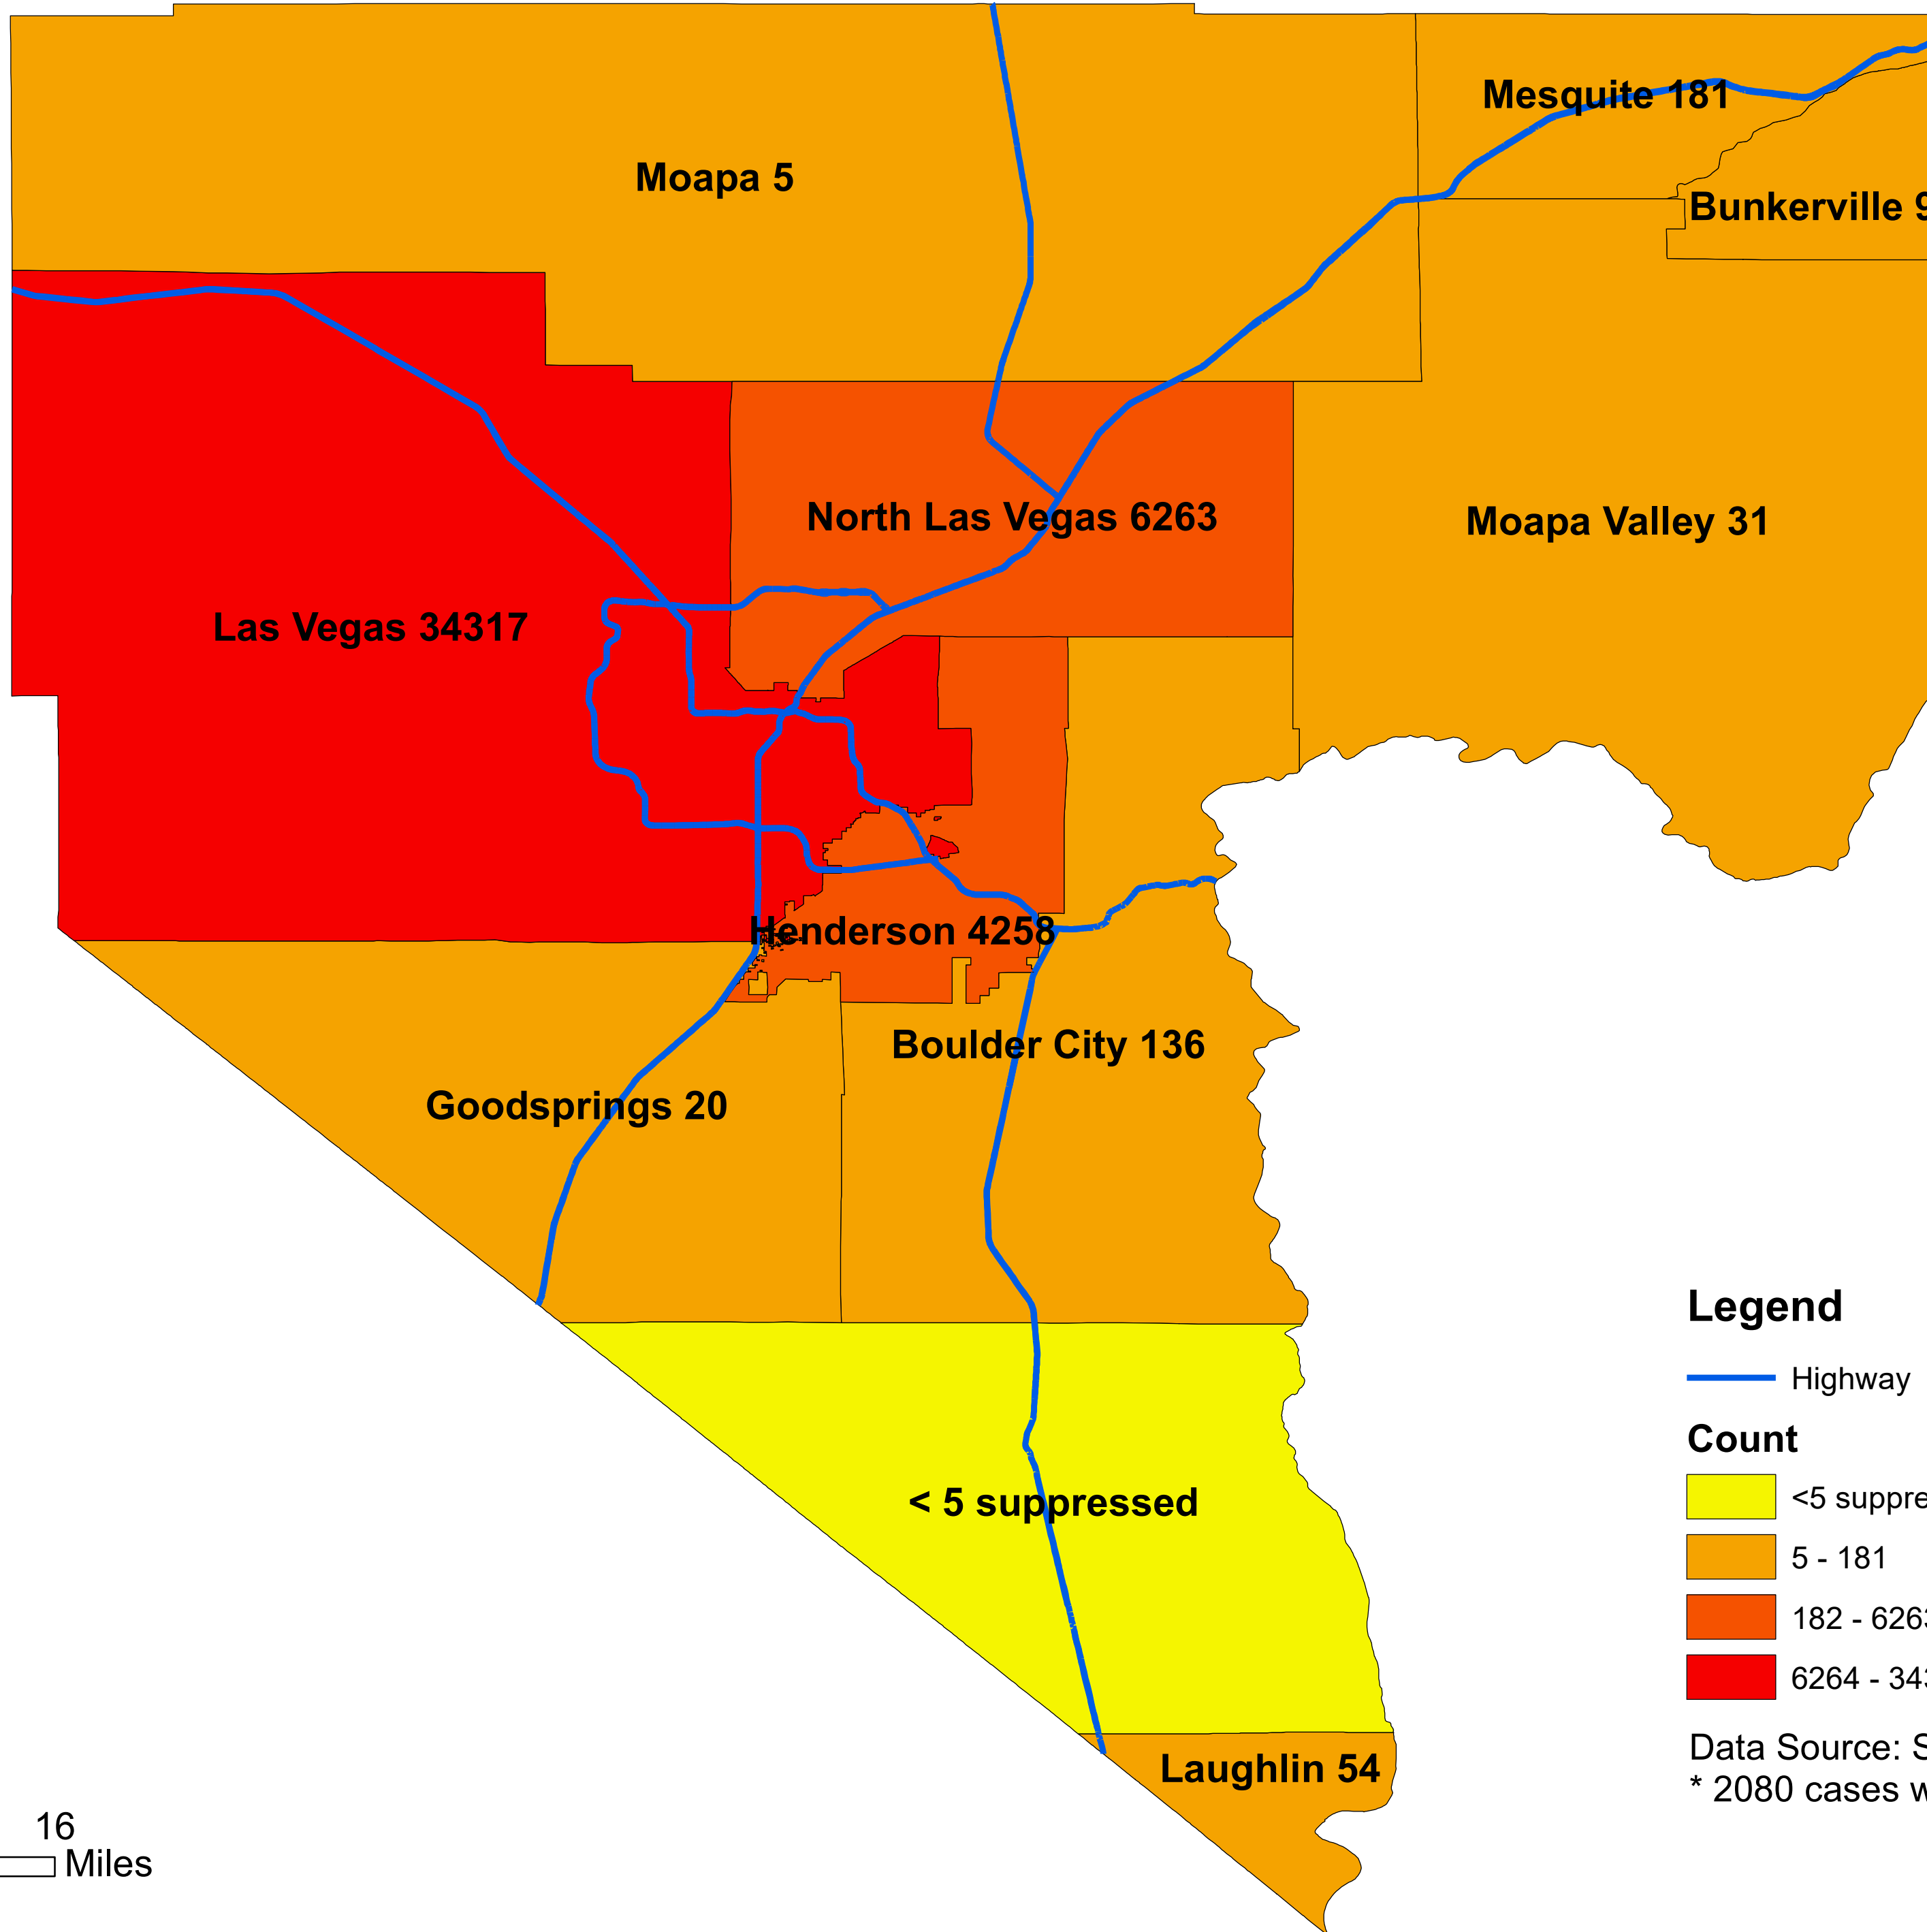

Number of COVID-19 cases by city in Clark county (08.07.2020)

Legend

— Highway

Count

<5 suppressed

5 - 181

182 - 6263

6264 - 34317

Data Source: SNHD

* 2080 cases without city information

0 4 8 16
Miles