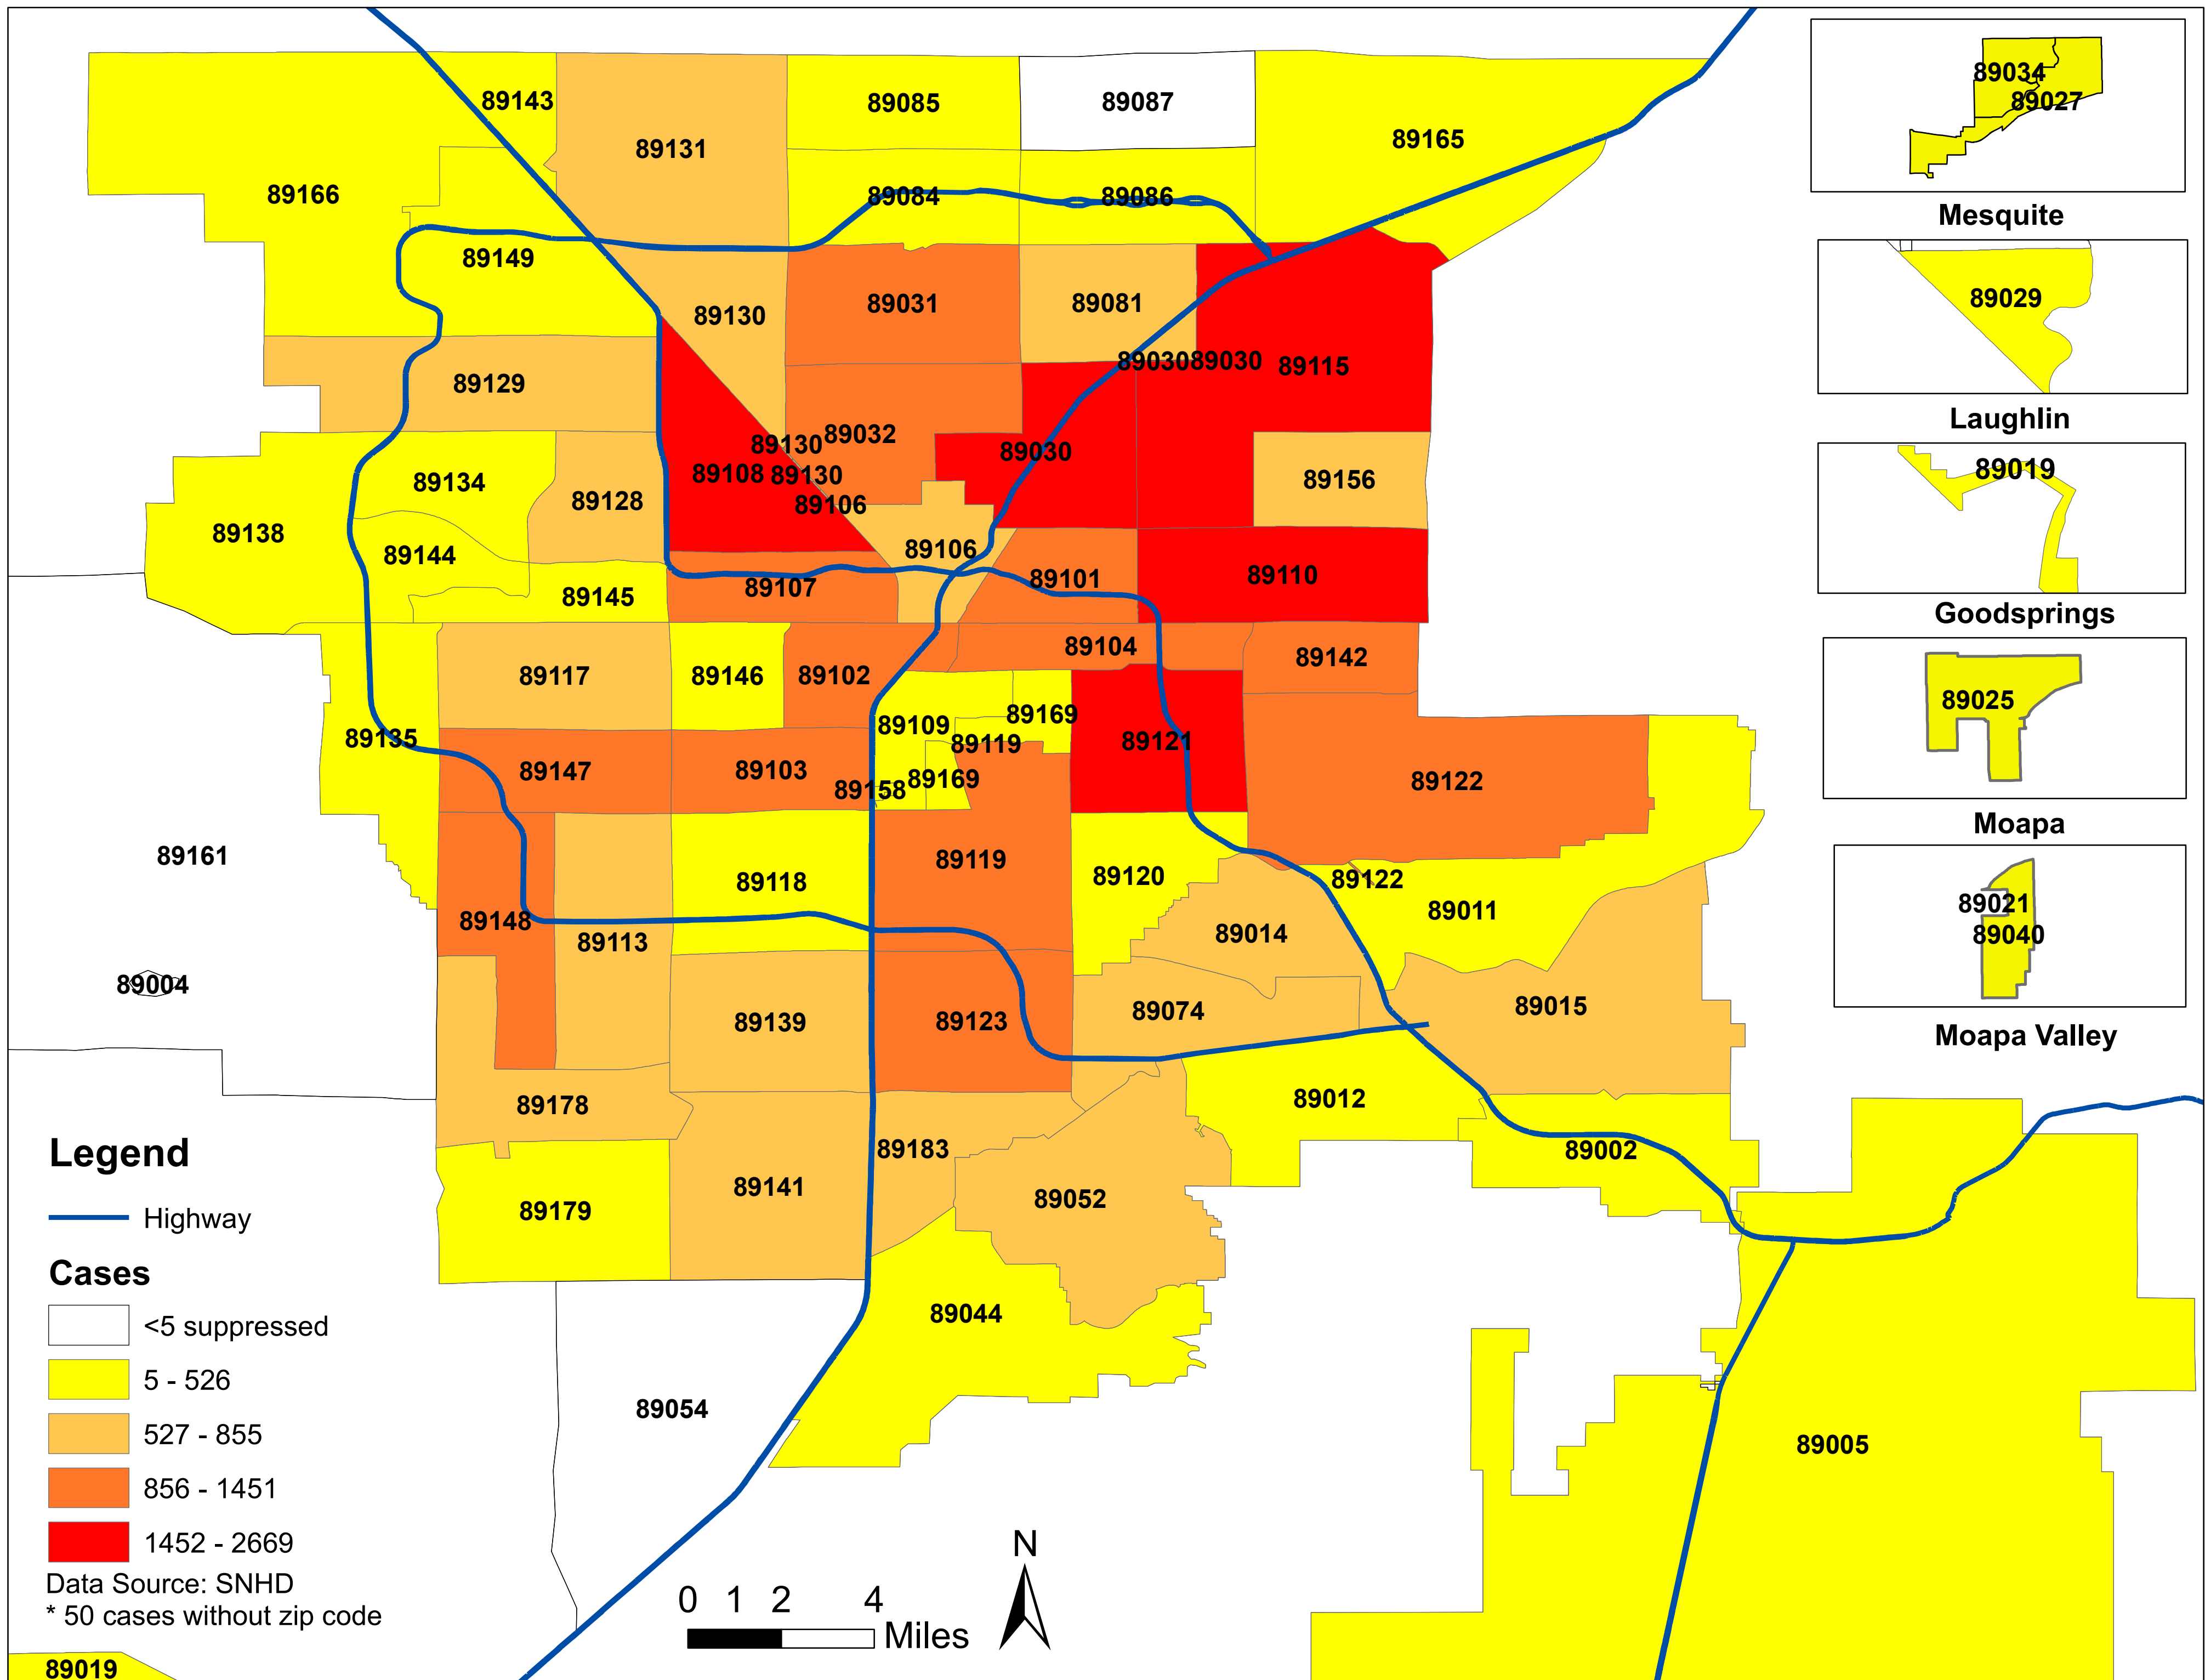

# Number of COVID-19 cases by zip code in Clark county (08.06.2020)

89019