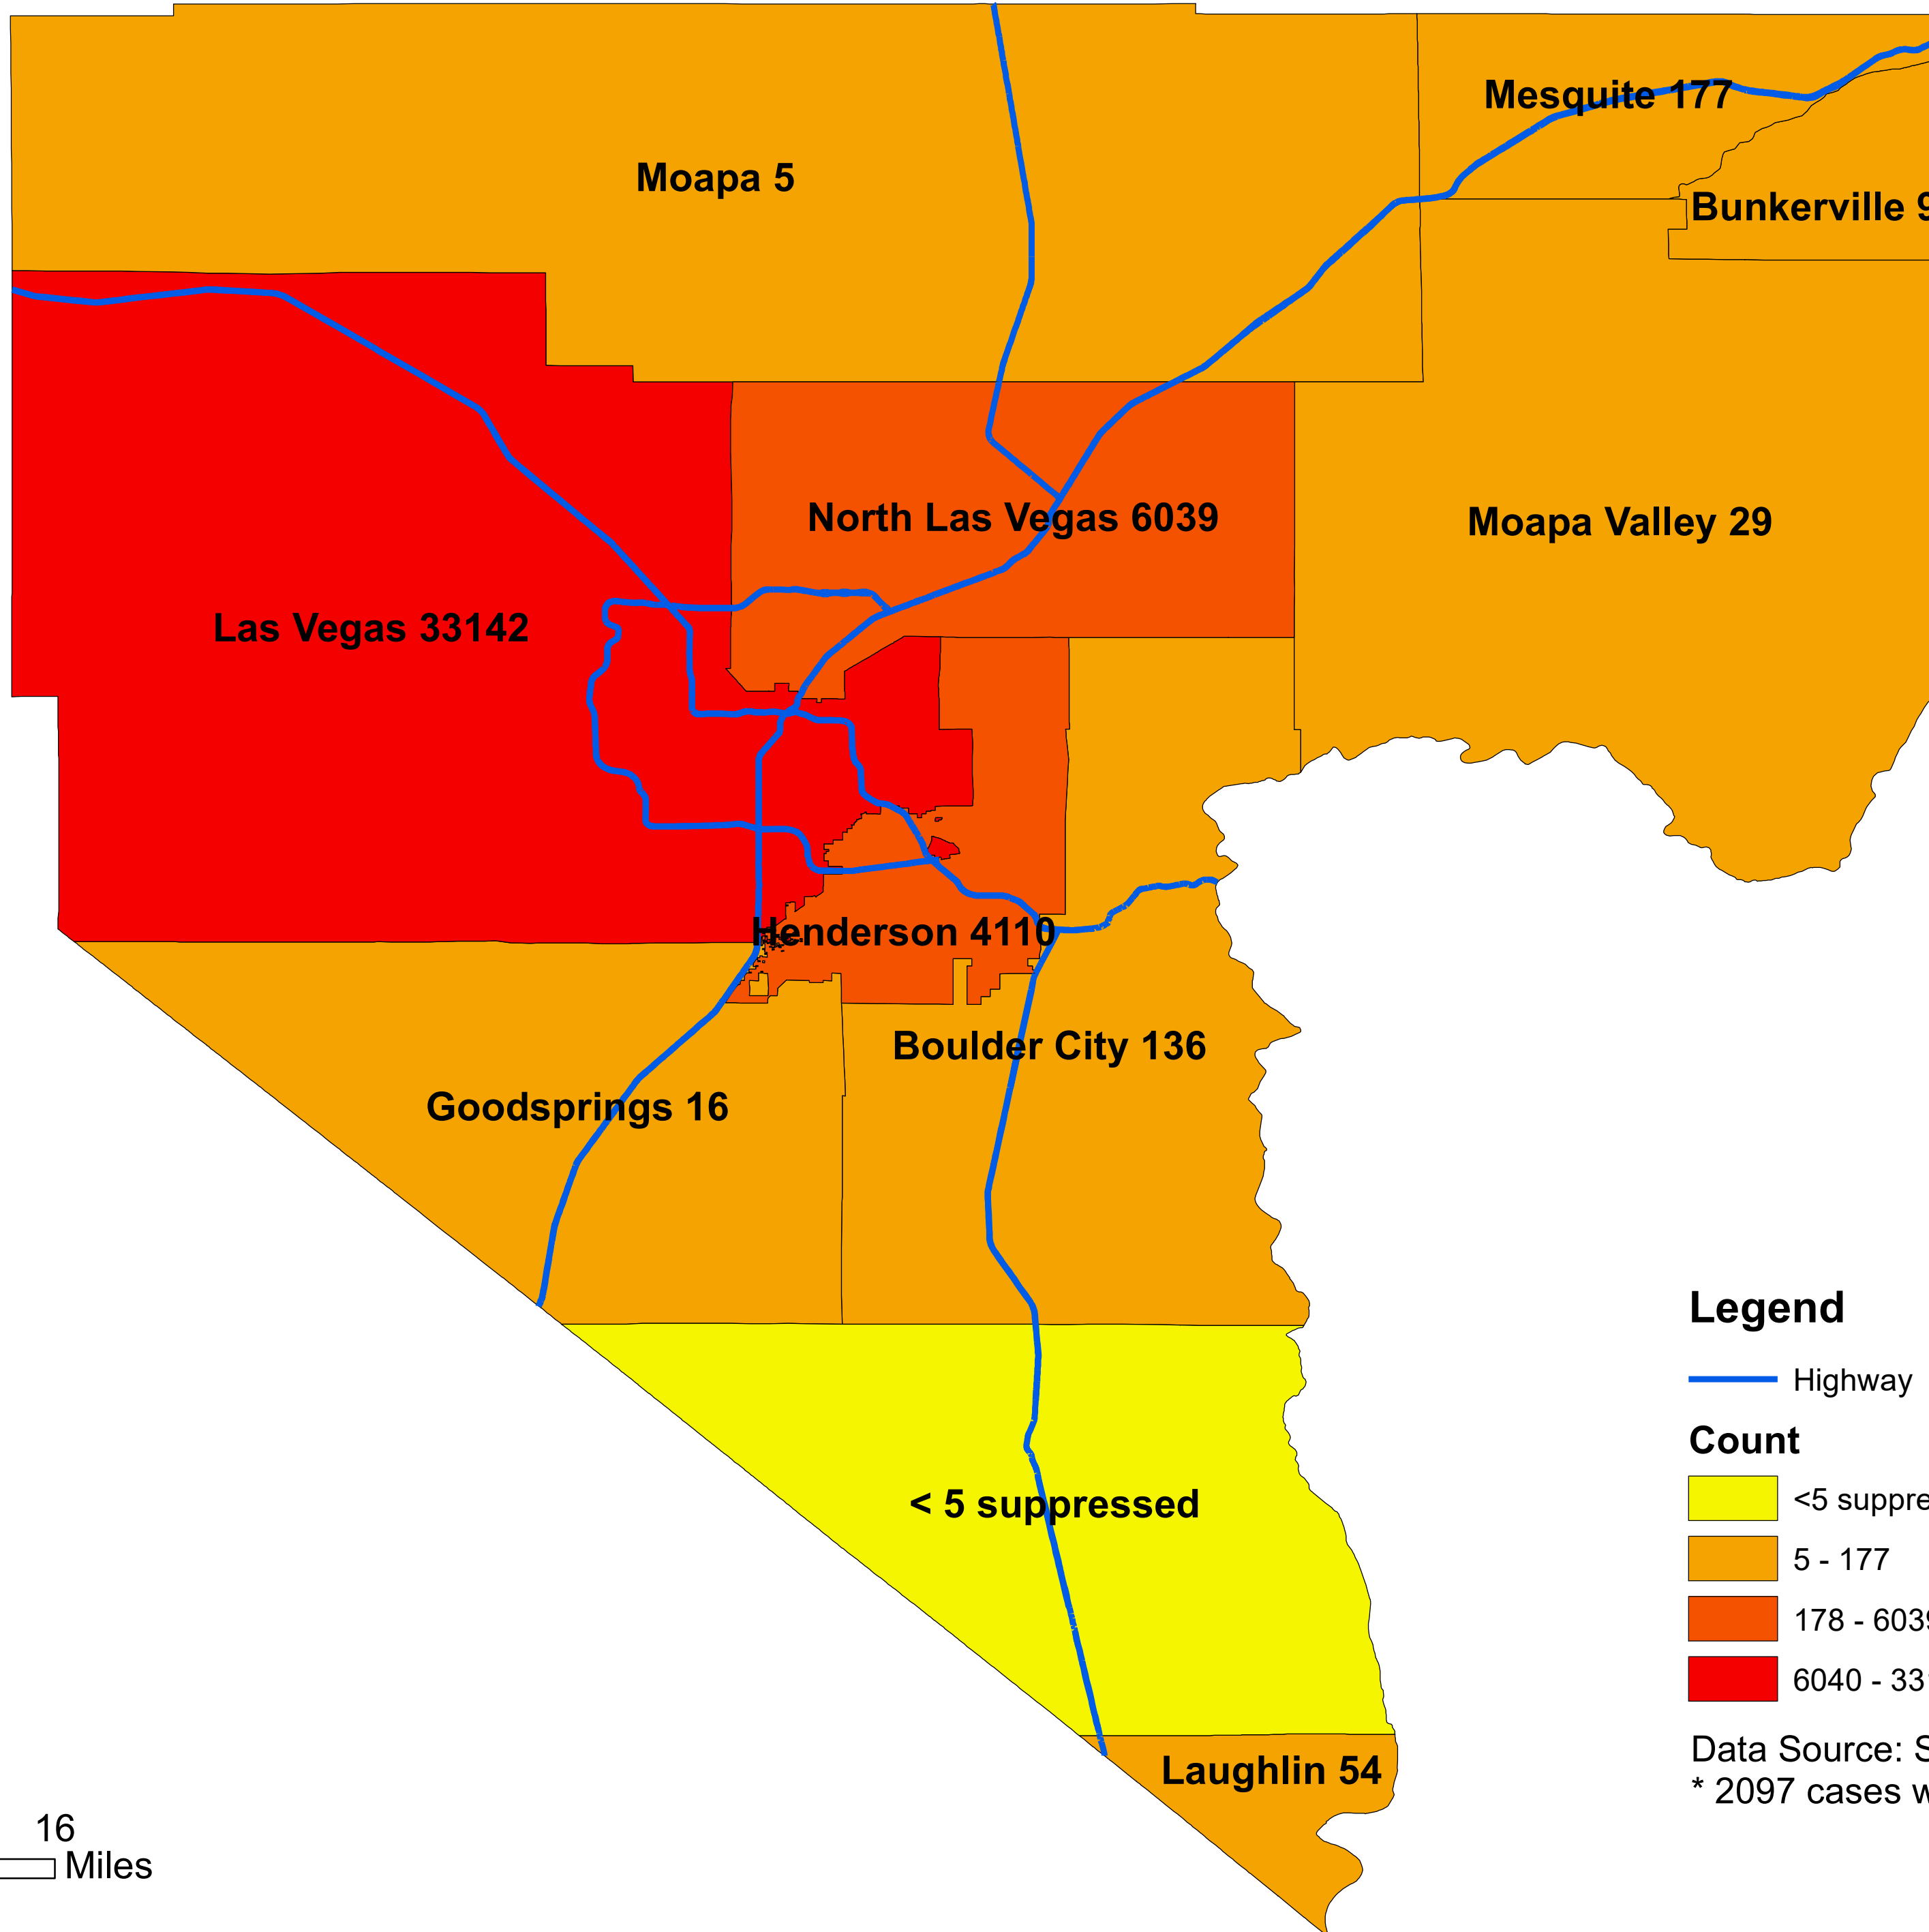

Number of COVID-19 cases by city in Clark county (08.05.2020)

Legend

— Highway

Count

<5 suppressed

5 - 177

178 - 6039

6040 - 33142

Data Source: SNHD

* 2097 cases without city information

0 4 8 16
Miles