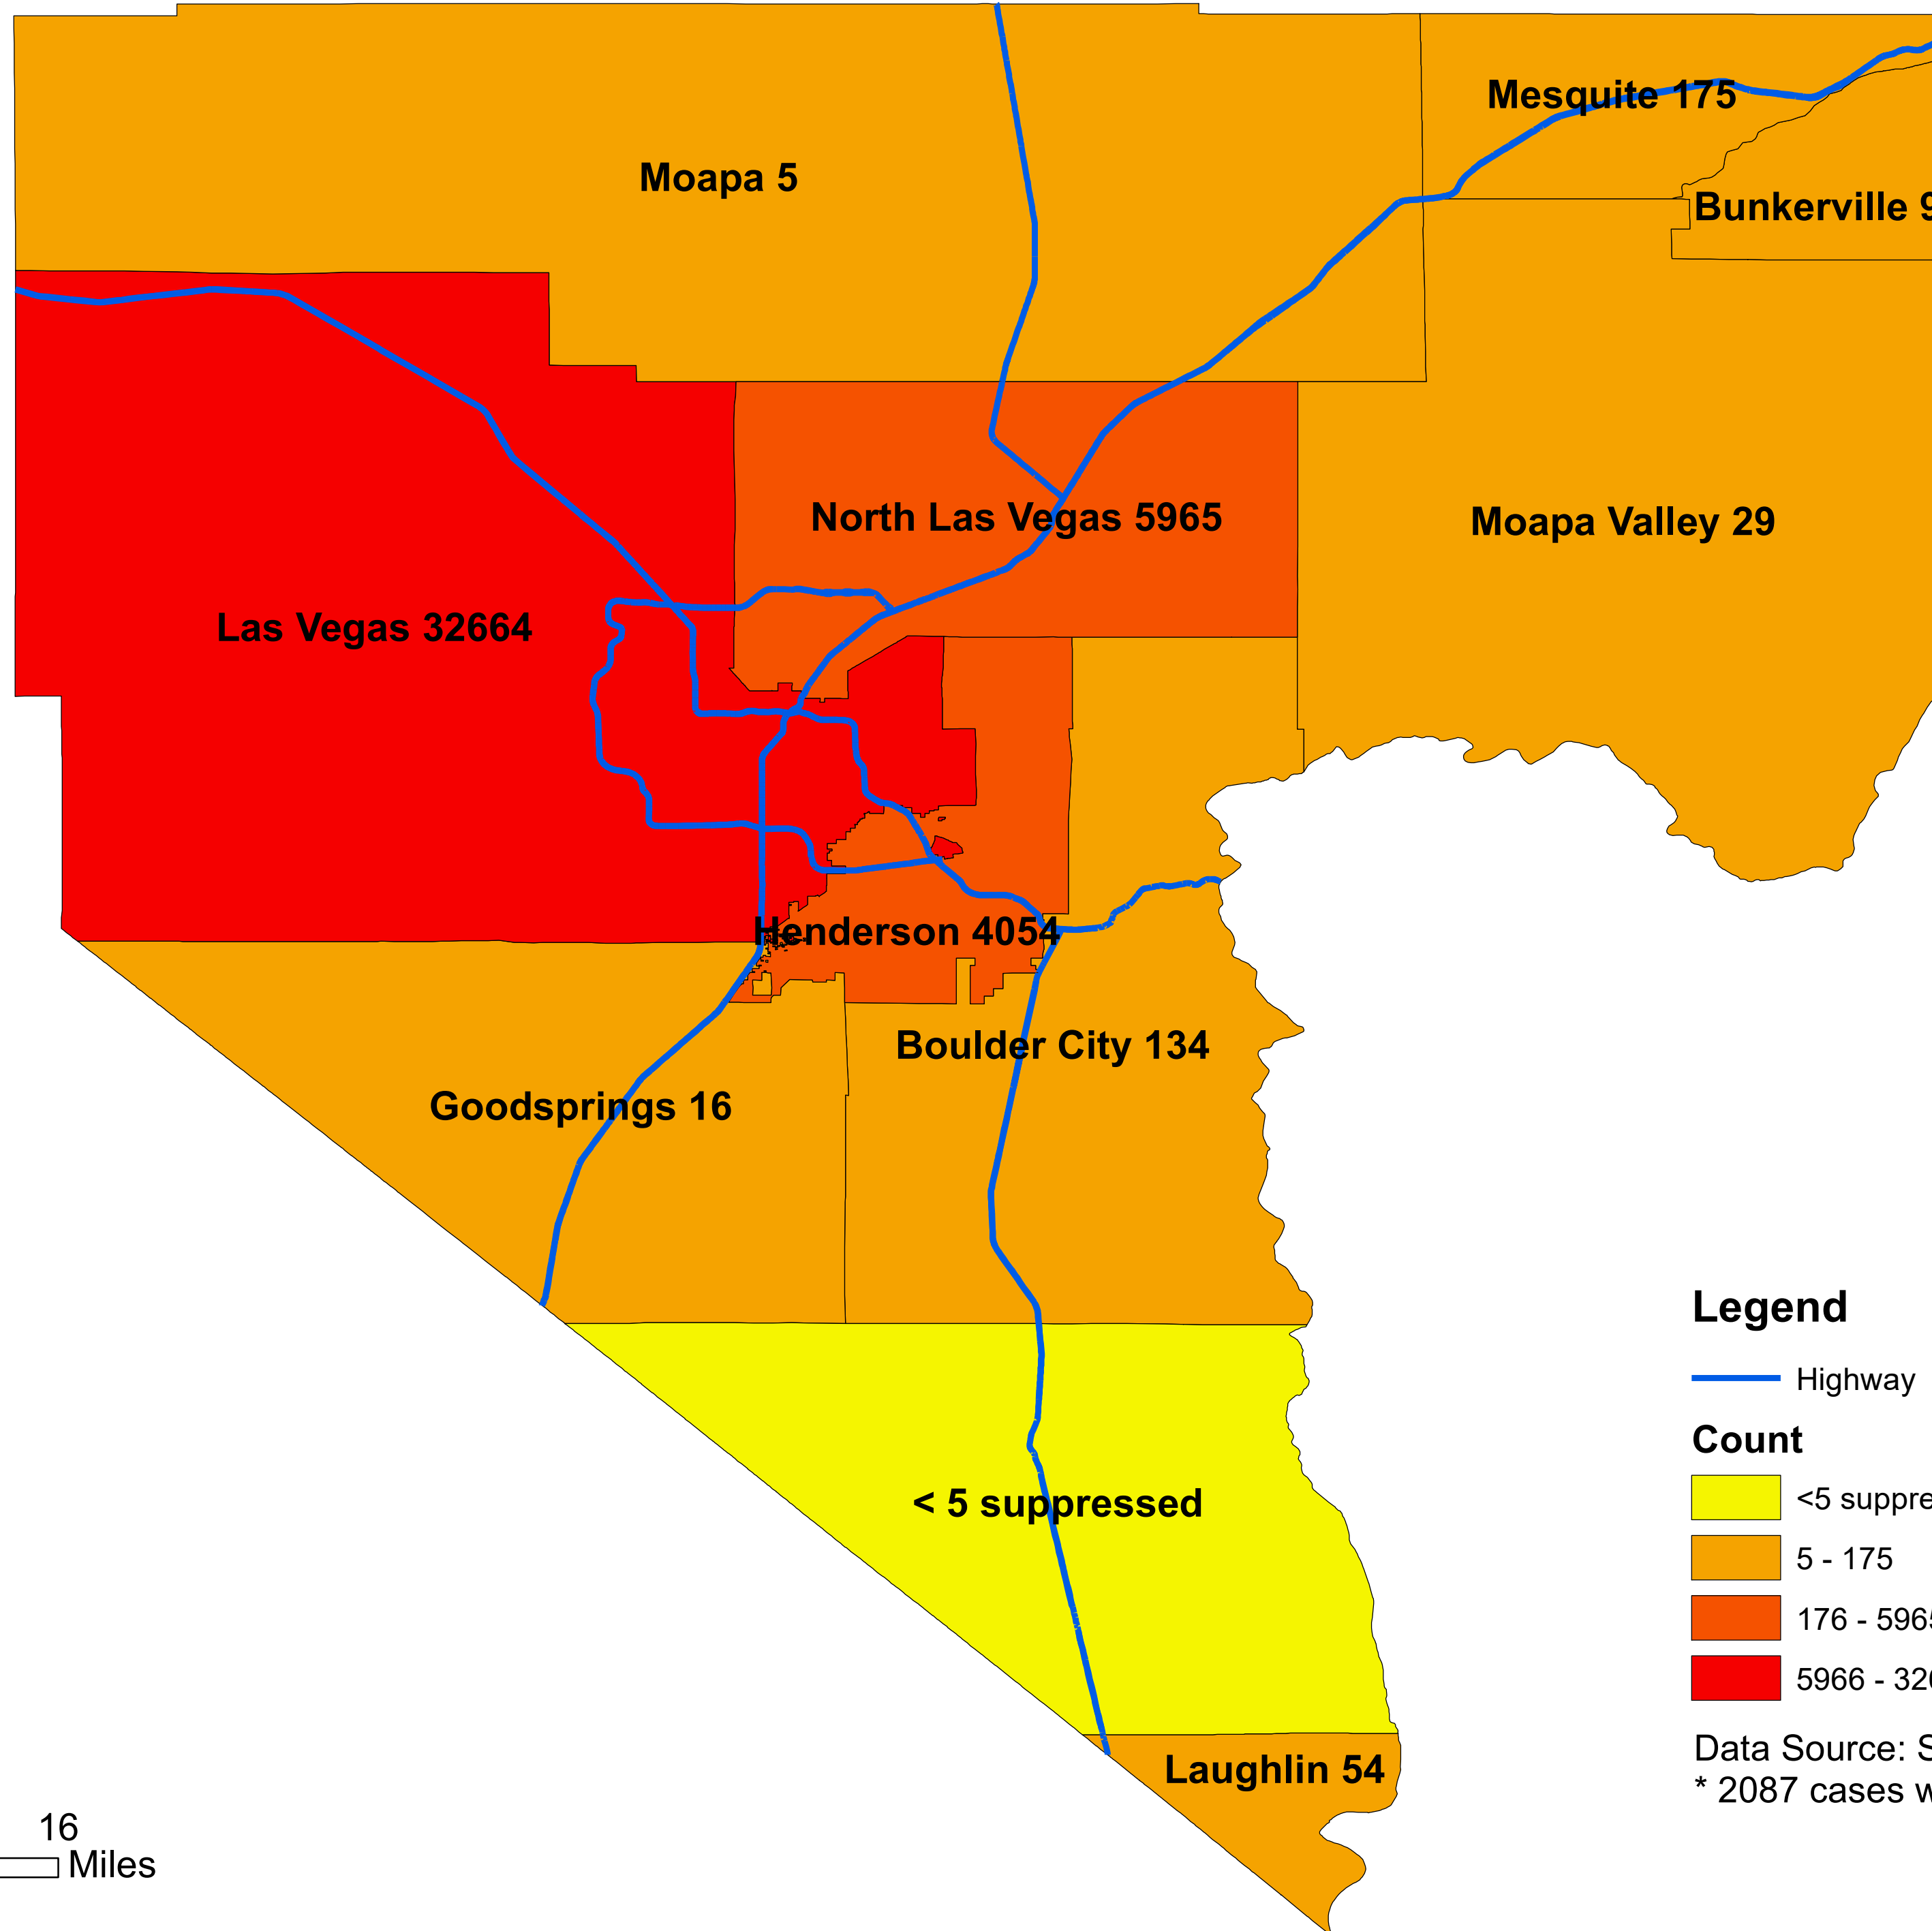

Number of COVID-19 cases by city in Clark county (08.04.2020)

Legend

— Highway

Count

Yellow box: <5 suppressed

Light orange box: 5 - 175

Dark orange box: 176 - 5965

Red box: 5966 - 32664

Data Source: SNHD

* 2087 cases without city information

0 4 8 16 Miles