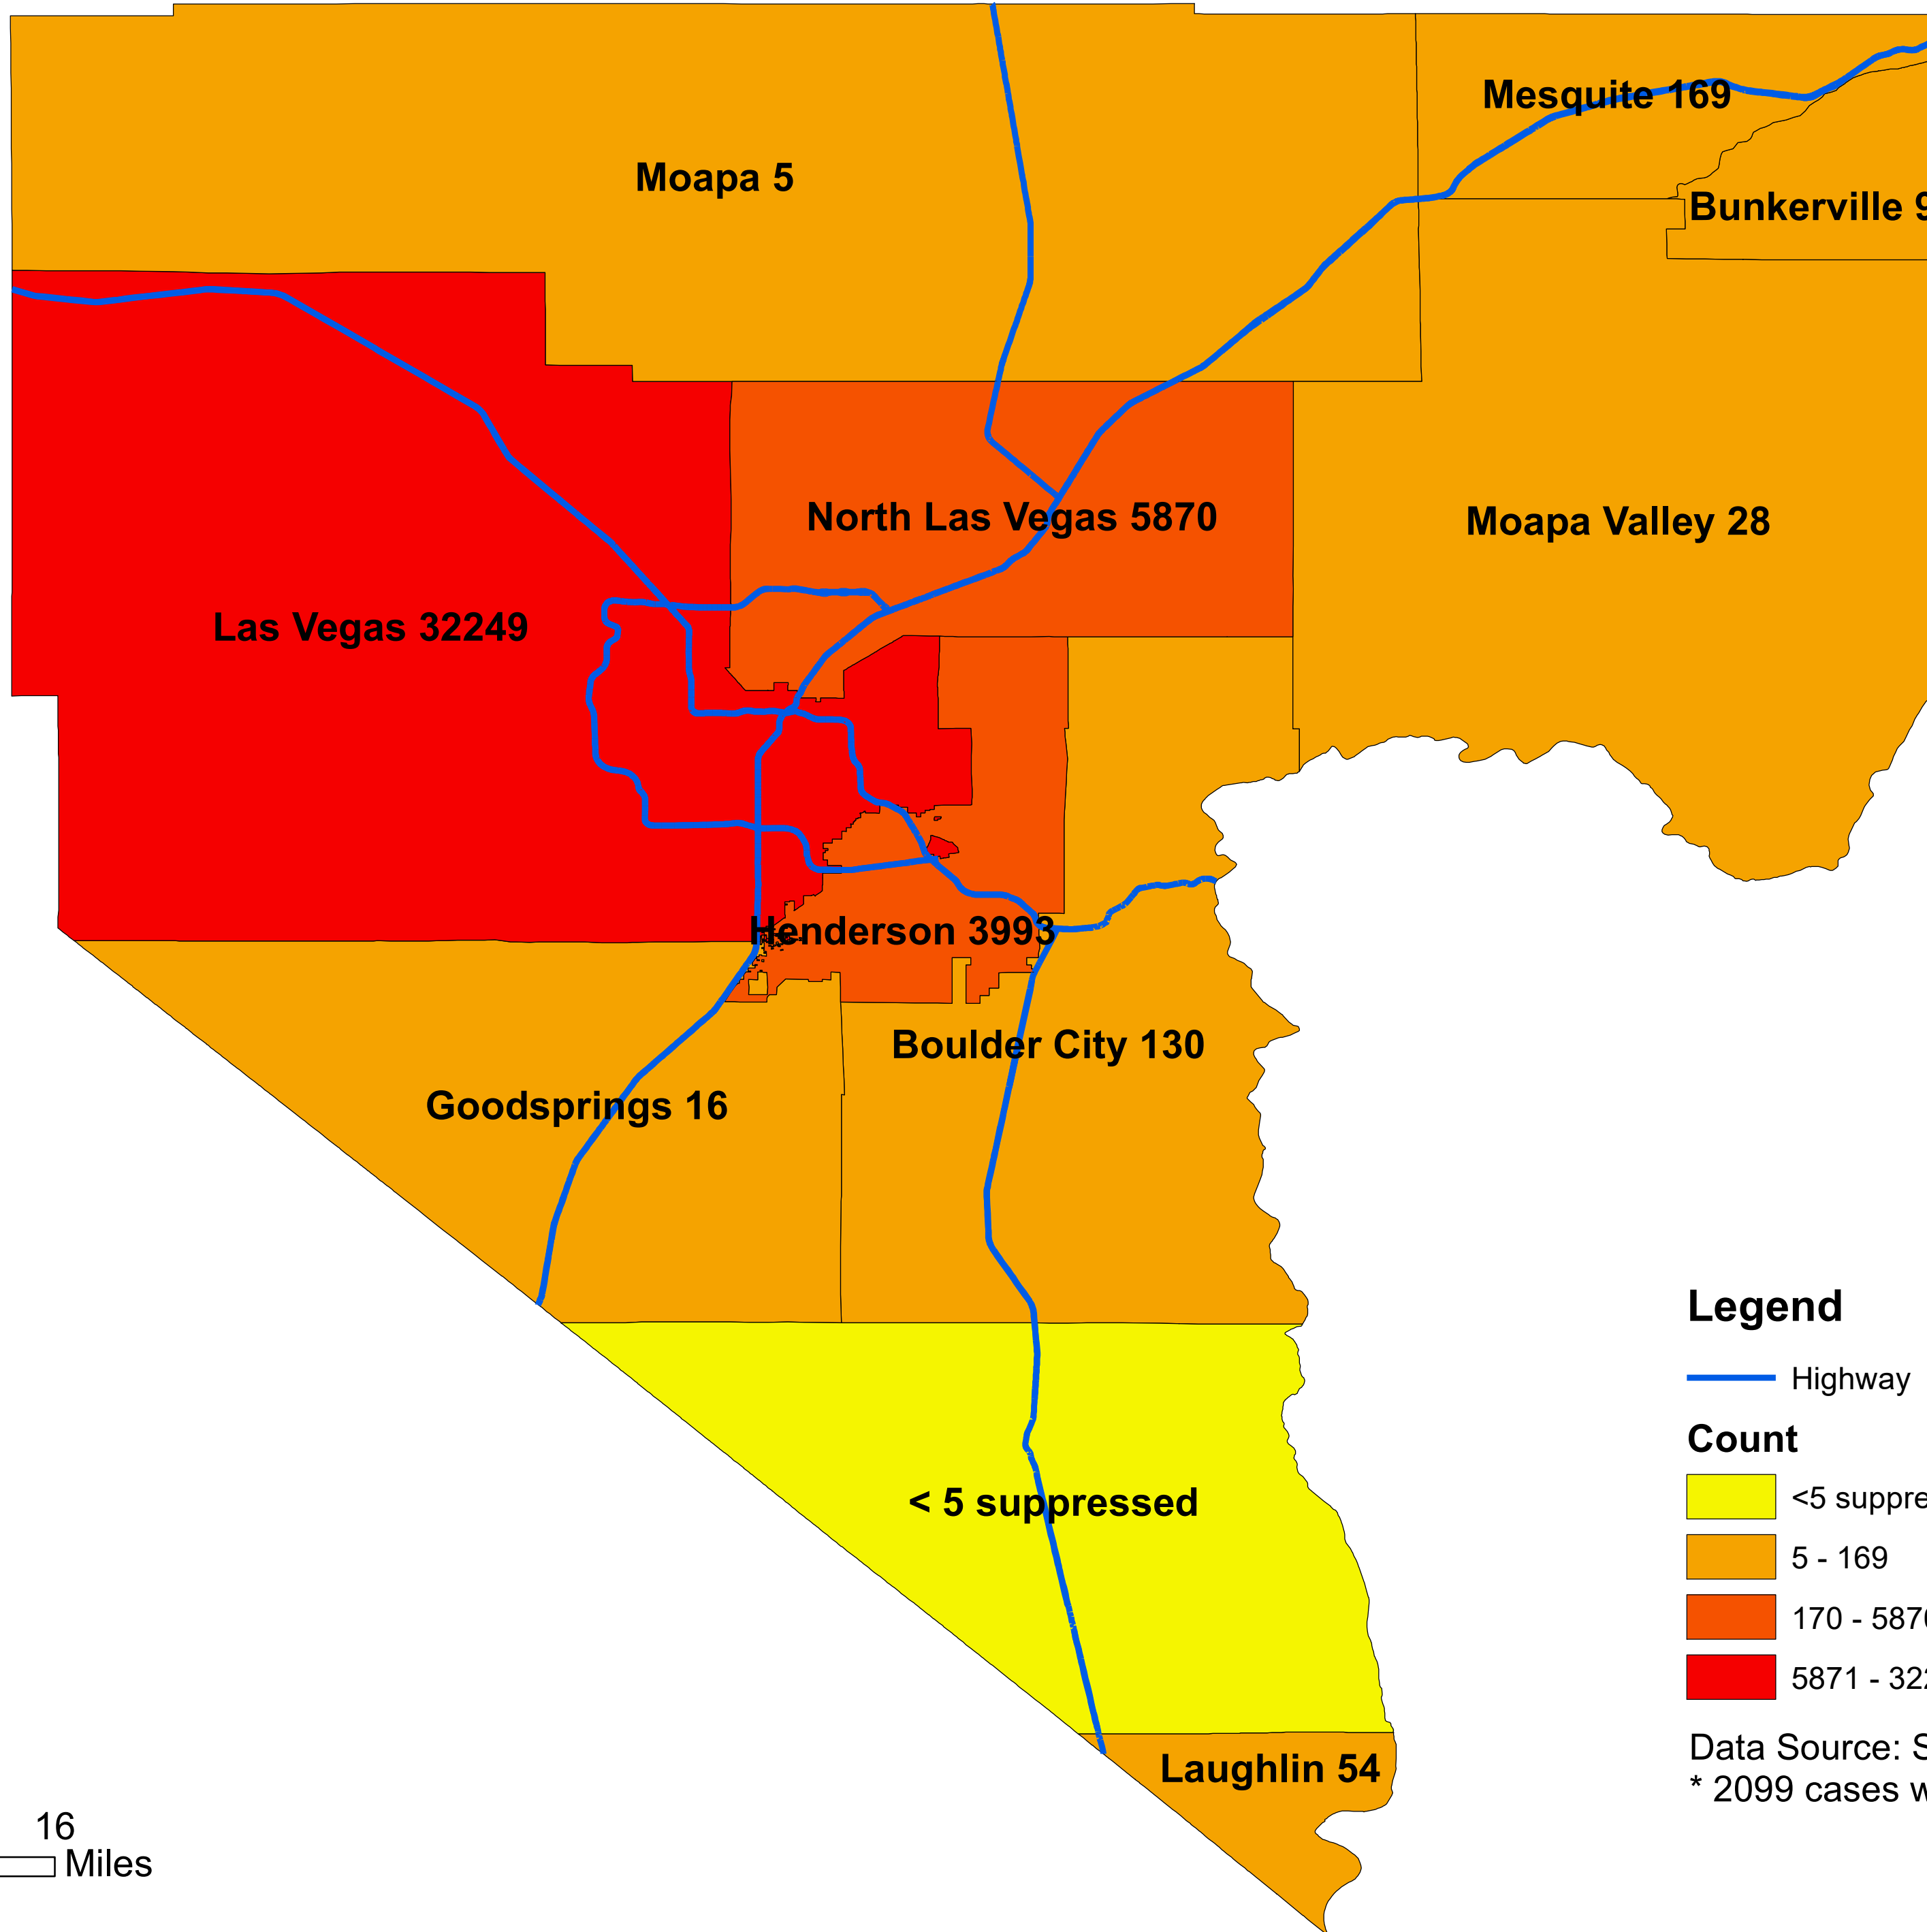

Number of COVID-19 cases by city in Clark county (08.03.2020)

Legend

— Highway

Count

Yellow box: <5 suppressed

Light orange box: 5 - 169

Dark orange box: 170 - 5870

Red box: 5871 - 32249

Data Source: SNHD

* 2099 cases without city information

0 4 8 16 Miles