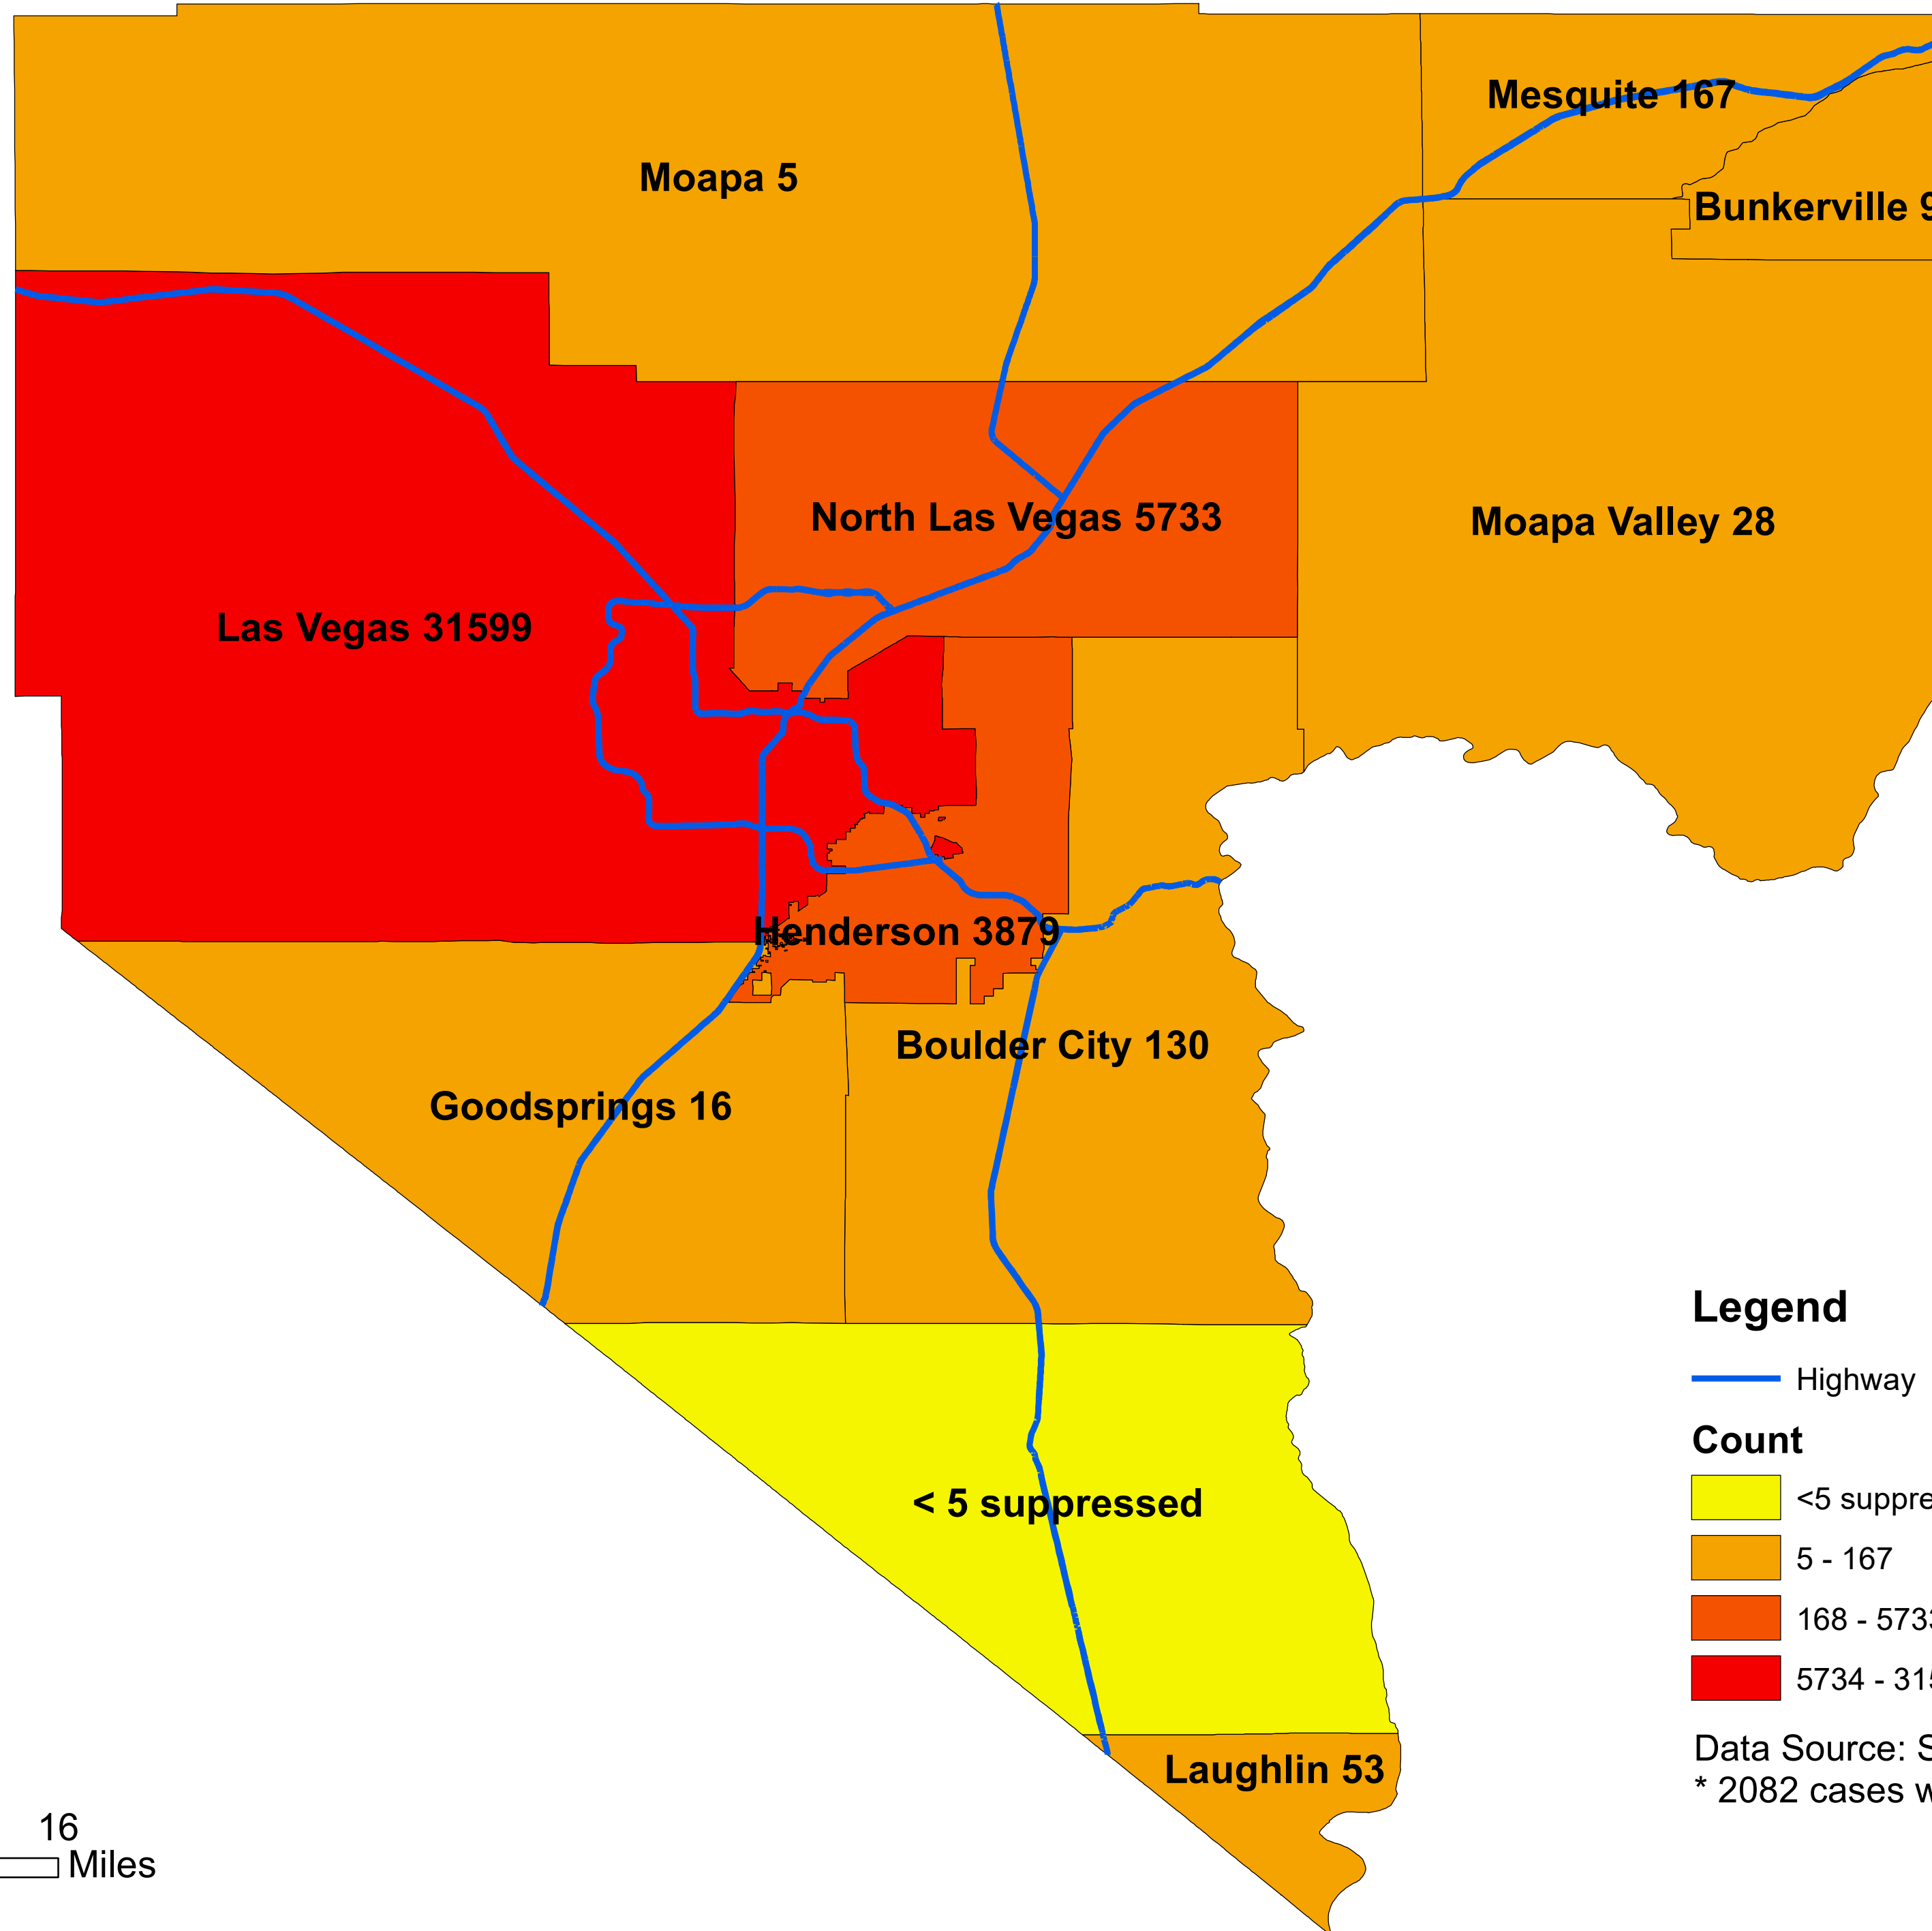

Number of COVID-19 cases by city in Clark county (08.02.2020)

Legend

— Highway

Count

Yellow <5 suppressed

Light Orange 5 - 167

Orange 168 - 5733

Red 5734 - 31599

Data Source: SNHD

* 2082 cases without city information

0 4 8 16 Miles