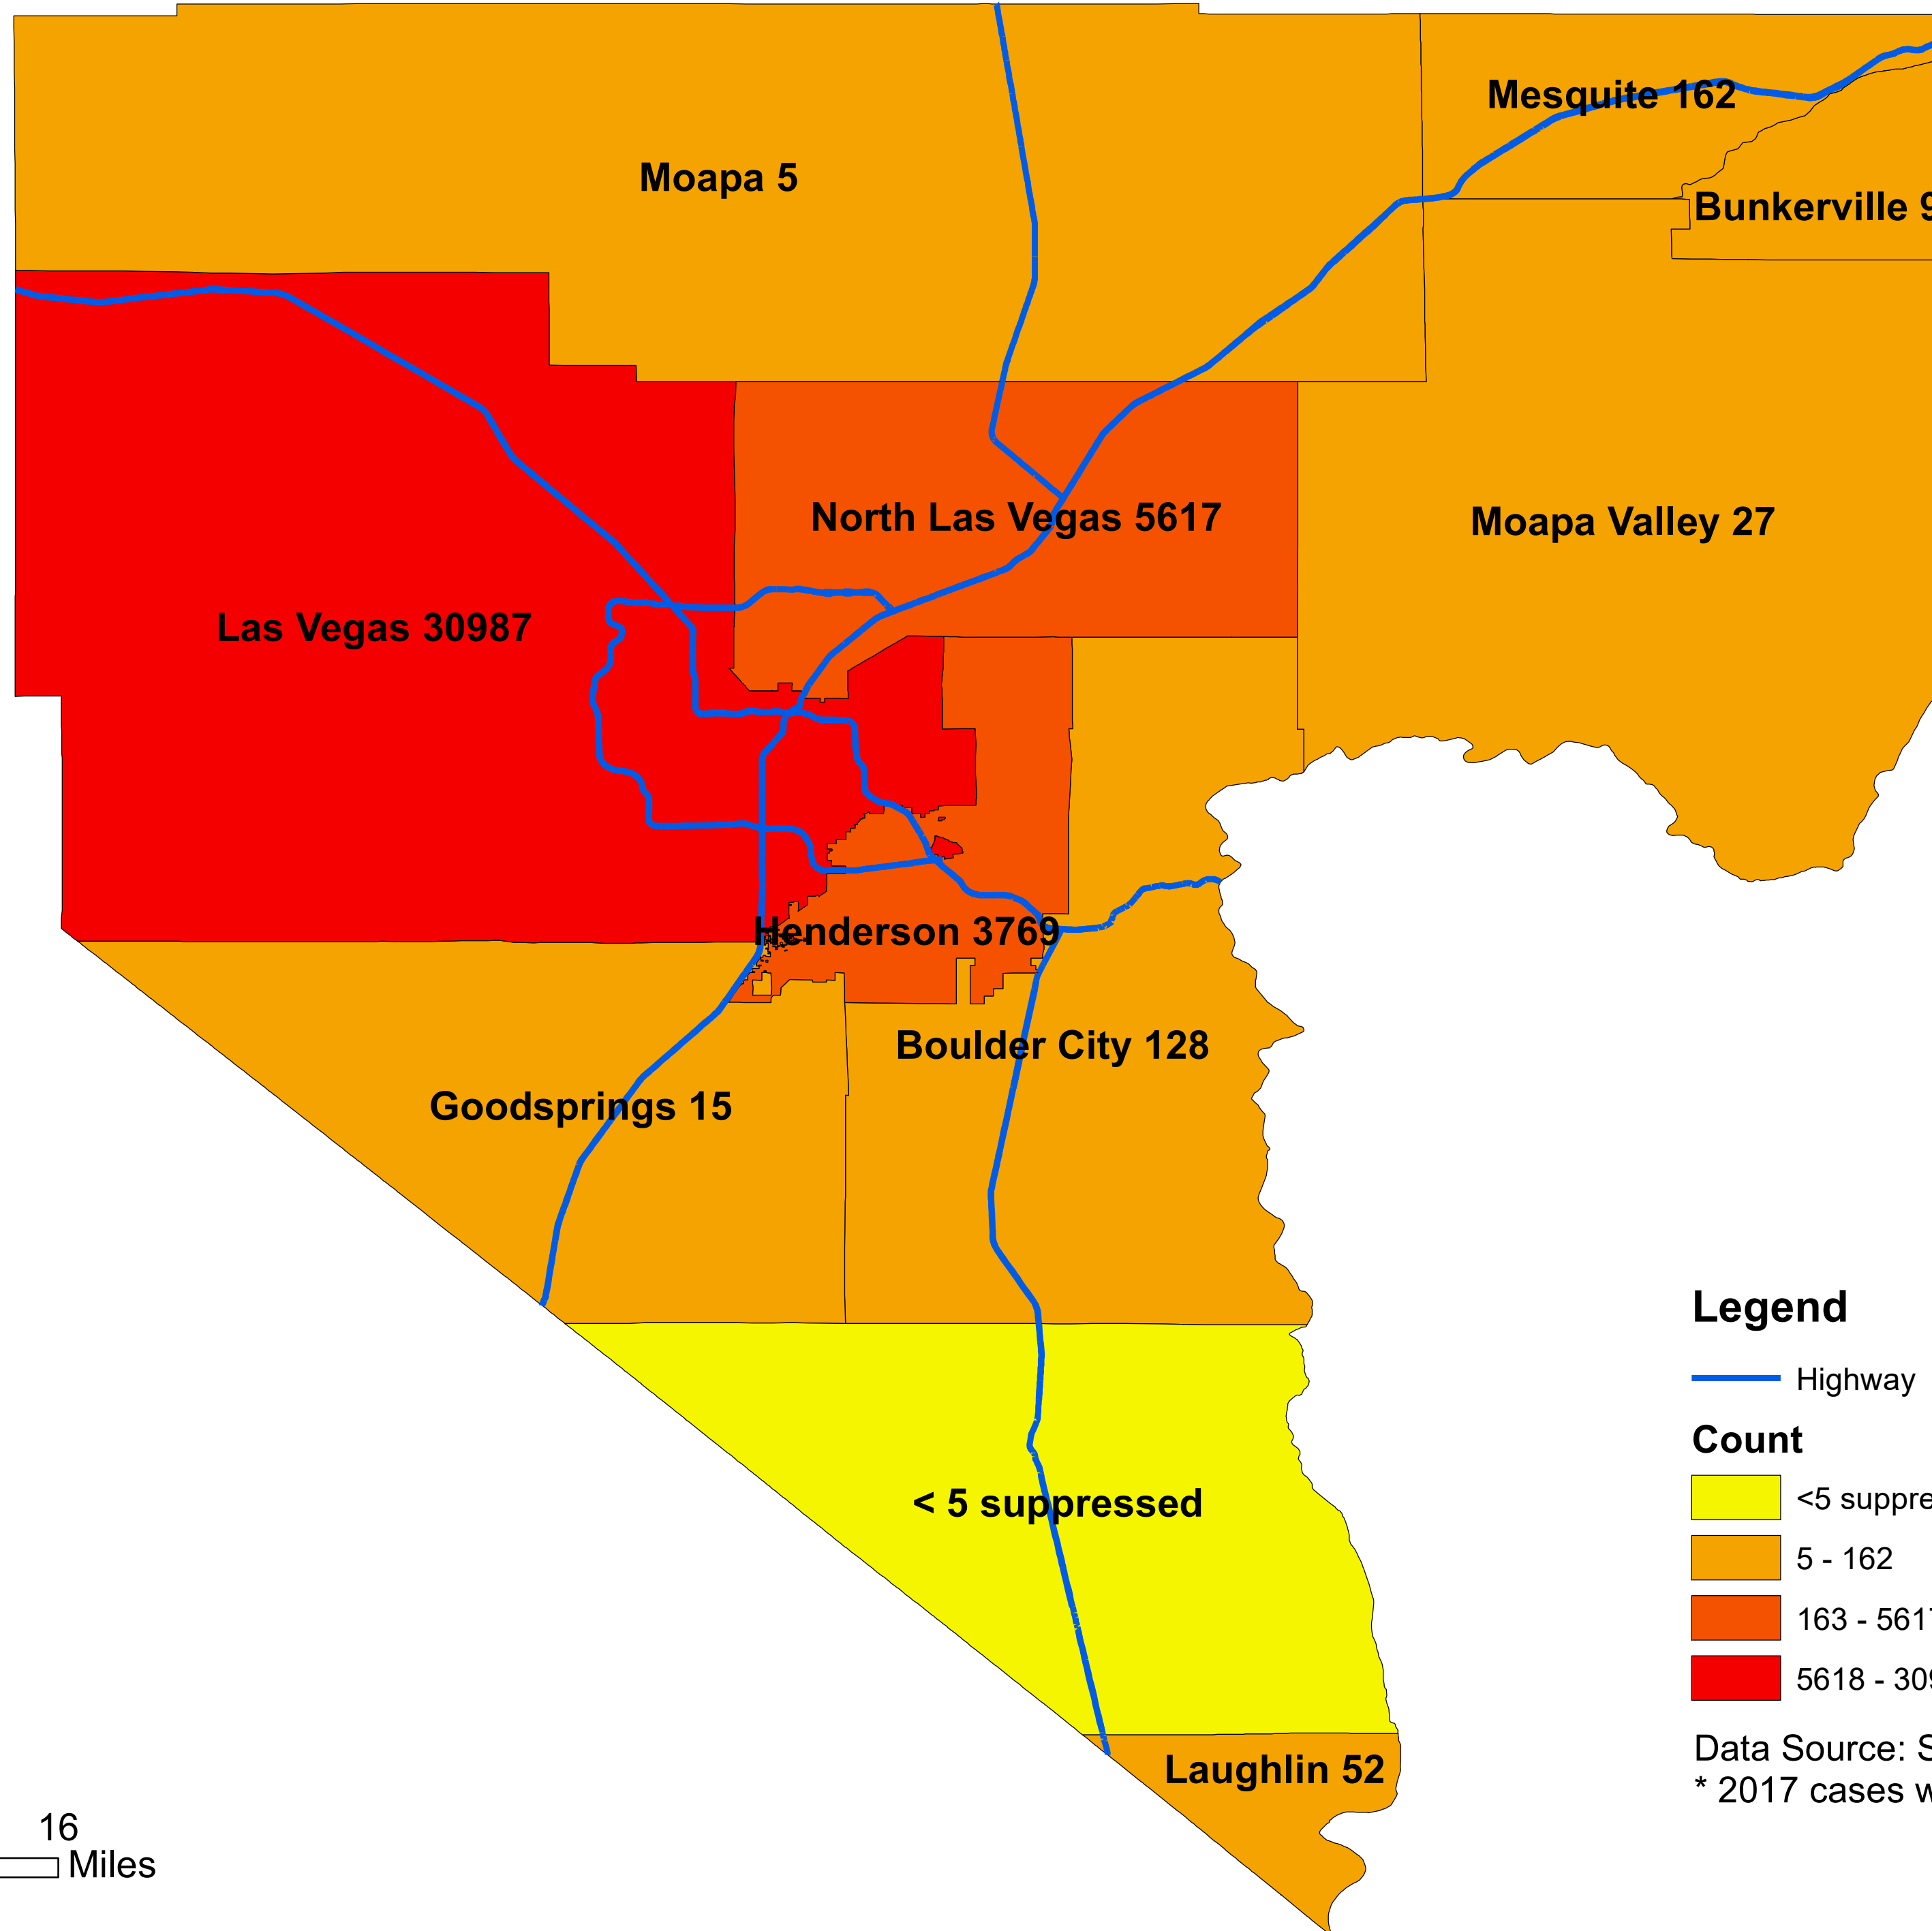

Number of COVID-19 cases by city in Clark county (08.01.2020)

Legend

— Highway

Count

<5 suppressed

5 - 162

163 - 5617

5618 - 30987

Data Source: SNHD

* 2017 cases without city information

0 4 8 16
Miles