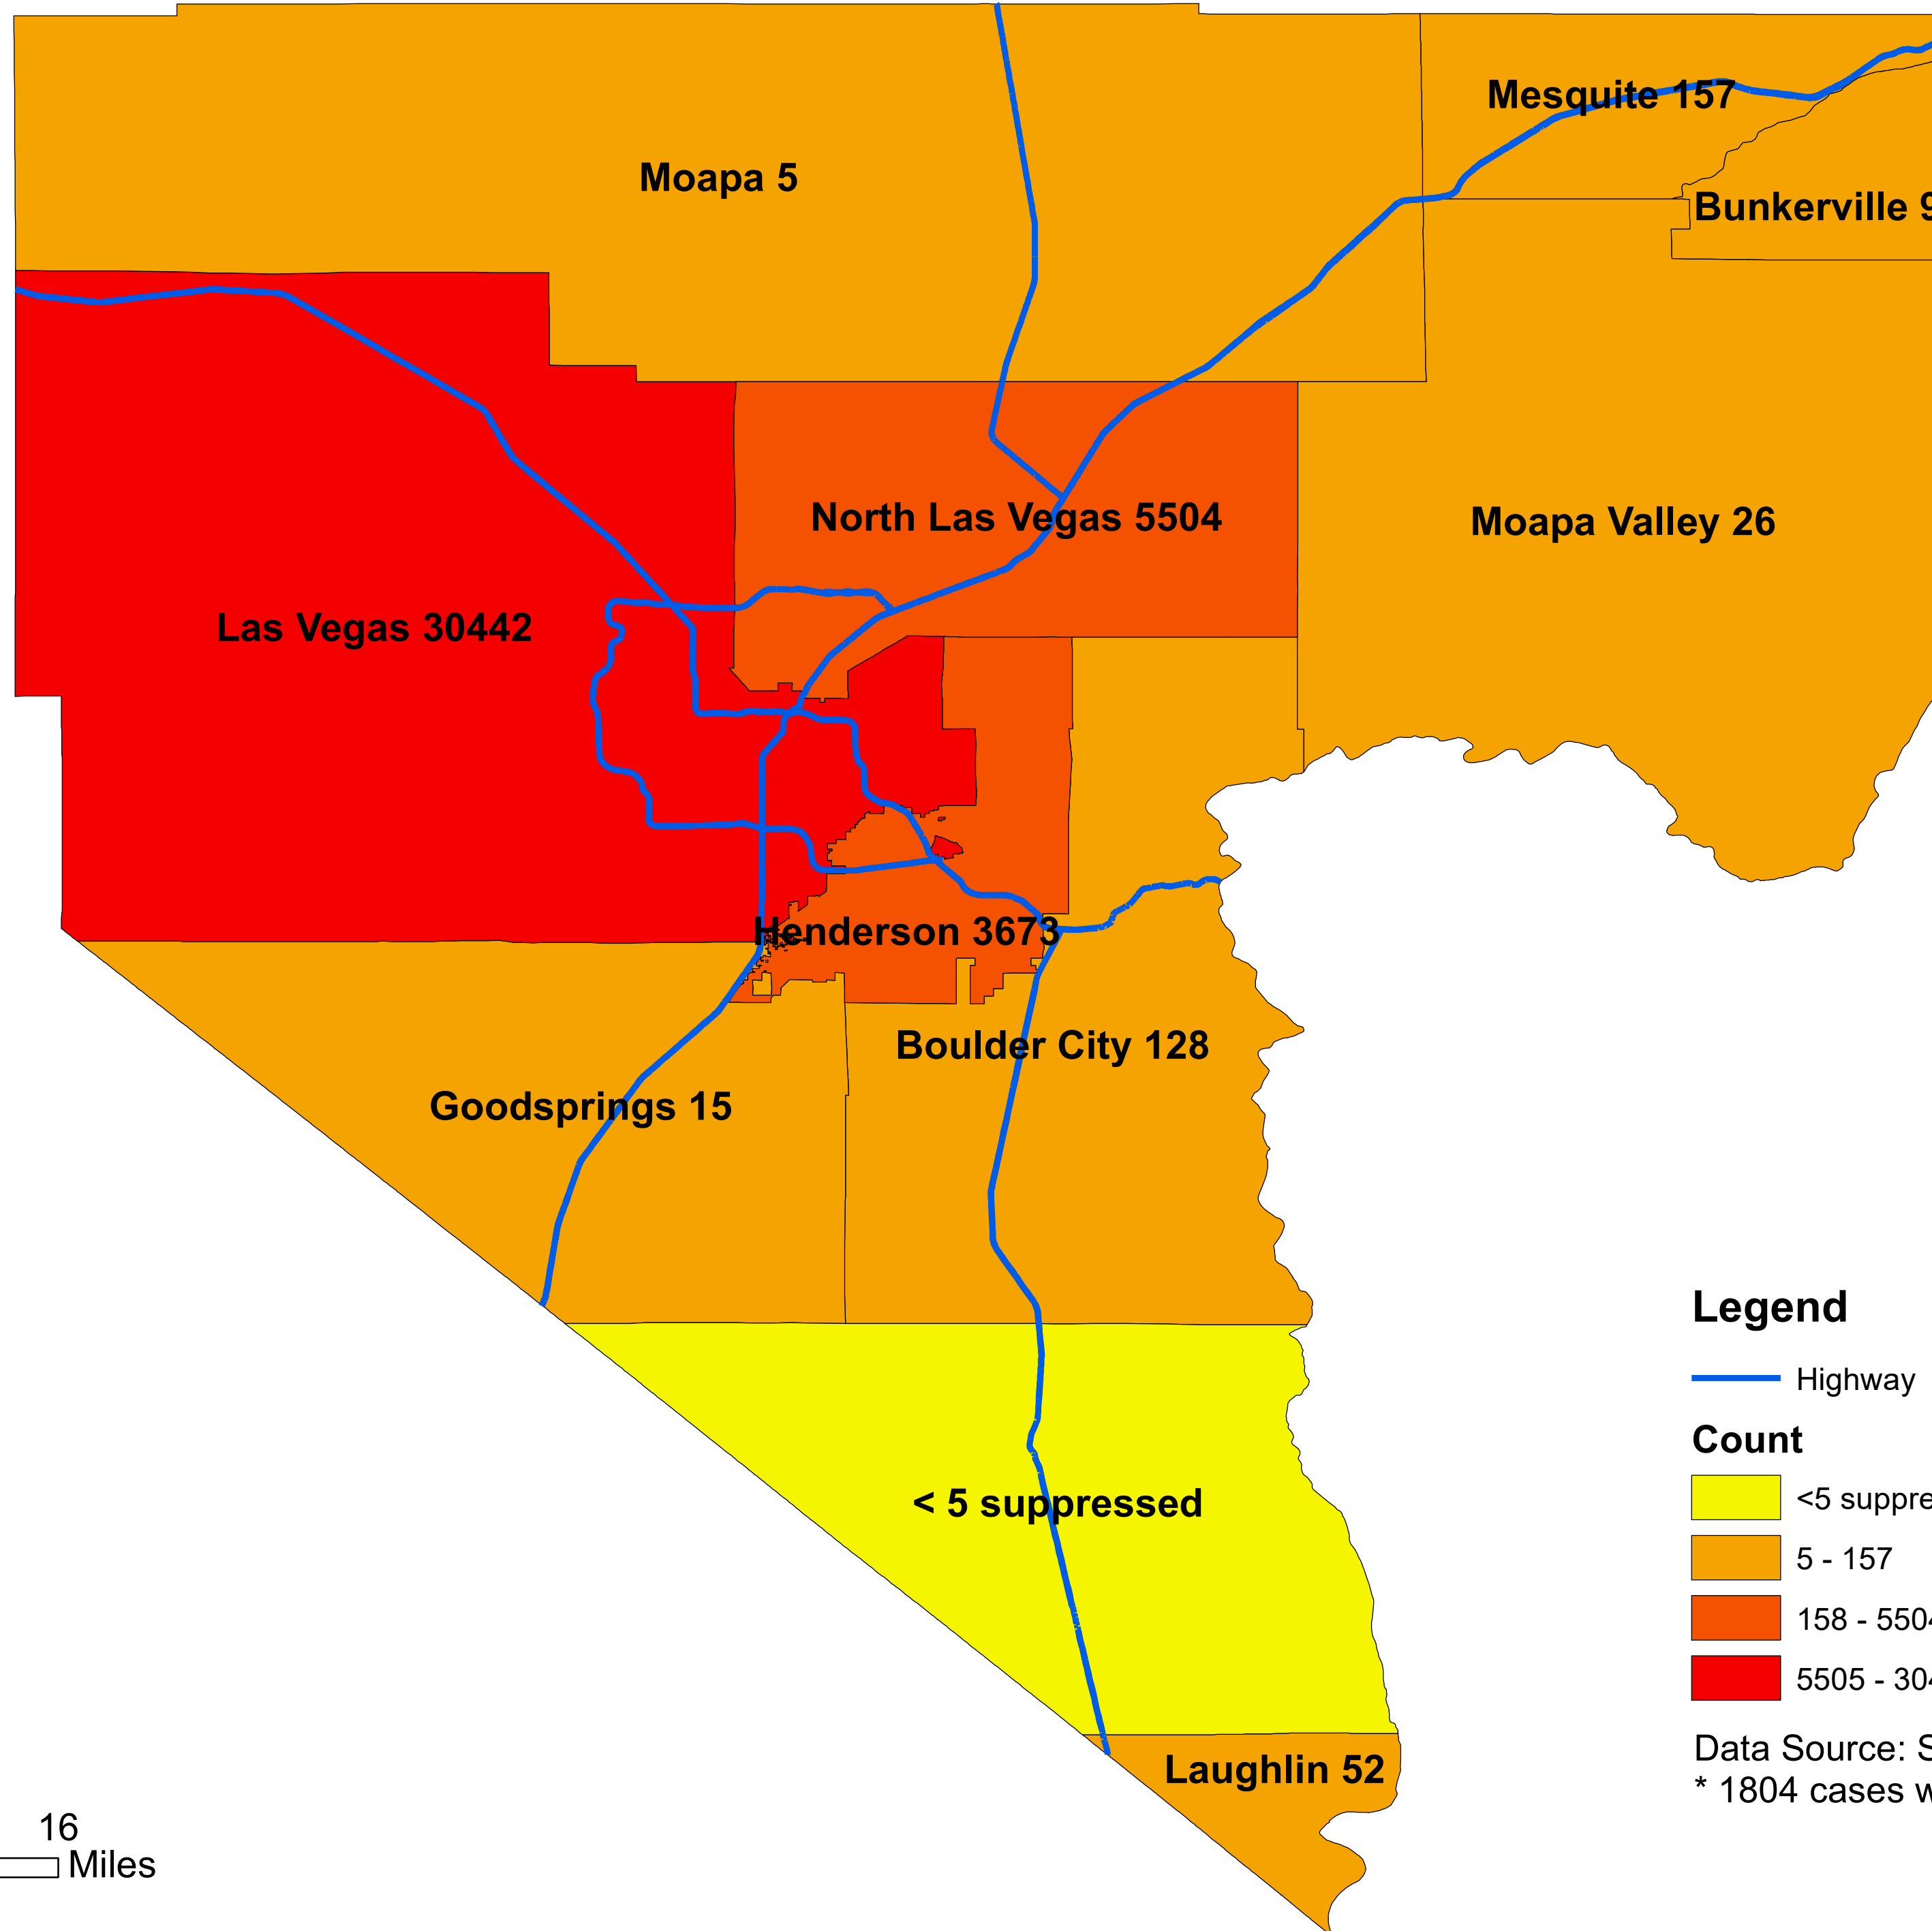

Number of COVID-19 cases by city in Clark county (07.31.2020)

Legend

— Highway

Count

<5 suppressed

5 - 157

158 - 5504

5505 - 30442

Data Source: SNHD

* 1804 cases without city information

0 4 8 16 Miles