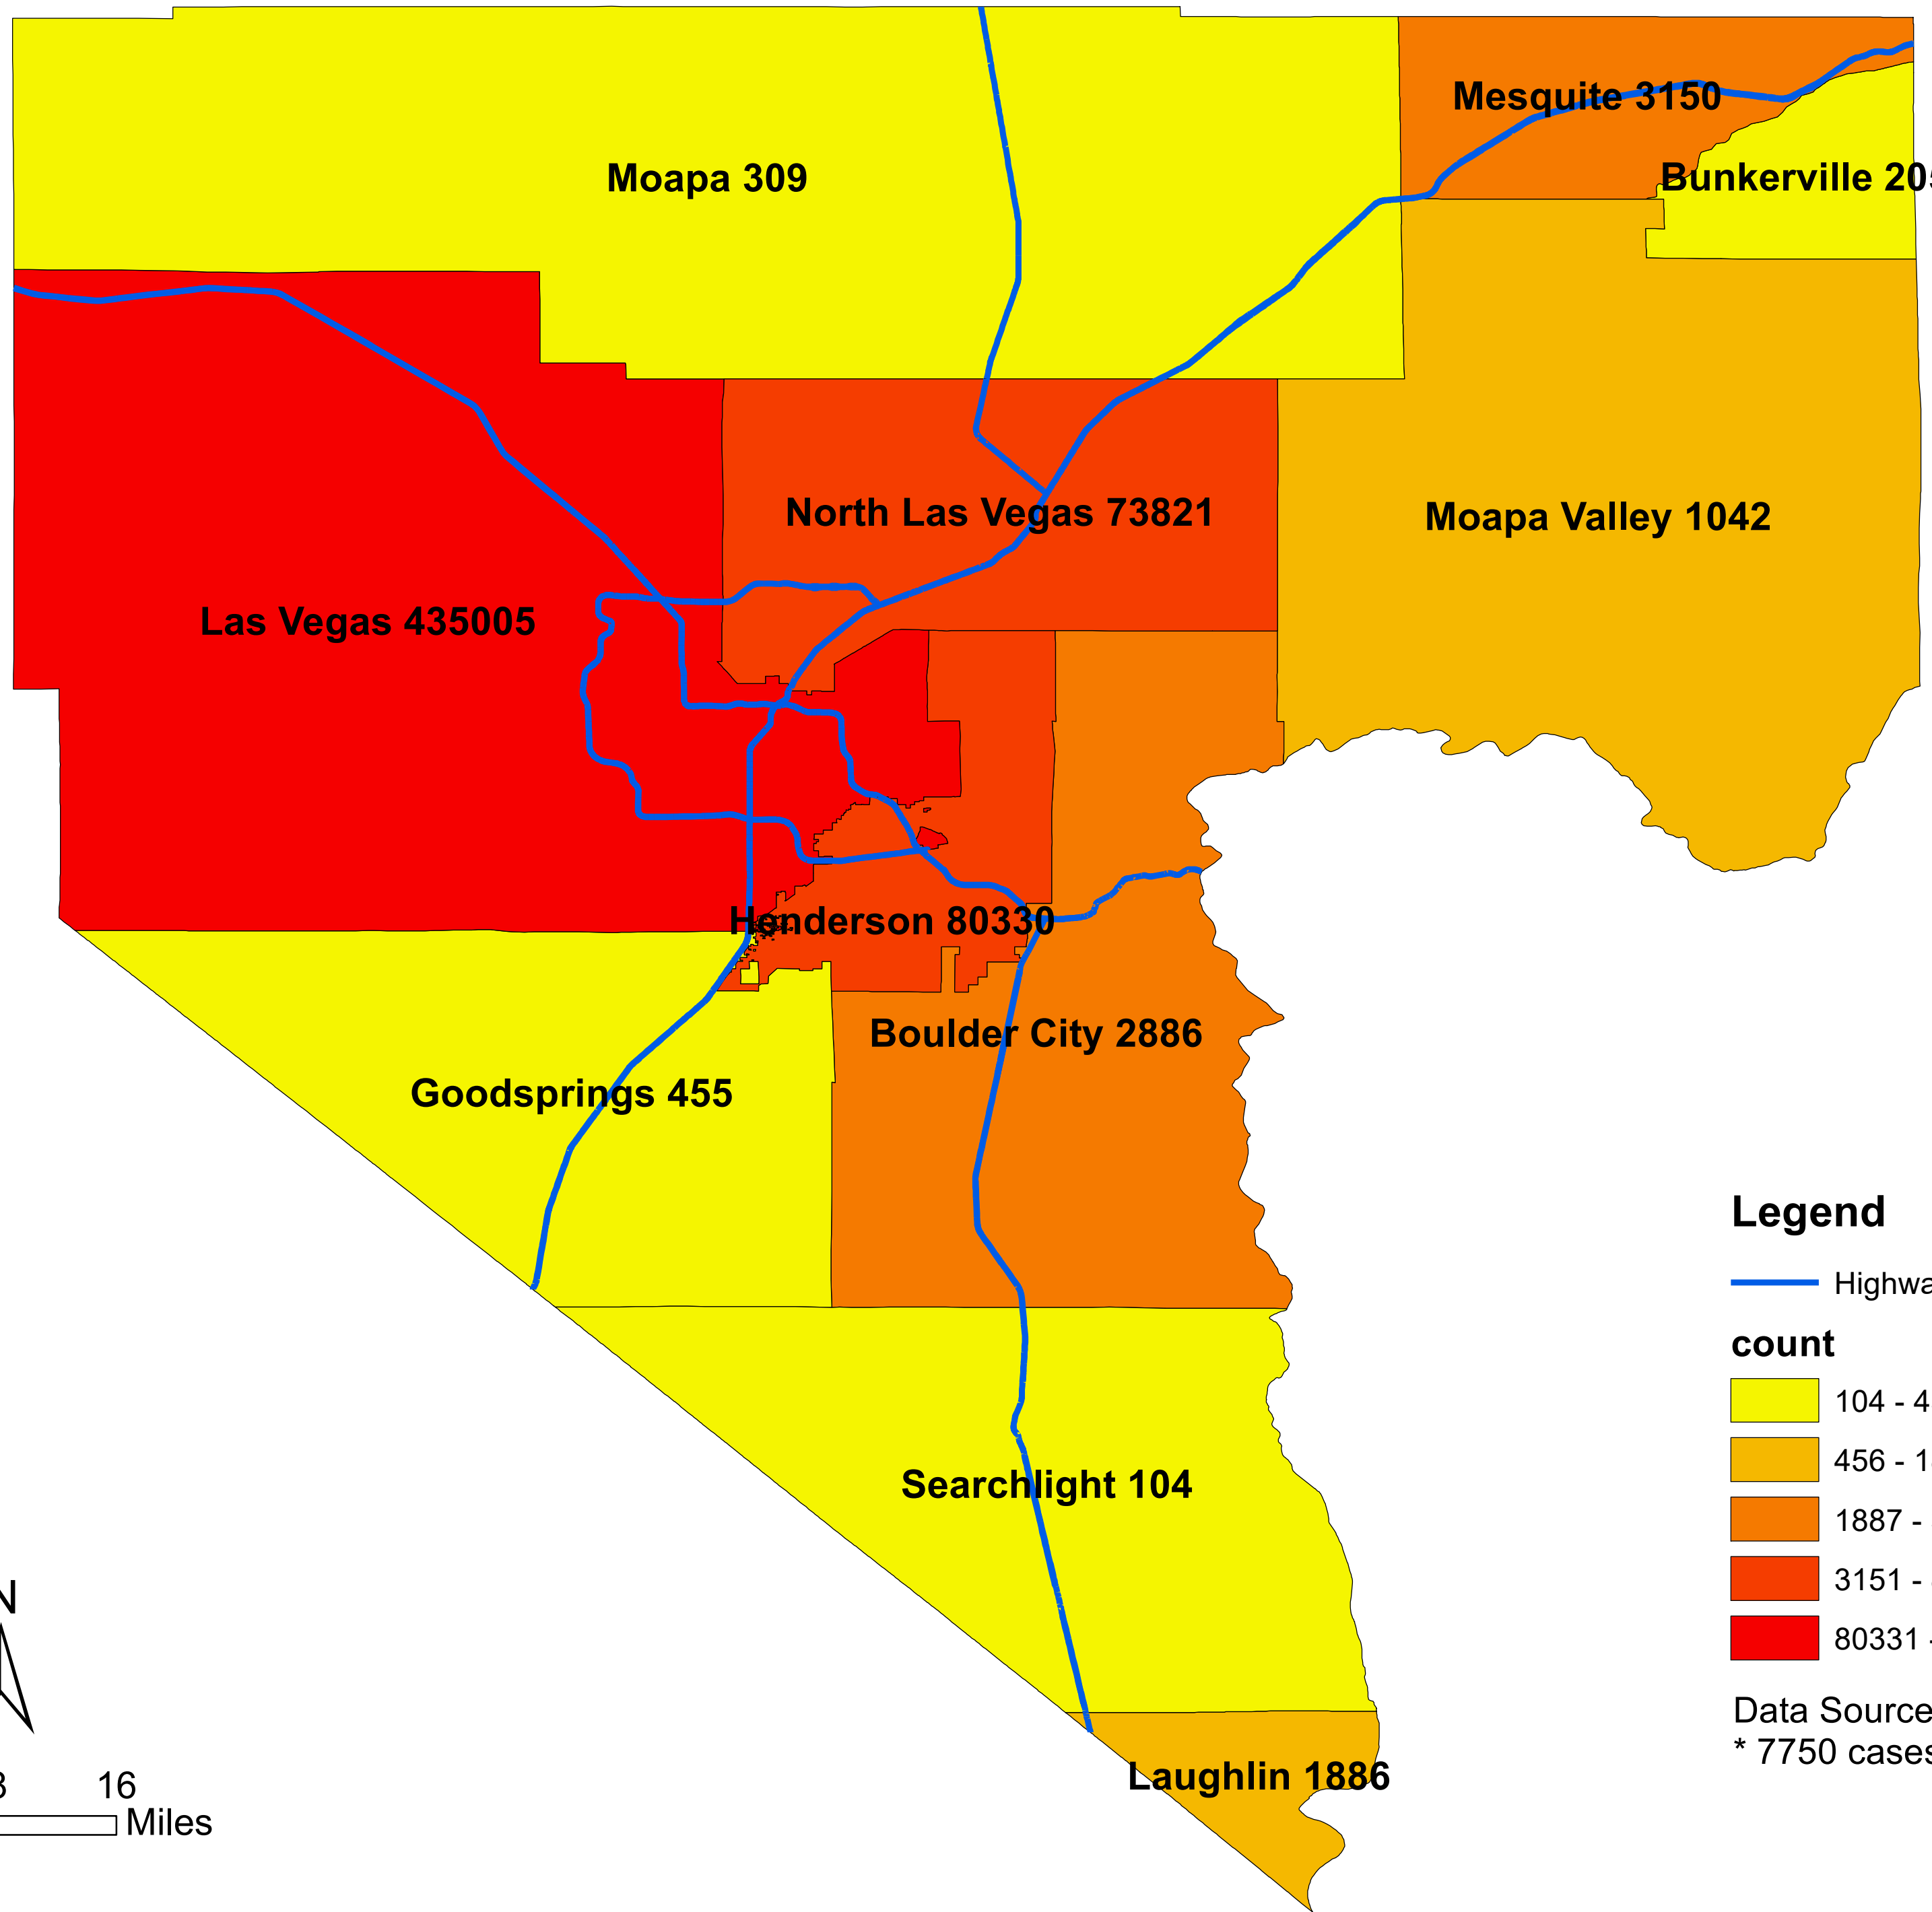

# Number of COVID-19 cases by city in Clark county (09.25.2023)

## Legend

— Highway

### count

Data Source: SNHD

\* 7750 cases without city information

0 4 8 16 Miles