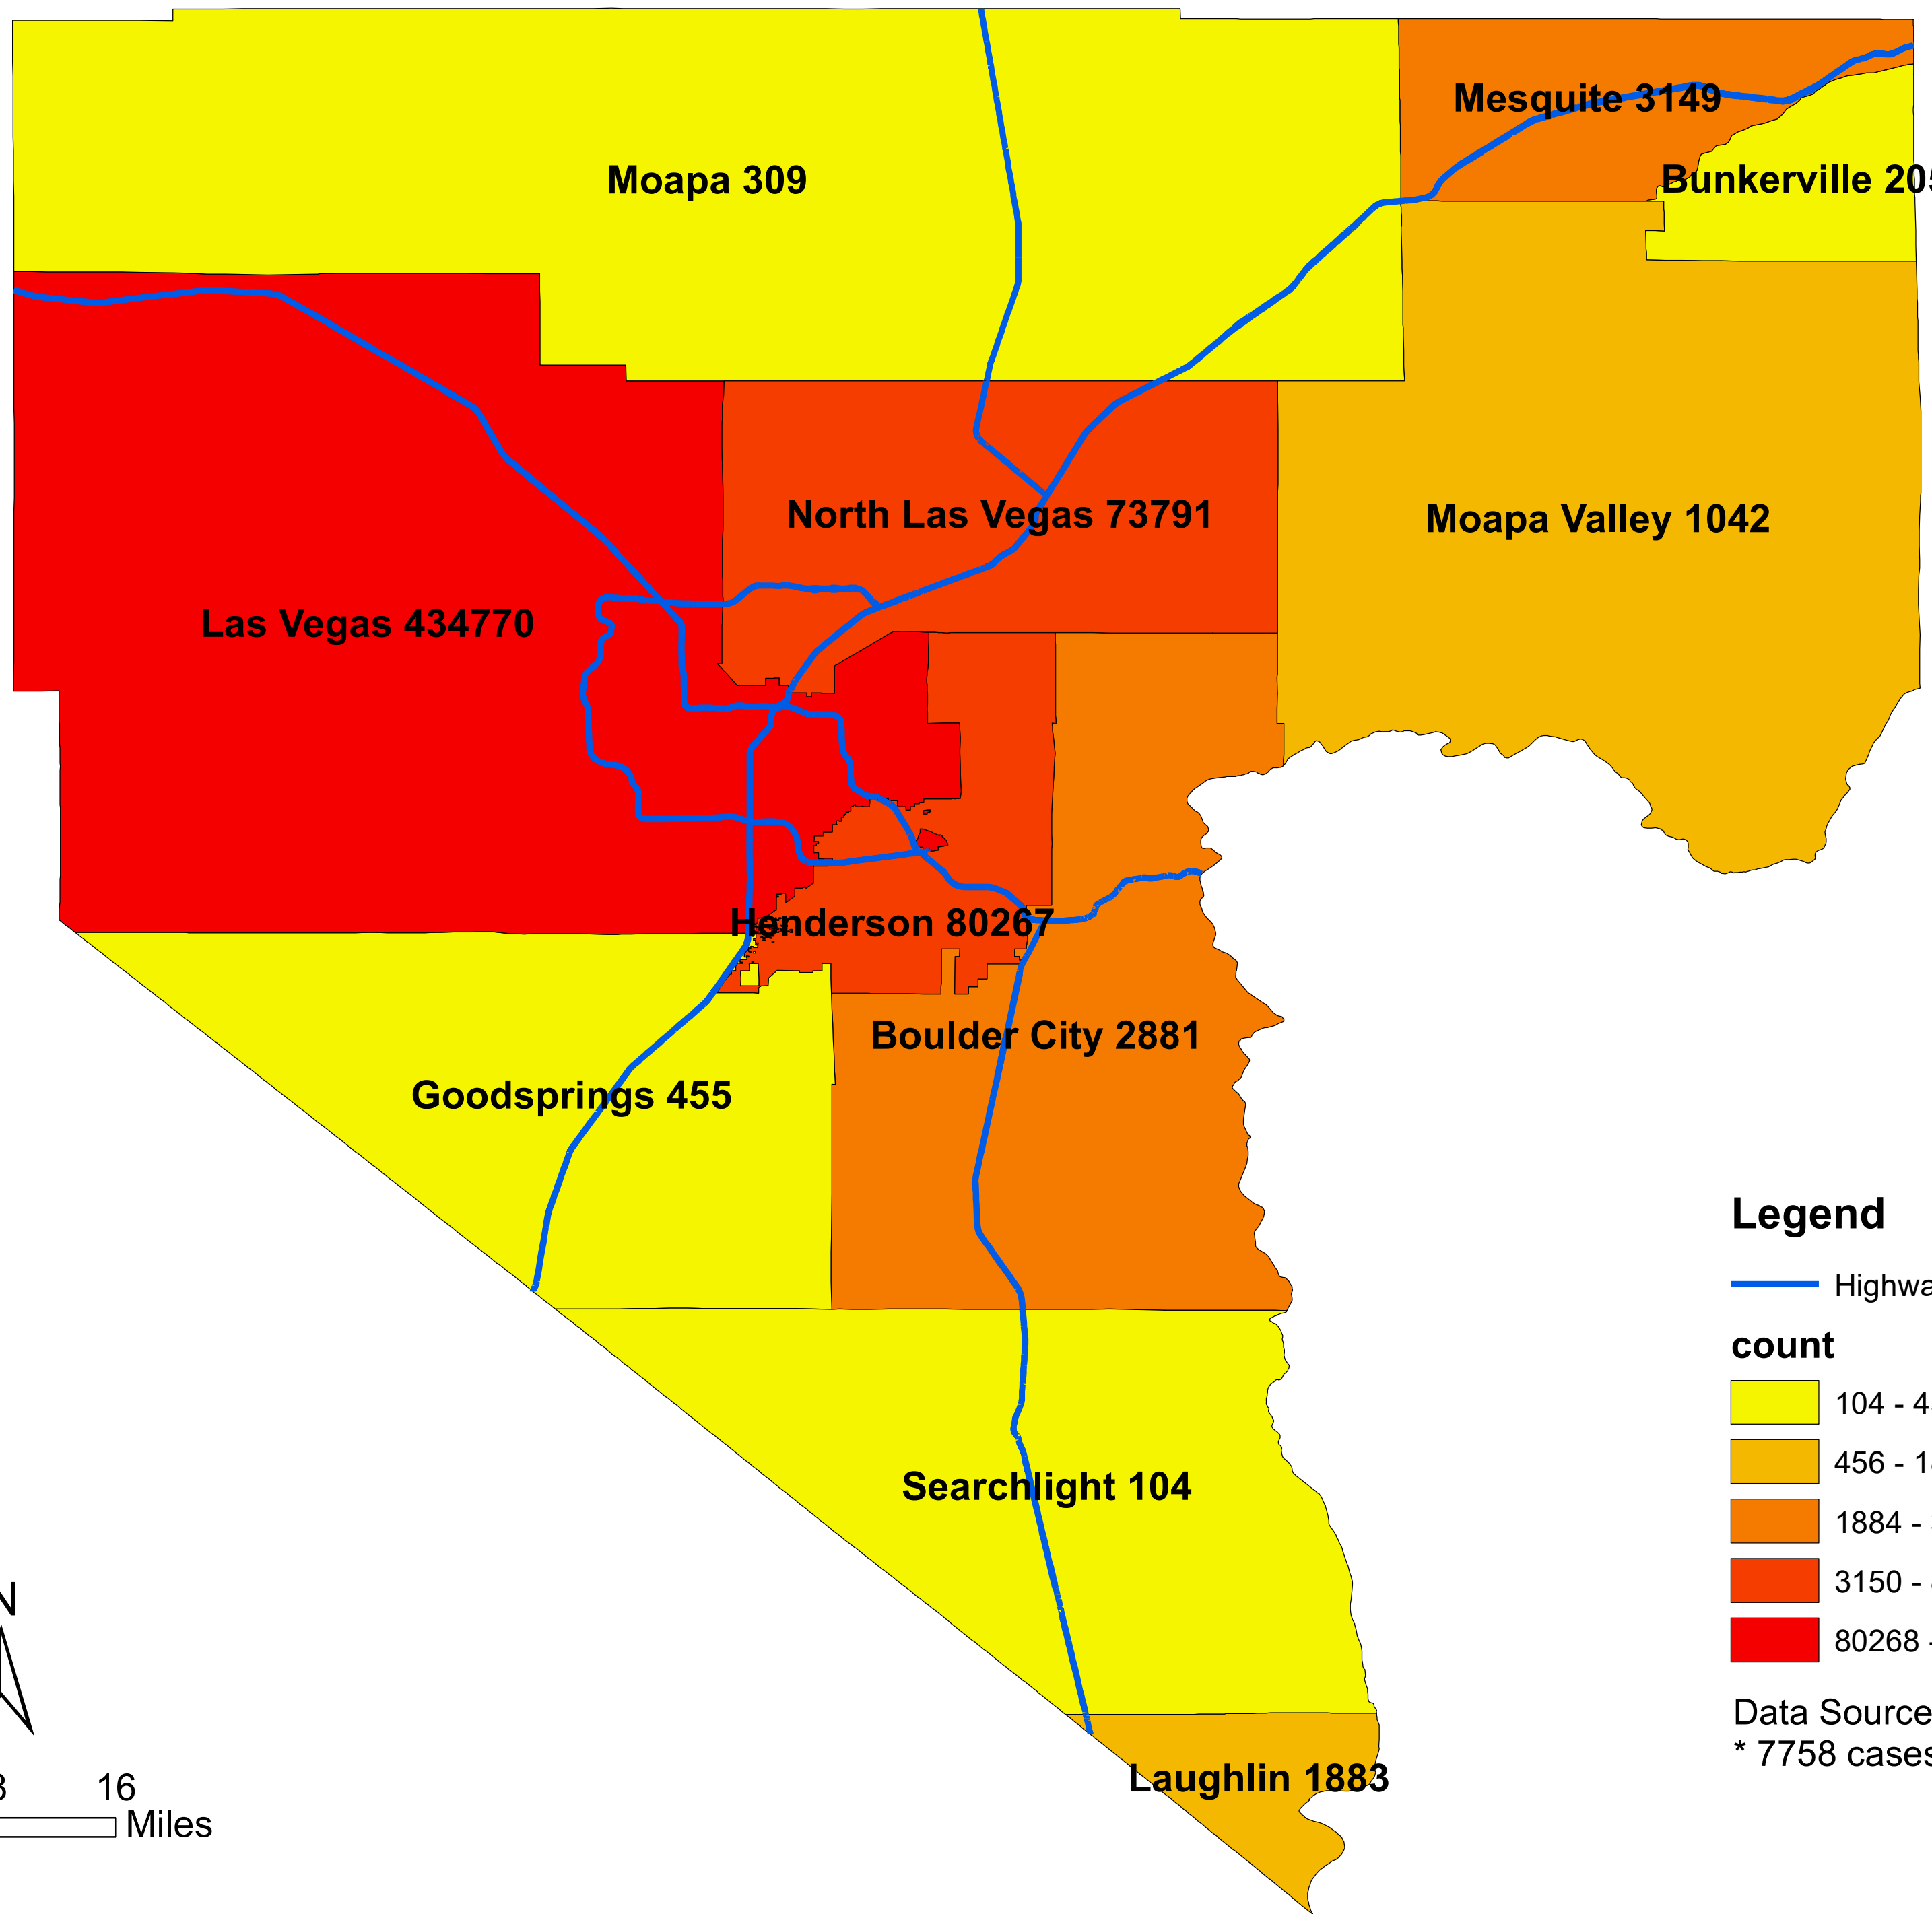

# Number of COVID-19 cases by city in Clark county (09.18.2023)

## Legend

— Highway

### count

Data Source: SNHD

\* 7758 cases without city information

0 4 8 16 Miles