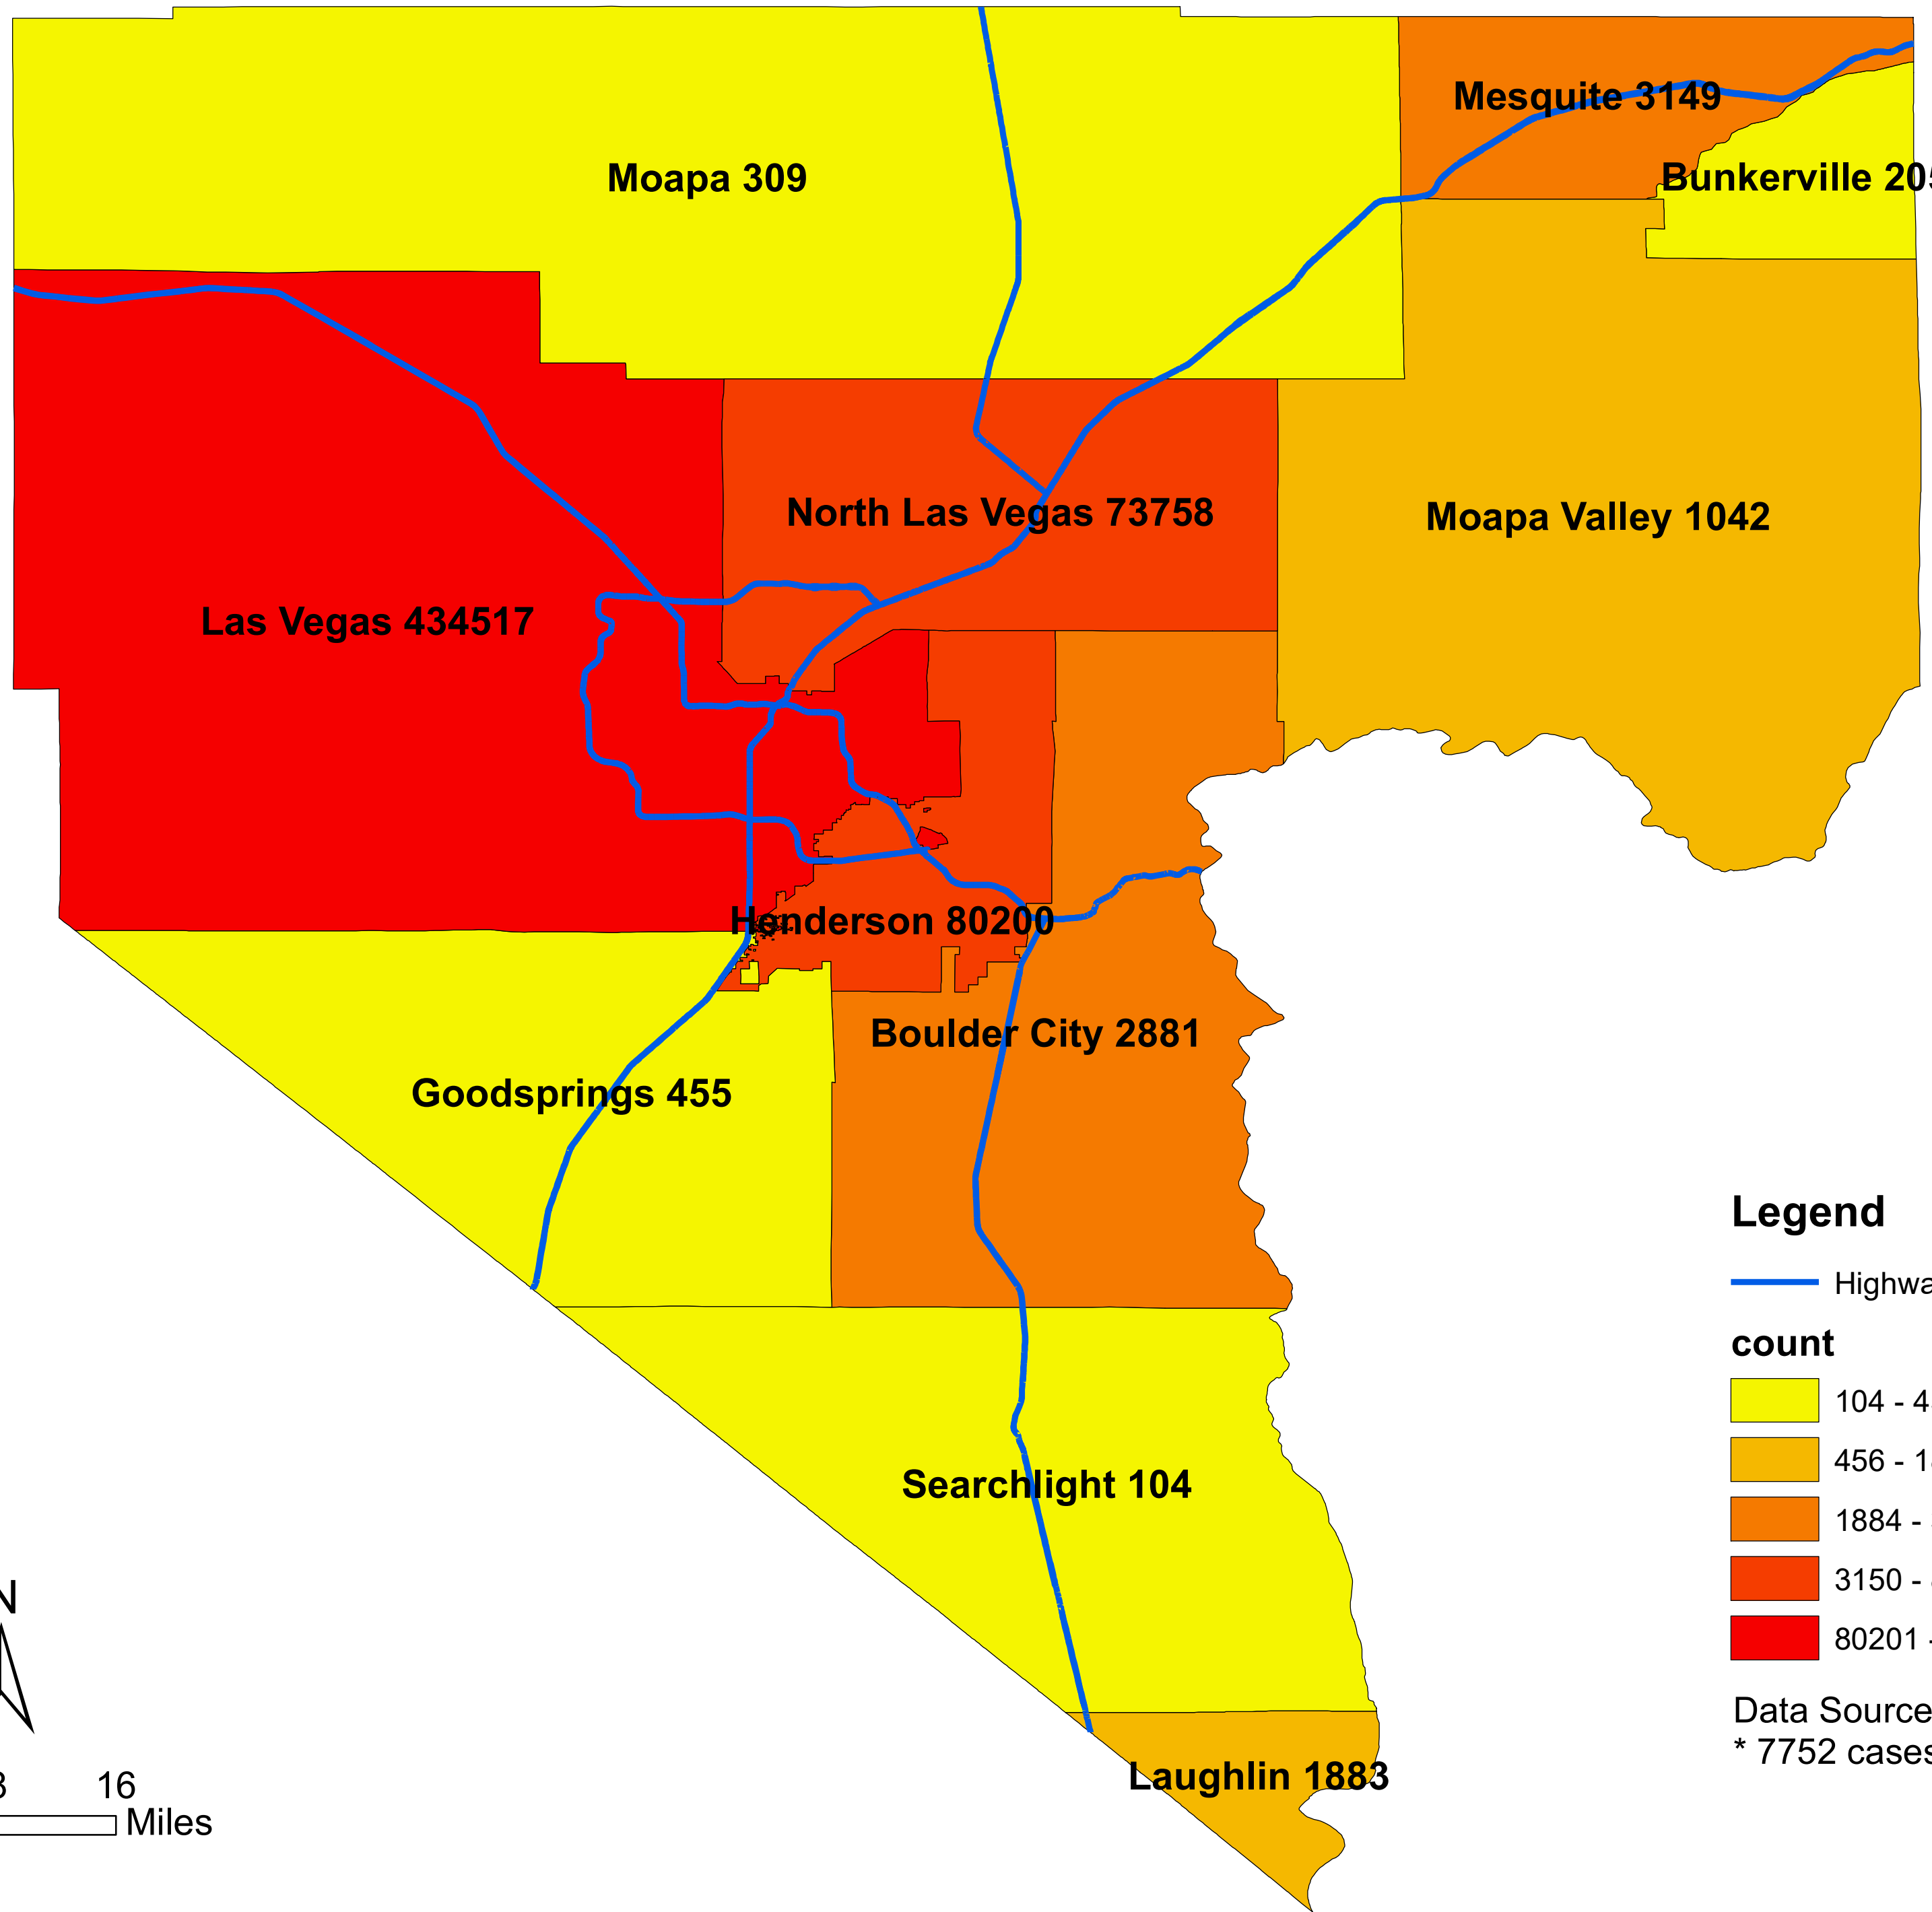

Number of COVID-19 cases by city in Clark county (09.11.2023)

Legend

— Highway

count

Data Source: SNHD

* 7752 cases without city information

0 4 8 16 Miles