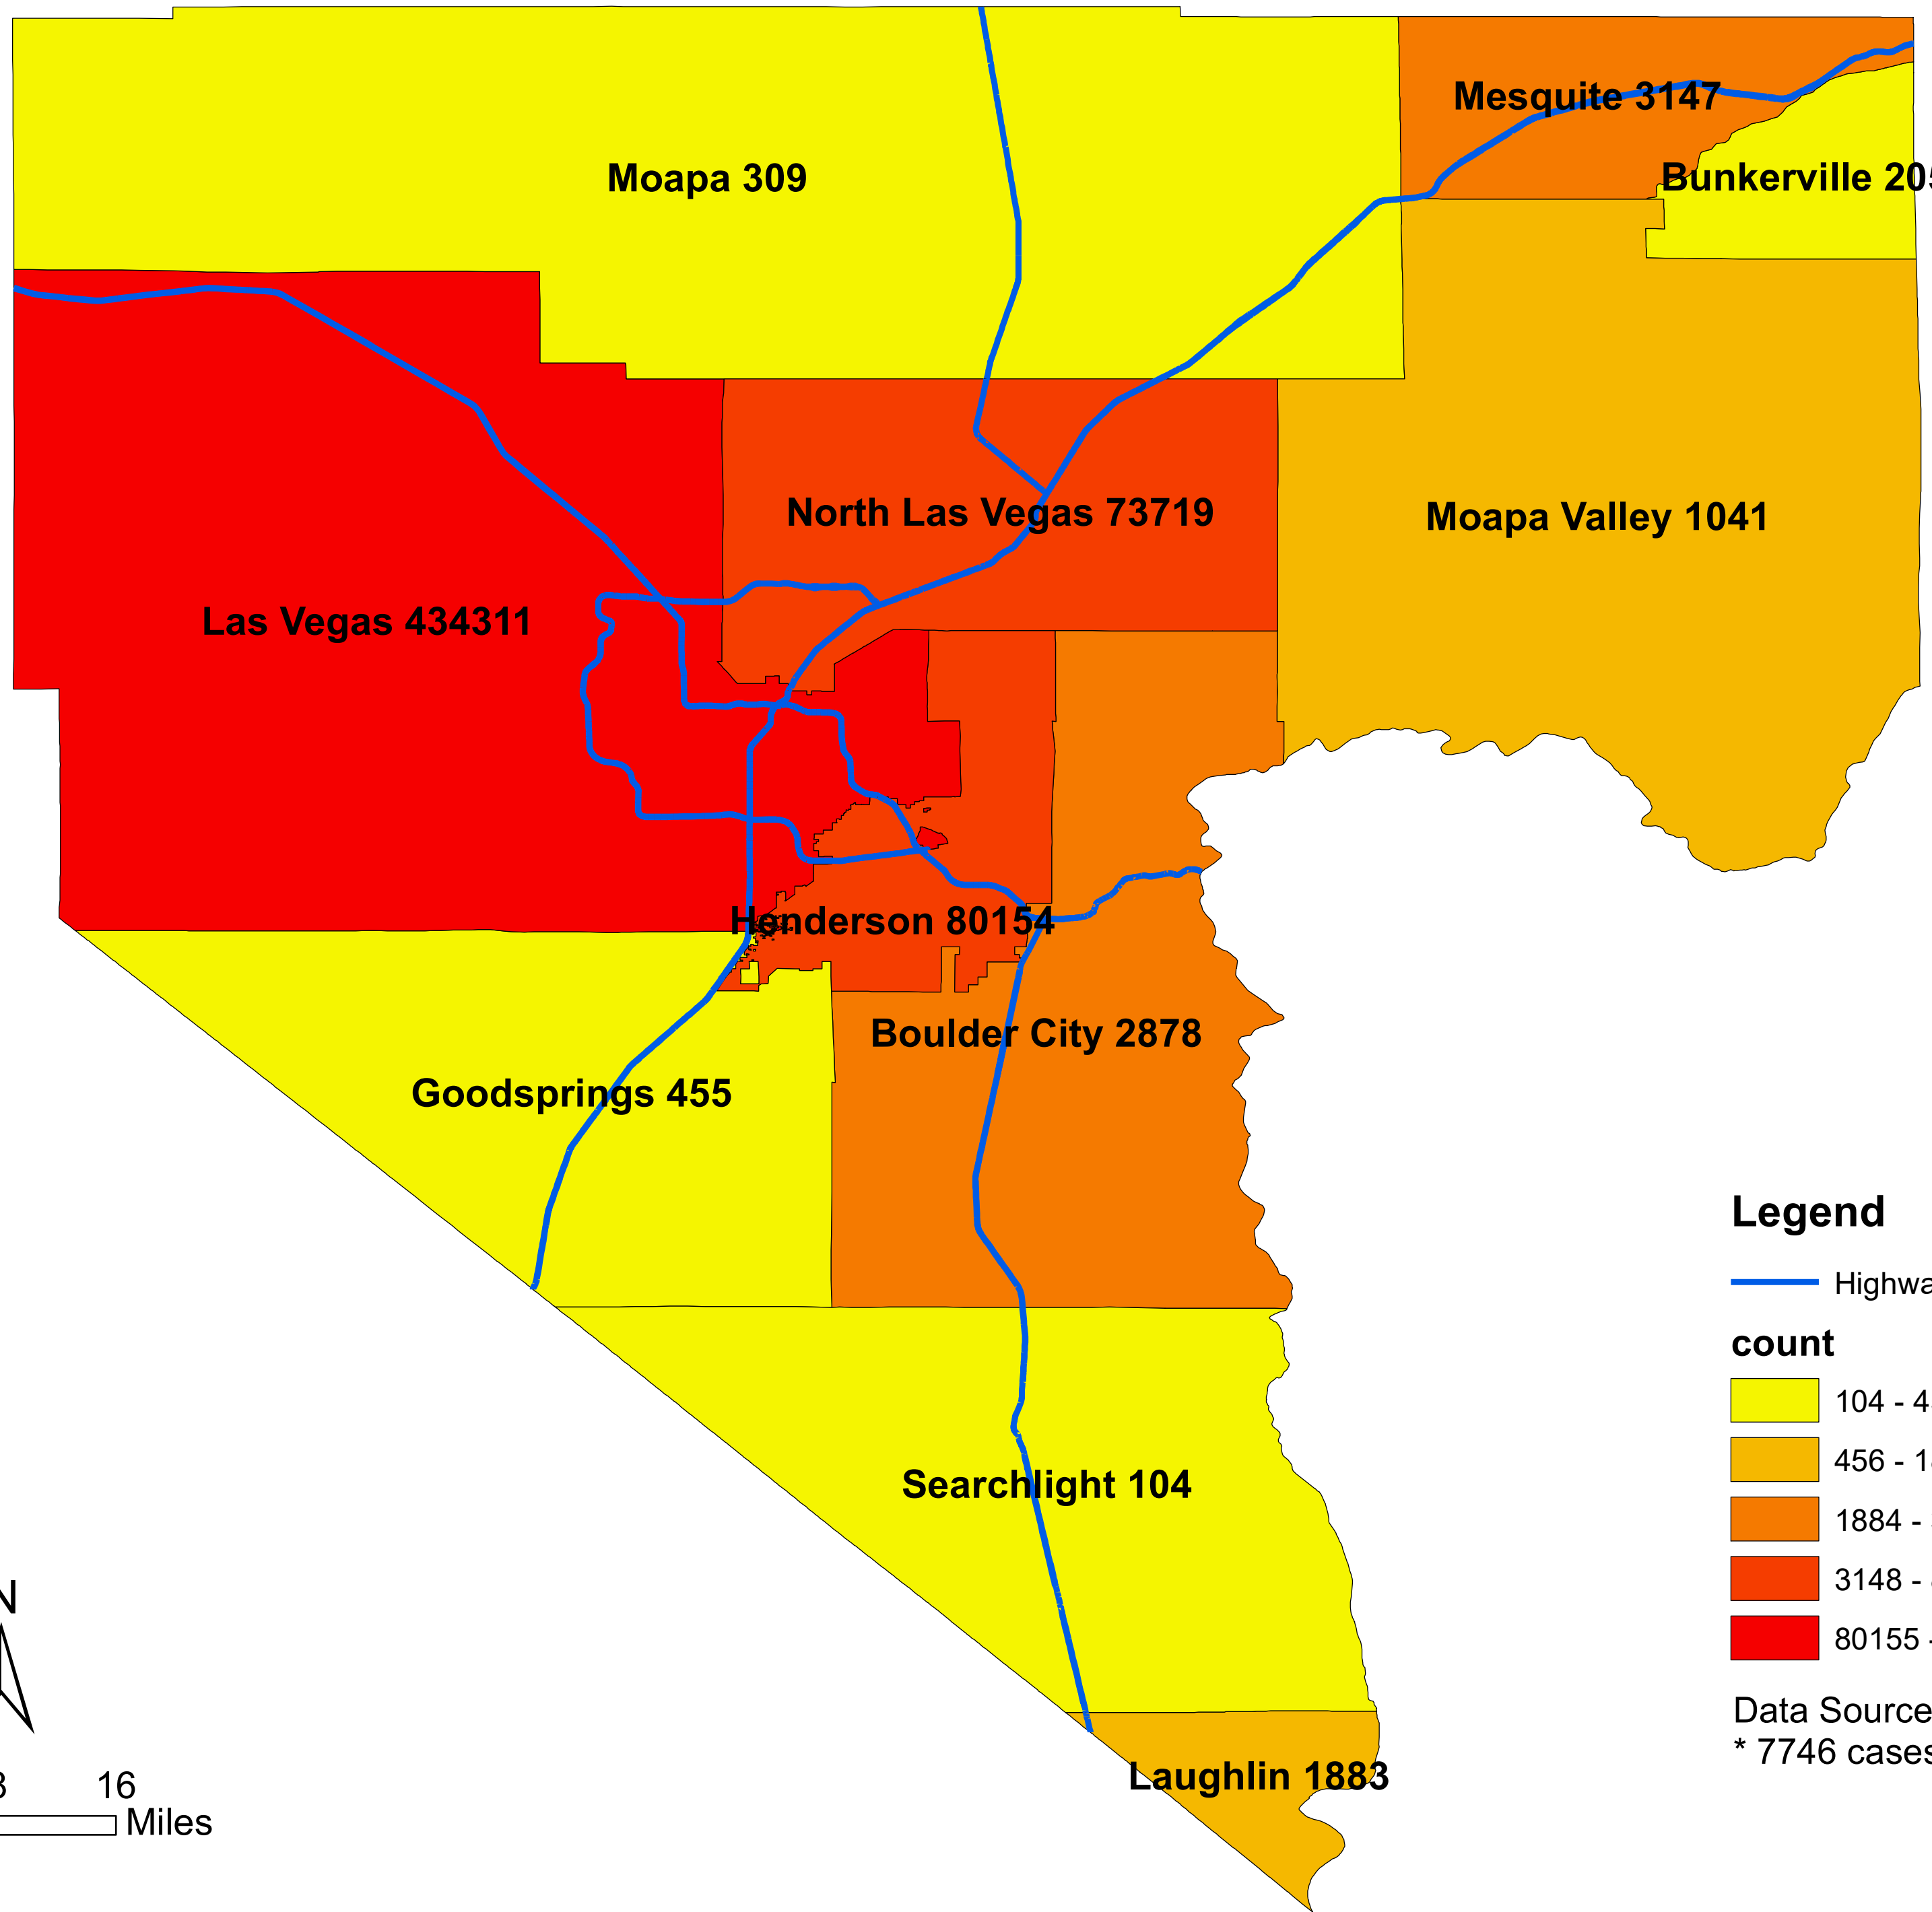

# Number of COVID-19 cases by city in Clark county (09.04.2023)

## Legend

— Highway

### count

- 104 - 455
- 456 - 1883
- 1884 - 3147
- 3148 - 80154
- 80155 - 434311

Data Source: SNHD

\* 7746 cases without city information

0 4 8 16 Miles