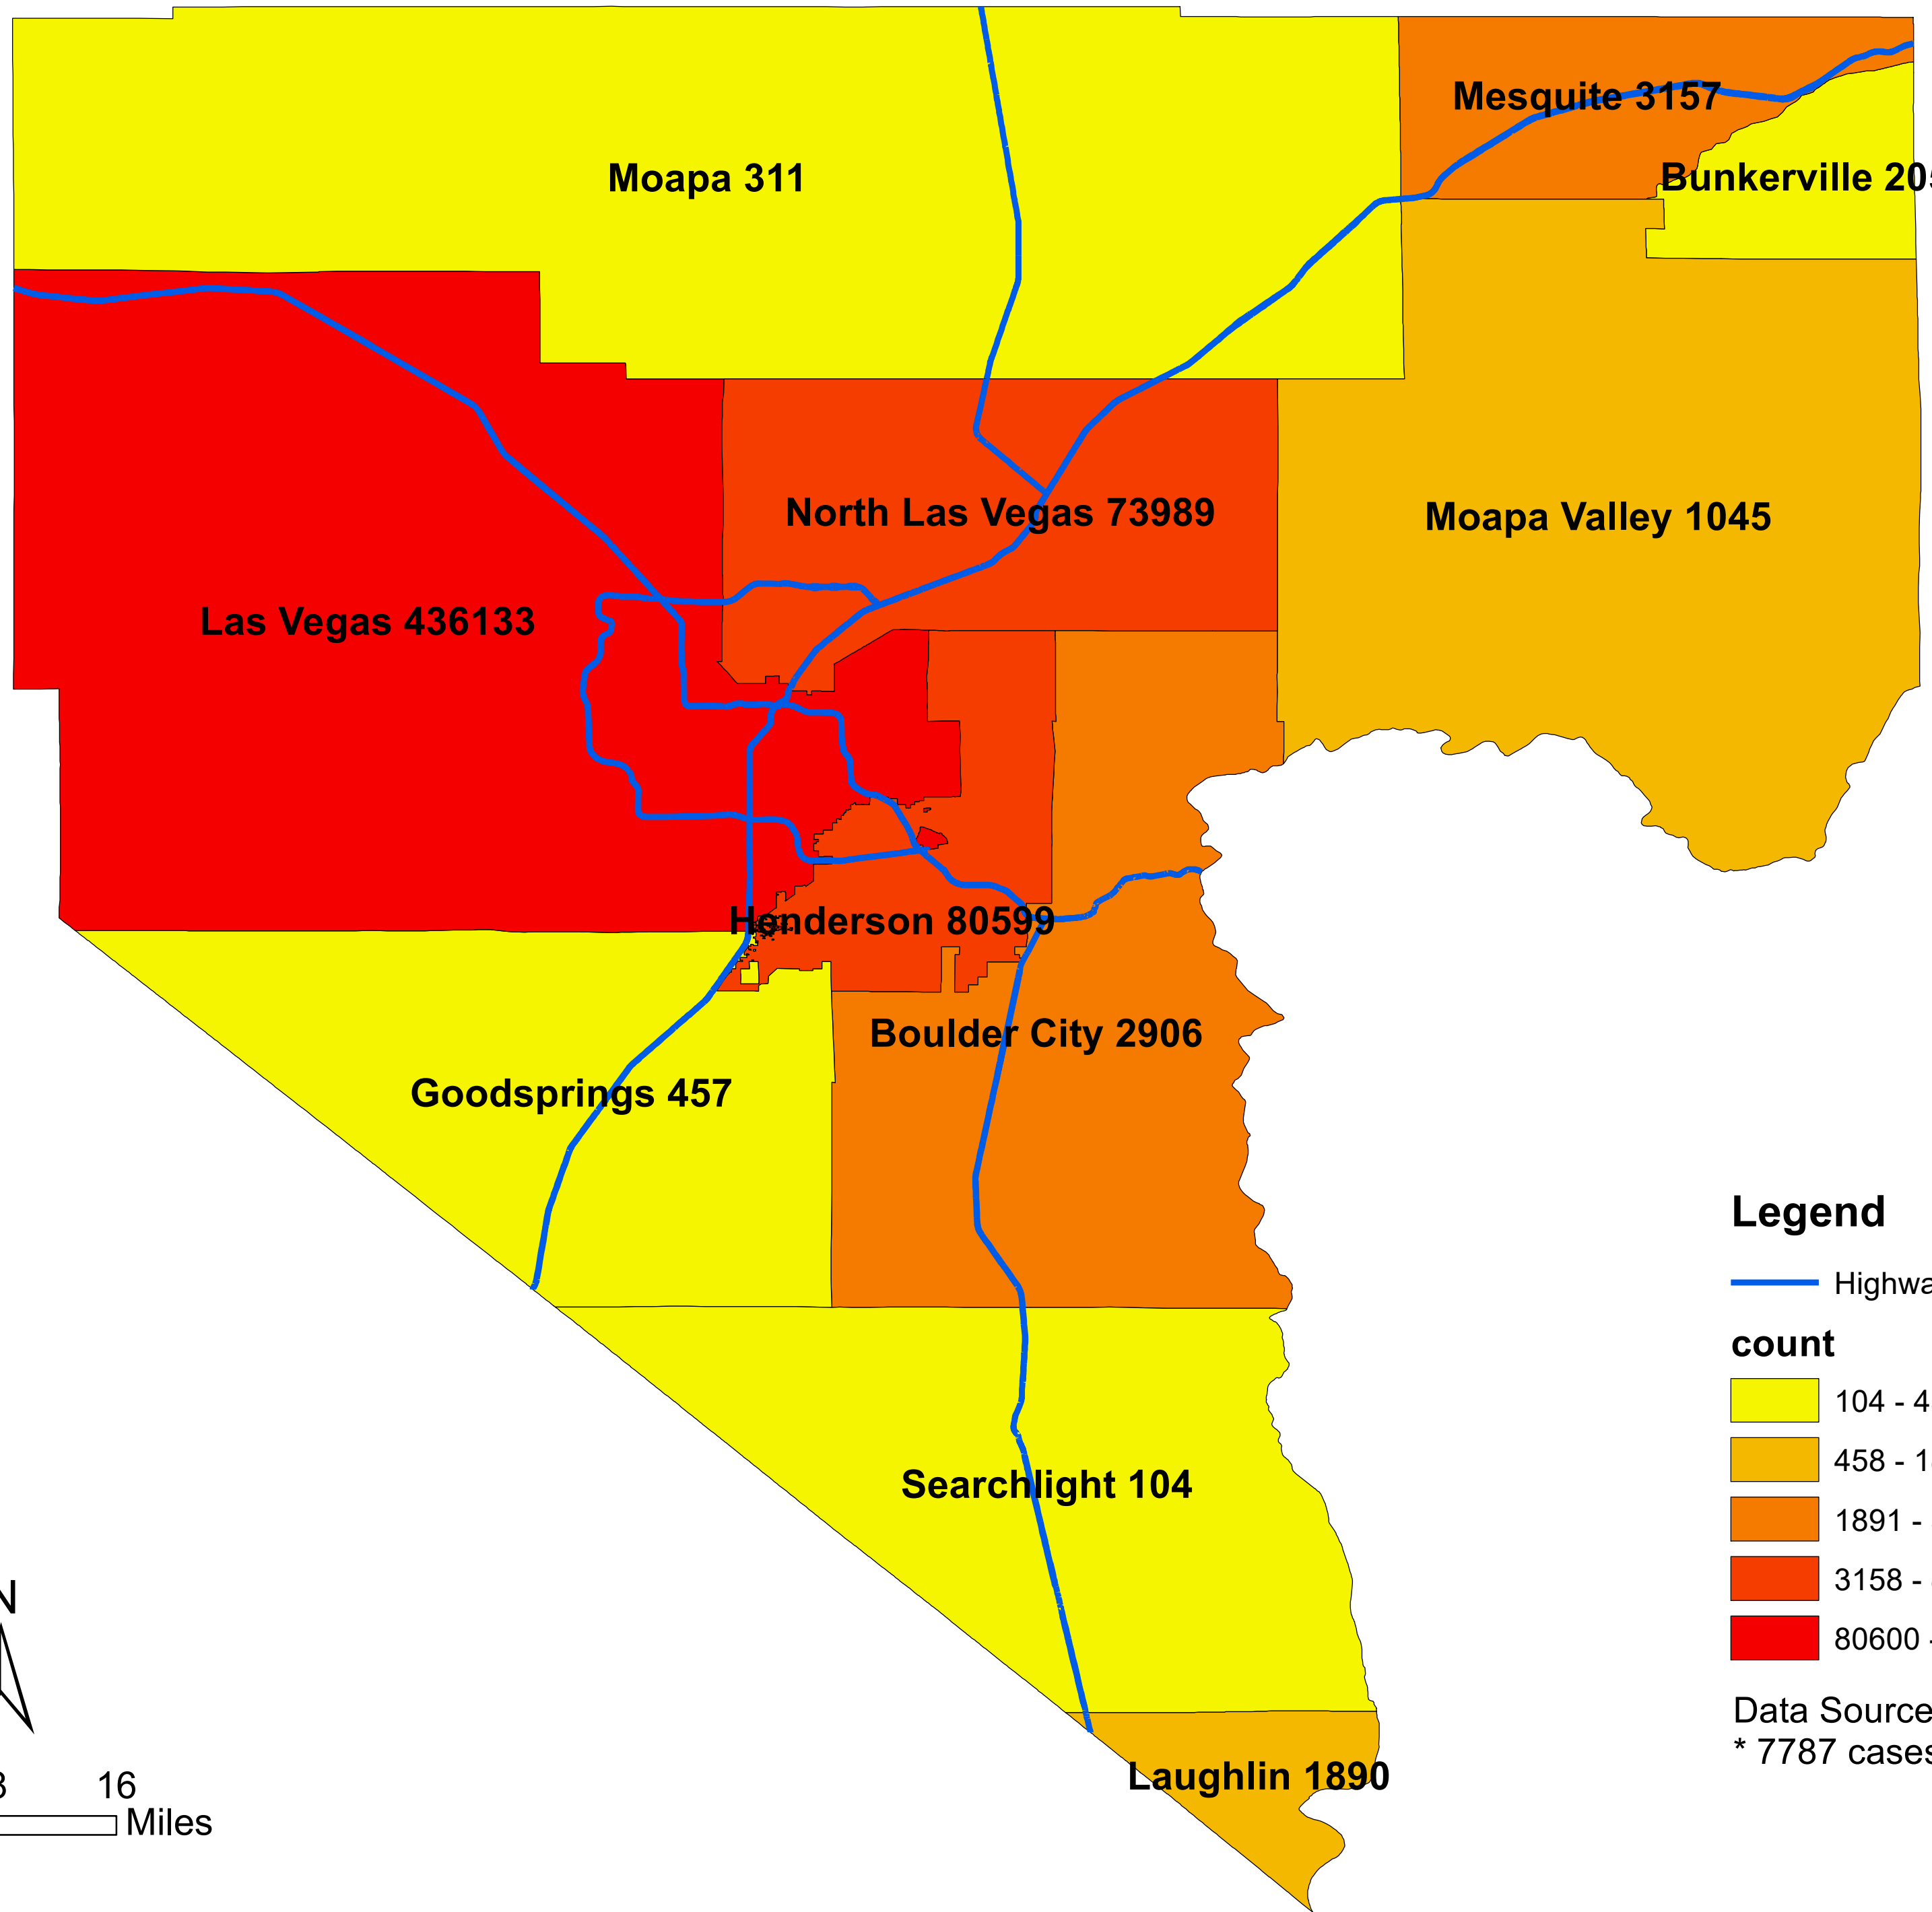

Number of COVID-19 cases by city in Clark county (10.30.2023)

Legend

— Highway

count

Data Source: SNHD

* 7787 cases without city information

0 4 8 16 Miles