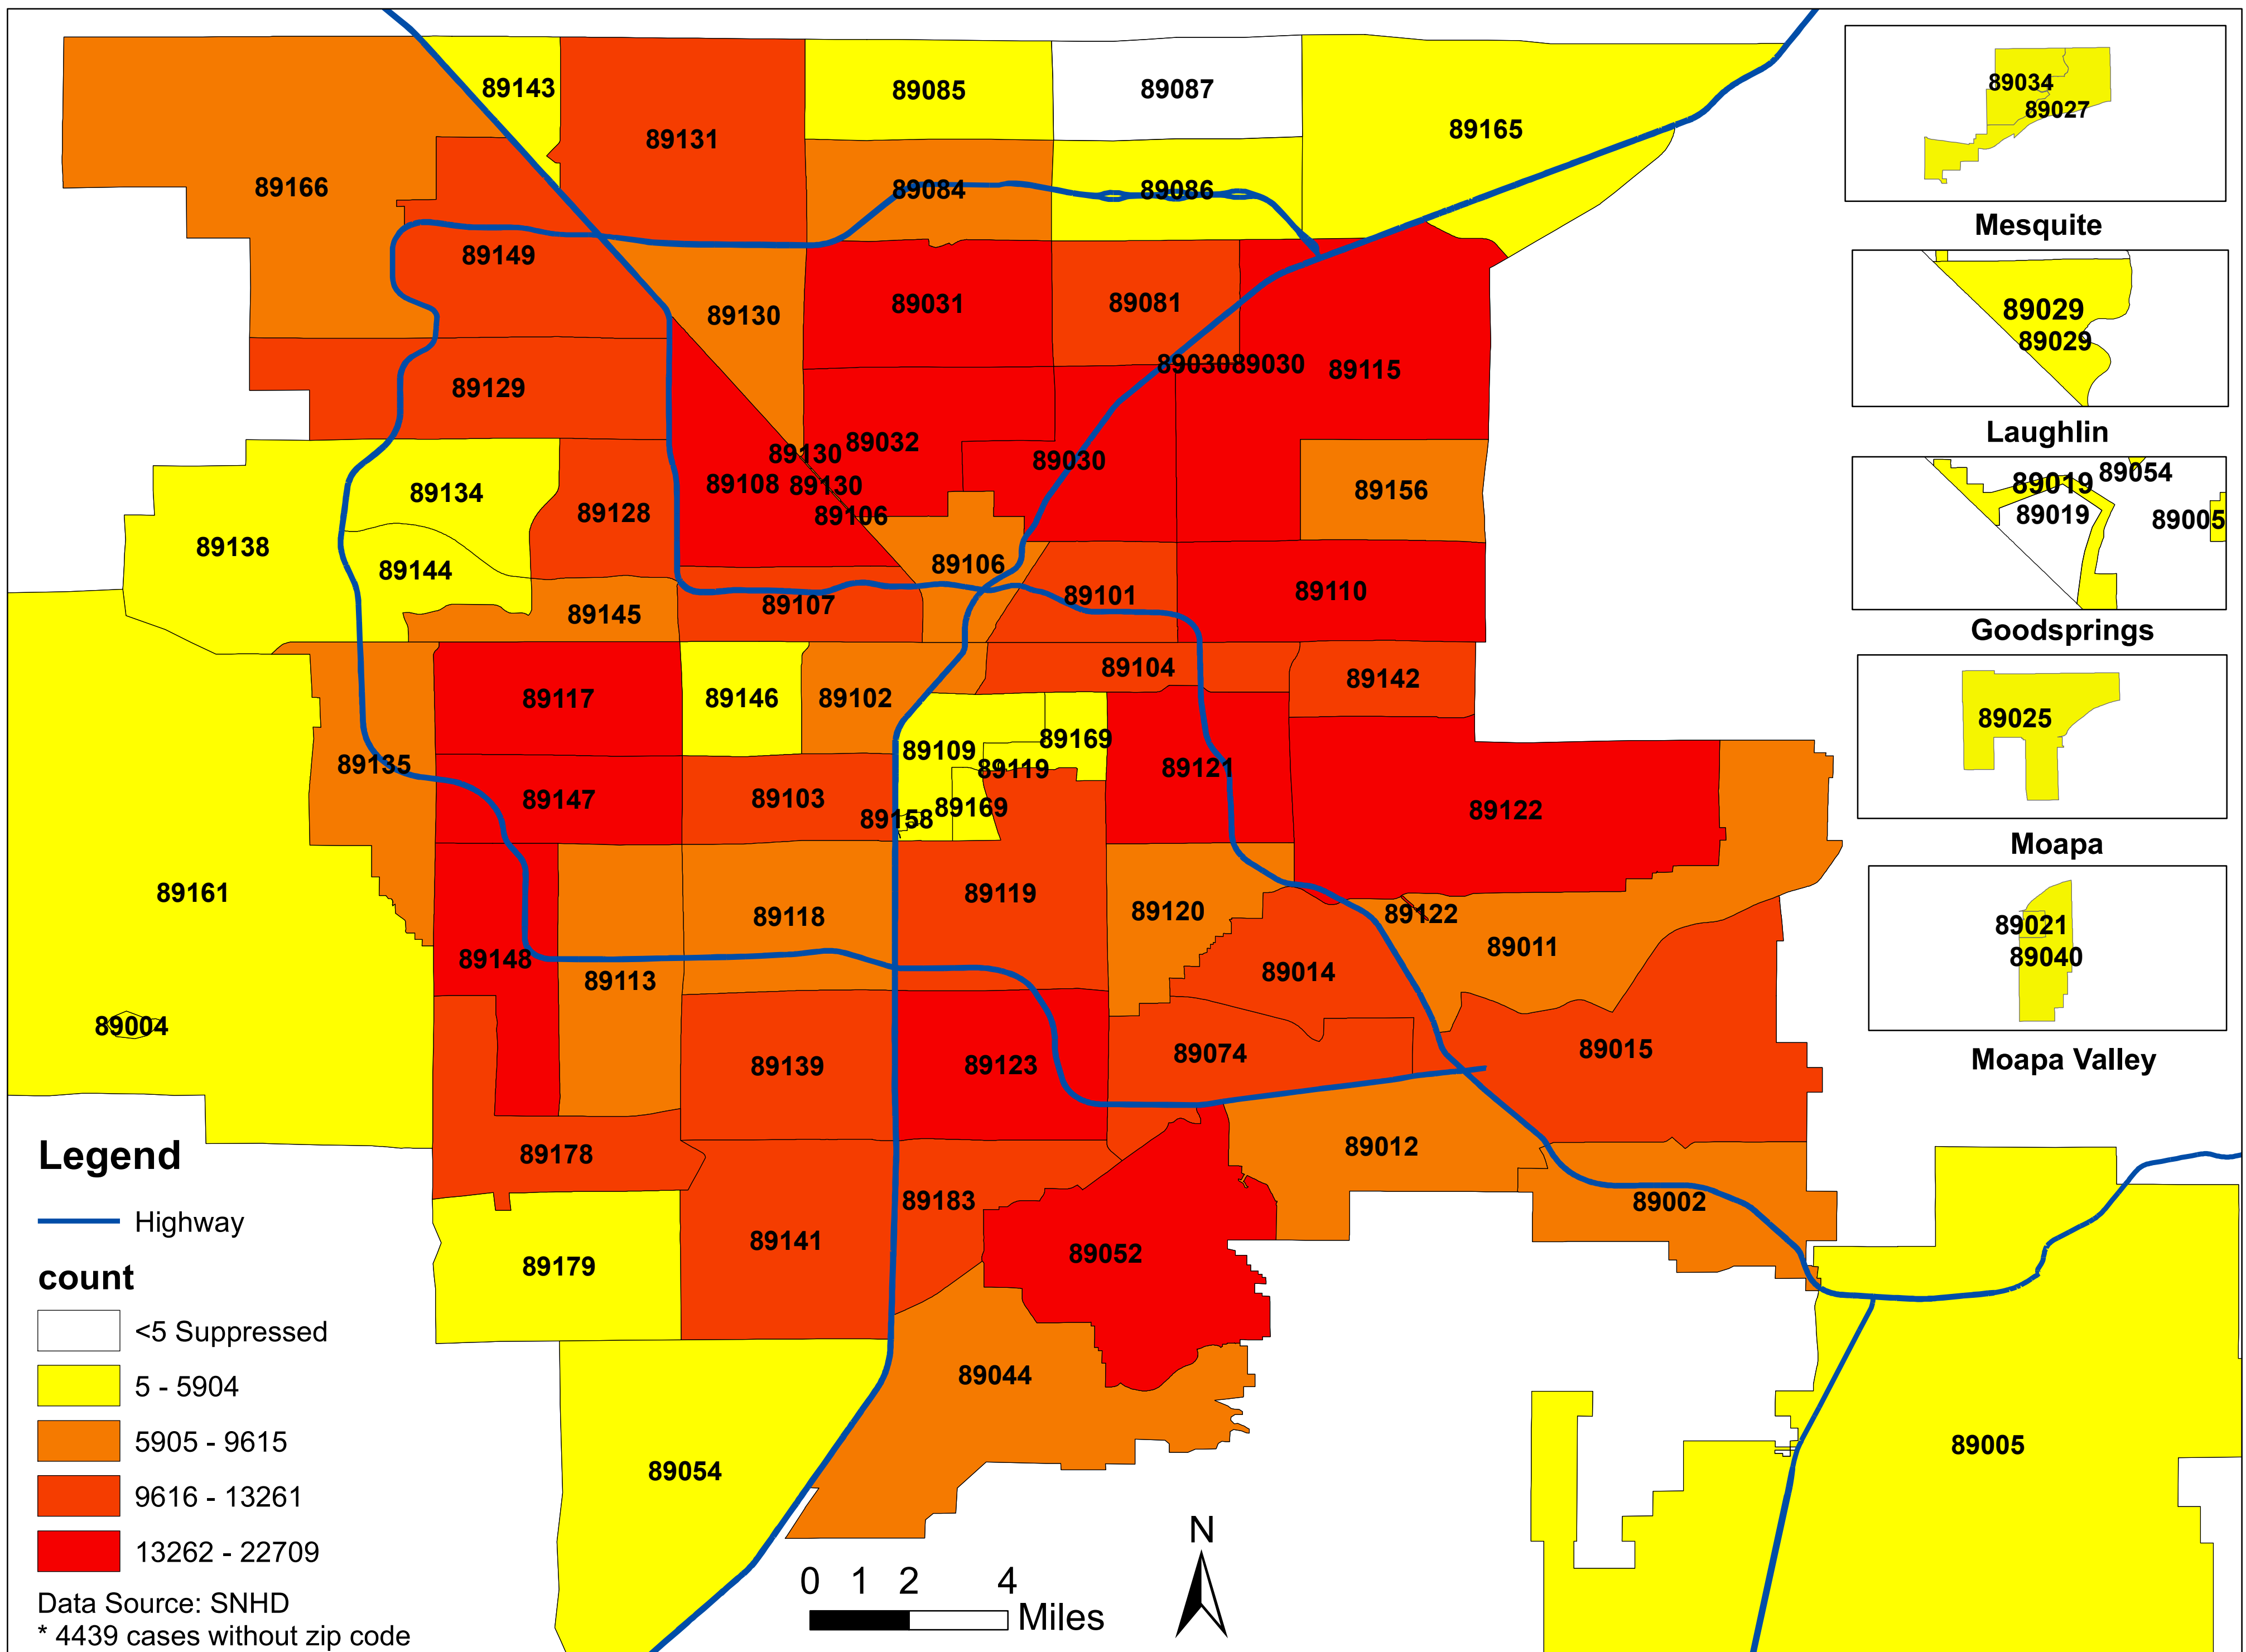

# Number of COVID-19 cases by zip code in Clark county (10.23.2023)

**Note: More than 5 cases reported from 89124**