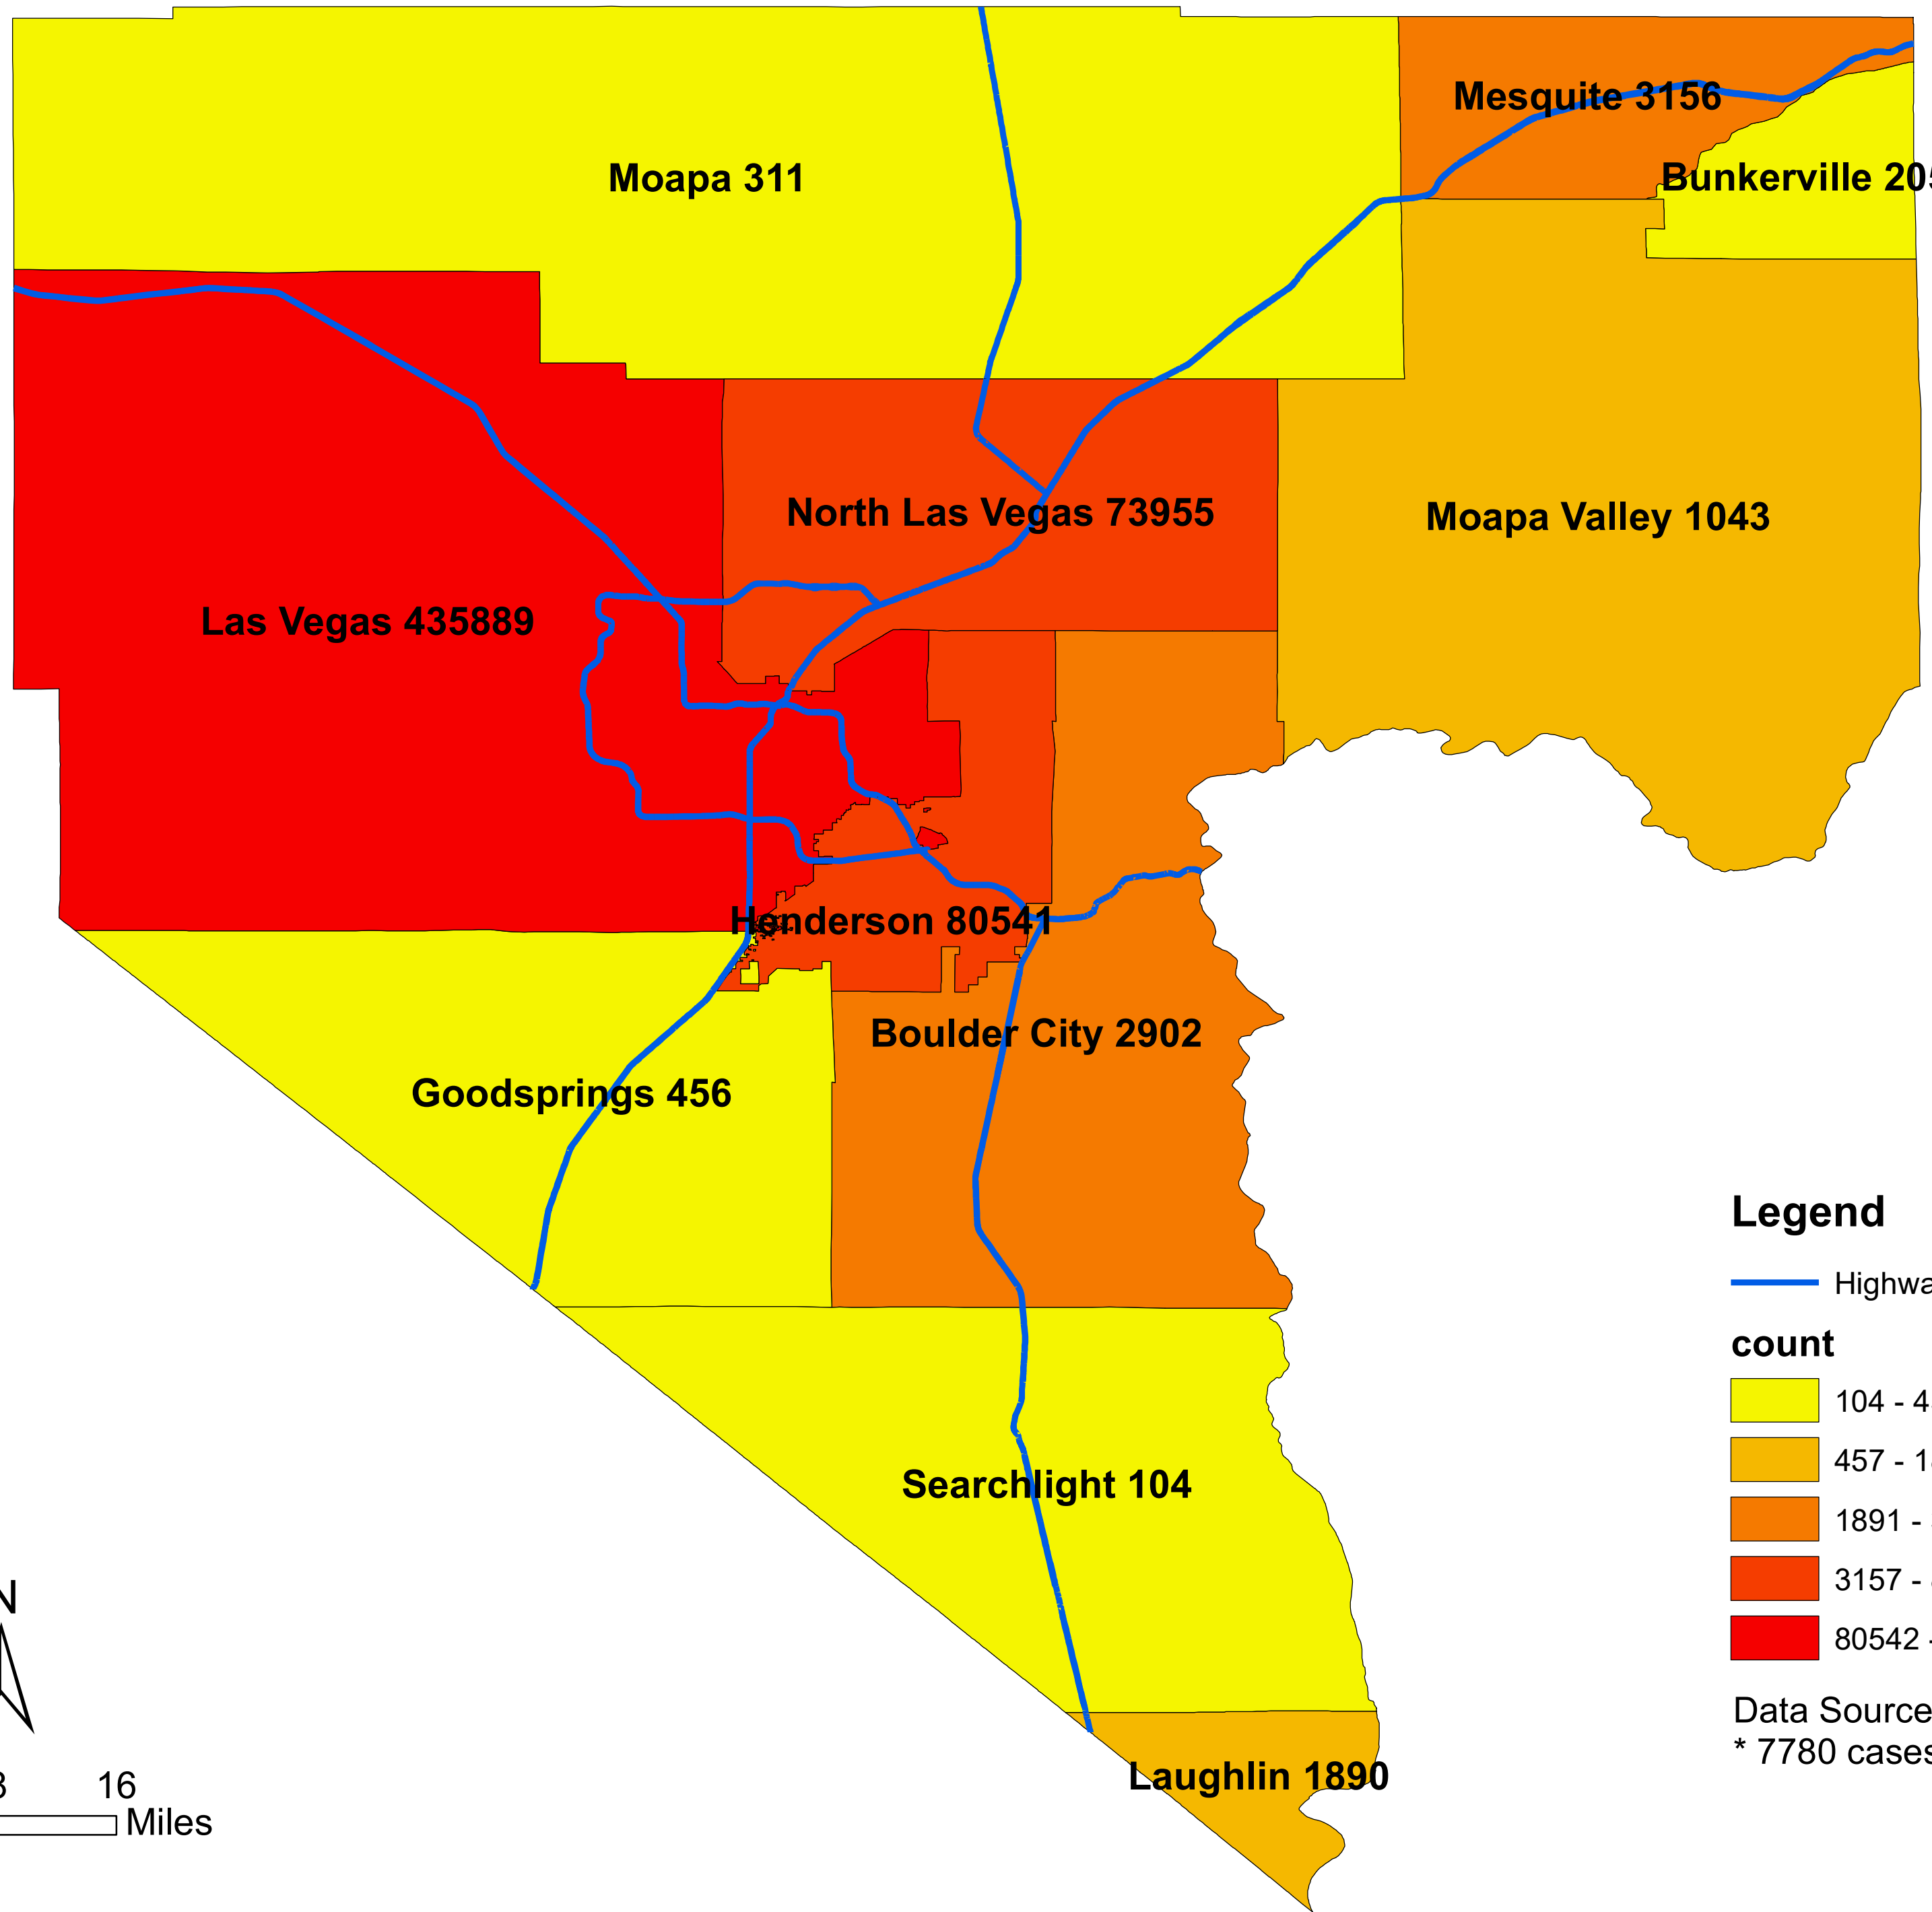

Number of COVID-19 cases by city in Clark county (10.23.2023)

Legend

— Highway

count

Data Source: SNHD

* 7780 cases without city information

0 4 8 16
Miles