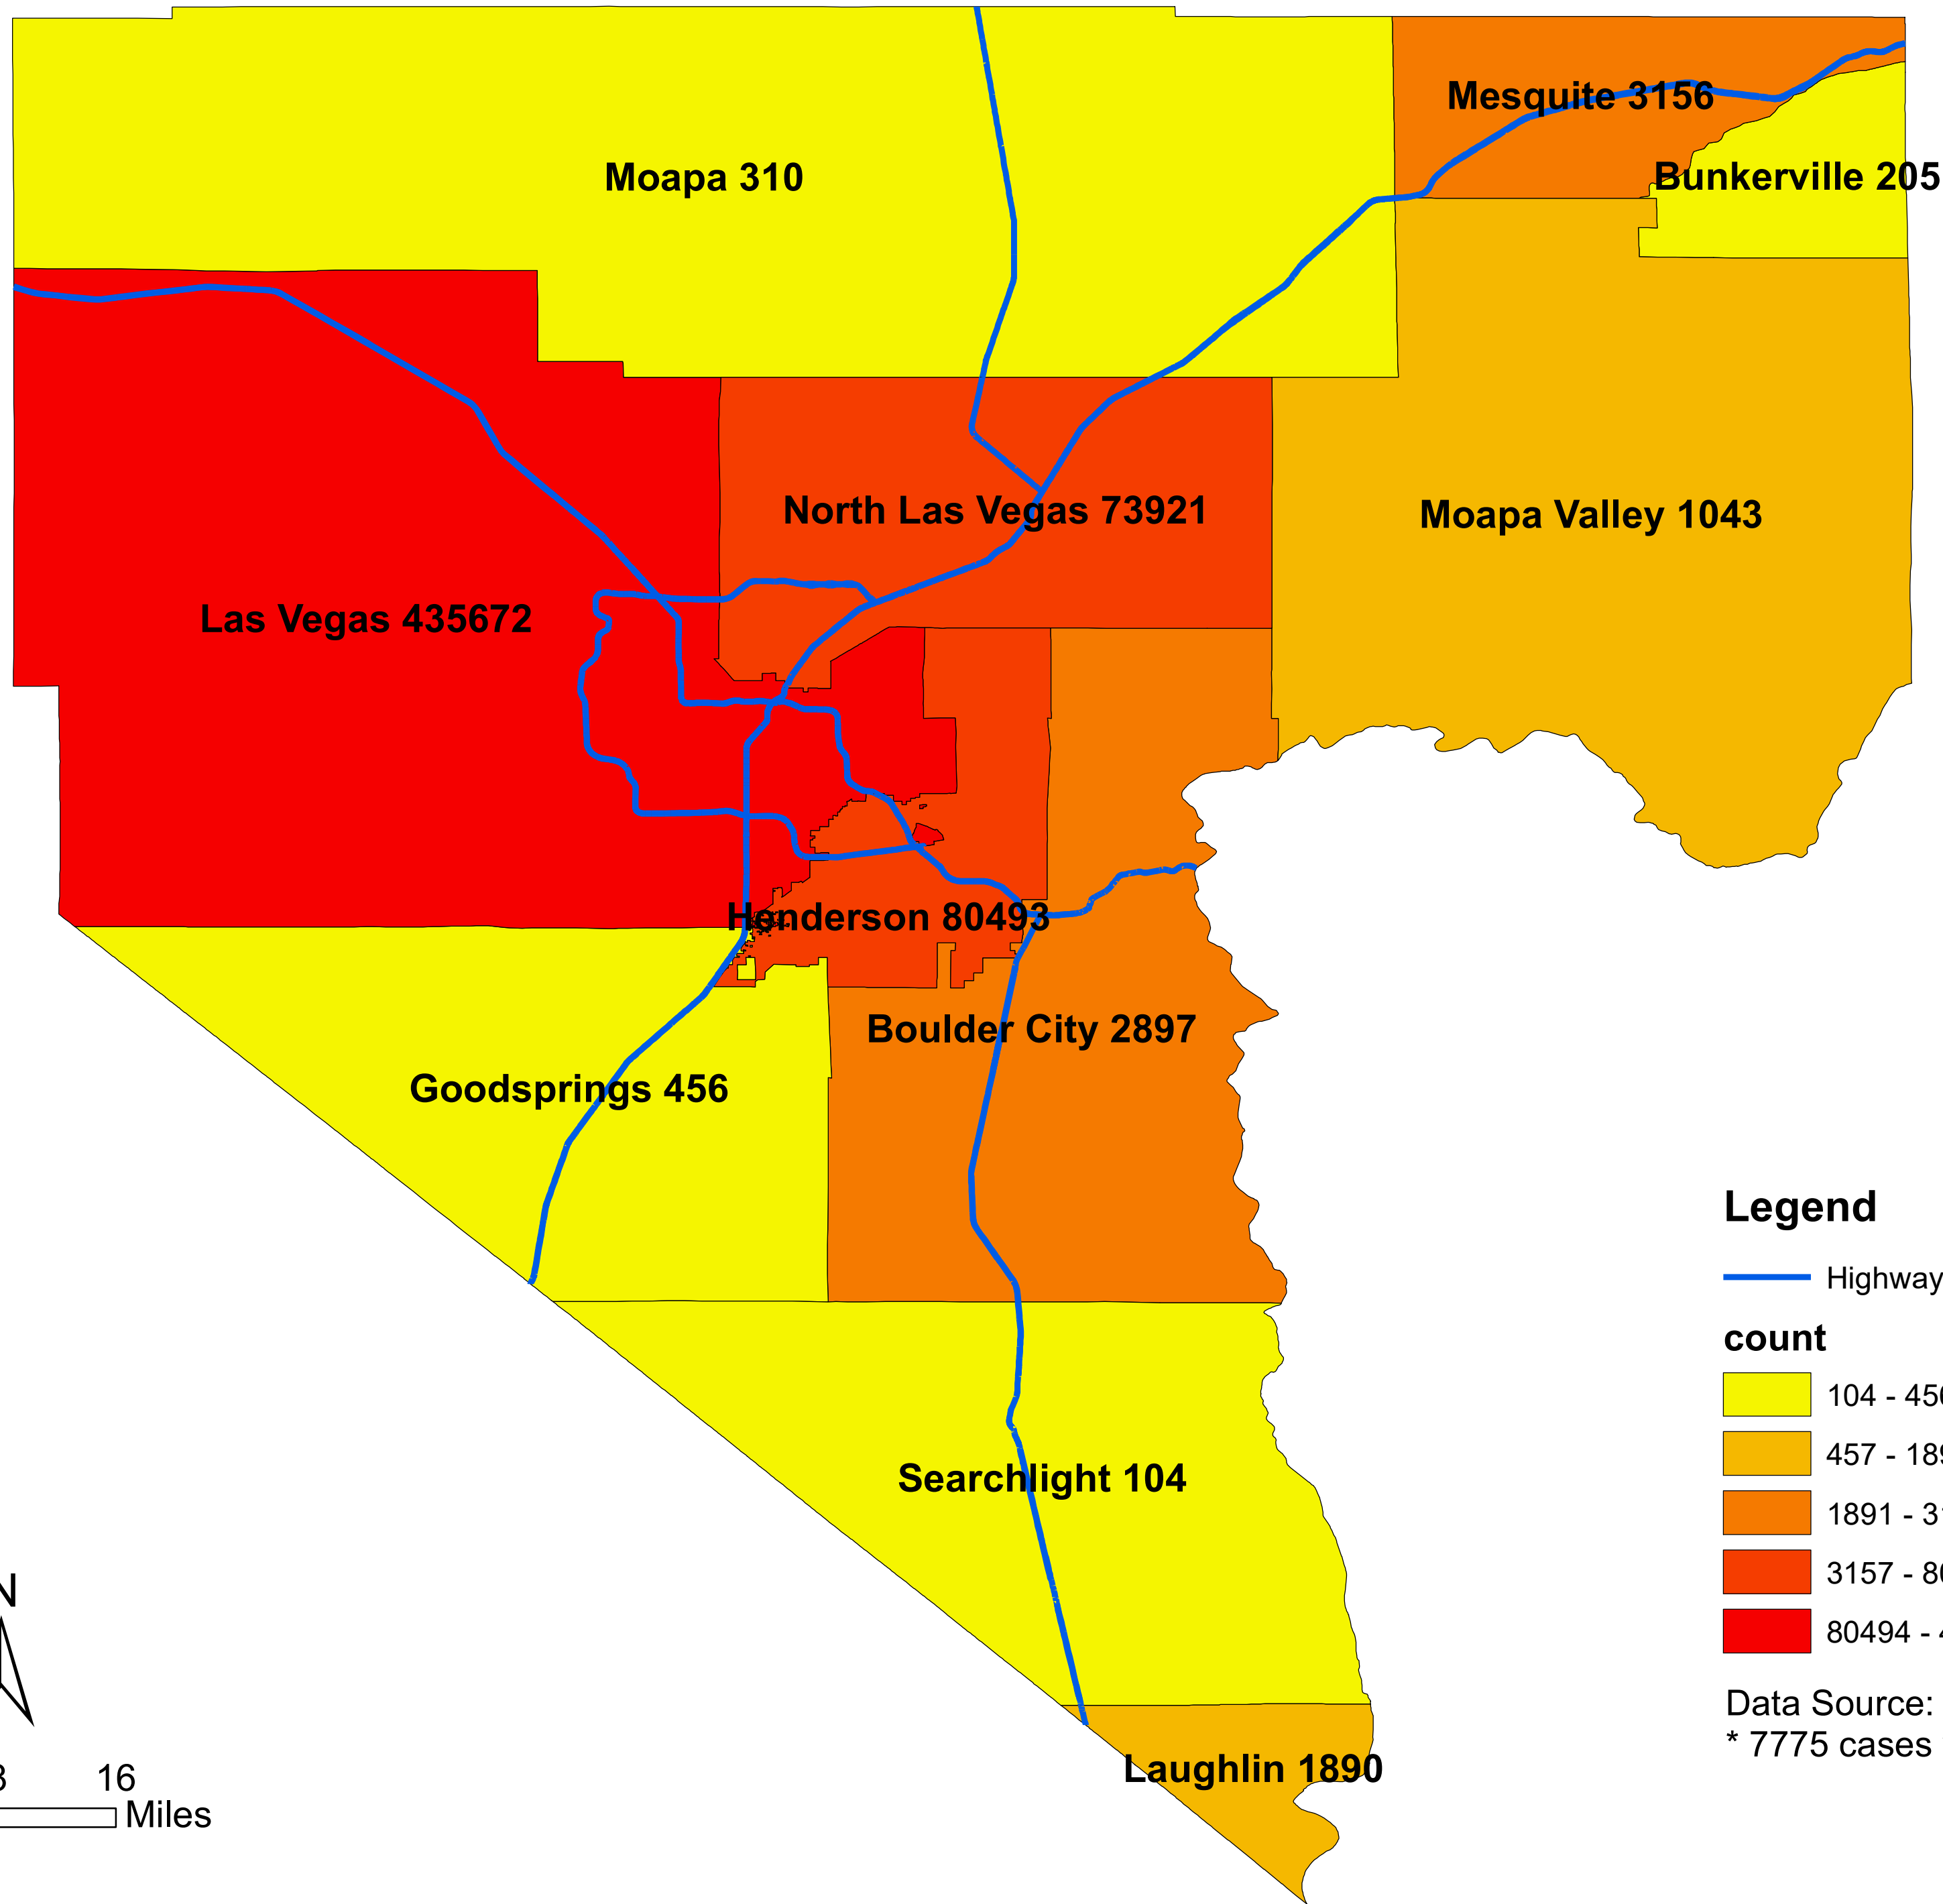

# Number of COVID-19 cases by city in Clark county (10.16.2023)

## Legend

— Highway

### count

Data Source: SNHD

\* 7775 cases without city information

0 4 8 16 Miles