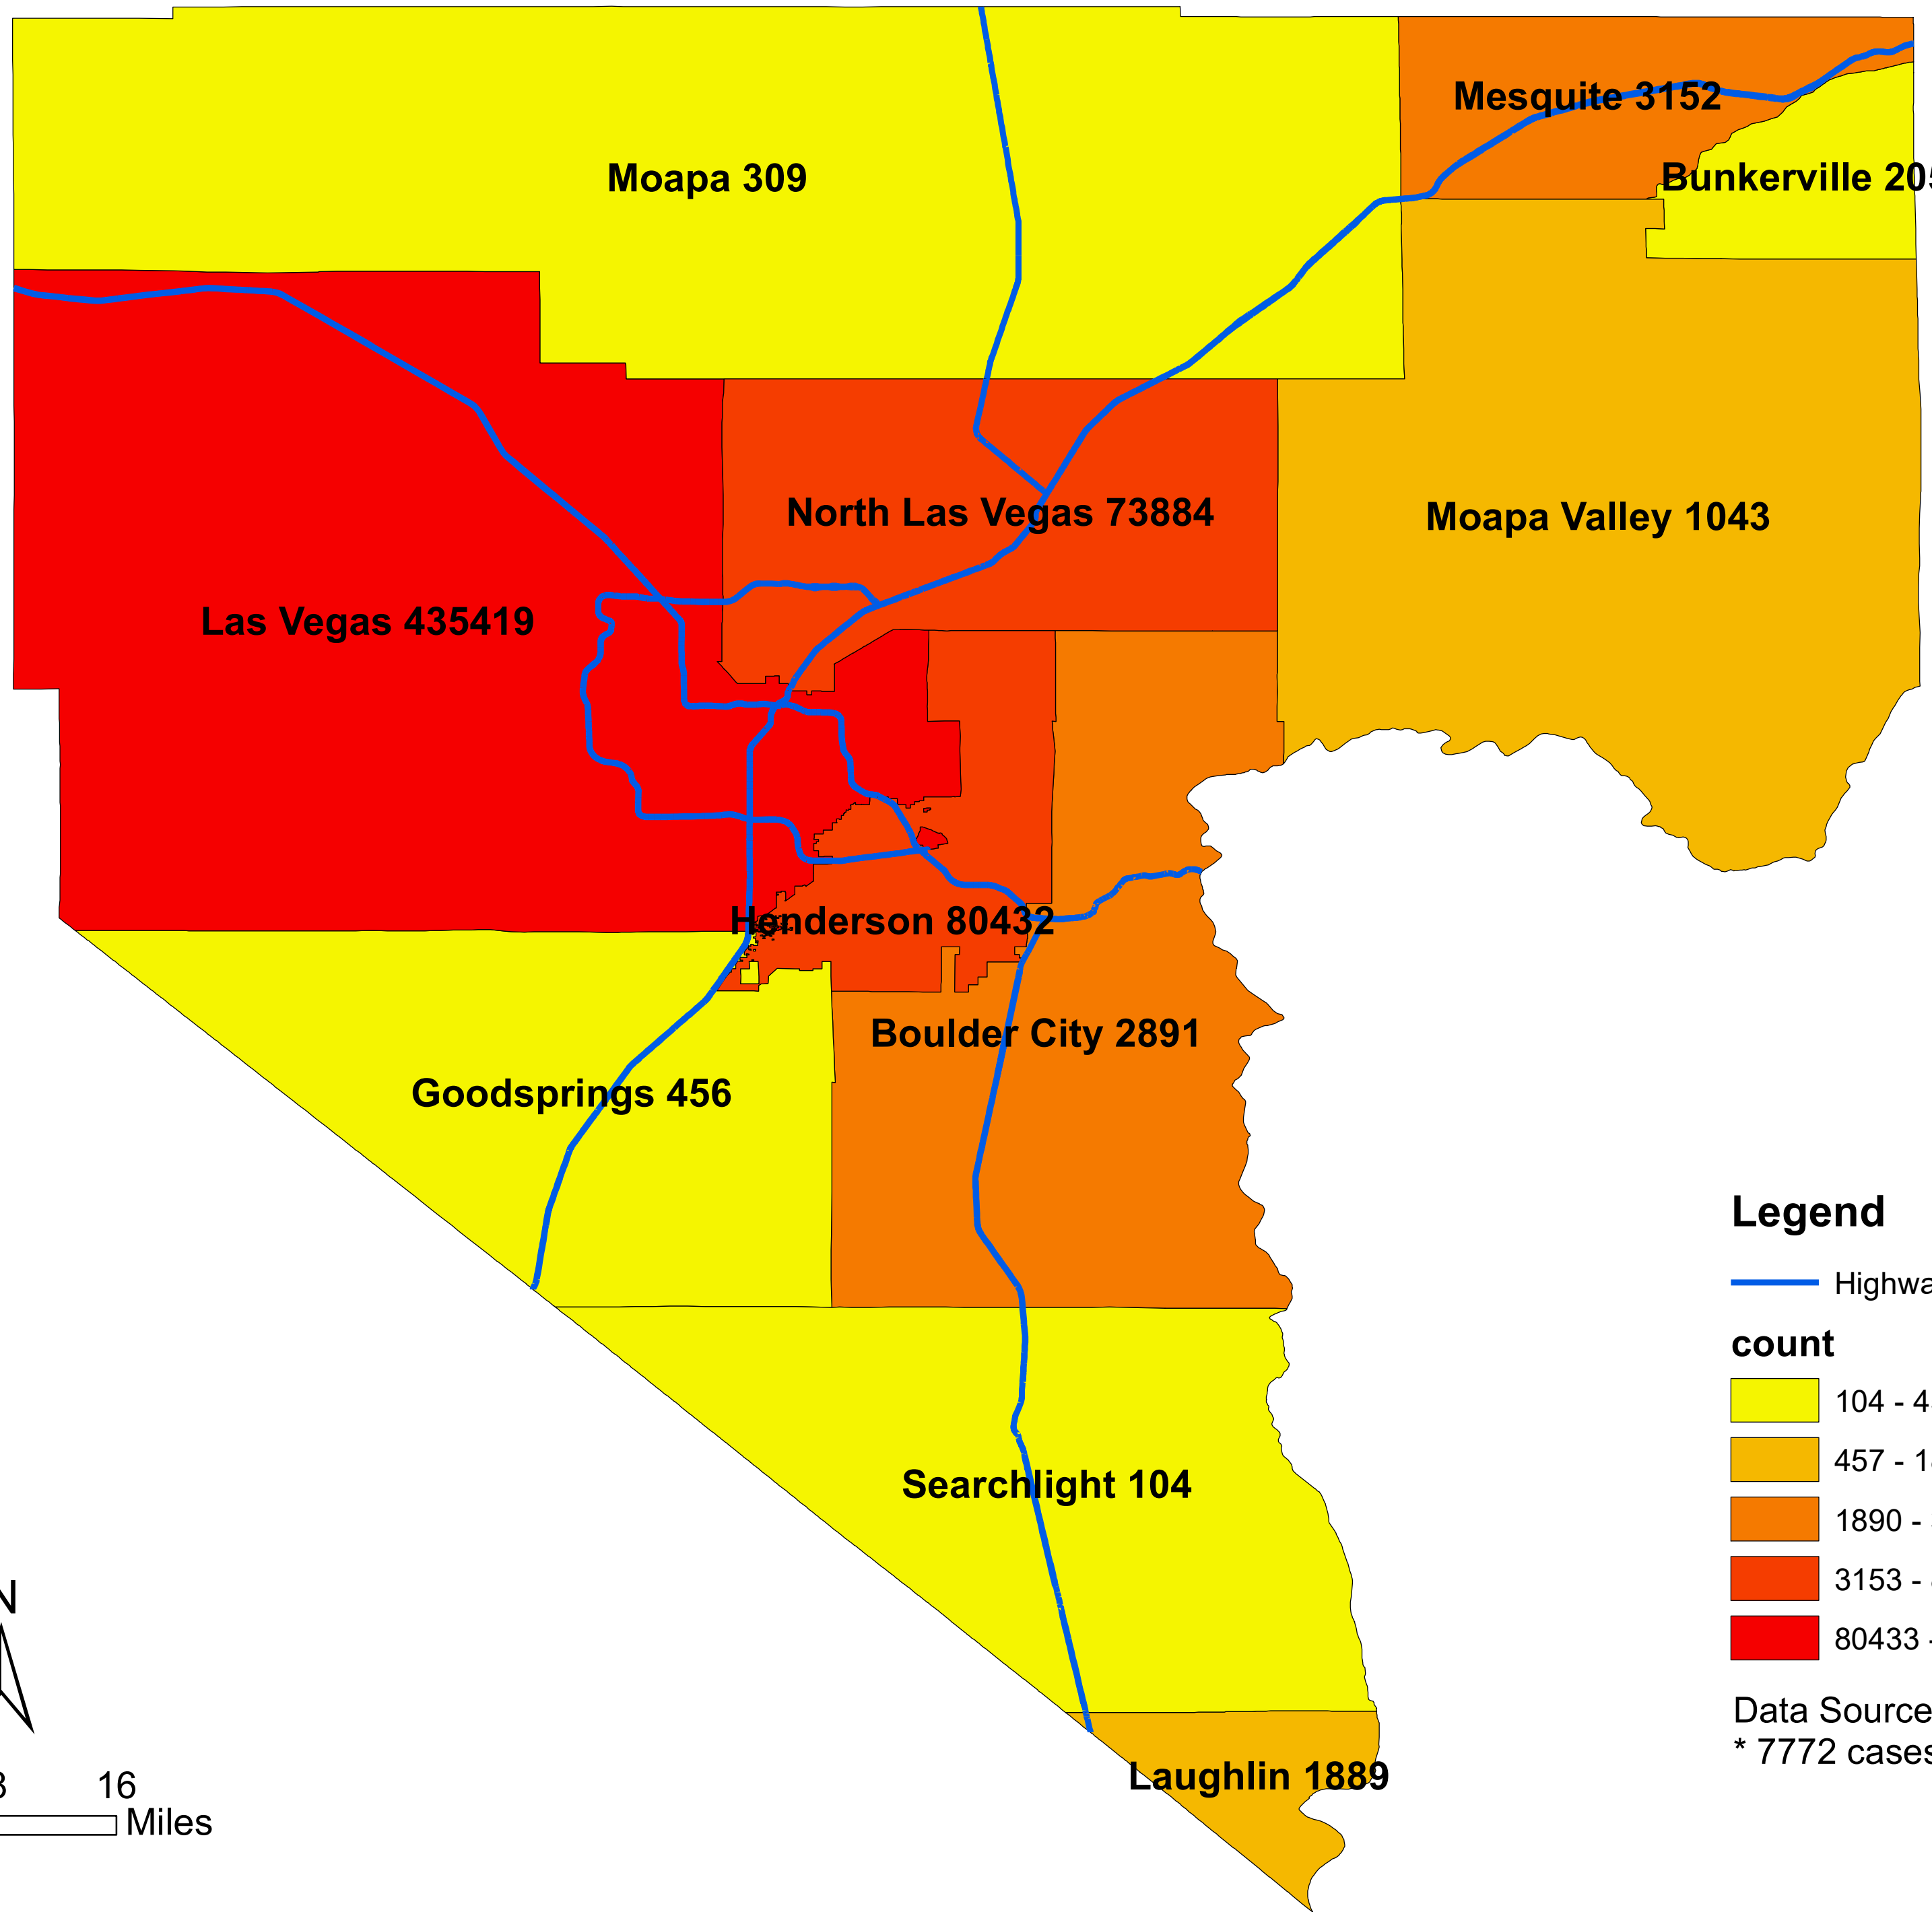

Number of COVID-19 cases by city in Clark county (10.09.2023)

Legend

— Highway

count

Data Source: SNHD

* 7772 cases without city information

0 4 8 16 Miles