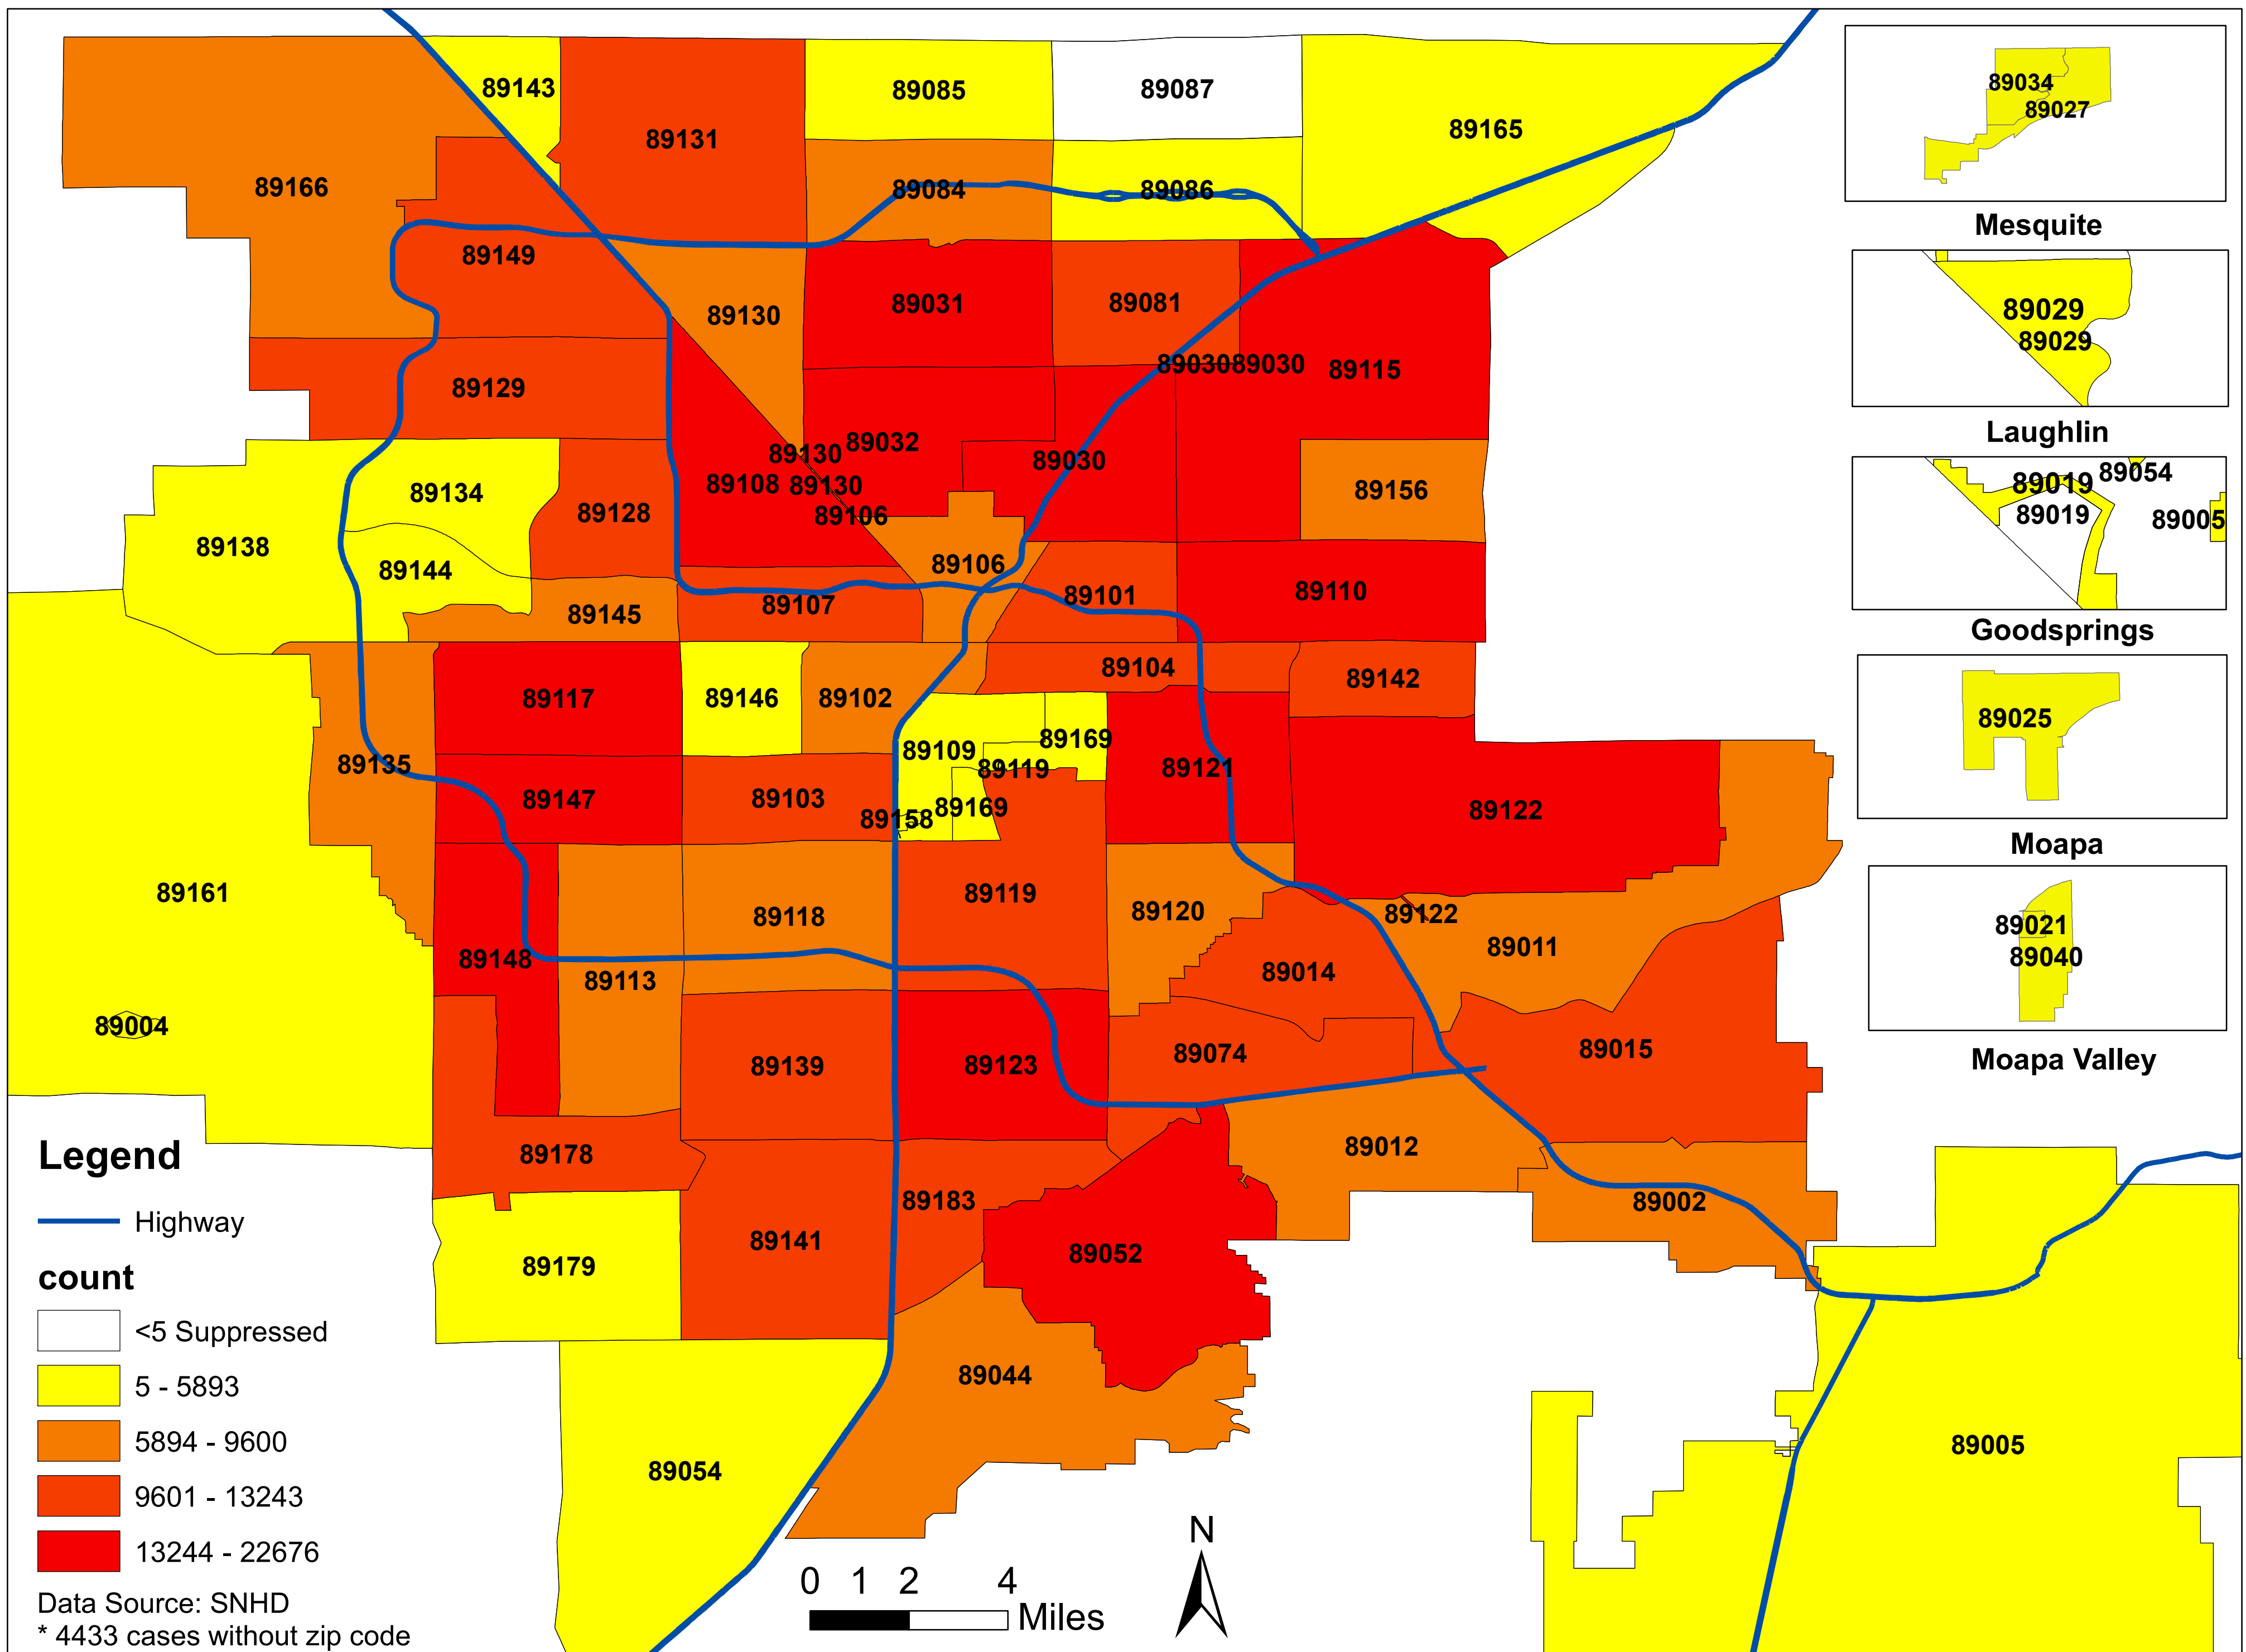

# Number of COVID-19 cases by zip code in Clark county (10.02.2023)

**Note: More than 5 cases reported from 89124**