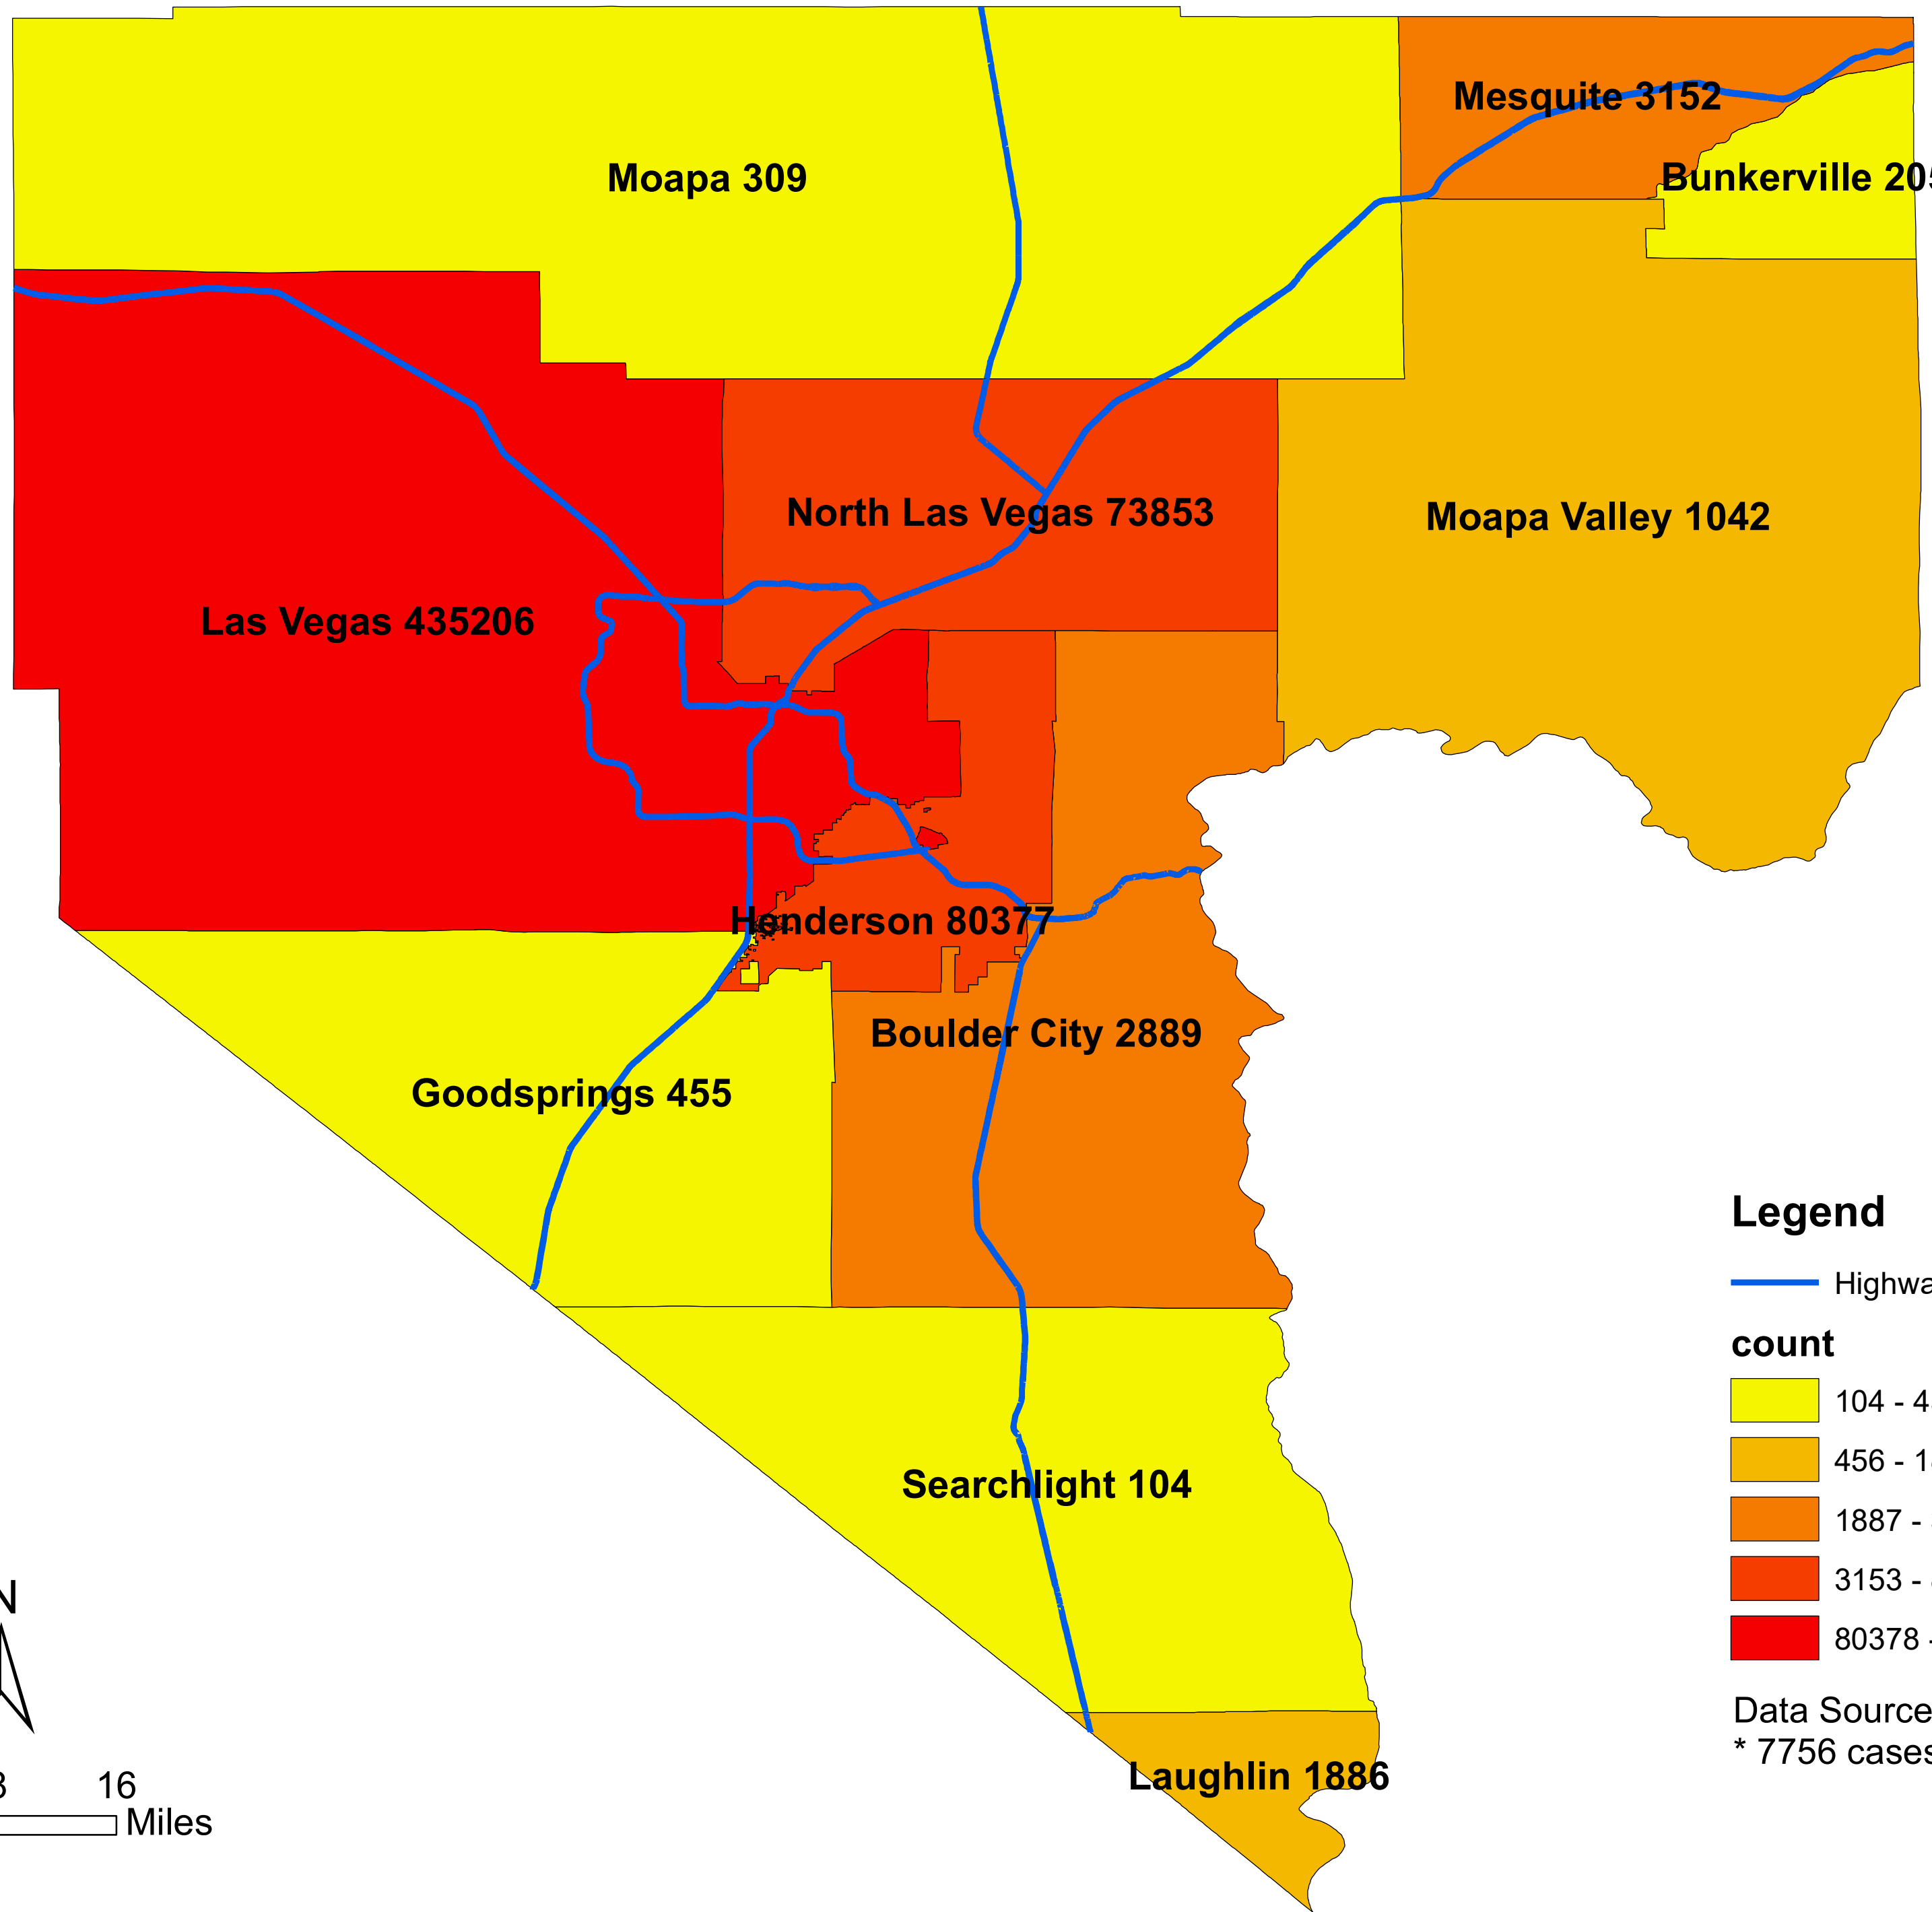

Number of COVID-19 cases by city in Clark county (10.02.2023)

Legend

— Highway

count

Data Source: SNHD

* 7756 cases without city information

0 4 8 16 Miles